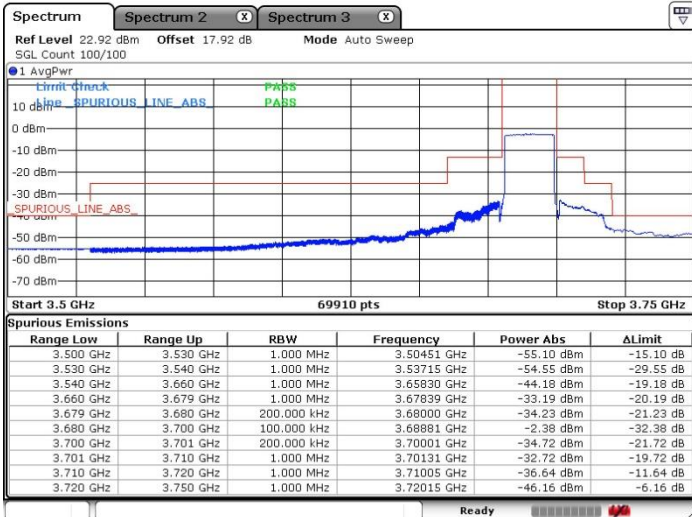

Lowest Channel / Full RB

N/A

Date: 17.SEP.2020 21:34:34

LTE Band 48 / 20MHz

QPSK

Middle Channel / 1RB0

Middle Channel / 1RBmax

Date: 17.SEP.2020 21:17:44

Date: 17.SEP.2020 21:21:32

Middle Channel / Full RB

N/A

Date: 17.SEP.2020 21:14:20

LTE Band 48 / 20MHz

QPSK

Highest Channel / 1RB0

Highest Channel / 1RBmax

Date: 17.SEP.2020 21:41:40

Date: 17.SEP.2020 21:45:11

Highest Channel / Full RB

N/A

Date: 17.SEP.2020 21:39:42

LTE Band 48 / 5MHz

16QAM

Lowest Channel / 1RB0

Lowest Channel / 1RBmax

Date: 17.SEP.2020 19:47:09

Date: 17.SEP.2020 19:48:00

Lowest Channel / Full RB

N/A

Date: 17.SEP.2020 19:50:51

LTE Band 48 / 5MHz

16QAM