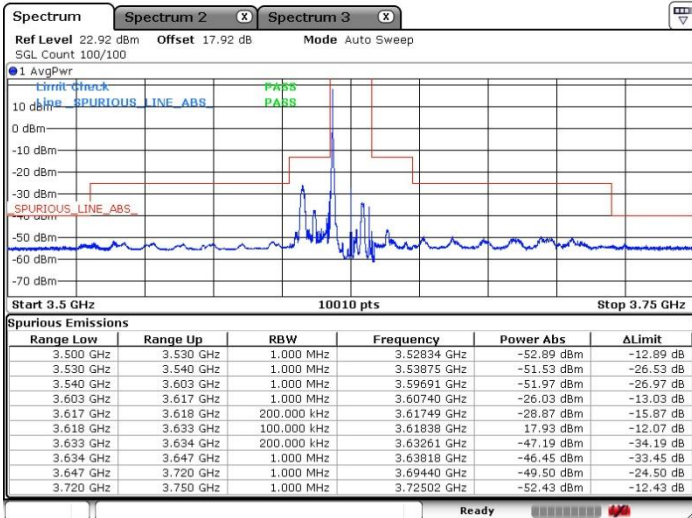

Highest Channel / 1RB0

Highest Channel / 1RBmax

Date: 17.SEP.2020 20:30:34

Date: 17.SEP.2020 20:33:08

Highest Channel / Full RB

N/A

Date: 17.SEP.2020 20:28:01

LTE Band 48 / 15MHz

QPSK

Lowest Channel / 1RB0

Lowest Channel / 1RBmax

Date: 17. SEP. 2020 20:49:53

Date: 17. SEP. 2020 20:48:27

Lowest Channel / Full RB

N/A

Date: 17. SEP. 2020 20:53:49

LTE Band 48 / 15MHz

QPSK

Middle Channel / 1RB0

Middle Channel / 1RBmax

Date: 17.SEP.2020 20:41:25

Date: 17.SEP.2020 20:43:41

Middle Channel / Full RB

N/A

Date: 17.SEP.2020 20:37:11

LTE Band 48 / 15MHz

QPSK

Highest Channel / 1RB0

Highest Channel / 1RBmax

Date: 17.SEP.2020 21:04:59

Date: 17.SEP.2020 21:08:23

Highest Channel / Full RB