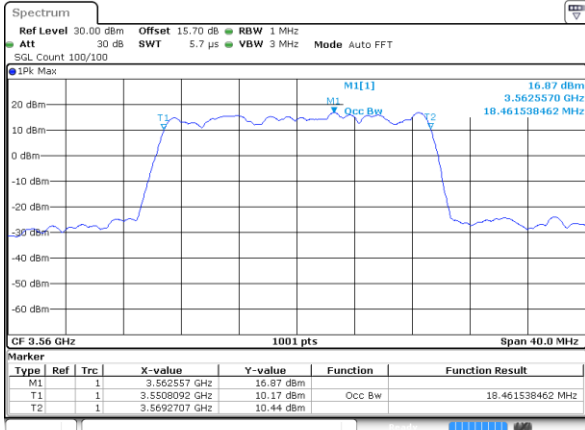

Highest Channel / 15MHz / QPSK

Date: 18 SEP 2020 23:21:30

Highest Channel / 15MHz / 16QAM

Date: 18 SEP 2020 23:21:49

LTE Band 48

Lowest Channel / 20MHz / QPSK

Date: 18 SEP 2020 23:29:35

Lowest Channel / 20MHz / 16QAM