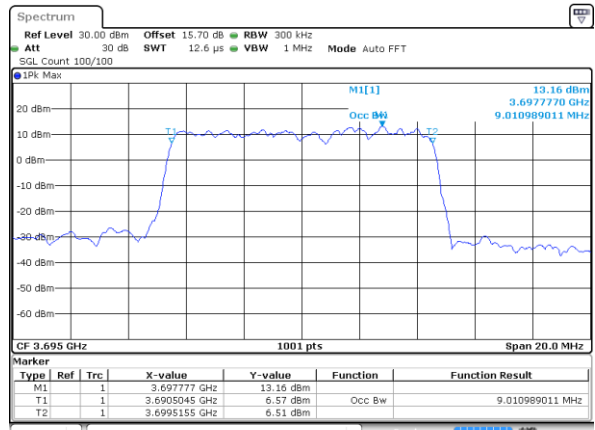

LTE Band 48

Lowest Channel / 10MHz / QPSK

Lowest Channel / 10MHz / 16QAM

Middle Channel / 10MHz / QPSK

Middle Channel / 10MHz / 16QAM

Highest Channel / 10MHz / QPSK

Highest Channel / 10MHz / 16QAM

LTE Band 48