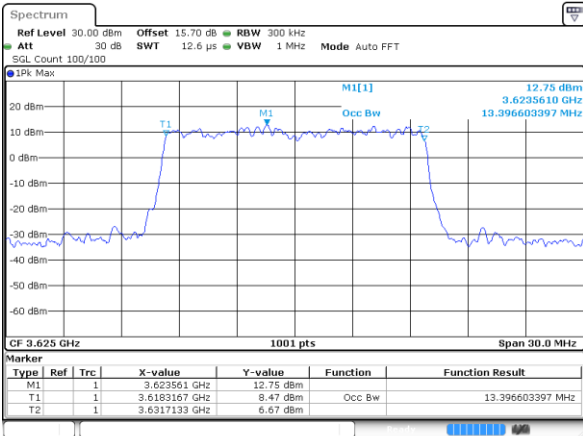

LTE Band 48

Lowest Channel / 10MHz / QPSK

Lowest Channel / 10MHz / 16QAM

Middle Channel / 10MHz / QPSK

Middle Channel / 10MHz / 16QAM

Highest Channel / 10MHz / QPSK

Highest Channel / 10MHz / 16QAM

LTE Band 48

Lowest Channel / 15MHz / QPSK

Date: 18 SEP 2020 23:18:46

Lowest Channel / 15MHz / 16QAM

Date: 18 SEP 2020 23:19:05

Middle Channel / 15MHz / QPSK

Date: 18 SEP 2020 23:20:34

Middle Channel / 15MHz / 16QAM

Date: 18 SEP 2020 23:20:57

Highest Channel / 15MHz / QPSK

Date: 18 SEP 2020 23:21:30

Highest Channel / 15MHz / 16QAM

Date: 18 SEP 2020 23:21:49

LTE Band 48

Lowest Channel / 20MHz / QPSK

Date: 18 SEP 2020 23:29:35

Lowest Channel / 20MHz / 16QAM