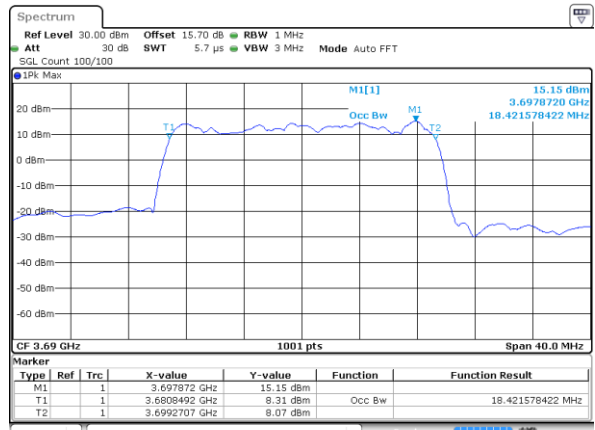

Highest Channel / 15MHz / QPSK

Date: 18 SEP 2020 23:21:30

Highest Channel / 15MHz / 16QAM

Date: 18 SEP 2020 23:21:49

LTE Band 48

Lowest Channel / 20MHz / QPSK

Date: 18 SEP 2020 23:29:35

Lowest Channel / 20MHz / 16QAM

Date: 18 SEP 2020 23:34:51

Middle Channel / 20MHz / QPSK

Date: 18 SEP 2020 23:32:59

Middle Channel / 20MHz / 16QAM

Date: 18 SEP 2020 23:34:01

Highest Channel / 20MHz / QPSK

Date: 18 SEP 2020 23:28:07

Highest Channel / 20MHz / 16QAM

Date: 18 SEP 2020 23:28:41

Conducted Band Edge

LTE Band 48 / 5MHz

QPSK

Middle Channel / 1RB0

Middle Channel / 1RBmax

Date: 17.SEP.2020 19:57:22

Date: 17.SEP.2020 20:00:38

Middle Channel / Full RB

N/A

Date: 17.SEP.2020 19:53:35

LTE Band 48 / 5MHz

QPSK

Highest Channel / 1RB0

Highest Channel / 1RBmax

Date: 17. SEP. 2020 19:43:24