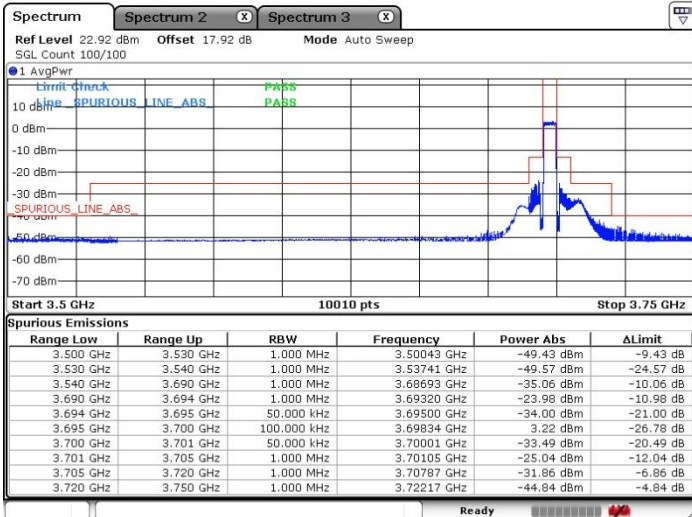

Date: 17.SEP.2020 21:41:40

Date: 17.SEP.2020 21:45:11

Highest Channel / Full RB

N/A

Date: 17.SEP.2020 21:39:42

LTE Band 48 / 5MHz

16QAM

Lowest Channel / 1RB0

Lowest Channel / 1RBmax

Date: 17.SEP.2020 19:47:09

Date: 17.SEP.2020 19:48:00

Lowest Channel / Full RB

N/A

Date: 17.SEP.2020 19:50:51

LTE Band 48 / 5MHz

16QAM

Middle Channel / 1RB0

Middle Channel / 1RBmax

Date: 17.SEP.2020 19:58:58

Date: 17.SEP.2020 20:03:23

Middle Channel / Full RB

N/A

Date: 17.SEP.2020 19:52:38

LTE Band 48 / 5MHz

16QAM

Highest Channel / 1RB0

Highest Channel / 1RBmax

Date: 17. SEP. 2020 19:35:40

Date: 17. SEP. 2020 19:42:25

Highest Channel / Full RB

N/A

Date: 17. SEP. 2020 19:38:39