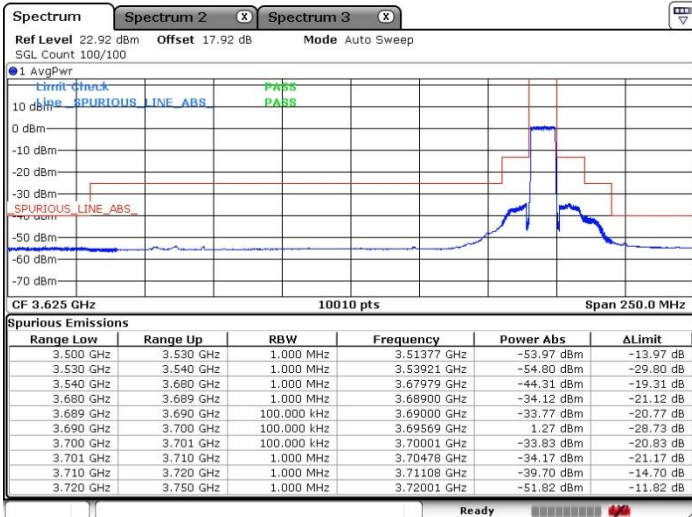

Middle Channel / 1RBmax

Date: 17. SEP. 2020 20:09:37

Date: 17. SEP. 2020 20:12:56

Middle Channel / Full RB

N/A

Date: 17. SEP. 2020 20:07:52

LTE Band 48 / 10MHz

QPSK

Highest Channel / 1RB0

Highest Channel / 1RBmax

Date: 17.SEP.2020 20:30:34

Date: 17.SEP.2020 20:33:08

Highest Channel / Full RB

N/A

Date: 17.SEP.2020 20:28:01

LTE Band 48 / 15MHz

QPSK

Lowest Channel / 1RB0

Lowest Channel / 1RBmax

Date: 17. SEP. 2020 20:49:53

Date: 17. SEP. 2020 20:48:27

Lowest Channel / Full RB

N/A

Date: 17. SEP. 2020 20:53:49