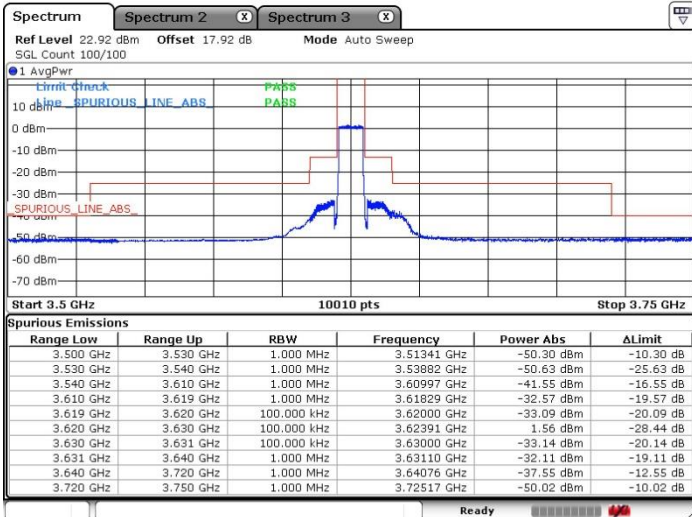

Date: 17.SEP.2020 20:19:18

Date: 17.SEP.2020 20:17:23

Lowest Channel / Full RB

N/A

Date: 17.SEP.2020 20:21:39

LTE Band 48 / 10MHz

QPSK

Middle Channel / 1RB0

Middle Channel / 1RBmax

Date: 17. SEP. 2020 20:09:37

Date: 17. SEP. 2020 20:12:56

Middle Channel / Full RB

N/A

Date: 17. SEP. 2020 20:07:52

LTE Band 48 / 10MHz

QPSK

Highest Channel / 1RB0

Highest Channel / 1RBmax

Date: 17.SEP.2020 20:30:34

Date: 17.SEP.2020 20:33:08

Highest Channel / Full RB

N/A

Date: 17.SEP.2020 20:28:01

LTE Band 48 / 15MHz

QPSK

Lowest Channel / 1RB0

Lowest Channel / 1RBmax

Date: 17. SEP. 2020 20:49:53

Date: 17. SEP. 2020 20:48:27

Lowest Channel / Full RB

N/A

Date: 17. SEP. 2020 20:53:49