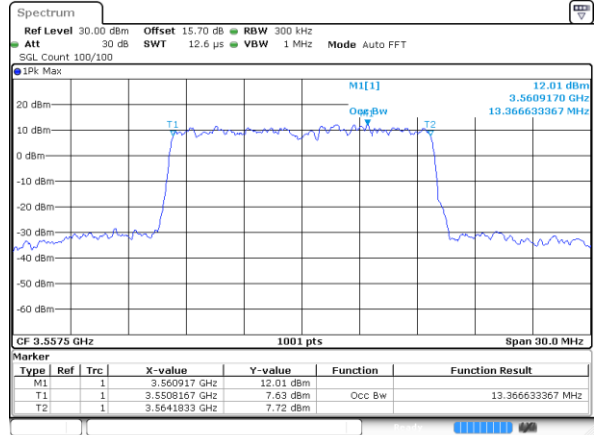

Lowest Channel / 15MHz / 16QAM

Date: 18 SEP 2020 23:19:05