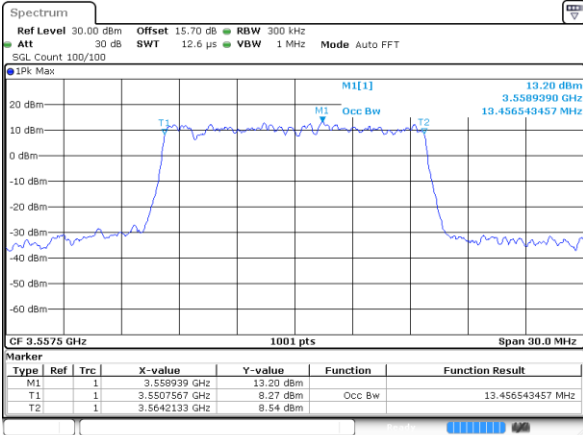

LTE Band 48

Lowest Channel / 15MHz / QPSK

Date: 18 SEP 2020 23:18:46