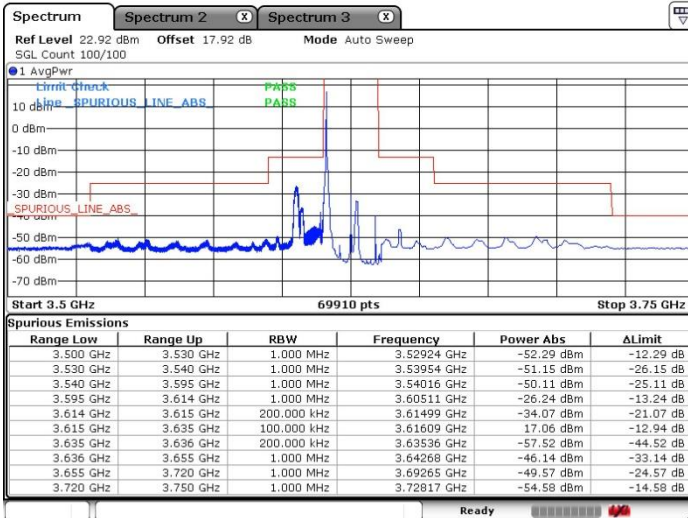

N/A

Date: 17.SEP.2020 21:02:08

LTE Band 48 / 20MHz

QPSK

Lowest Channel / 1RB0

Lowest Channel / 1RBmax

Date: 17.SEP.2020 21:27:49

Date: 17.SEP.2020 21:26:16

Lowest Channel / Full RB

N/A

Date: 17.SEP.2020 21:34:34

LTE Band 48 / 20MHz

QPSK

Middle Channel / 1RB0

Middle Channel / 1RBmax

Date: 17.SEP.2020 21:17:44

Date: 17.SEP.2020 21:21:32

Middle Channel / Full RB

N/A

Date: 17.SEP.2020 21:14:20

LTE Band 48 / 20MHz

QPSK

Highest Channel / 1RB0

Highest Channel / 1RBmax

Date: 17.SEP.2020 21:41:40

Date: 17.SEP.2020 21:45:11

Highest Channel / Full RB

N/A

Date: 17.SEP.2020 21:39:42

LTE Band 48 / 5MHz

16QAM

Lowest Channel / 1RB0