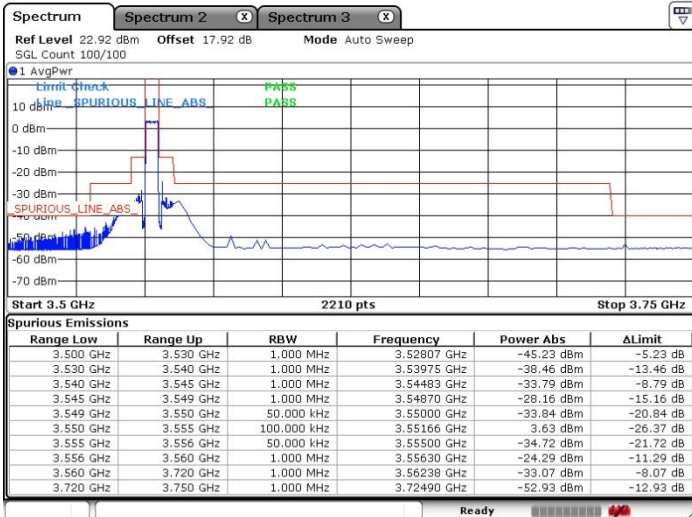

Date: 17.SEP.2020 21:41:40

Date: 17.SEP.2020 21:45:11

Highest Channel / Full RB

N/A

Date: 17.SEP.2020 21:39:42

LTE Band 48 / 5MHz

16QAM

Lowest Channel / 1RB0

Lowest Channel / 1RBmax

Date: 17.SEP.2020 19:47:09

Date: 17.SEP.2020 19:48:00

Lowest Channel / Full RB

N/A

Date: 17.SEP.2020 19:50:51

LTE Band 48 / 5MHz

16QAM

Middle Channel / 1RB0

Middle Channel / 1RBmax

Date: 17.SEP.2020 19:58:58

Date: 17.SEP.2020 20:03:23

Middle Channel / Full RB

N/A

Date: 17.SEP.2020 19:52:38

LTE Band 48 / 5MHz

16QAM

Highest Channel / 1RB0

Highest Channel / 1RBmax

Date: 17. SEP. 2020 19:35:40

Date: 17. SEP. 2020 19:42:25

Highest Channel / Full RB

N/A

Date: 17. SEP. 2020 19:38:39