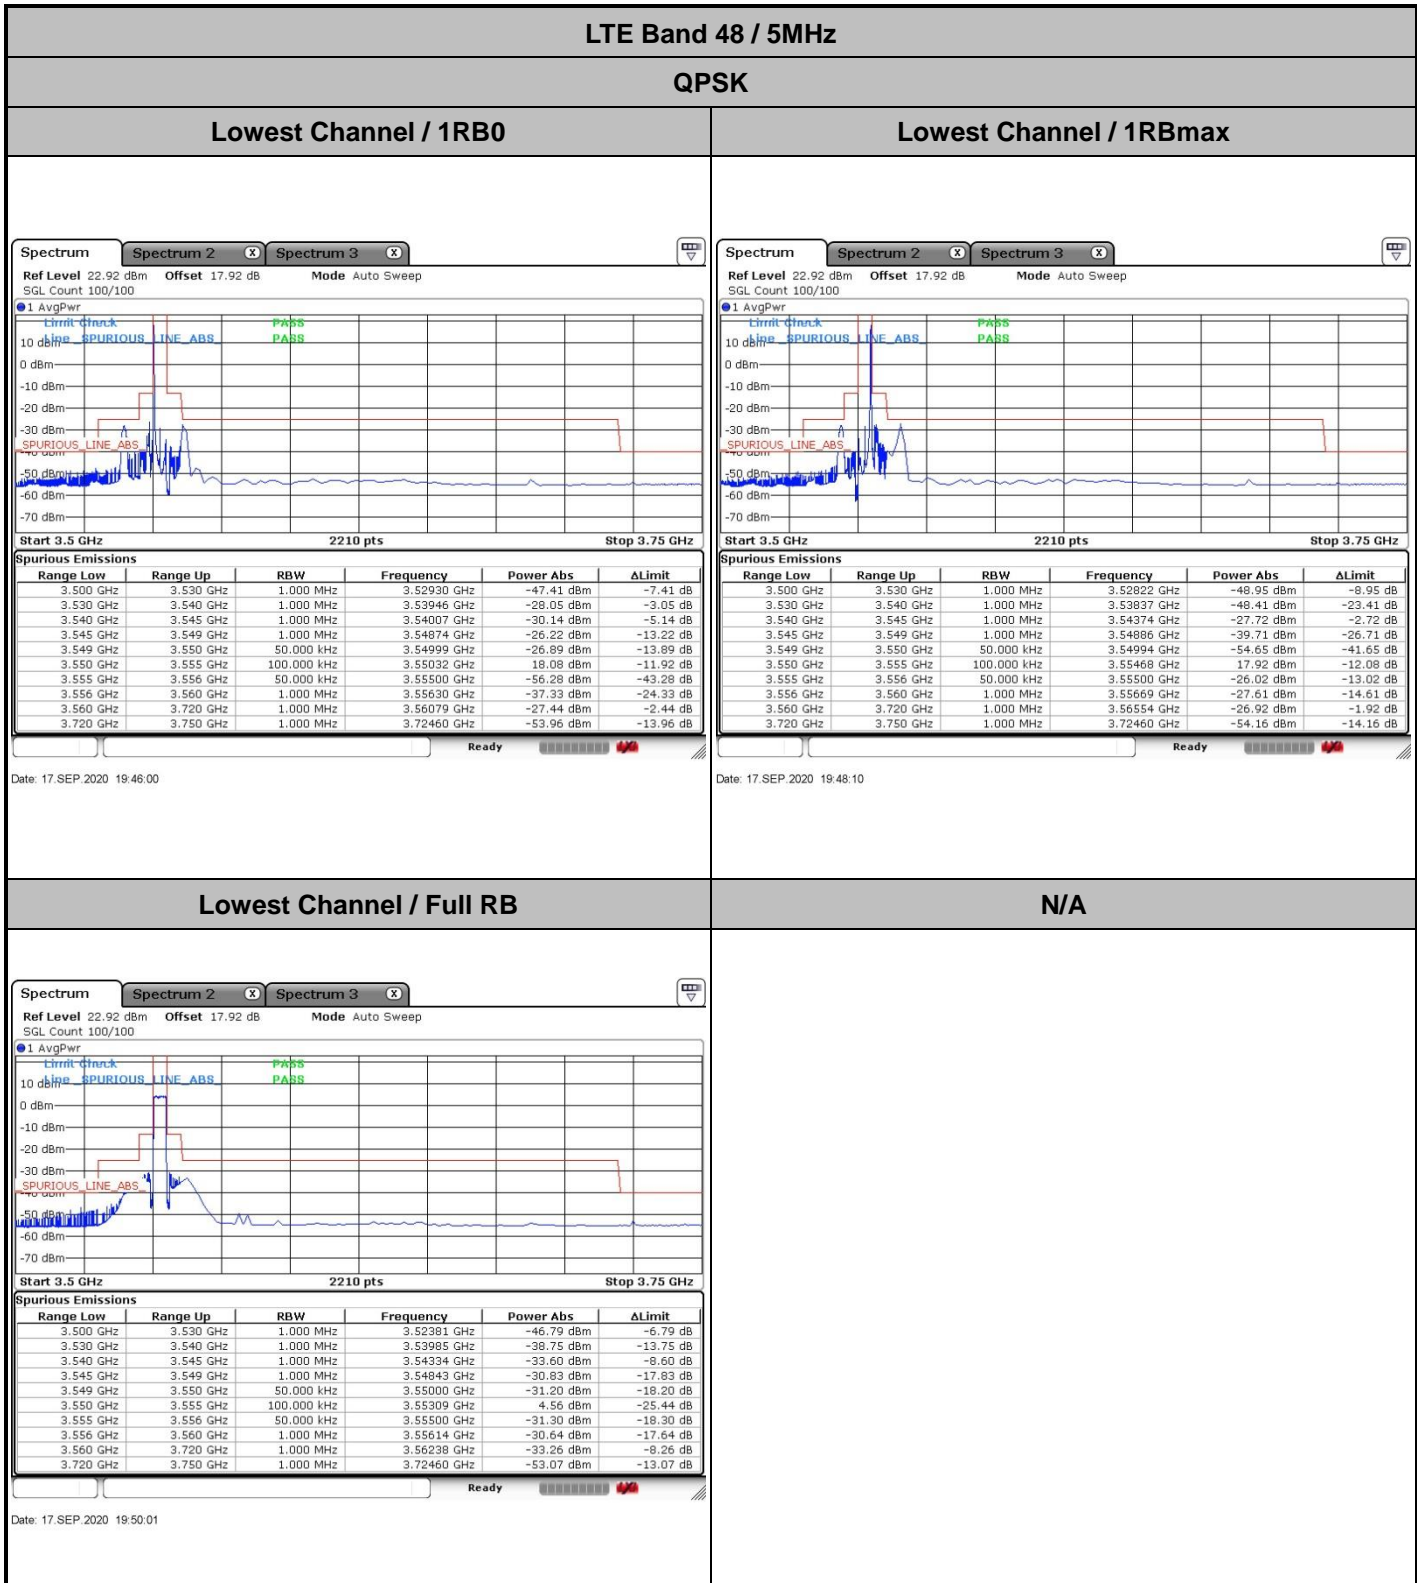

Highest Channel / 15MHz / QPSK

Date: 18 SEP 2020 23:21:30

Highest Channel / 15MHz / 16QAM

Date: 18 SEP 2020 23:21:49

LTE Band 48

Lowest Channel / 20MHz / QPSK

Date: 18 SEP 2020 23:29:35

Lowest Channel / 20MHz / 16QAM

Date: 18 SEP 2020 23:34:51

Middle Channel / 20MHz / QPSK

Date: 18 SEP 2020 23:32:59

Middle Channel / 20MHz / 16QAM

Date: 18 SEP 2020 23:34:01

Highest Channel / 20MHz / QPSK

Date: 18 SEP 2020 23:28:07

Highest Channel / 20MHz / 16QAM

Date: 18 SEP 2020 23:28:41

Conducted Band Edge

LTE Band 48 / 5MHz

QPSK

Middle Channel / 1RB0

Middle Channel / 1RBmax

Date: 17.SEP.2020 19:57:22

Date: 17.SEP.2020 20:00:38

Middle Channel / Full RB

N/A

Date: 17.SEP.2020 19:53:35

LTE Band 48 / 5MHz

QPSK

Highest Channel / 1RB0

Highest Channel / 1RBmax

Date: 17. SEP. 2020 19:43:24