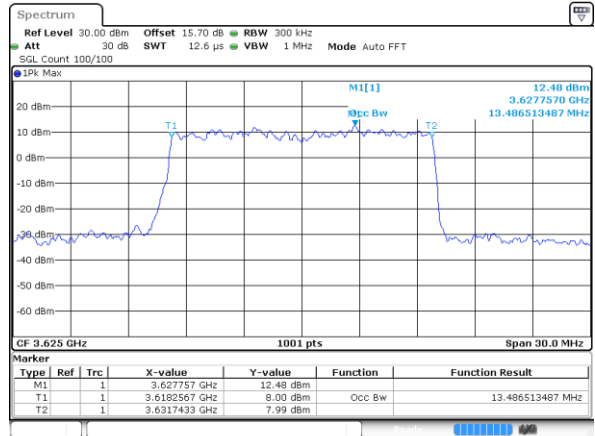

Middle Channel / 15MHz / 16QAM

Date: 18 SEP 2020 23:20:57