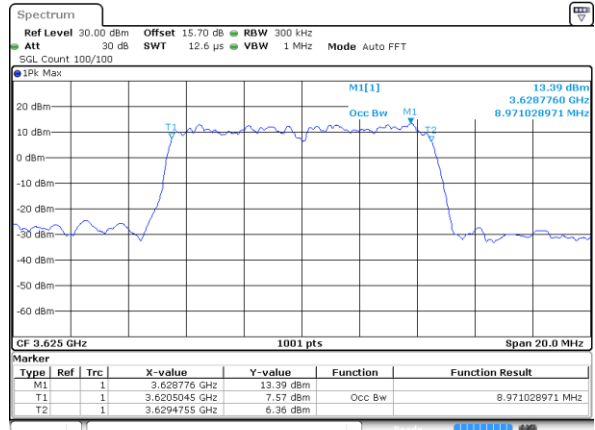

LTE Band 48

Lowest Channel / 10MHz / QPSK

Lowest Channel / 10MHz / 16QAM

Middle Channel / 10MHz / QPSK

Middle Channel / 10MHz / 16QAM

Highest Channel / 10MHz / QPSK

Highest Channel / 10MHz / 16QAM

LTE Band 48

Highest Channel / 15MHz / QPSK

Date: 18 SEP 2020 23:21:30

Highest Channel / 15MHz / 16QAM

Date: 18 SEP 2020 23:21:49

LTE Band 48

Lowest Channel / 20MHz / QPSK

Date: 18 SEP 2020 23:29:35

Lowest Channel / 20MHz / 16QAM