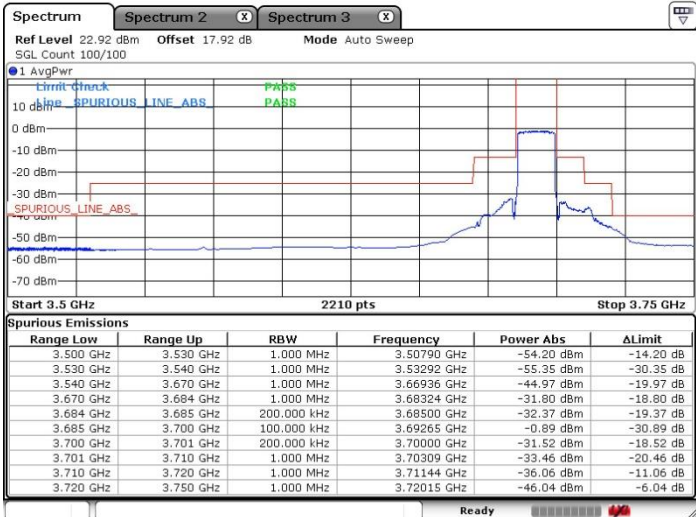

LTE Band 48 / 15MHz

QPSK

Middle Channel / 1RB0

Middle Channel / 1RBmax

Date: 17.SEP.2020 20:41:25

Date: 17.SEP.2020 20:43:41

Middle Channel / Full RB

N/A

Date: 17.SEP.2020 20:37:11

LTE Band 48 / 15MHz

QPSK

Highest Channel / 1RB0

Highest Channel / 1RBmax

Date: 17.SEP.2020 21:04:59

Date: 17.SEP.2020 21:08:23

Highest Channel / Full RB

N/A

Date: 17.SEP.2020 21:02:08

LTE Band 48 / 20MHz

QPSK

Lowest Channel / 1RB0

Lowest Channel / 1RBmax

Date: 17.SEP.2020 21:27:49

Date: 17.SEP.2020 21:26:16

Lowest Channel / Full RB

N/A

Date: 17.SEP.2020 21:34:34

LTE Band 48 / 20MHz

QPSK

Middle Channel / 1RB0

Middle Channel / 1RBmax

Date: 17.SEP.2020 21:17:44