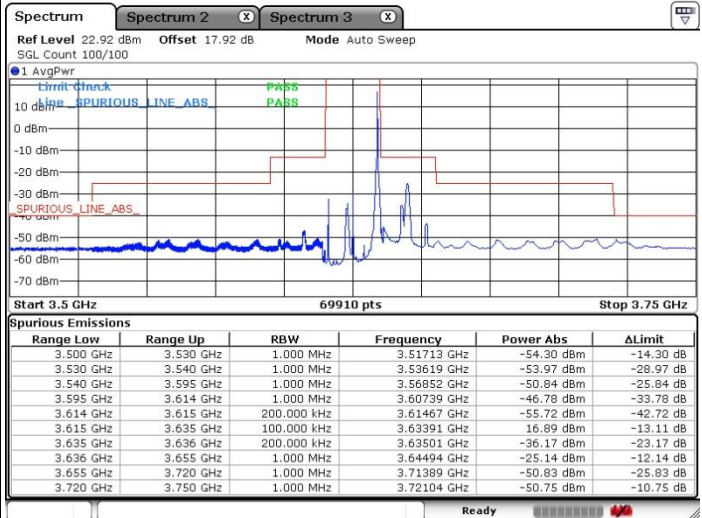

N/A

Date: 17.SEP.2020 21:02:08

LTE Band 48 / 20MHz

QPSK

Lowest Channel / 1RB0

Lowest Channel / 1RBmax

Date: 17.SEP.2020 21:27:49

Date: 17.SEP.2020 21:26:16

Lowest Channel / Full RB

N/A

Date: 17.SEP.2020 21:34:34

LTE Band 48 / 20MHz

QPSK

Middle Channel / 1RB0

Middle Channel / 1RBmax

Date: 17.SEP.2020 21:17:44

Date: 17.SEP.2020 21:21:32

Middle Channel / Full RB

N/A

Date: 17.SEP.2020 21:14:20

LTE Band 48 / 20MHz

QPSK

Highest Channel / 1RB0

Highest Channel / 1RBmax

Date: 17.SEP.2020 21:41:40

Date: 17.SEP.2020 21:45:11

Highest Channel / Full RB

N/A

Date: 17.SEP.2020 21:39:42

LTE Band 48 / 5MHz

16QAM

Lowest Channel / 1RB0