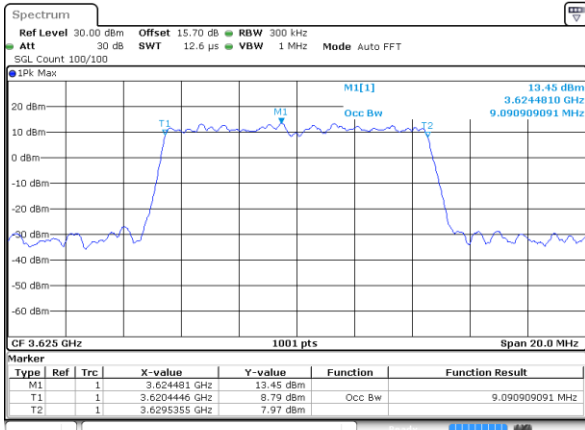

LTE Band 48

Lowest Channel / 10MHz / QPSK

Lowest Channel / 10MHz / 16QAM

Middle Channel / 10MHz / QPSK

Middle Channel / 10MHz / 16QAM

Highest Channel / 10MHz / QPSK

Highest Channel / 10MHz / 16QAM

LTE Band 48