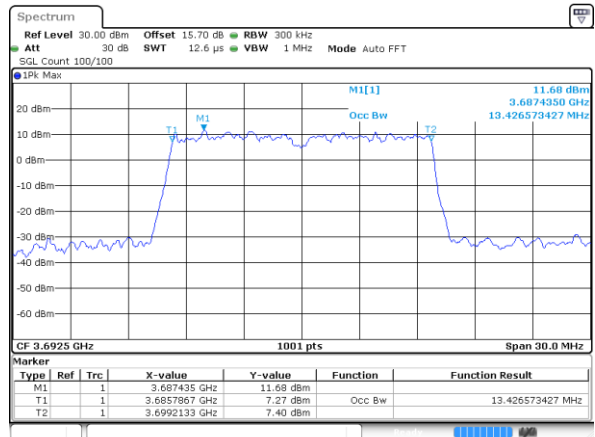

Highest Channel / 15MHz / 16QAM

Date: 18 SEP 2020 23:21:49