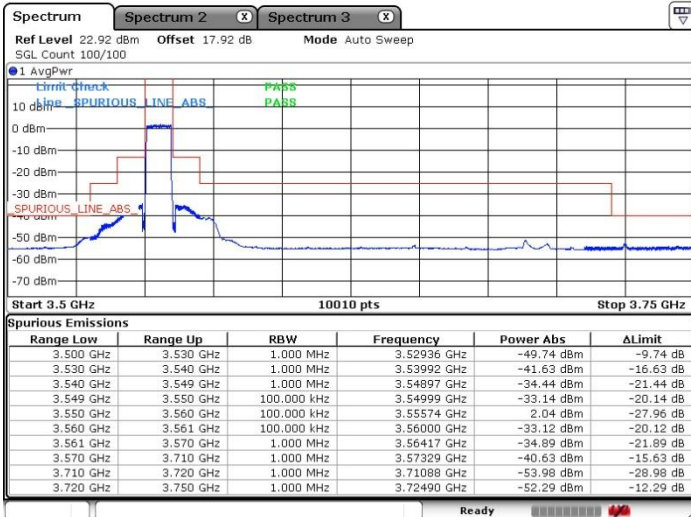

Middle Channel / Full RB

N/A

Date: 17.SEP.2020 19:53:35

LTE Band 48 / 5MHz

QPSK

Highest Channel / 1RB0

Highest Channel / 1RBmax

Date: 17. SEP. 2020 19:43:24

Date: 17. SEP. 2020 19:41:14

Highest Channel / Full RB

N/A

Date: 17. SEP. 2020 19:37:41

LTE Band 48 / 10MHz

QPSK

Lowest Channel / 1RB0

Lowest Channel / 1RBmax

Date: 17.SEP.2020 20:19:18

Date: 17.SEP.2020 20:17:23

Lowest Channel / Full RB

N/A

Date: 17.SEP.2020 20:21:39

LTE Band 48 / 10MHz

QPSK

Middle Channel / 1RB0