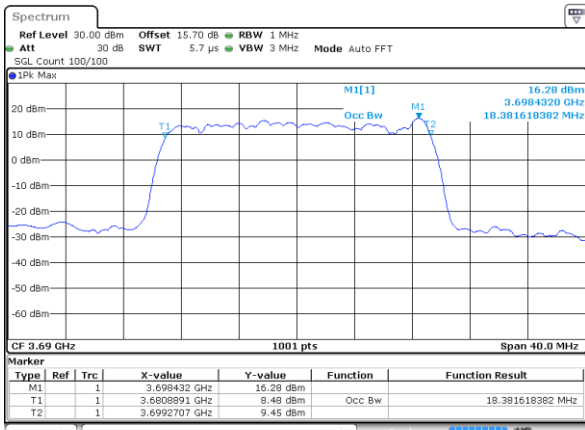

Date: 18 SEP 2020 23:34:51

Middle Channel / 20MHz / QPSK

Date: 18 SEP 2020 23:32:59

Middle Channel / 20MHz / 16QAM

Date: 18 SEP 2020 23:34:01

Highest Channel / 20MHz / QPSK

Date: 18 SEP 2020 23:28:07

Highest Channel / 20MHz / 16QAM

Date: 18 SEP 2020 23:28:41

Conducted Band Edge

LTE Band 48 / 5MHz

QPSK

Middle Channel / 1RB0

Middle Channel / 1RBmax

Date: 17.SEP.2020 19:57:22

Date: 17.SEP.2020 20:00:38

Middle Channel / Full RB

N/A

Date: 17.SEP.2020 19:53:35

LTE Band 48 / 5MHz

QPSK

Highest Channel / 1RB0

Highest Channel / 1RBmax

Date: 17. SEP. 2020 19:43:24