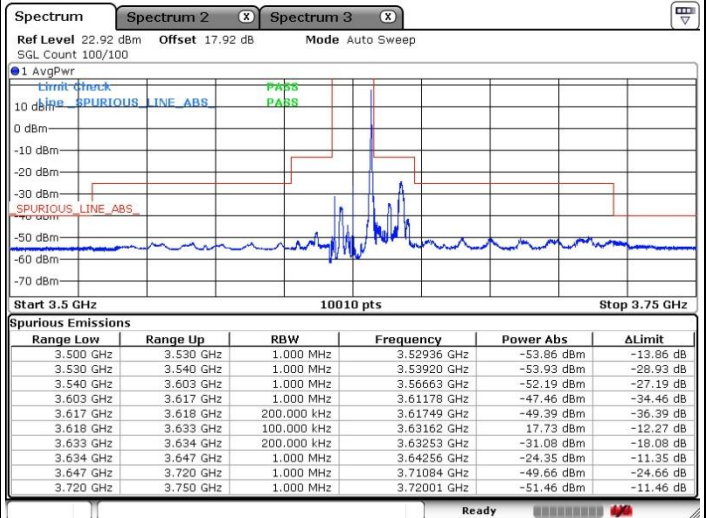

Highest Channel / 1RB0

Highest Channel / 1RBmax

Date: 17.SEP.2020 20:30:34

Date: 17.SEP.2020 20:33:08

Highest Channel / Full RB

N/A

Date: 17.SEP.2020 20:28:01

LTE Band 48 / 15MHz

QPSK

Lowest Channel / 1RB0

Lowest Channel / 1RBmax

Date: 17. SEP. 2020 20:49:53

Date: 17. SEP. 2020 20:48:27

Lowest Channel / Full RB

N/A

Date: 17. SEP. 2020 20:53:49

LTE Band 48 / 15MHz

QPSK

Middle Channel / 1RB0

Middle Channel / 1RBmax

Date: 17.SEP.2020 20:41:25

Date: 17.SEP.2020 20:43:41

Middle Channel / Full RB

N/A

Date: 17.SEP.2020 20:37:11

LTE Band 48 / 15MHz

QPSK

Highest Channel / 1RB0

Highest Channel / 1RBmax

Date: 17.SEP.2020 21:04:59

Date: 17.SEP.2020 21:08:23

Highest Channel / Full RB