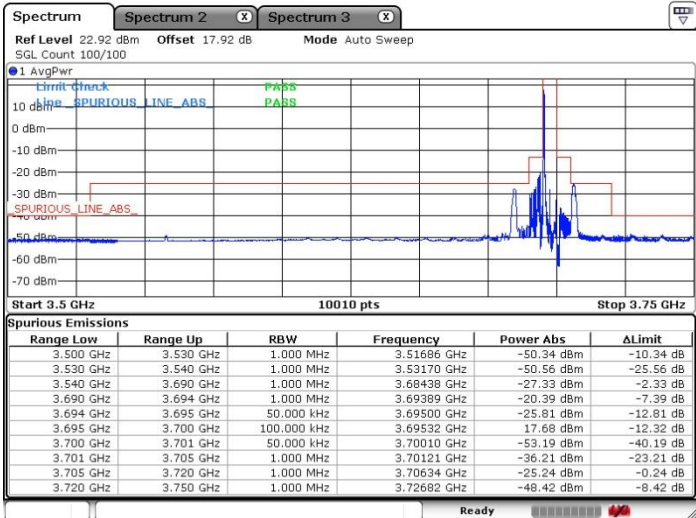

Date: 18 SEP 2020 23:28:41

Conducted Band Edge

LTE Band 48 / 5MHz

QPSK

Middle Channel / 1RB0

Middle Channel / 1RBmax

Date: 17.SEP.2020 19:57:22

Date: 17.SEP.2020 20:00:38

Middle Channel / Full RB

N/A

Date: 17.SEP.2020 19:53:35

LTE Band 48 / 5MHz

QPSK

Highest Channel / 1RB0

Highest Channel / 1RBmax

Date: 17. SEP. 2020 19:43:24

Date: 17. SEP. 2020 19:41:14

Highest Channel / Full RB

N/A

Date: 17. SEP. 2020 19:37:41

LTE Band 48 / 10MHz

QPSK

Lowest Channel / 1RB0

Lowest Channel / 1RBmax

Date: 17.SEP.2020 20:19:18

Date: 17.SEP.2020 20:17:23

Lowest Channel / Full RB

N/A

Date: 17.SEP.2020 20:21:39

LTE Band 48 / 10MHz

QPSK

Middle Channel / 1RB0