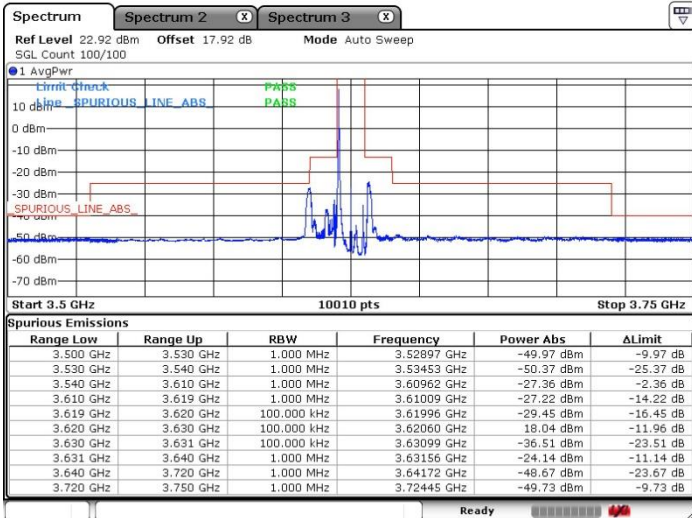

Date: 17. SEP. 2020 19:41:14

Highest Channel / Full RB

N/A

Date: 17. SEP. 2020 19:37:41

LTE Band 48 / 10MHz

QPSK

Lowest Channel / 1RB0

Lowest Channel / 1RBmax

Date: 17.SEP.2020 20:19:18

Date: 17.SEP.2020 20:17:23

Lowest Channel / Full RB

N/A

Date: 17.SEP.2020 20:21:39

LTE Band 48 / 10MHz

QPSK

Middle Channel / 1RB0

Middle Channel / 1RBmax

Date: 17. SEP. 2020 20:09:37

Date: 17. SEP. 2020 20:12:56

Middle Channel / Full RB

N/A

Date: 17. SEP. 2020 20:07:52

LTE Band 48 / 10MHz

QPSK

Highest Channel / 1RB0

Highest Channel / 1RBmax

Date: 17.SEP.2020 20:30:34

Date: 17.SEP.2020 20:33:08

Highest Channel / Full RB

N/A

Date: 17.SEP.2020 20:28:01

LTE Band 48 / 15MHz