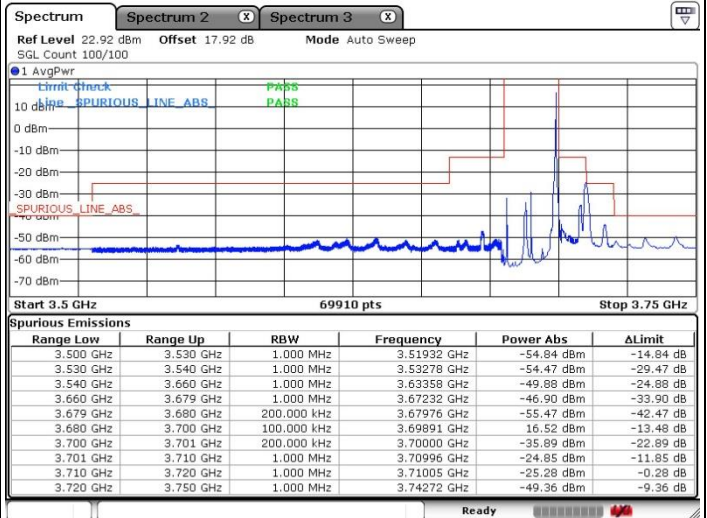

Lowest Channel / Full RB

N/A

Date: 17.SEP.2020 21:34:34

LTE Band 48 / 20MHz

QPSK

Middle Channel / 1RB0

Middle Channel / 1RBmax

Date: 17.SEP.2020 21:17:44

Date: 17.SEP.2020 21:21:32

Middle Channel / Full RB

N/A

Date: 17.SEP.2020 21:14:20

LTE Band 48 / 20MHz

QPSK

Highest Channel / 1RB0

Highest Channel / 1RBmax

Date: 17.SEP.2020 21:41:40

Date: 17.SEP.2020 21:45:11

Highest Channel / Full RB

N/A

Date: 17.SEP.2020 21:39:42

LTE Band 48 / 5MHz

16QAM

Lowest Channel / 1RB0

Lowest Channel / 1RBmax

Date: 17.SEP.2020 19:47:09

Date: 17.SEP.2020 19:48:00

Lowest Channel / Full RB

N/A

Date: 17.SEP.2020 19:50:51

LTE Band 48 / 5MHz

16QAM