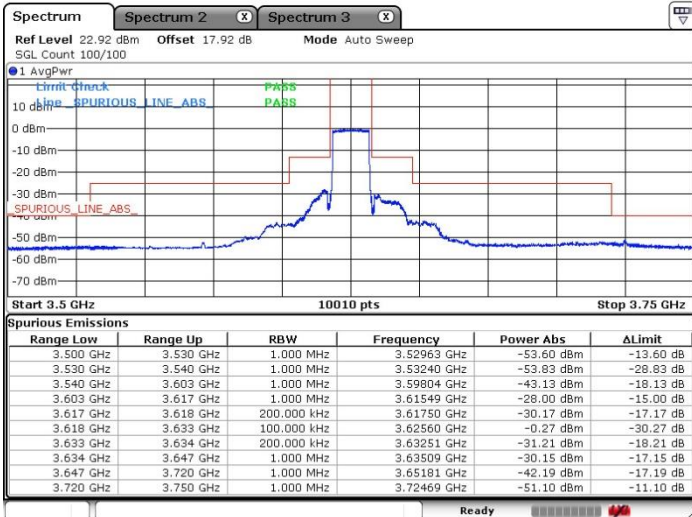

QPSK

Lowest Channel / 1RB0

Lowest Channel / 1RBmax

Date: 17. SEP. 2020 20:49:53

Date: 17. SEP. 2020 20:48:27

Lowest Channel / Full RB

N/A

Date: 17. SEP. 2020 20:53:49

LTE Band 48 / 15MHz

QPSK

Middle Channel / 1RB0

Middle Channel / 1RBmax

Date: 17.SEP.2020 20:41:25

Date: 17.SEP.2020 20:43:41

Middle Channel / Full RB

N/A

Date: 17.SEP.2020 20:37:11

LTE Band 48 / 15MHz

QPSK

Highest Channel / 1RB0

Highest Channel / 1RBmax

Date: 17.SEP.2020 21:04:59

Date: 17.SEP.2020 21:08:23

Highest Channel / Full RB

N/A

Date: 17.SEP.2020 21:02:08

LTE Band 48 / 20MHz

QPSK

Lowest Channel / 1RB0

Lowest Channel / 1RBmax

Date: 17.SEP.2020 21:27:49

Date: 17.SEP.2020 21:26:16