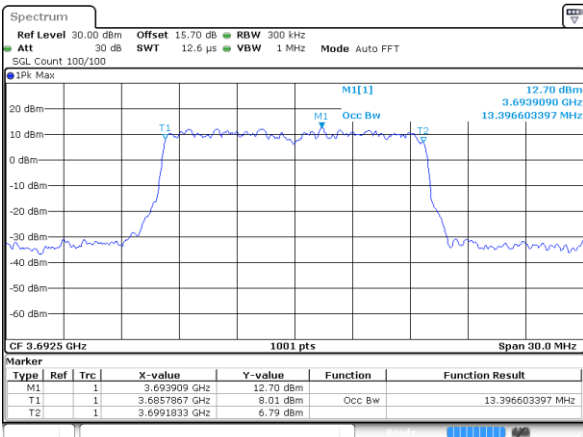

LTE Band 48

Lowest Channel / 10MHz / QPSK

Lowest Channel / 10MHz / 16QAM

Middle Channel / 10MHz / QPSK

Middle Channel / 10MHz / 16QAM

Highest Channel / 10MHz / QPSK

Highest Channel / 10MHz / 16QAM

LTE Band 48

Highest Channel / 15MHz / QPSK

Date: 18 SEP 2020 23:21:30

Highest Channel / 15MHz / 16QAM

Date: 18 SEP 2020 23:21:49

LTE Band 48

Lowest Channel / 20MHz / QPSK

Date: 18 SEP 2020 23:29:35

Lowest Channel / 20MHz / 16QAM