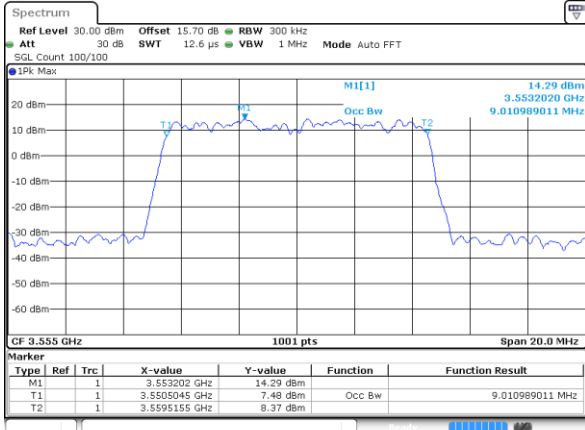

LTE Band 48

Lowest Channel / 10MHz / QPSK

Lowest Channel / 10MHz / 16QAM

Middle Channel / 10MHz / QPSK

Middle Channel / 10MHz / 16QAM

Highest Channel / 10MHz / QPSK

Highest Channel / 10MHz / 16QAM

LTE Band 48