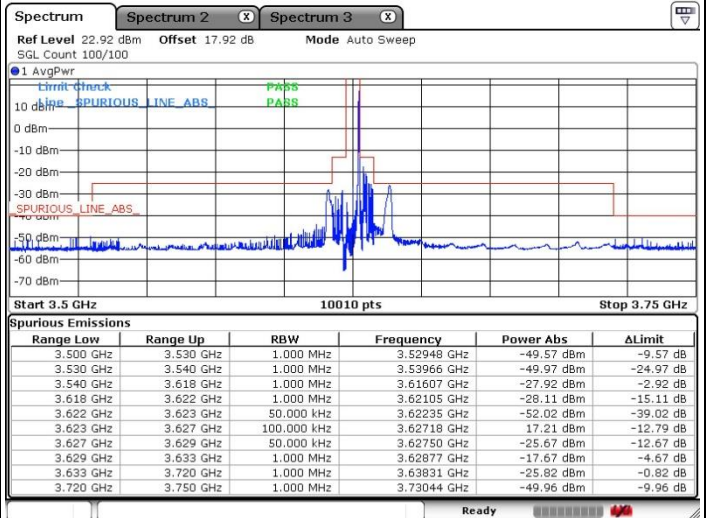

Date: 17.SEP.2020 21:21:32

Middle Channel / Full RB

N/A

Date: 17.SEP.2020 21:14:20

LTE Band 48 / 20MHz

QPSK

Highest Channel / 1RB0

Highest Channel / 1RBmax

Date: 17.SEP.2020 21:41:40

Date: 17.SEP.2020 21:45:11

Highest Channel / Full RB

N/A

Date: 17.SEP.2020 21:39:42

LTE Band 48 / 5MHz

16QAM

Lowest Channel / 1RB0

Lowest Channel / 1RBmax

Date: 17.SEP.2020 19:47:09

Date: 17.SEP.2020 19:48:00

Lowest Channel / Full RB

N/A

Date: 17.SEP.2020 19:50:51

LTE Band 48 / 5MHz

16QAM

Middle Channel / 1RB0

Middle Channel / 1RBmax

Date: 17.SEP.2020 19:58:58

Date: 17.SEP.2020 20:03:23

Middle Channel / Full RB

N/A

Date: 17.SEP.2020 19:52:38

LTE Band 48 / 5MHz