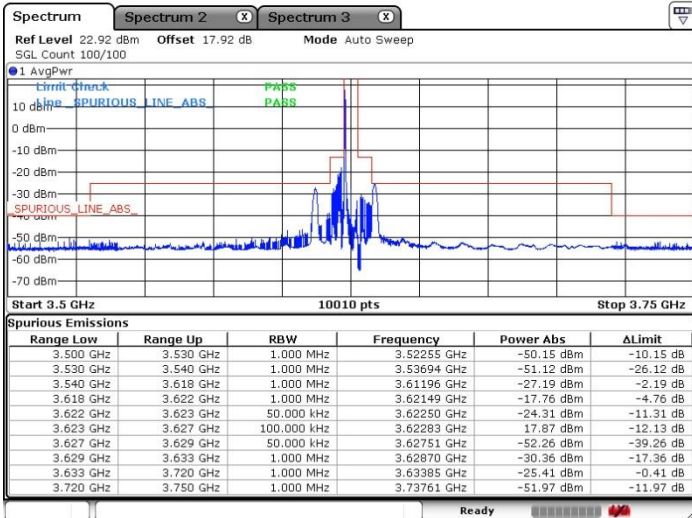

Date: 18 SEP 2020 23:28:41

Conducted Band Edge

LTE Band 48 / 5MHz

QPSK

Middle Channel / 1RB0

Middle Channel / 1RBmax

Date: 17.SEP.2020 19:57:22

Date: 17.SEP.2020 20:00:38

Middle Channel / Full RB

N/A

Date: 17.SEP.2020 19:53:35

LTE Band 48 / 5MHz

QPSK

Highest Channel / 1RB0

Highest Channel / 1RBmax

Date: 17. SEP. 2020 19:43:24

Date: 17. SEP. 2020 19:41:14

Highest Channel / Full RB

N/A

Date: 17. SEP. 2020 19:37:41

LTE Band 48 / 10MHz

QPSK

Lowest Channel / 1RB0

Lowest Channel / 1RBmax