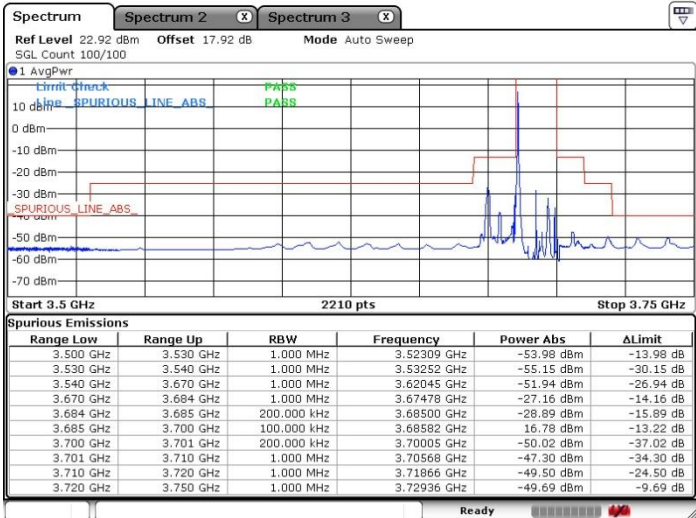

LTE Band 48 / 15MHz

QPSK

Middle Channel / 1RB0

Middle Channel / 1RBmax

Date: 17.SEP.2020 20:41:25

Date: 17.SEP.2020 20:43:41

Middle Channel / Full RB

N/A

Date: 17.SEP.2020 20:37:11

LTE Band 48 / 15MHz

QPSK

Highest Channel / 1RB0

Highest Channel / 1RBmax

Date: 17.SEP.2020 21:04:59

Date: 17.SEP.2020 21:08:23

Highest Channel / Full RB

N/A

Date: 17.SEP.2020 21:02:08

LTE Band 48 / 20MHz

QPSK

Lowest Channel / 1RB0

Lowest Channel / 1RBmax

Date: 17.SEP.2020 21:27:49

Date: 17.SEP.2020 21:26:16

Lowest Channel / Full RB

N/A

Date: 17.SEP.2020 21:34:34

LTE Band 48 / 20MHz

QPSK

Middle Channel / 1RB0

Middle Channel / 1RBmax

Date: 17.SEP.2020 21:17:44