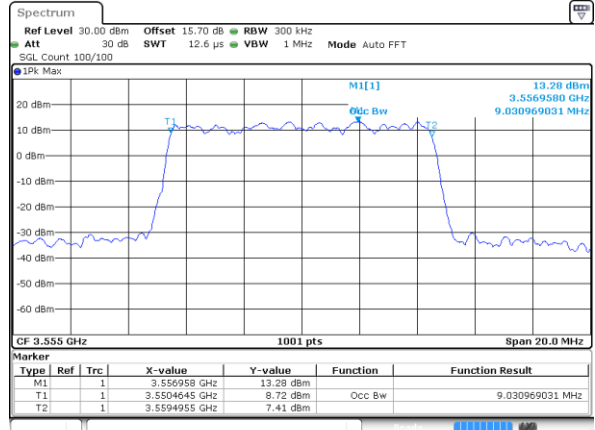

LTE Band 48

Lowest Channel / 10MHz / QPSK

Lowest Channel / 10MHz / 16QAM

Middle Channel / 10MHz / QPSK

Middle Channel / 10MHz / 16QAM

Highest Channel / 10MHz / QPSK

Highest Channel / 10MHz / 16QAM

LTE Band 48