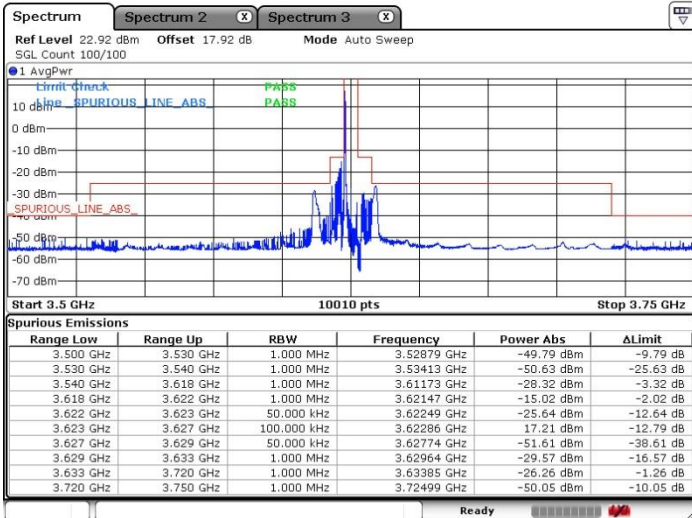

Date: 17.SEP.2020 21:21:32

Middle Channel / Full RB

N/A

Date: 17.SEP.2020 21:14:20

LTE Band 48 / 20MHz

QPSK

Highest Channel / 1RB0

Highest Channel / 1RBmax

Date: 17.SEP.2020 21:41:40

Date: 17.SEP.2020 21:45:11

Highest Channel / Full RB

N/A

Date: 17.SEP.2020 21:39:42

LTE Band 48 / 5MHz

16QAM

Lowest Channel / 1RB0

Lowest Channel / 1RBmax

Date: 17.SEP.2020 19:47:09

Date: 17.SEP.2020 19:48:00

Lowest Channel / Full RB

N/A

Date: 17.SEP.2020 19:50:51

LTE Band 48 / 5MHz

16QAM

Middle Channel / 1RB0

Middle Channel / 1RBmax

Date: 17.SEP.2020 19:58:58

Date: 17.SEP.2020 20:03:23

Middle Channel / Full RB

N/A

Date: 17.SEP.2020 19:52:38

LTE Band 48 / 5MHz