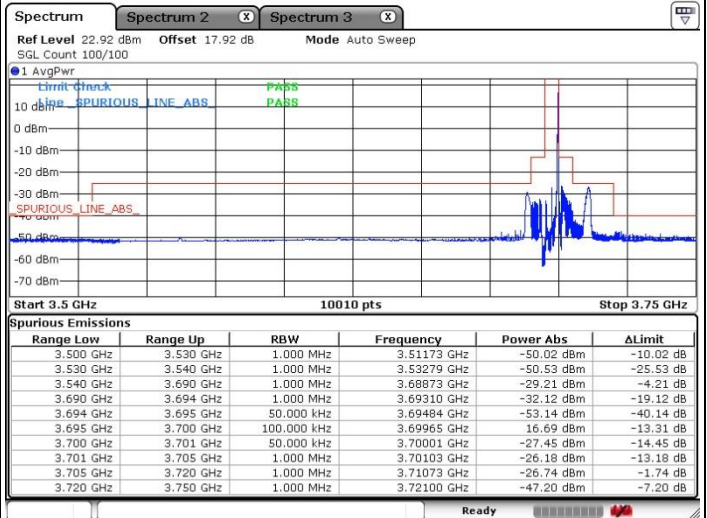

Date: 17.SEP.2020 21:41:40

Date: 17.SEP.2020 21:45:11

Highest Channel / Full RB

N/A

Date: 17.SEP.2020 21:39:42

LTE Band 48 / 5MHz

16QAM

Lowest Channel / 1RB0

Lowest Channel / 1RBmax

Date: 17.SEP.2020 19:47:09

Date: 17.SEP.2020 19:48:00

Lowest Channel / Full RB

N/A

Date: 17.SEP.2020 19:50:51

LTE Band 48 / 5MHz

16QAM

Middle Channel / 1RB0

Middle Channel / 1RBmax

Date: 17.SEP.2020 19:58:58

Date: 17.SEP.2020 20:03:23

Middle Channel / Full RB

N/A

Date: 17.SEP.2020 19:52:38

LTE Band 48 / 5MHz

16QAM

Highest Channel / 1RB0

Highest Channel / 1RBmax

Date: 17. SEP. 2020 19:35:40

Date: 17. SEP. 2020 19:42:25

Highest Channel / Full RB

N/A

Date: 17. SEP. 2020 19:38:39