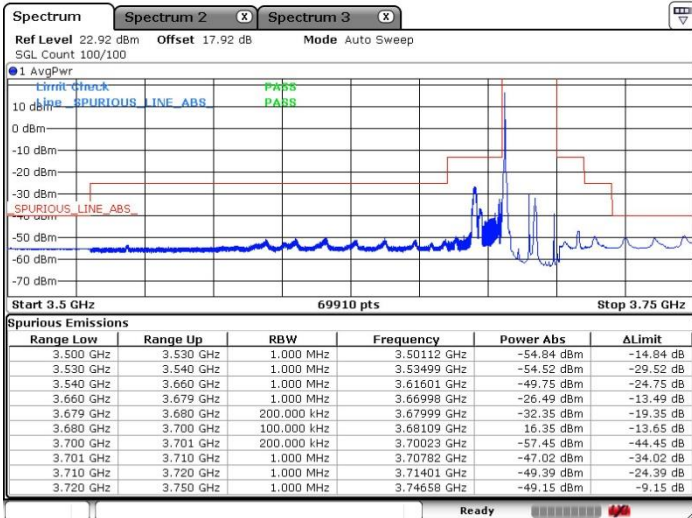

Lowest Channel / Full RB

N/A

Date: 17.SEP.2020 21:34:34

LTE Band 48 / 20MHz

QPSK

Middle Channel / 1RB0

Middle Channel / 1RBmax

Date: 17.SEP.2020 21:17:44

Date: 17.SEP.2020 21:21:32

Middle Channel / Full RB

N/A

Date: 17.SEP.2020 21:14:20

LTE Band 48 / 20MHz

QPSK

Highest Channel / 1RB0

Highest Channel / 1RBmax

Date: 17.SEP.2020 21:41:40

Date: 17.SEP.2020 21:45:11

Highest Channel / Full RB

N/A

Date: 17.SEP.2020 21:39:42

LTE Band 48 / 5MHz

16QAM

Lowest Channel / 1RB0

Lowest Channel / 1RBmax

Date: 17.SEP.2020 19:47:09

Date: 17.SEP.2020 19:48:00

Lowest Channel / Full RB

N/A

Date: 17.SEP.2020 19:50:51

LTE Band 48 / 5MHz

16QAM