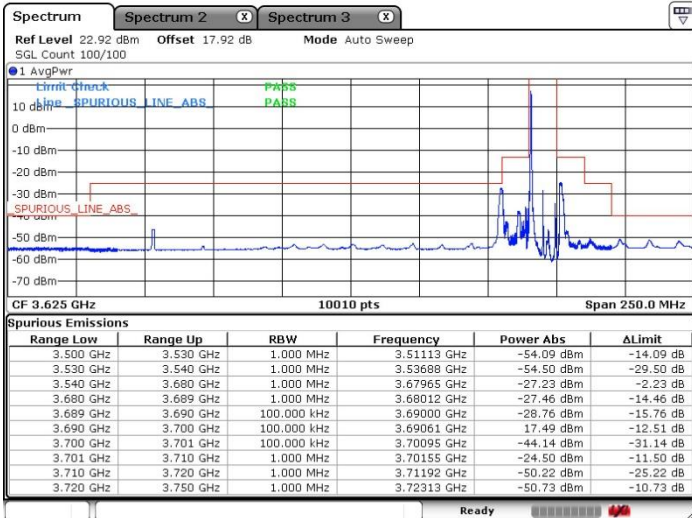

Date: 17.SEP.2020 20:19:18

Date: 17.SEP.2020 20:17:23

Lowest Channel / Full RB

N/A

Date: 17.SEP.2020 20:21:39

LTE Band 48 / 10MHz

QPSK

Middle Channel / 1RB0

Middle Channel / 1RBmax

Date: 17. SEP. 2020 20:09:37

Date: 17. SEP. 2020 20:12:56

Middle Channel / Full RB

N/A

Date: 17. SEP. 2020 20:07:52

LTE Band 48 / 10MHz

QPSK

Highest Channel / 1RB0

Highest Channel / 1RBmax

Date: 17.SEP.2020 20:30:34

Date: 17.SEP.2020 20:33:08

Highest Channel / Full RB

N/A

Date: 17.SEP.2020 20:28:01

LTE Band 48 / 15MHz

QPSK

Lowest Channel / 1RB0

Lowest Channel / 1RBmax

Date: 17. SEP. 2020 20:49:53

Date: 17. SEP. 2020 20:48:27

Lowest Channel / Full RB

N/A

Date: 17. SEP. 2020 20:53:49