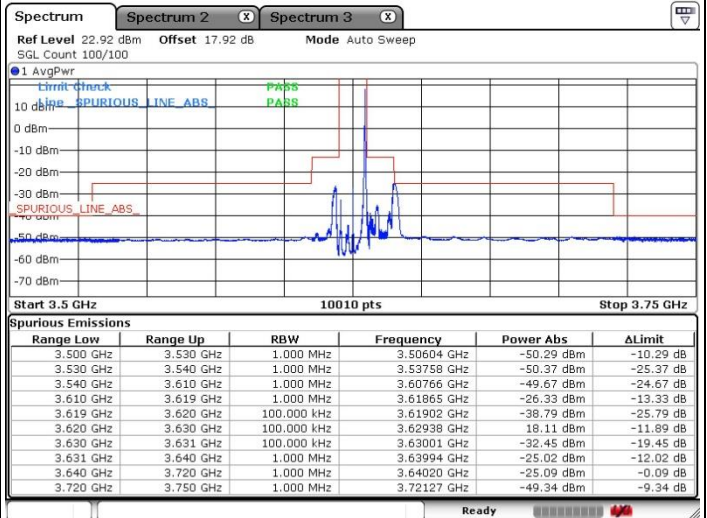

Date: 17. SEP. 2020 19:41:14

Highest Channel / Full RB

N/A

Date: 17. SEP. 2020 19:37:41

LTE Band 48 / 10MHz

QPSK

Lowest Channel / 1RB0

Lowest Channel / 1RBmax

Date: 17.SEP.2020 20:19:18

Date: 17.SEP.2020 20:17:23

Lowest Channel / Full RB

N/A

Date: 17.SEP.2020 20:21:39

LTE Band 48 / 10MHz

QPSK

Middle Channel / 1RB0

Middle Channel / 1RBmax

Date: 17. SEP. 2020 20:09:37

Date: 17. SEP. 2020 20:12:56

Middle Channel / Full RB

N/A

Date: 17. SEP. 2020 20:07:52

LTE Band 48 / 10MHz

QPSK

Highest Channel / 1RB0

Highest Channel / 1RBmax

Date: 17.SEP.2020 20:30:34

Date: 17.SEP.2020 20:33:08

Highest Channel / Full RB

N/A

Date: 17.SEP.2020 20:28:01

LTE Band 48 / 15MHz