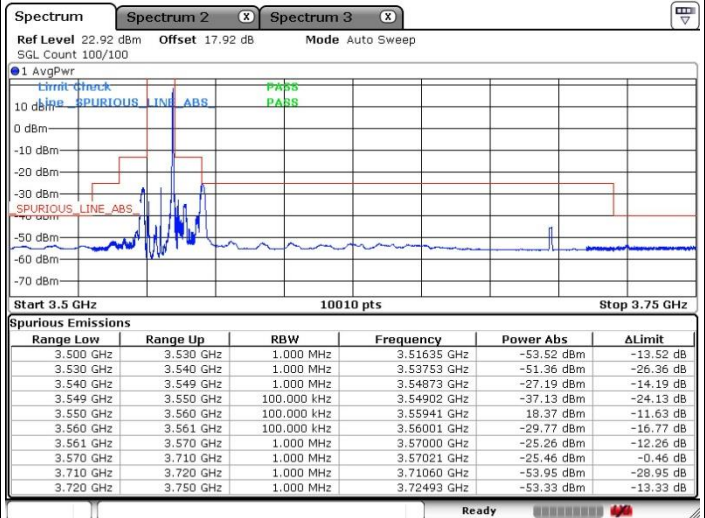

Middle Channel / Full RB

N/A

Date: 17.SEP.2020 19:53:35

LTE Band 48 / 5MHz

QPSK

Highest Channel / 1RB0

Highest Channel / 1RBmax

Date: 17. SEP. 2020 19:43:24

Date: 17. SEP. 2020 19:41:14

Highest Channel / Full RB

N/A

Date: 17. SEP. 2020 19:37:41

LTE Band 48 / 10MHz

QPSK

Lowest Channel / 1RB0

Lowest Channel / 1RBmax

Date: 17.SEP.2020 20:19:18

Date: 17.SEP.2020 20:17:23

Lowest Channel / Full RB

N/A

Date: 17.SEP.2020 20:21:39

LTE Band 48 / 10MHz

QPSK

Middle Channel / 1RB0