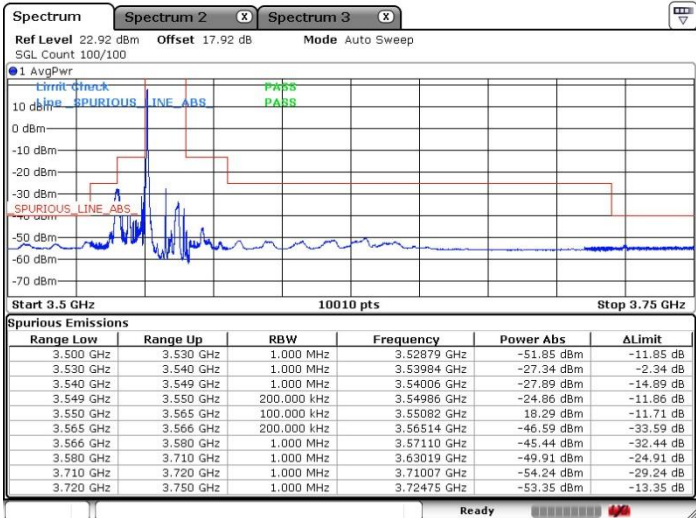

Middle Channel / 1RBmax

Date: 17. SEP. 2020 20:09:37

Date: 17. SEP. 2020 20:12:56

Middle Channel / Full RB

N/A

Date: 17. SEP. 2020 20:07:52

LTE Band 48 / 10MHz

QPSK

Highest Channel / 1RB0

Highest Channel / 1RBmax

Date: 17.SEP.2020 20:30:34

Date: 17.SEP.2020 20:33:08

Highest Channel / Full RB

N/A

Date: 17.SEP.2020 20:28:01

LTE Band 48 / 15MHz

QPSK

Lowest Channel / 1RB0

Lowest Channel / 1RBmax

Date: 17. SEP. 2020 20:49:53

Date: 17. SEP. 2020 20:48:27

Lowest Channel / Full RB

N/A

Date: 17. SEP. 2020 20:53:49