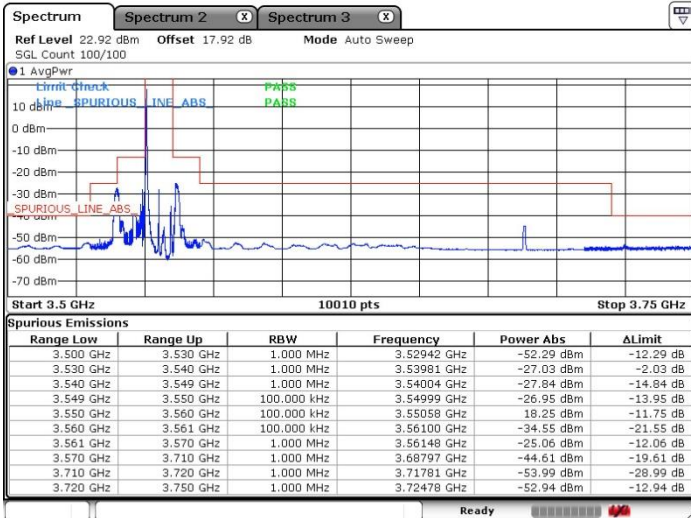

Middle Channel / Full RB

N/A

Date: 17.SEP.2020 19:53:35

LTE Band 48 / 5MHz

QPSK

Highest Channel / 1RB0

Highest Channel / 1RBmax

Date: 17. SEP. 2020 19:43:24

Date: 17. SEP. 2020 19:41:14

Highest Channel / Full RB

N/A

Date: 17. SEP. 2020 19:37:41

LTE Band 48 / 10MHz

QPSK

Lowest Channel / 1RB0

Lowest Channel / 1RBmax

Date: 17.SEP.2020 20:19:18

Date: 17.SEP.2020 20:17:23

Lowest Channel / Full RB

N/A

Date: 17.SEP.2020 20:21:39

LTE Band 48 / 10MHz

QPSK

Middle Channel / 1RB0