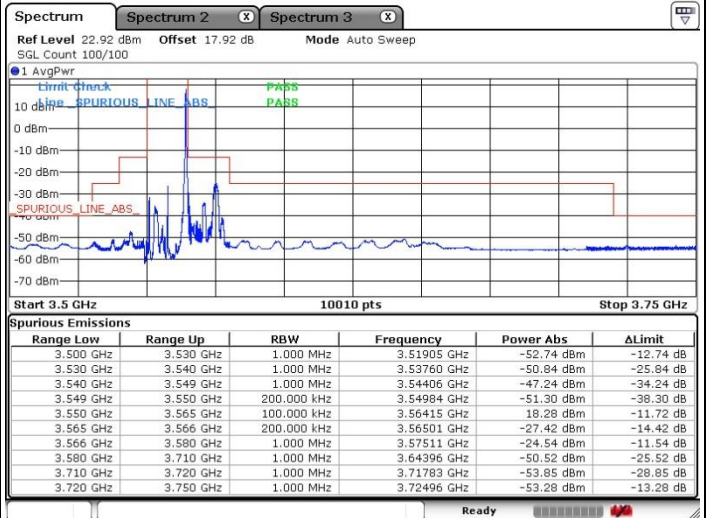

Middle Channel / 1RBmax

Date: 17. SEP. 2020 20:09:37

Date: 17. SEP. 2020 20:12:56

Middle Channel / Full RB

N/A

Date: 17. SEP. 2020 20:07:52

LTE Band 48 / 10MHz

QPSK

Highest Channel / 1RB0

Highest Channel / 1RBmax

Date: 17.SEP.2020 20:30:34

Date: 17.SEP.2020 20:33:08

Highest Channel / Full RB

N/A

Date: 17.SEP.2020 20:28:01

LTE Band 48 / 15MHz

QPSK

Lowest Channel / 1RB0

Lowest Channel / 1RBmax

Date: 17. SEP. 2020 20:49:53

Date: 17. SEP. 2020 20:48:27

Lowest Channel / Full RB

N/A

Date: 17. SEP. 2020 20:53:49

LTE Band 48 / 15MHz

QPSK

Middle Channel / 1RB0

Middle Channel / 1RBmax

Date: 17.SEP.2020 20:41:25

Date: 17.SEP.2020 20:43:41

Middle Channel / Full RB

N/A