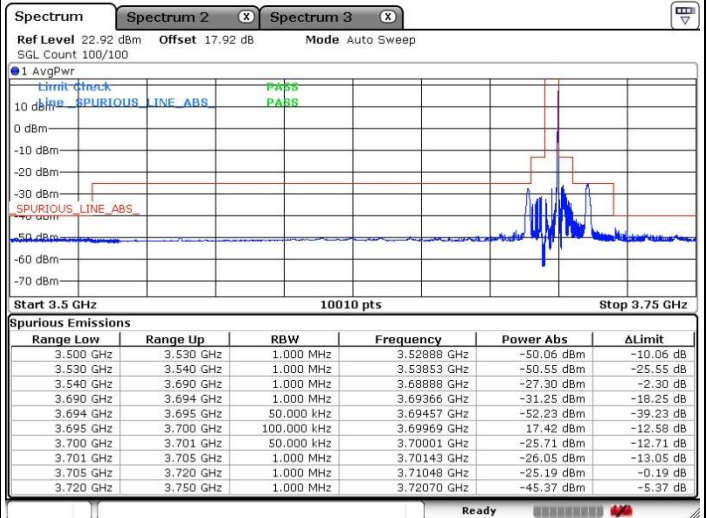

Middle Channel / Full RB

N/A

Date: 17.SEP.2020 19:53:35

LTE Band 48 / 5MHz

QPSK

Highest Channel / 1RB0

Highest Channel / 1RBmax

Date: 17. SEP. 2020 19:43:24

Date: 17. SEP. 2020 19:41:14

Highest Channel / Full RB

N/A

Date: 17. SEP. 2020 19:37:41

LTE Band 48 / 10MHz

QPSK

Lowest Channel / 1RB0

Lowest Channel / 1RBmax

Date: 17.SEP.2020 20:19:18

Date: 17.SEP.2020 20:17:23

Lowest Channel / Full RB

N/A

Date: 17.SEP.2020 20:21:39

LTE Band 48 / 10MHz

QPSK

Middle Channel / 1RB0