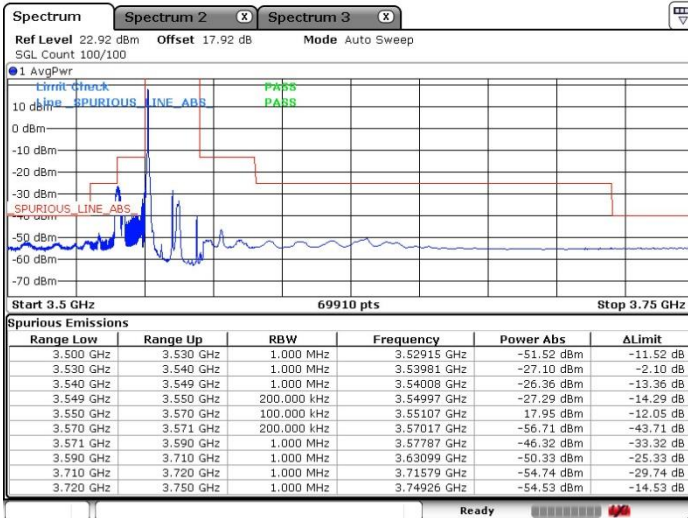

Date: 17.SEP.2020 20:37:11

LTE Band 48 / 15MHz

QPSK

Highest Channel / 1RB0

Highest Channel / 1RBmax

Date: 17.SEP.2020 21:04:59

Date: 17.SEP.2020 21:08:23

Highest Channel / Full RB

N/A

Date: 17.SEP.2020 21:02:08

LTE Band 48 / 20MHz

QPSK

Lowest Channel / 1RB0

Lowest Channel / 1RBmax

Date: 17.SEP.2020 21:27:49

Date: 17.SEP.2020 21:26:16

Lowest Channel / Full RB

N/A

Date: 17.SEP.2020 21:34:34

LTE Band 48 / 20MHz

QPSK

Middle Channel / 1RB0

Middle Channel / 1RBmax

Date: 17.SEP.2020 21:17:44

Date: 17.SEP.2020 21:21:32

Middle Channel / Full RB

N/A

Date: 17.SEP.2020 21:14:20

LTE Band 48 / 20MHz

QPSK

Highest Channel / 1RB0

Highest Channel / 1RBmax