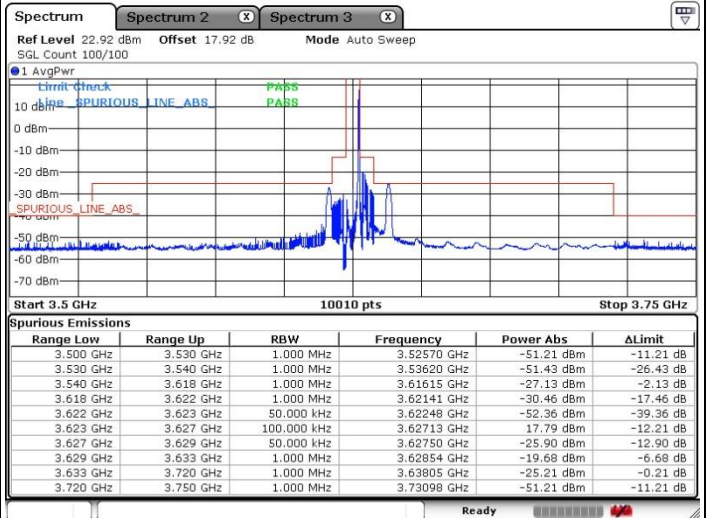

Date: 18 SEP 2020 23:28:41

Conducted Band Edge

LTE Band 48 / 5MHz

QPSK

Middle Channel / 1RB0

Middle Channel / 1RBmax

Date: 17.SEP.2020 19:57:22

Date: 17.SEP.2020 20:00:38

Middle Channel / Full RB

N/A

Date: 17.SEP.2020 19:53:35

LTE Band 48 / 5MHz

QPSK

Highest Channel / 1RB0

Highest Channel / 1RBmax

Date: 17. SEP. 2020 19:43:24

Date: 17. SEP. 2020 19:41:14

Highest Channel / Full RB

N/A

Date: 17. SEP. 2020 19:37:41

LTE Band 48 / 10MHz

QPSK

Lowest Channel / 1RB0

Lowest Channel / 1RBmax