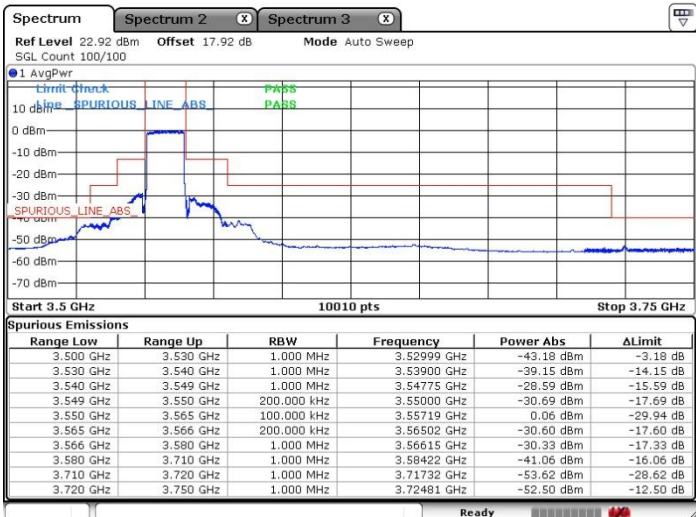

Highest Channel / 1RB0

Highest Channel / 1RBmax

Date: 17.SEP.2020 20:30:34

Date: 17.SEP.2020 20:33:08

Highest Channel / Full RB

N/A

Date: 17.SEP.2020 20:28:01

LTE Band 48 / 15MHz

QPSK

Lowest Channel / 1RB0

Lowest Channel / 1RBmax

Date: 17. SEP. 2020 20:49:53

Date: 17. SEP. 2020 20:48:27

Lowest Channel / Full RB

N/A

Date: 17. SEP. 2020 20:53:49

LTE Band 48 / 15MHz

QPSK

Middle Channel / 1RB0

Middle Channel / 1RBmax

Date: 17.SEP.2020 20:41:25

Date: 17.SEP.2020 20:43:41

Middle Channel / Full RB

N/A

Date: 17.SEP.2020 20:37:11

LTE Band 48 / 15MHz

QPSK

Highest Channel / 1RB0

Highest Channel / 1RBmax

Date: 17.SEP.2020 21:04:59

Date: 17.SEP.2020 21:08:23

Highest Channel / Full RB