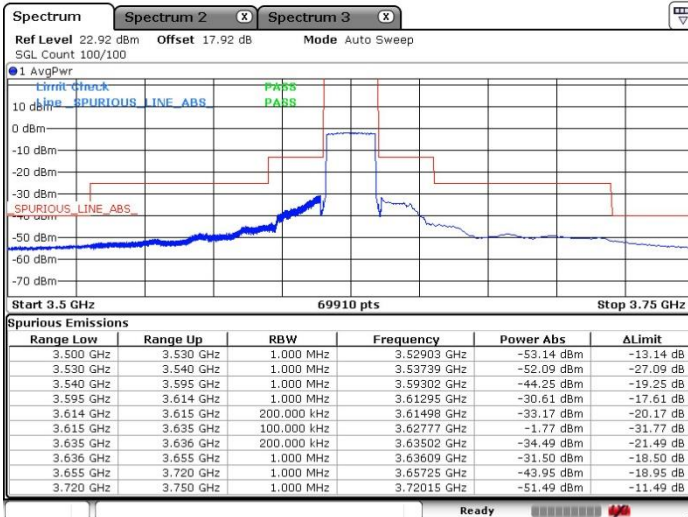

N/A

Date: 17.SEP.2020 21:02:08

LTE Band 48 / 20MHz

QPSK

Lowest Channel / 1RB0

Lowest Channel / 1RBmax

Date: 17.SEP.2020 21:27:49

Date: 17.SEP.2020 21:26:16

Lowest Channel / Full RB

N/A

Date: 17.SEP.2020 21:34:34

LTE Band 48 / 20MHz

QPSK

Middle Channel / 1RB0

Middle Channel / 1RBmax

Date: 17.SEP.2020 21:17:44

Date: 17.SEP.2020 21:21:32

Middle Channel / Full RB

N/A

Date: 17.SEP.2020 21:14:20

LTE Band 48 / 20MHz

QPSK

Highest Channel / 1RB0

Highest Channel / 1RBmax

Date: 17.SEP.2020 21:41:40

Date: 17.SEP.2020 21:45:11

Highest Channel / Full RB

N/A

Date: 17.SEP.2020 21:39:42

LTE Band 48 / 5MHz

16QAM

Lowest Channel / 1RB0