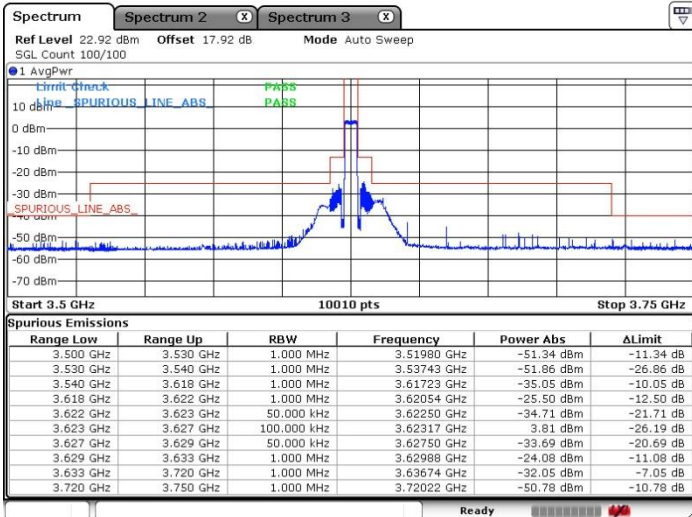

Date: 17.SEP.2020 21:41:40

Date: 17.SEP.2020 21:45:11

Highest Channel / Full RB

N/A

Date: 17.SEP.2020 21:39:42

LTE Band 48 / 5MHz

16QAM

Lowest Channel / 1RB0

Lowest Channel / 1RBmax

Date: 17.SEP.2020 19:47:09

Date: 17.SEP.2020 19:48:00

Lowest Channel / Full RB

N/A

Date: 17.SEP.2020 19:50:51

LTE Band 48 / 5MHz

16QAM

Middle Channel / 1RB0

Middle Channel / 1RBmax

Date: 17.SEP.2020 19:58:58

Date: 17.SEP.2020 20:03:23

Middle Channel / Full RB

N/A

Date: 17.SEP.2020 19:52:38

LTE Band 48 / 5MHz

16QAM

Highest Channel / 1RB0

Highest Channel / 1RBmax

Date: 17. SEP. 2020 19:35:40

Date: 17. SEP. 2020 19:42:25

Highest Channel / Full RB

N/A

Date: 17. SEP. 2020 19:38:39