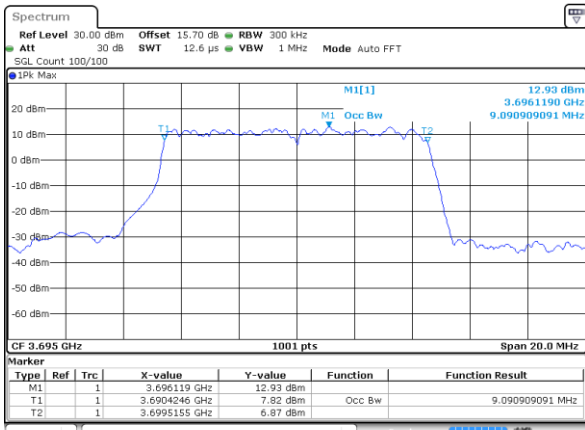

LTE Band 48

Lowest Channel / 10MHz / QPSK

Lowest Channel / 10MHz / 16QAM

Middle Channel / 10MHz / QPSK

Middle Channel / 10MHz / 16QAM

Highest Channel / 10MHz / QPSK

Highest Channel / 10MHz / 16QAM

LTE Band 48