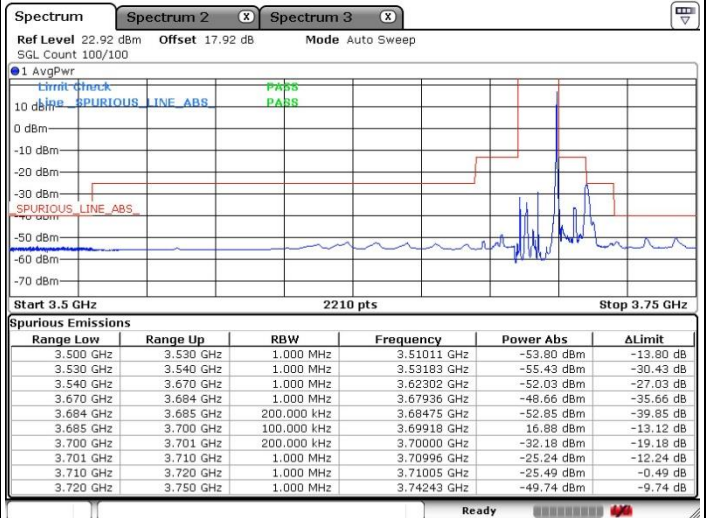

LTE Band 48 / 15MHz

QPSK

Middle Channel / 1RB0

Middle Channel / 1RBmax

Date: 17.SEP.2020 20:41:25

Date: 17.SEP.2020 20:43:41

Middle Channel / Full RB

N/A

Date: 17.SEP.2020 20:37:11

LTE Band 48 / 15MHz

QPSK

Highest Channel / 1RB0

Highest Channel / 1RBmax

Date: 17.SEP.2020 21:04:59

Date: 17.SEP.2020 21:08:23

Highest Channel / Full RB

N/A

Date: 17.SEP.2020 21:02:08

LTE Band 48 / 20MHz

QPSK

Lowest Channel / 1RB0

Lowest Channel / 1RBmax

Date: 17.SEP.2020 21:27:49

Date: 17.SEP.2020 21:26:16

Lowest Channel / Full RB

N/A

Date: 17.SEP.2020 21:34:34

LTE Band 48 / 20MHz

QPSK

Middle Channel / 1RB0

Middle Channel / 1RBmax

Date: 17.SEP.2020 21:17:44