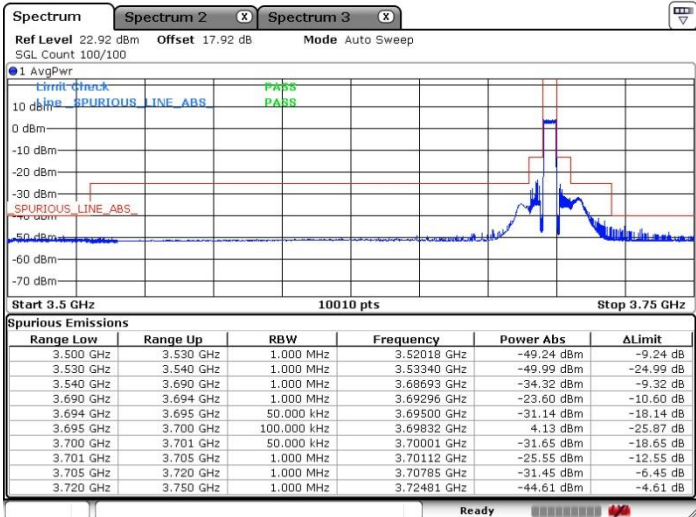

Middle Channel / Full RB

N/A

Date: 17.SEP.2020 19:53:35

LTE Band 48 / 5MHz

QPSK

Highest Channel / 1RB0

Highest Channel / 1RBmax

Date: 17. SEP. 2020 19:43:24

Date: 17. SEP. 2020 19:41:14

Highest Channel / Full RB

N/A

Date: 17. SEP. 2020 19:37:41

LTE Band 48 / 10MHz

QPSK

Lowest Channel / 1RB0

Lowest Channel / 1RBmax

Date: 17.SEP.2020 20:19:18

Date: 17.SEP.2020 20:17:23

Lowest Channel / Full RB

N/A

Date: 17.SEP.2020 20:21:39

LTE Band 48 / 10MHz

QPSK

Middle Channel / 1RB0