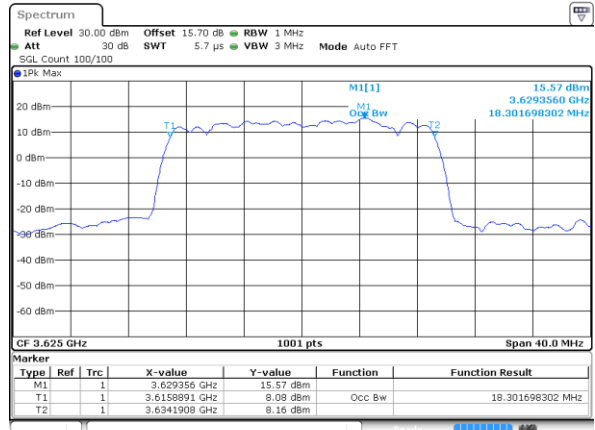

Middle Channel / 20MHz / 16QAM

Date: 18 SEP 2020 23:34:01