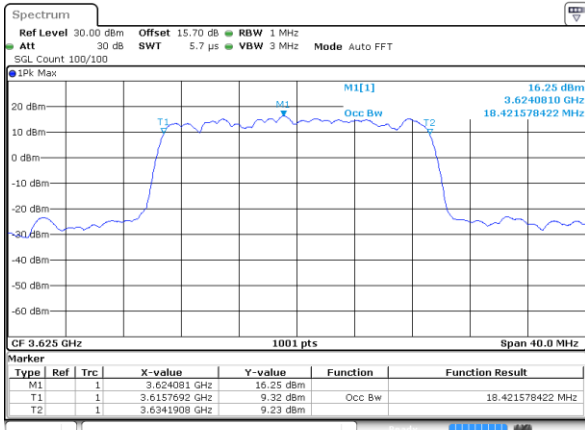

Middle Channel / 20MHz / QPSK

Date: 18 SEP 2020 23:32:59