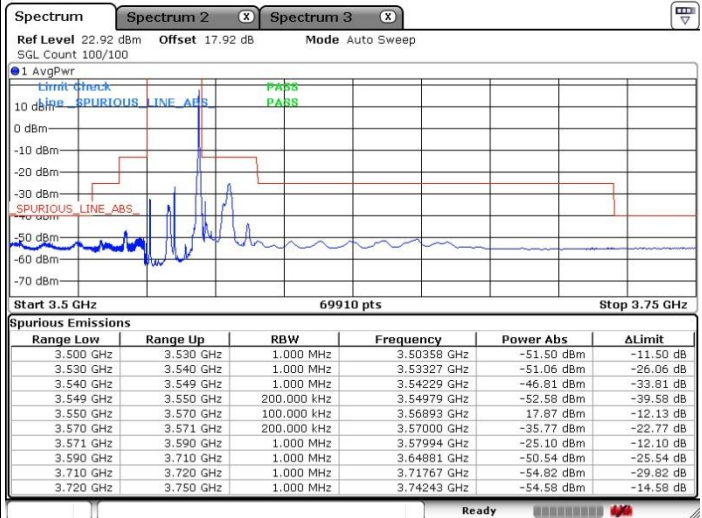

Date: 17.SEP.2020 20:37:11

LTE Band 48 / 15MHz

QPSK

Highest Channel / 1RB0

Highest Channel / 1RBmax

Date: 17.SEP.2020 21:04:59

Date: 17.SEP.2020 21:08:23

Highest Channel / Full RB

N/A

Date: 17.SEP.2020 21:02:08

LTE Band 48 / 20MHz

QPSK

Lowest Channel / 1RB0

Lowest Channel / 1RBmax

Date: 17.SEP.2020 21:27:49

Date: 17.SEP.2020 21:26:16

Lowest Channel / Full RB

N/A

Date: 17.SEP.2020 21:34:34

LTE Band 48 / 20MHz

QPSK

Middle Channel / 1RB0

Middle Channel / 1RBmax

Date: 17.SEP.2020 21:17:44

Date: 17.SEP.2020 21:21:32

Middle Channel / Full RB

N/A

Date: 17.SEP.2020 21:14:20

LTE Band 48 / 20MHz

QPSK

Highest Channel / 1RB0

Highest Channel / 1RBmax