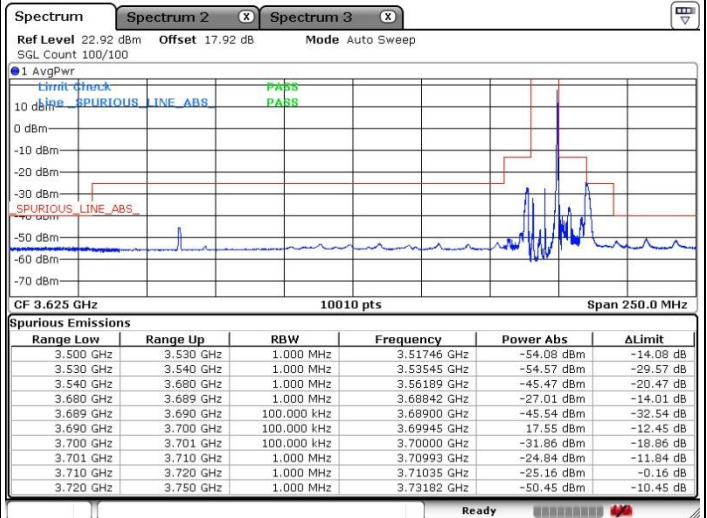

Date: 17.SEP.2020 20:19:18

Date: 17.SEP.2020 20:17:23

Lowest Channel / Full RB

N/A

Date: 17.SEP.2020 20:21:39

LTE Band 48 / 10MHz

QPSK

Middle Channel / 1RB0

Middle Channel / 1RBmax

Date: 17. SEP. 2020 20:09:37

Date: 17. SEP. 2020 20:12:56

Middle Channel / Full RB

N/A

Date: 17. SEP. 2020 20:07:52

LTE Band 48 / 10MHz

QPSK

Highest Channel / 1RB0

Highest Channel / 1RBmax

Date: 17.SEP.2020 20:30:34

Date: 17.SEP.2020 20:33:08

Highest Channel / Full RB

N/A

Date: 17.SEP.2020 20:28:01

LTE Band 48 / 15MHz

QPSK

Lowest Channel / 1RB0

Lowest Channel / 1RBmax

Date: 17. SEP. 2020 20:49:53

Date: 17. SEP. 2020 20:48:27

Lowest Channel / Full RB

N/A

Date: 17. SEP. 2020 20:53:49