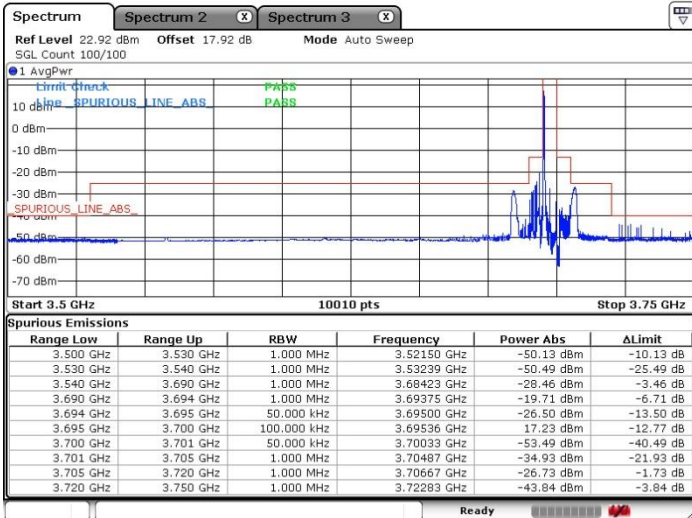

Date: 17.SEP.2020 21:41:40

Date: 17.SEP.2020 21:45:11

Highest Channel / Full RB

N/A

Date: 17.SEP.2020 21:39:42

LTE Band 48 / 5MHz

16QAM

Lowest Channel / 1RB0

Lowest Channel / 1RBmax

Date: 17.SEP.2020 19:47:09

Date: 17.SEP.2020 19:48:00

Lowest Channel / Full RB

N/A

Date: 17.SEP.2020 19:50:51

LTE Band 48 / 5MHz

16QAM

Middle Channel / 1RB0

Middle Channel / 1RBmax

Date: 17.SEP.2020 19:58:58

Date: 17.SEP.2020 20:03:23

Middle Channel / Full RB

N/A

Date: 17.SEP.2020 19:52:38

LTE Band 48 / 5MHz

16QAM

Highest Channel / 1RB0

Highest Channel / 1RBmax

Date: 17. SEP. 2020 19:35:40

Date: 17. SEP. 2020 19:42:25

Highest Channel / Full RB

N/A

Date: 17. SEP. 2020 19:38:39