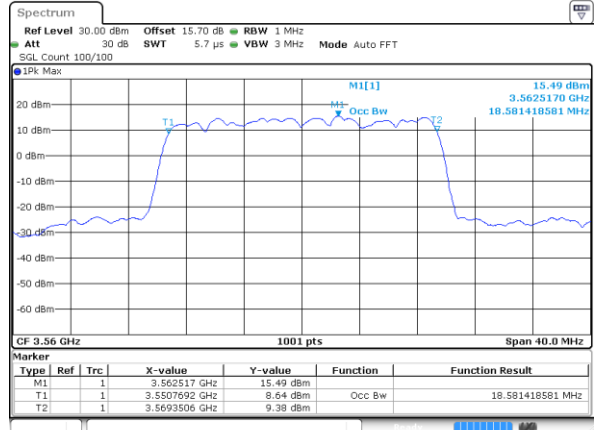

Highest Channel / 15MHz / QPSK

Date: 18 SEP 2020 23:21:30

Highest Channel / 15MHz / 16QAM

Date: 18 SEP 2020 23:21:49

LTE Band 48

Lowest Channel / 20MHz / QPSK

Date: 18 SEP 2020 23:29:35

Lowest Channel / 20MHz / 16QAM