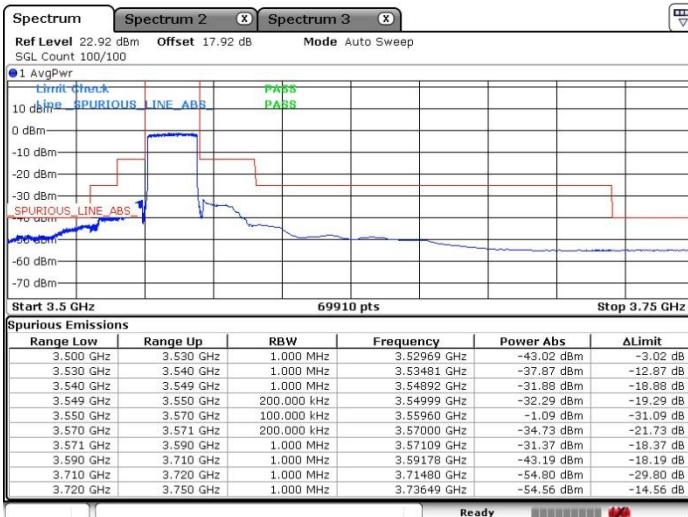

Date: 17.SEP.2020 20:37:11

LTE Band 48 / 15MHz

QPSK

Highest Channel / 1RB0

Highest Channel / 1RBmax

Date: 17.SEP.2020 21:04:59

Date: 17.SEP.2020 21:08:23

Highest Channel / Full RB

N/A

Date: 17.SEP.2020 21:02:08

LTE Band 48 / 20MHz

QPSK

Lowest Channel / 1RB0

Lowest Channel / 1RBmax

Date: 17.SEP.2020 21:27:49

Date: 17.SEP.2020 21:26:16

Lowest Channel / Full RB

N/A

Date: 17.SEP.2020 21:34:34

LTE Band 48 / 20MHz

QPSK

Middle Channel / 1RB0

Middle Channel / 1RBmax

Date: 17.SEP.2020 21:17:44

Date: 17.SEP.2020 21:21:32

Middle Channel / Full RB

N/A

Date: 17.SEP.2020 21:14:20

LTE Band 48 / 20MHz

QPSK

Highest Channel / 1RB0

Highest Channel / 1RBmax