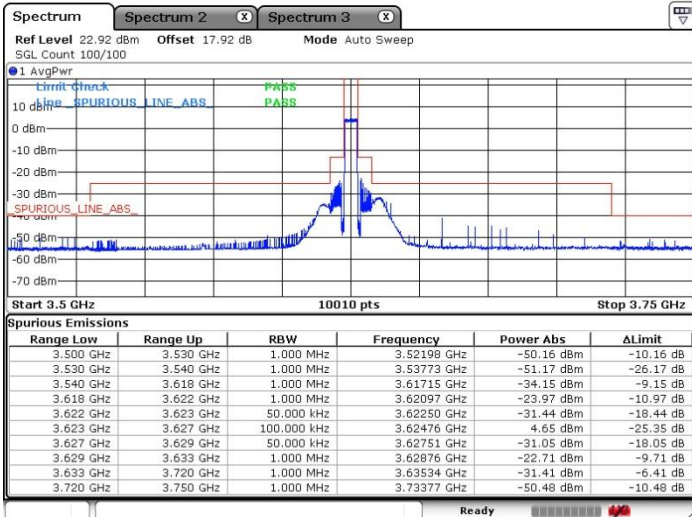

Date: 18 SEP 2020 23:28:41

Conducted Band Edge

LTE Band 48 / 5MHz

QPSK

Middle Channel / 1RB0

Middle Channel / 1RBmax

Date: 17.SEP.2020 19:57:22

Date: 17.SEP.2020 20:00:38

Middle Channel / Full RB

N/A

Date: 17.SEP.2020 19:53:35

LTE Band 48 / 5MHz

QPSK

Highest Channel / 1RB0

Highest Channel / 1RBmax

Date: 17. SEP. 2020 19:43:24

Date: 17. SEP. 2020 19:41:14

Highest Channel / Full RB

N/A

Date: 17. SEP. 2020 19:37:41

LTE Band 48 / 10MHz

QPSK

Lowest Channel / 1RB0

Lowest Channel / 1RBmax