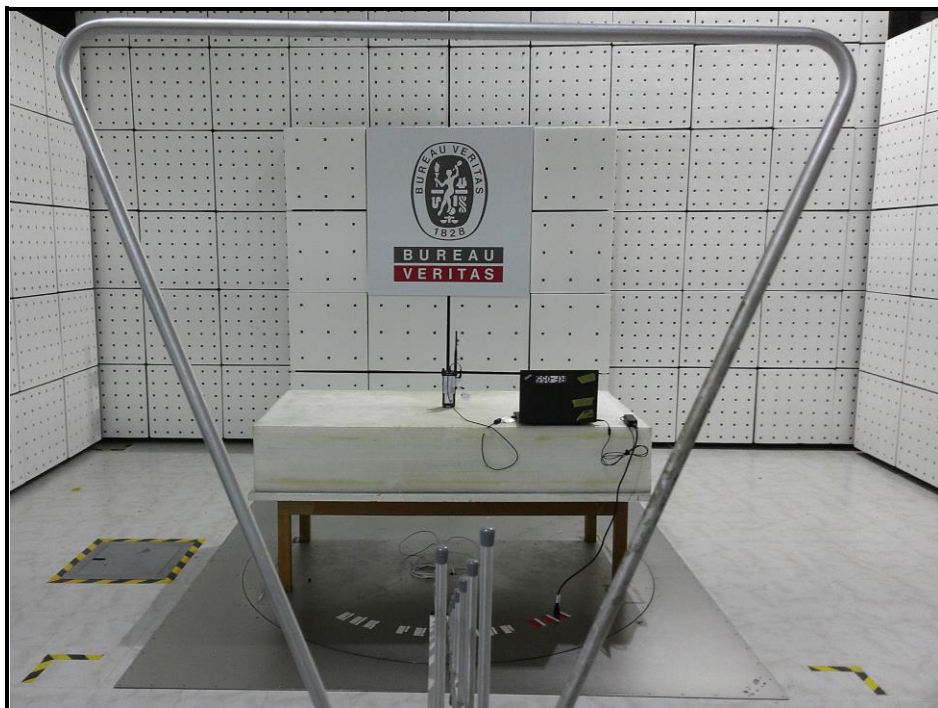

## PHOTOGRAPHS OF THE TEST CONFIGURATION

CONDUCTED EMISSION TEST

Mode B

RADIATED EMISSION TEST 30MHz~1GHz  
(NFC)  
Mode A

Mode B

RADIATED EMISSION TEST BELOW 30MHz  
(NFC)  
Mode A

Mode B