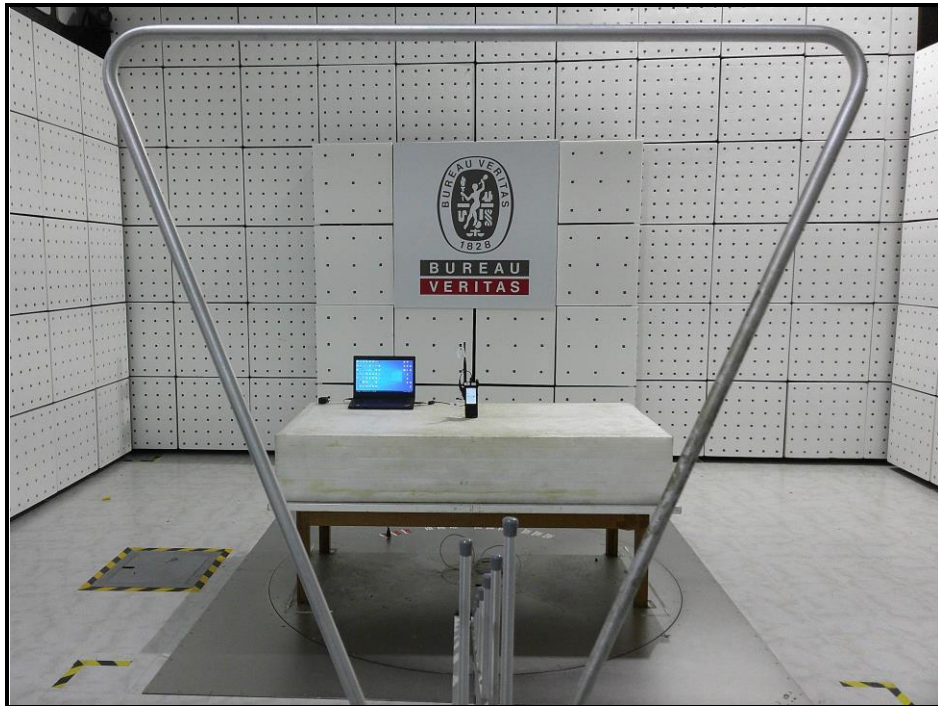

## PHOTOGRAPHS OF THE TEST CONFIGURATION

CONDUCTED EMISSION TEST

Mode B

RADIATED EMISSION TEST 30MHz~1GHz  
(NFC)  
Mode A

Mode B

RADIATED EMISSION TEST BELOW 30MHz  
(NFC)  
Mode A

Mode B