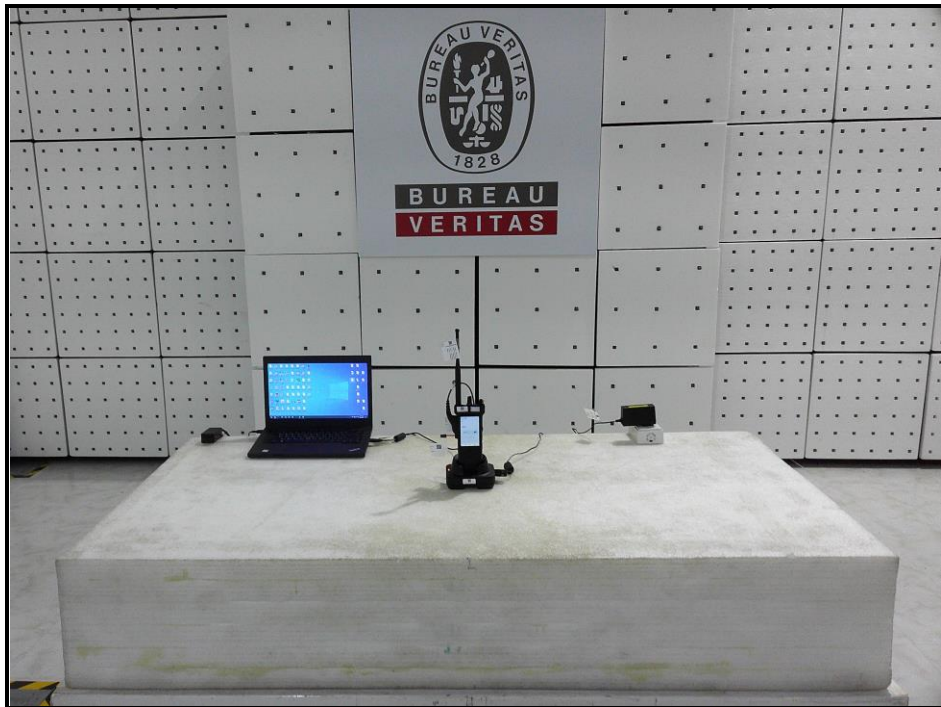

## PHOTOGRAPHS OF THE TEST CONFIGURATION

CONDUCTED EMISSION TEST

Mode B

RADIATED EMISSION TEST 30MHz~1GHz  
(NFC)  
Mode A

Mode B

RADIATED EMISSION TEST BELOW 30MHz  
(NFC)  
Mode A

Mode B