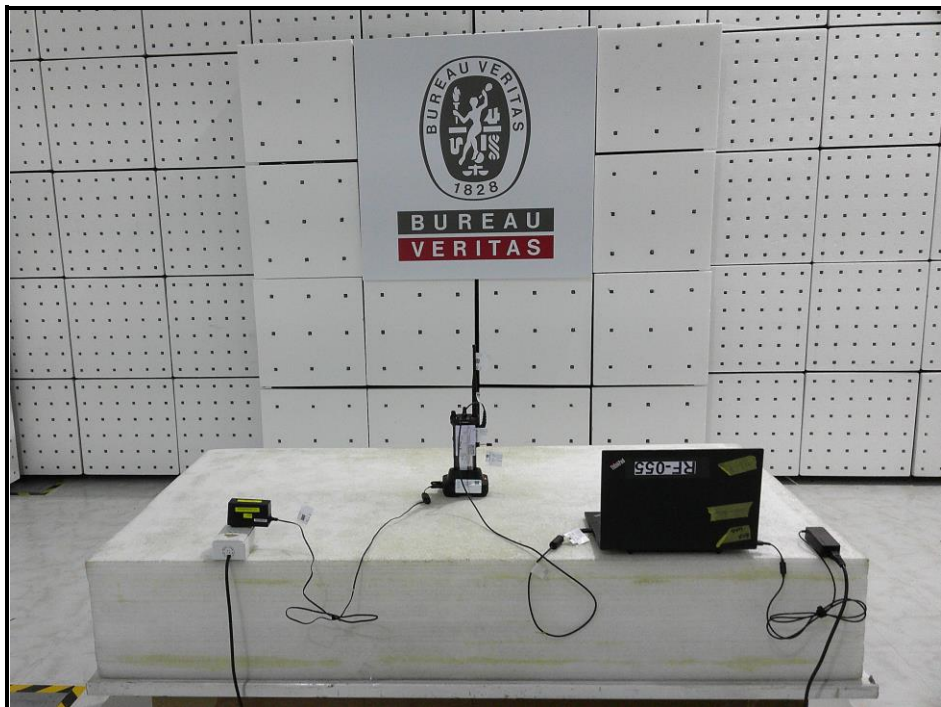

## PHOTOGRAPHS OF THE TEST CONFIGURATION

CONDUCTED EMISSION TEST

Mode B

RADIATED EMISSION TEST 30MHz~1GHz  
(NFC)  
Mode A

Mode B

RADIATED EMISSION TEST BELOW 30MHz  
(NFC)  
Mode A

Mode B