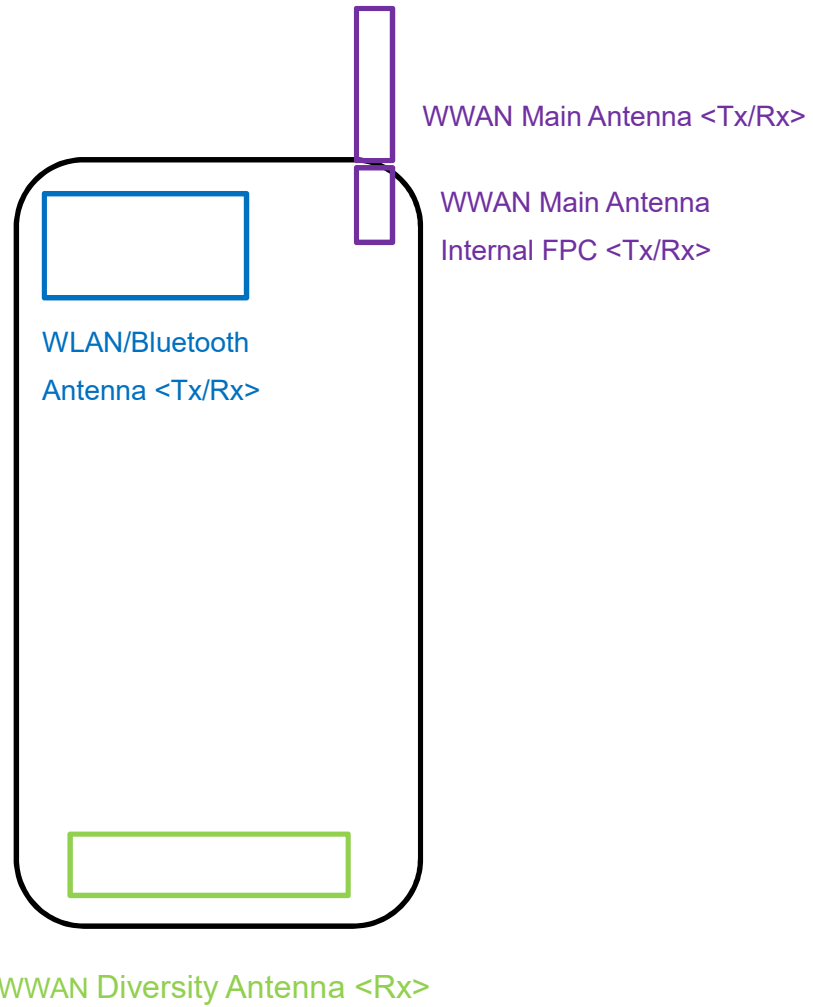

Appendix D. SAR Test Setup Photos

In the front of face at 25mm

Front with Swivel Carry Holster,  
Test Separation 0 mm

Back with Swivel Carry Holster,  
Test Separation 0 mm

Back with Belt Clip, Test Separation 0 mm

## Antenna Location

**Front View**