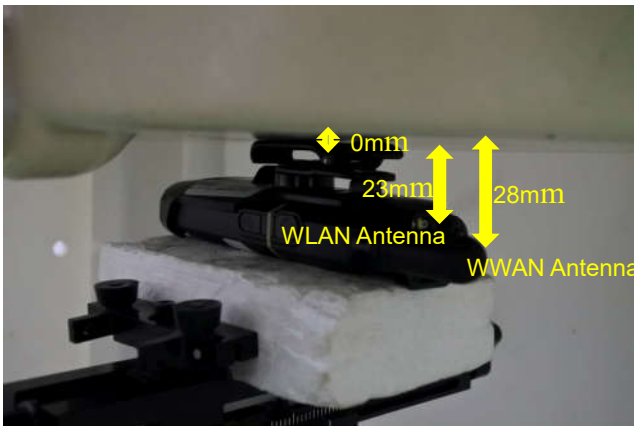

Appendix D. SAR Test Setup Photos

In the front of face at 25mm

Front with Swivel Carry Holster,  
Test Separation 0 mm

Back with Swivel Carry Holster,  
Test Separation 0 mm

Back with Belt Clip, Test Separation 0 mm

## Antenna Location

**Front View**