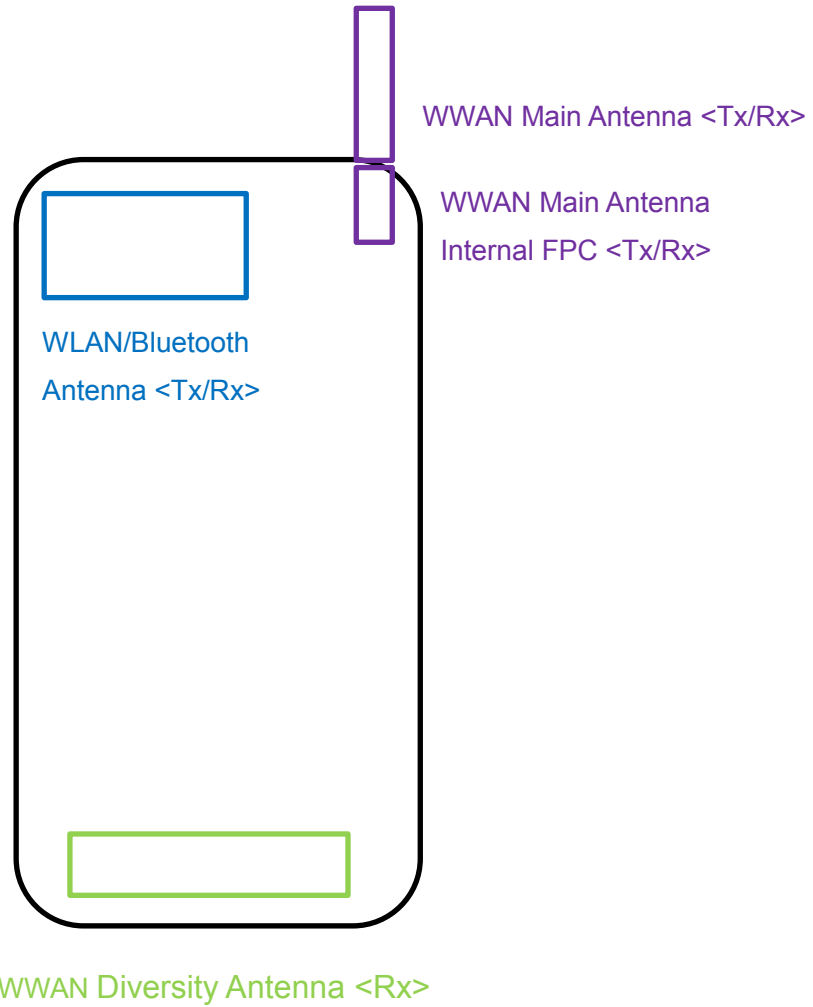

Appendix D. SAR Test Setup Photos

In the front of face at 25mm

Front with Swivel Carry Holster,
Test Separation 0 mm

Back with Swivel Carry Holster,
Test Separation 0 mm

Back with Belt Clip, Test Separation 0 mm

Antenna Location

Front View