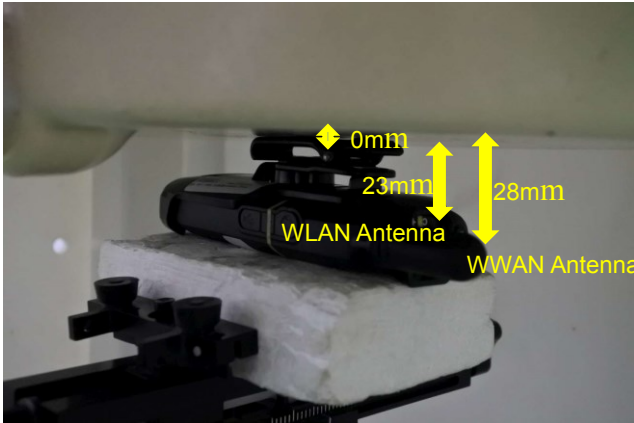

Appendix D. SAR Test Setup Photos

In the front of face at 25mm

Front with Swivel Carry Holster,
Test Separation 0 mm

Back with Swivel Carry Holster,
Test Separation 0 mm

Back with Belt Clip, Test Separation 0 mm

Antenna Location

Front View