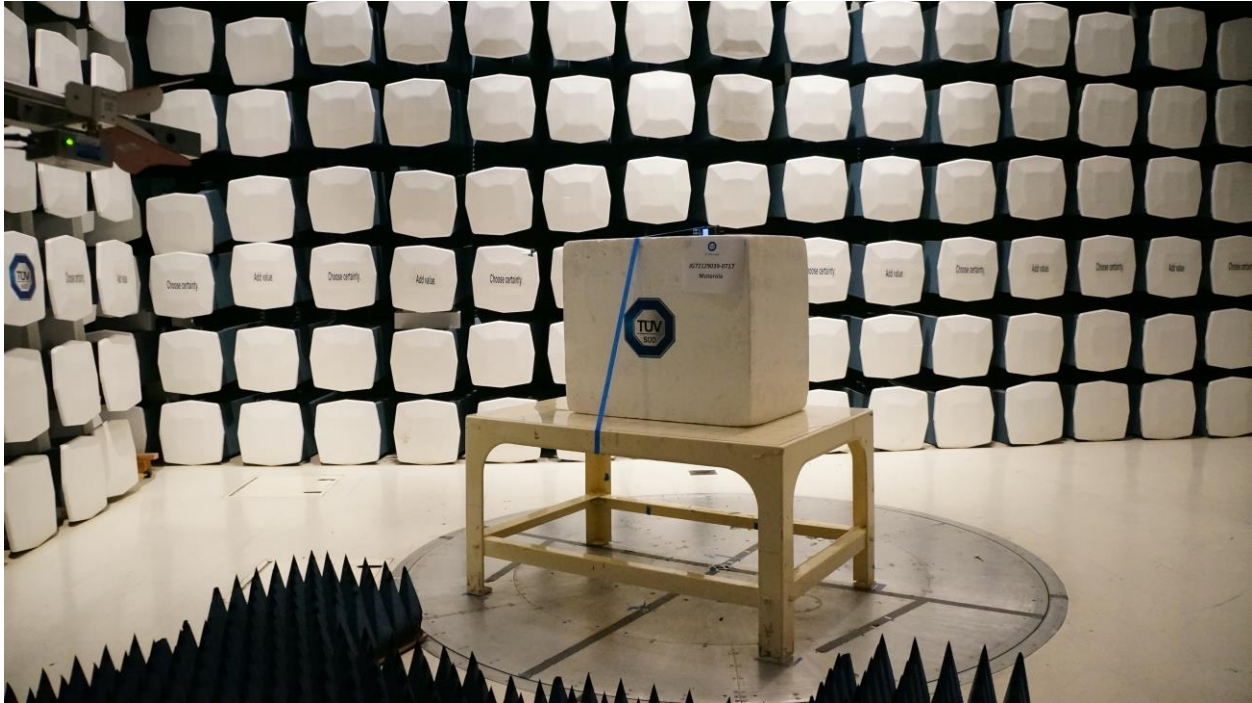

Test Setup Photos

Radiated Emissions Test Setup (Below 30 MHz - Front)

Radiated Emissions Test Setup (Below 30 MHz - Back)

Radiated Emissions Test Setup (Below 1000 MHz - Front)

Radiated Emissions Test Setup (Below 1000 MHz - Back)

Radiated Emissions Test Setup (Above 1000 MHz - Front)

Radiated Emissions Test Setup (Above 1000 MHz - Back)

Radiated Emissions Test Setup (Above 18000 MHz - Front)

Radiated Emissions Test Setup (Above 18000 MHz - Back)