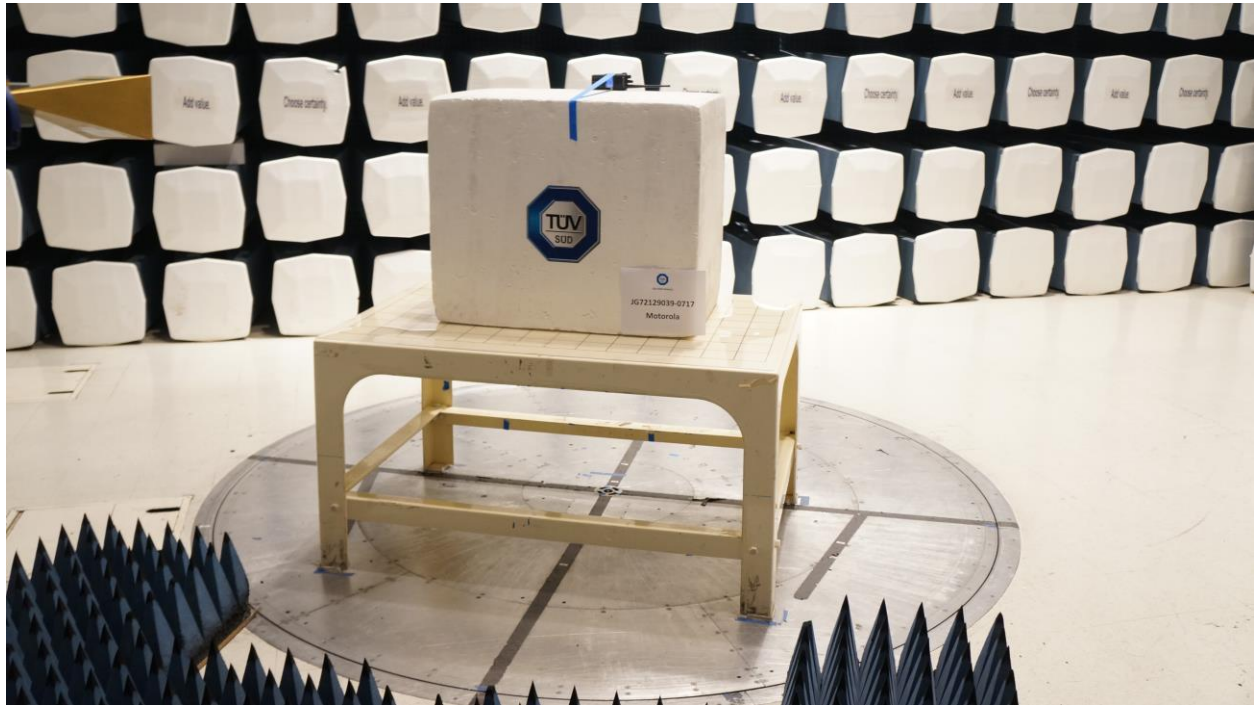

Test Setup Photos

Radiated Emissions Test Setup (Below 30 MHz - Front)

Radiated Emissions Test Setup (Below 30 MHz - Back)

Radiated Emissions Test Setup (Below 1000 MHz - Front)

Radiated Emissions Test Setup (Below 1000 MHz - Back)

Radiated Emissions Test Setup (Above 1000 MHz - Front)

Radiated Emissions Test Setup (Above 1000 MHz - Back)

Radiated Emissions Test Setup (Above 18000 MHz - Front)

Radiated Emissions Test Setup (Above 18000 MHz - Back)