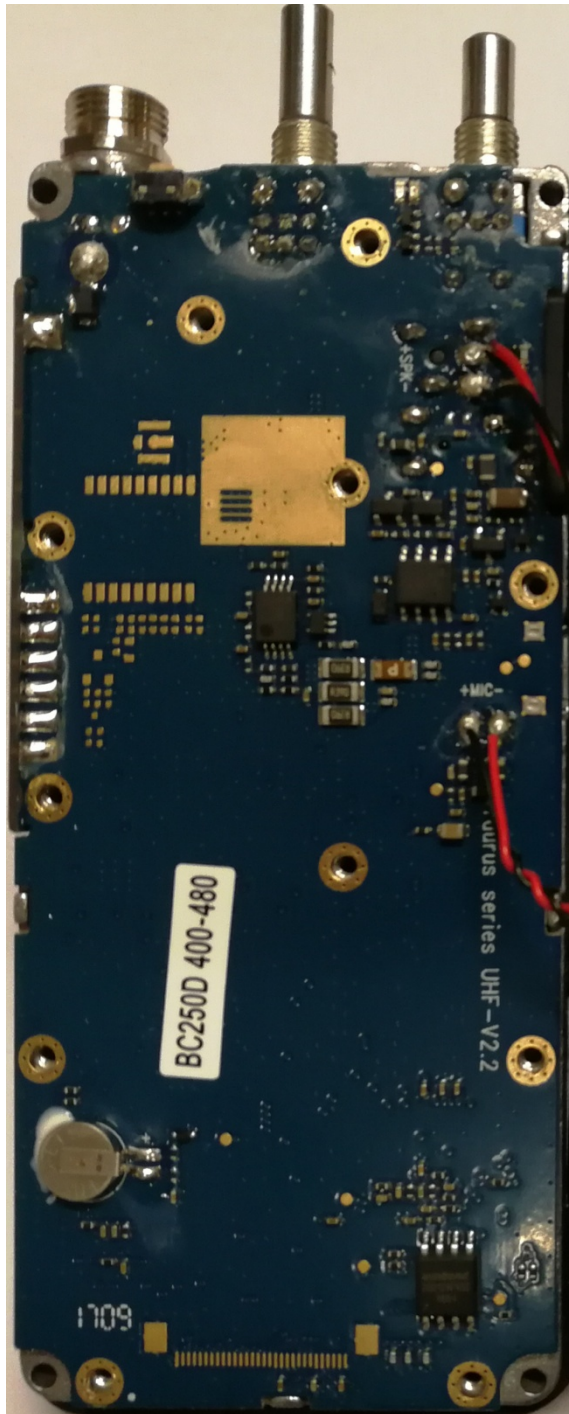

VERTEX STANDARD LMR, INC.

Tamachi First Bldg. 4-6-8 Shibaura, Minato-ku, Tokyo 108-0023 Japan

Tel: 81-(0)3-6722-2400 Fax: 81-(0)3-6722-2405

FCC ID: AZ489FT4949 / IC: 109U-89FT4949

EXHIBIT 9

INTERNAL PHOTOGRAPHS

(Pursuant to FCC Part 2.1033(b)(7), 2.1033(c)(14) and RSP 100 Sec 4)

The following photographs are attached.

Exhibit

- | | |
|--|----|
| 1. RF board without Shields (Top). | 9A |
| 2. RF board without Shields (Bottom). | 9B |
| 4. RF board with chassis and housing (front side), | 9C |
| 5. Chassis and housing (back side), | 9D |
| 6. Exploded View of radio | 9E |

Exhibit 9A

RF board without Shields (Top)
(BC250D)

Exhibit 9B

RF board without Shields (Bottom)
(BC250D)

Exhibit 9C

RF board with chassis and housing (front side), (BC250D)

Exhibit 9D

Chassis and Housing (Back side), (BC250D)

Exhibit 9E

Exploded View of Radio (BC250D)