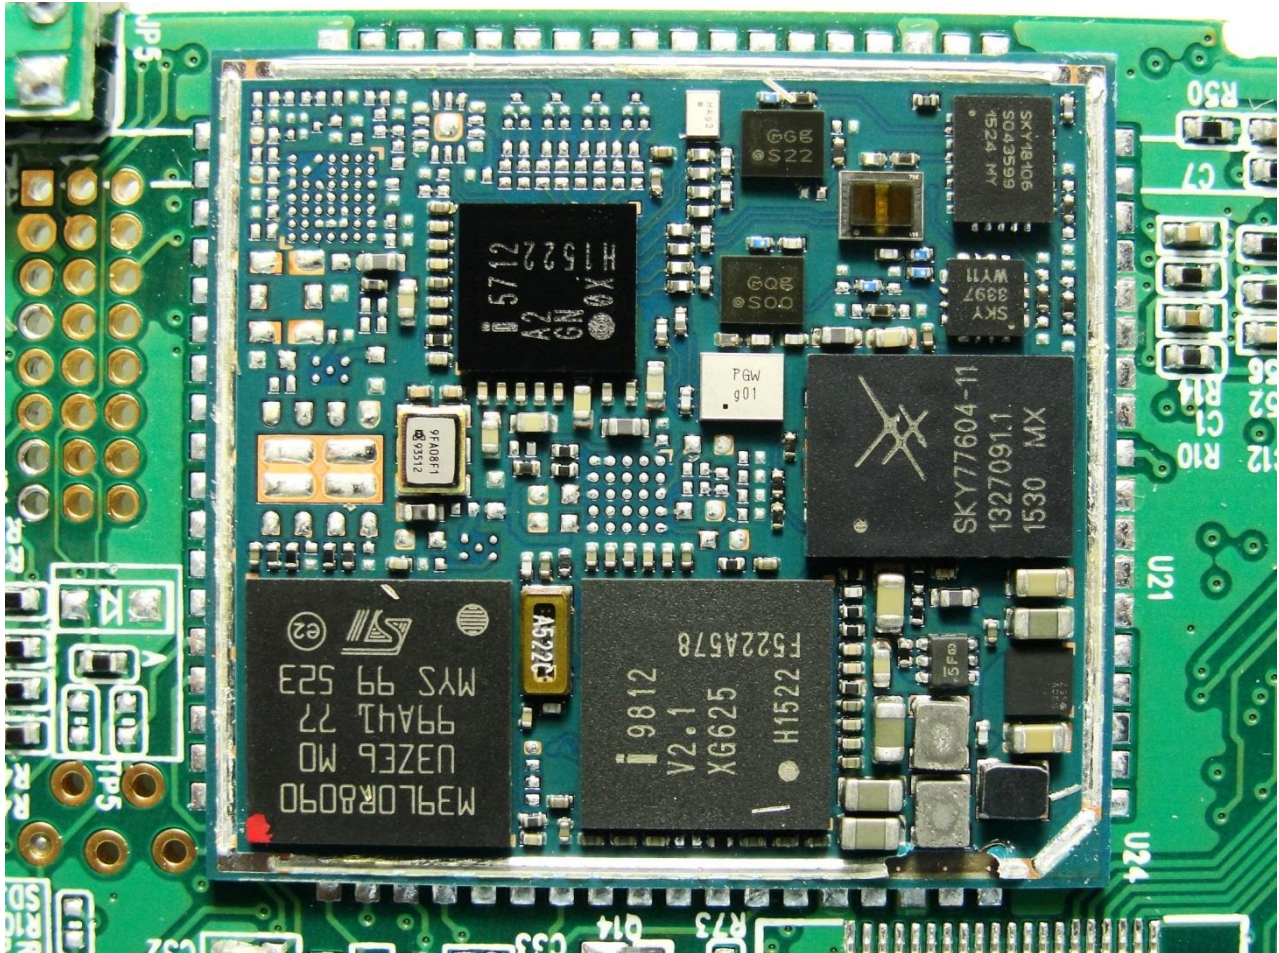

Brand Name: GL GoodLife

Model Name: Cloudia

Marketing Name: GL GoodLife Blood Glucose Monitoring System (Cloudia)

Brand Name: GL GoodLife

Model Name: Cloudia

Marketing Name: GL GoodLife Blood Glucose Monitoring System (Cloudia)