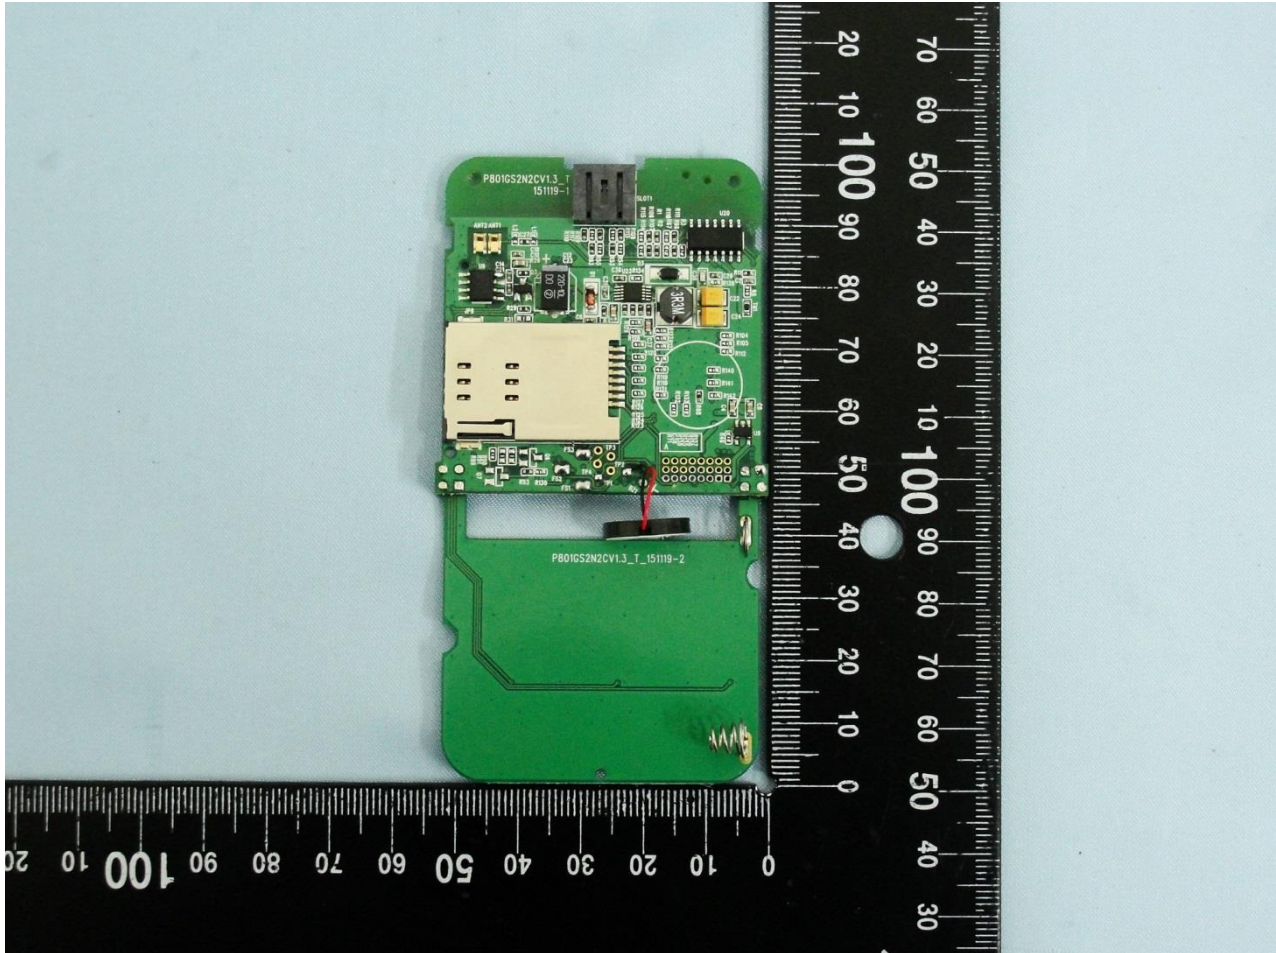

2. Internal Photograph of EUT

Brand Name: GL GoodLife

Model Name: Cloudia

Marketing Name: GL GoodLife Blood Glucose Monitoring System (Cloudia)

Brand Name: GL GoodLife

Model Name: Cloudia

Marketing Name: GL GoodLife Blood Glucose Monitoring System (Cloudia)