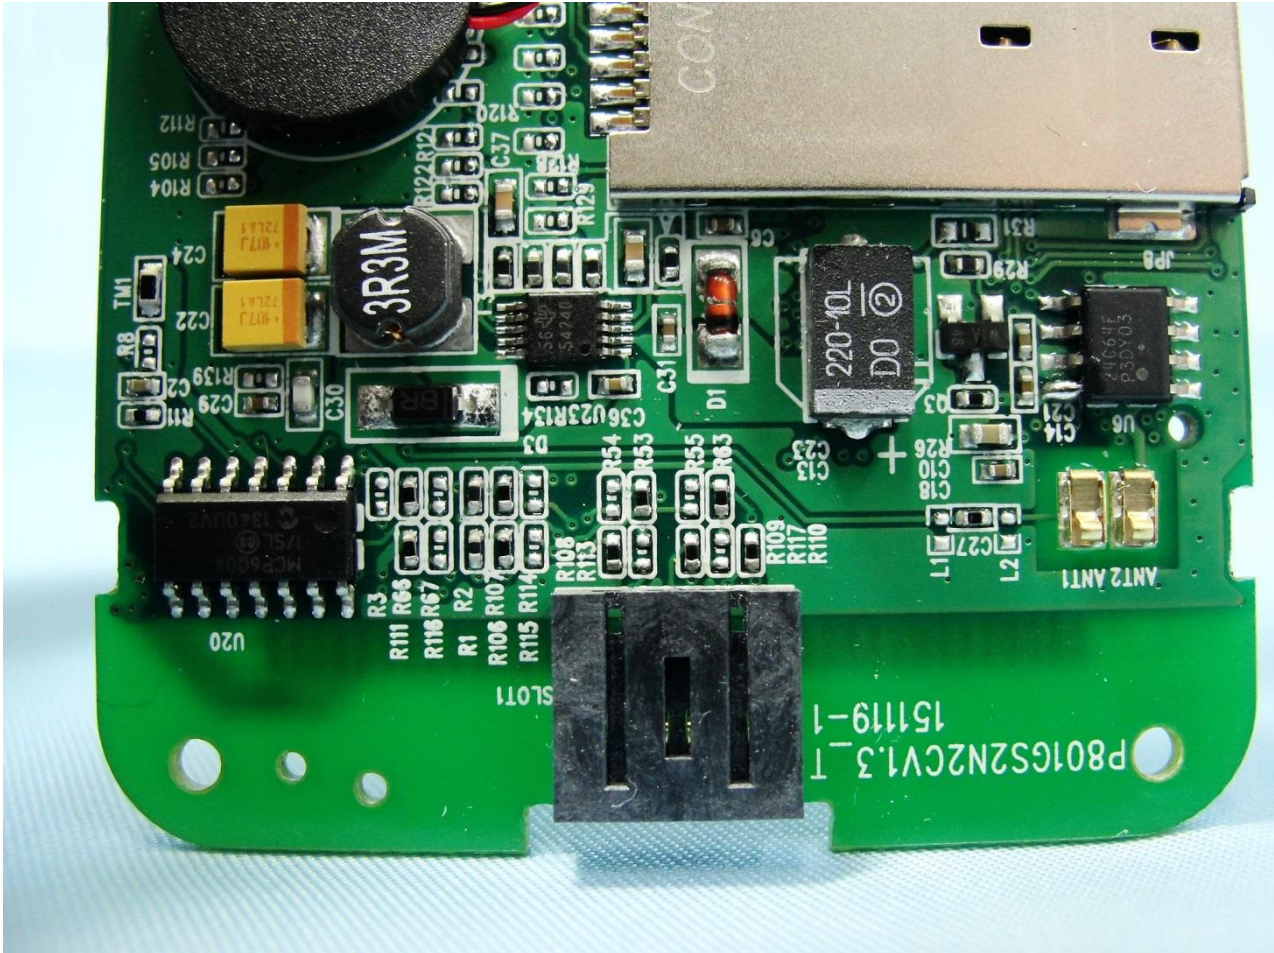

Brand Name: GL GoodLife

Model Name: Cloudia

Marketing Name: GL GoodLife Blood Glucose Monitoring System (Cloudia)