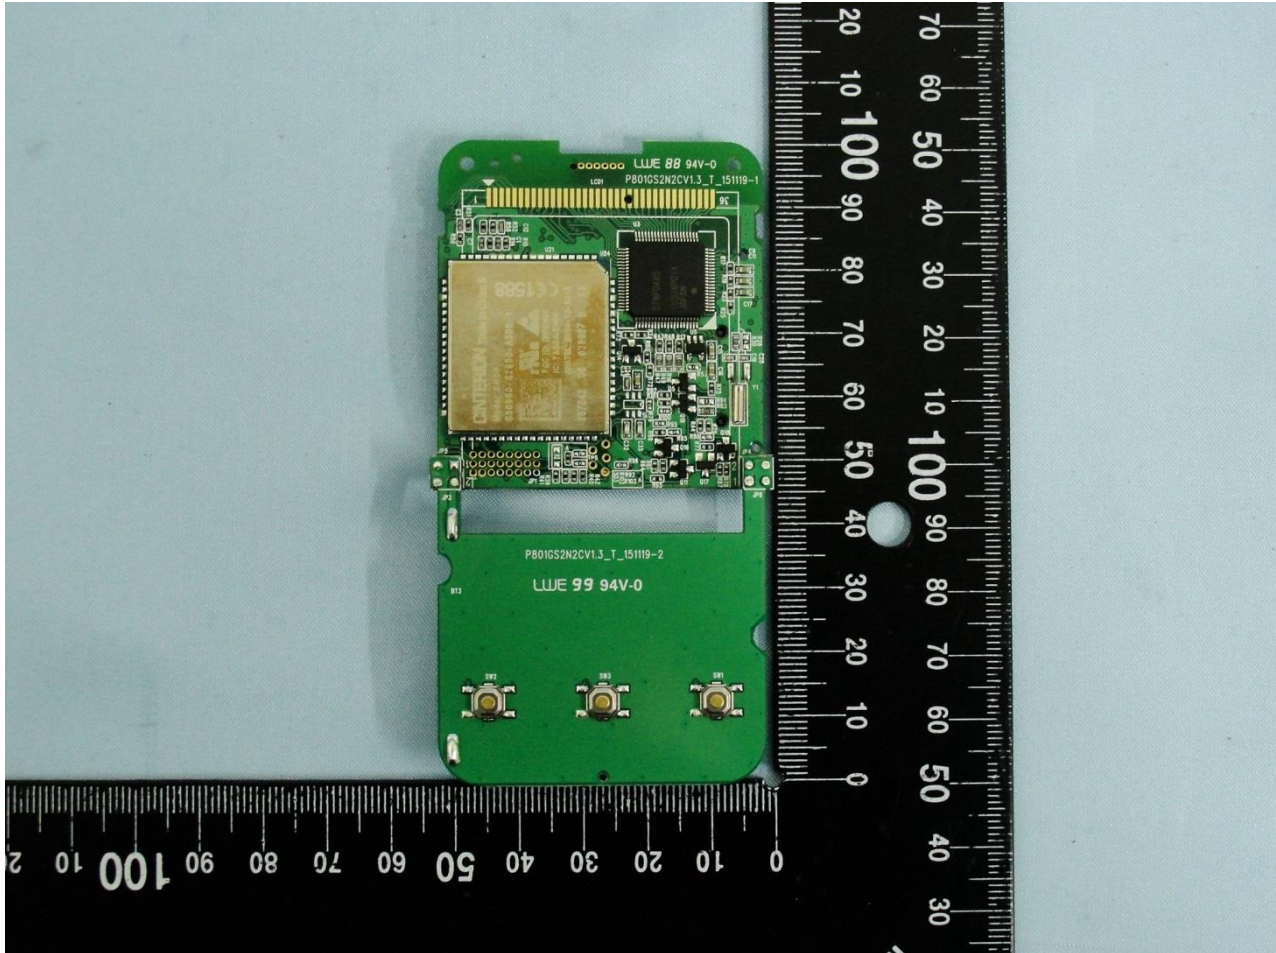

Brand Name: GL GoodLife

Model Name: Cloudia

Marketing Name: GL GoodLife Blood Glucose Monitoring System (Cloudia)

Brand Name: GL GoodLife

Model Name: Cloudia

Marketing Name: GL GoodLife Blood Glucose Monitoring System (Cloudia)