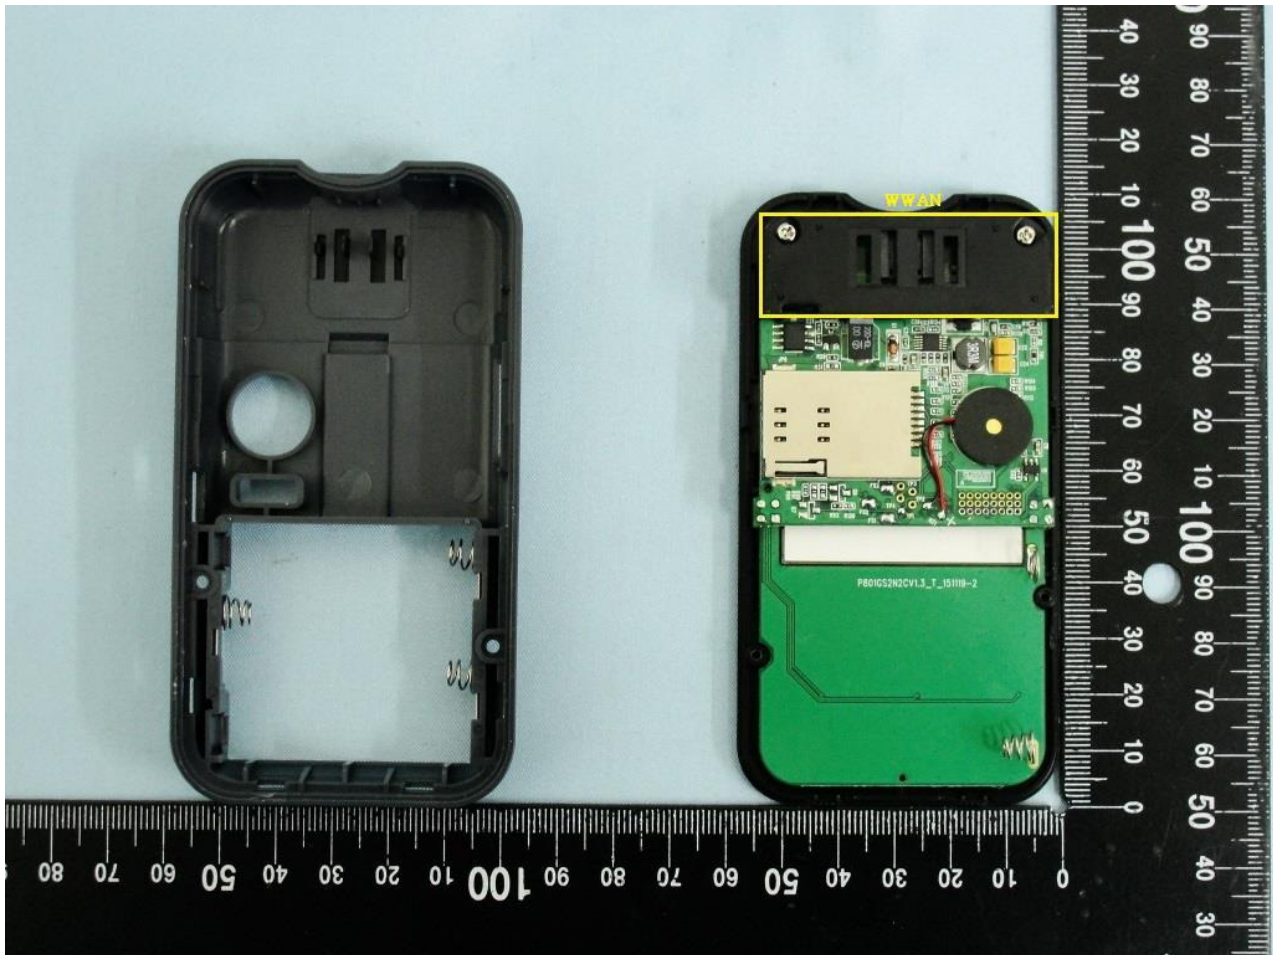

2. Internal Photograph of EUT

Brand Name: GL GoodLife

Model Name: Cloudia

Marketing Name: GL GoodLife Blood Glucose Monitoring System (Cloudia)

Brand Name: GL GoodLife

Model Name: Cloudia

Marketing Name: GL GoodLife Blood Glucose Monitoring System (Cloudia)