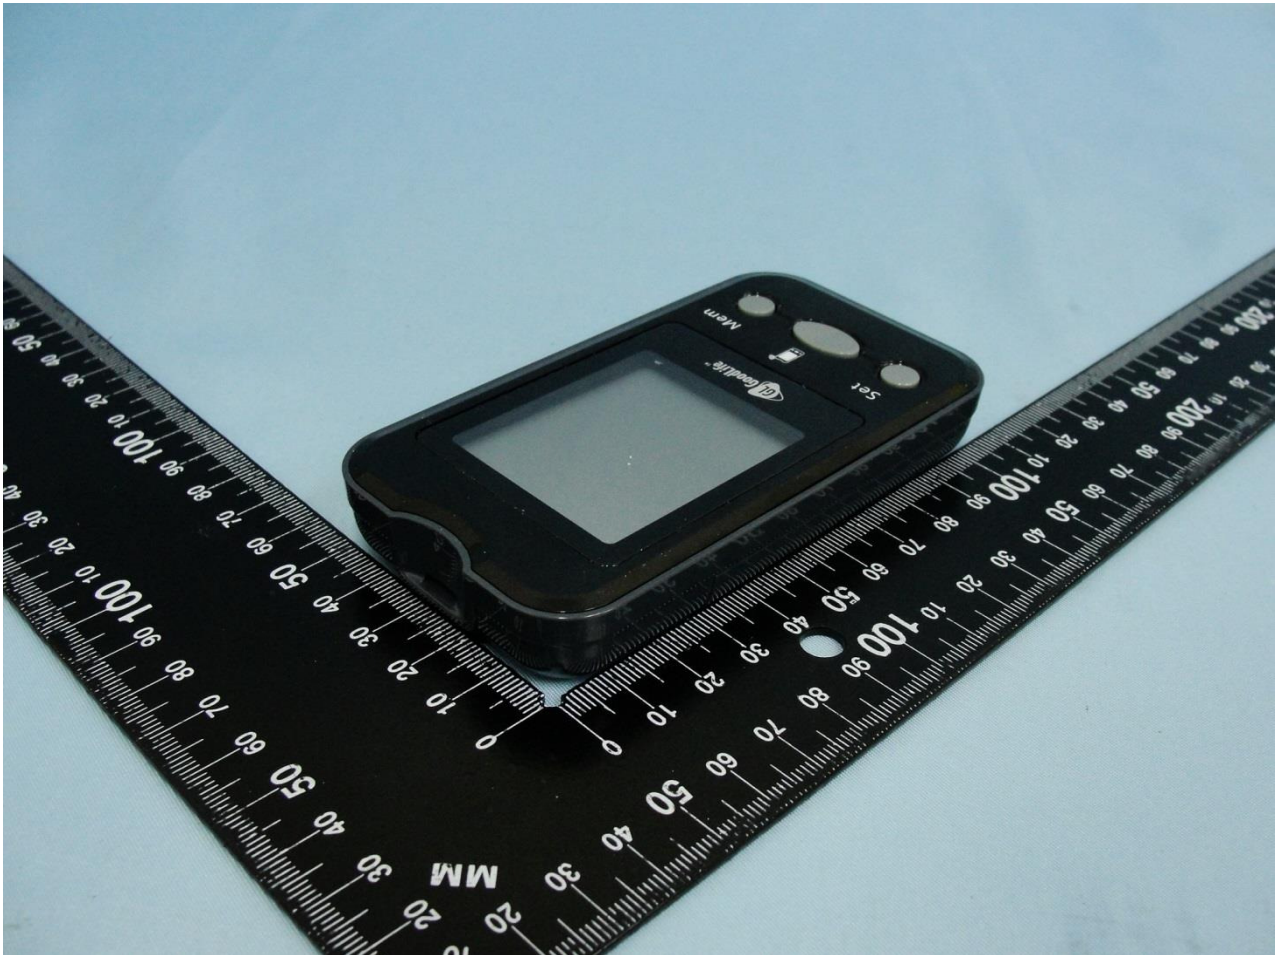

**1. External Photograph of EUT**

**Brand Name: GL GoodLife**

**Model Name: Cloudia**

**Marketing Name: GL GoodLife Blood Glucose Monitoring System (Cloudia)**

Brand Name: GL GoodLife

Model Name: Cloudia

Marketing Name: GL GoodLife Blood Glucose Monitoring System (Cloudia)

Brand Name: GL GoodLife

Model Name: Cloudia

Marketing Name: GL GoodLife Blood Glucose Monitoring System (Cloudia)

Brand Name: GL GoodLife

Model Name: Cloudia

Marketing Name: GL GoodLife Blood Glucose Monitoring System (Cloudia)