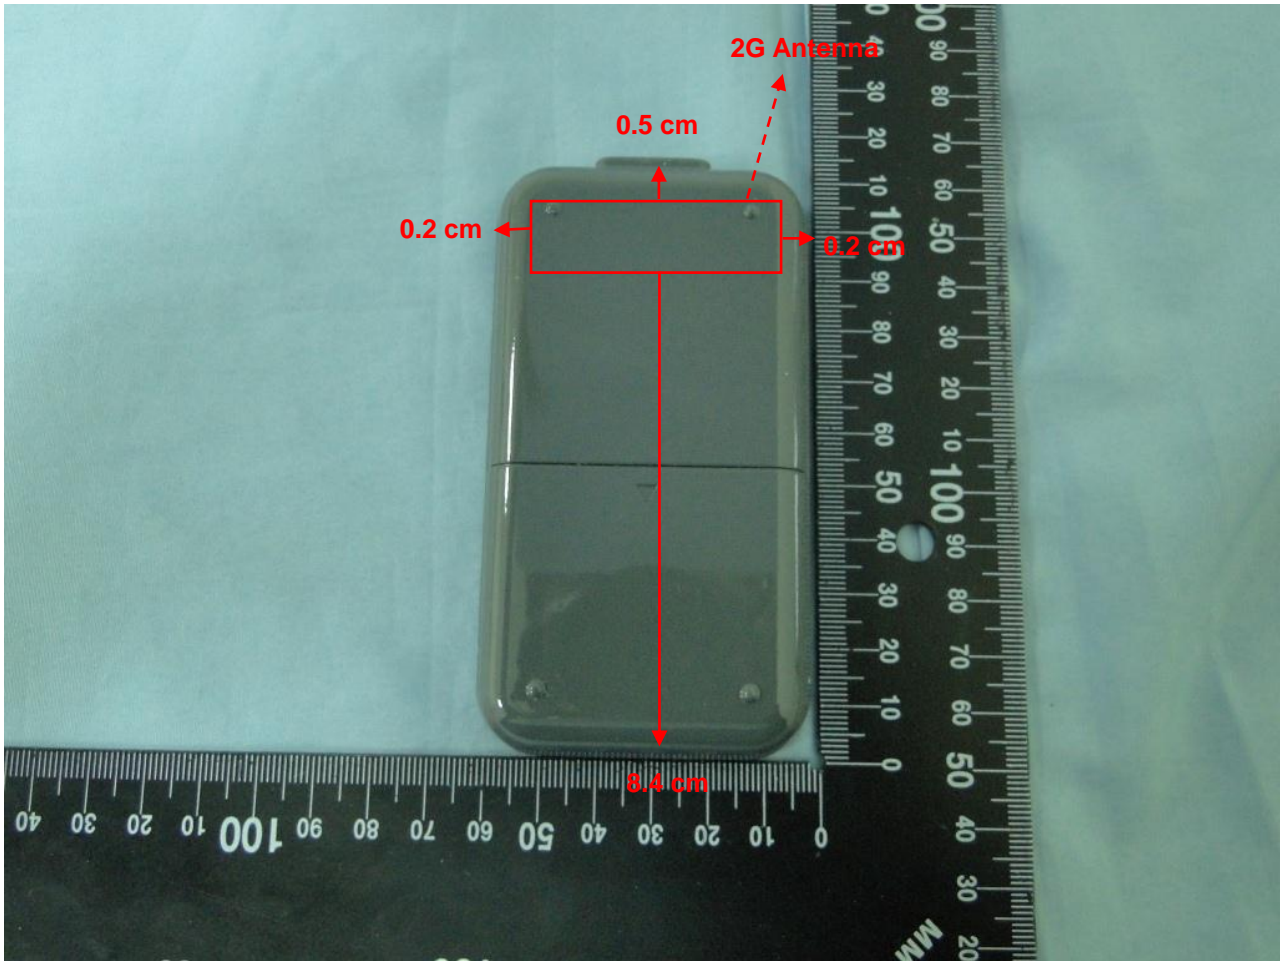

Appendix D. Product Photos

Antenna Location :

Antenna	Length	Width
2G Antenna	5.4cm	1.7cm

Appendix E. Test Setup Photos

Right Side

Left Side

Top Side

Bottom Side

Front of the DUT with Phantom 1 cm Gap

Back of the DUT with Phantom 1 cm Gap