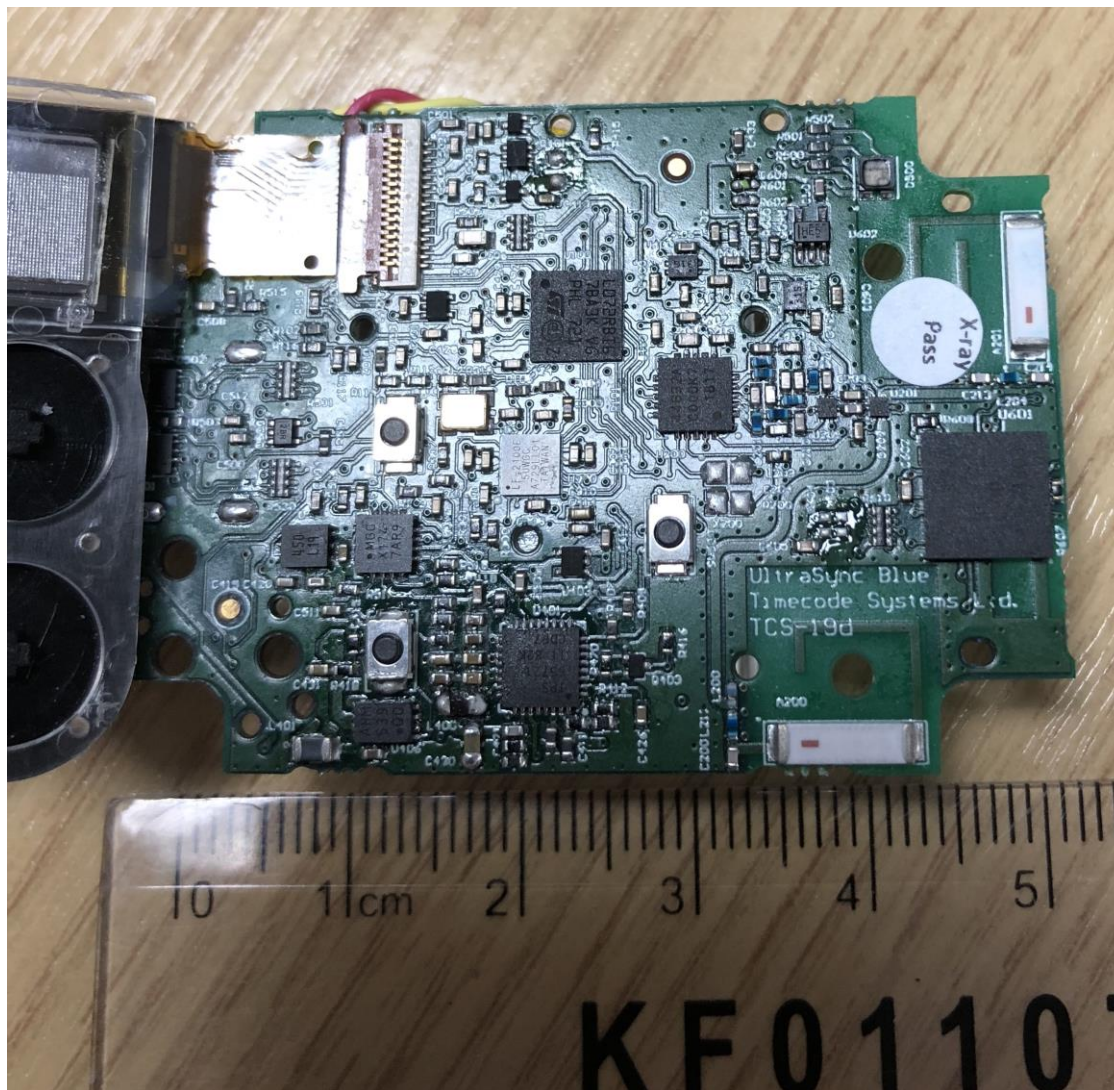

Japan Certification

External and Internal Photographs, Construction Protection Requirement -UltraSync Blue-

External and Internal Photographs, Construction Protection Requirement -UltraSync Blue-

External and Internal Photographs, Construction Protection Requirement -UltraSync Blue-

External and Internal Photographs, Construction Protection Requirement -UltraSync Blue-

External and Internal Photographs, Construction Protection Requirement -UltraSync Blue-

865MHz Antenna

Sub GHz Transceiver