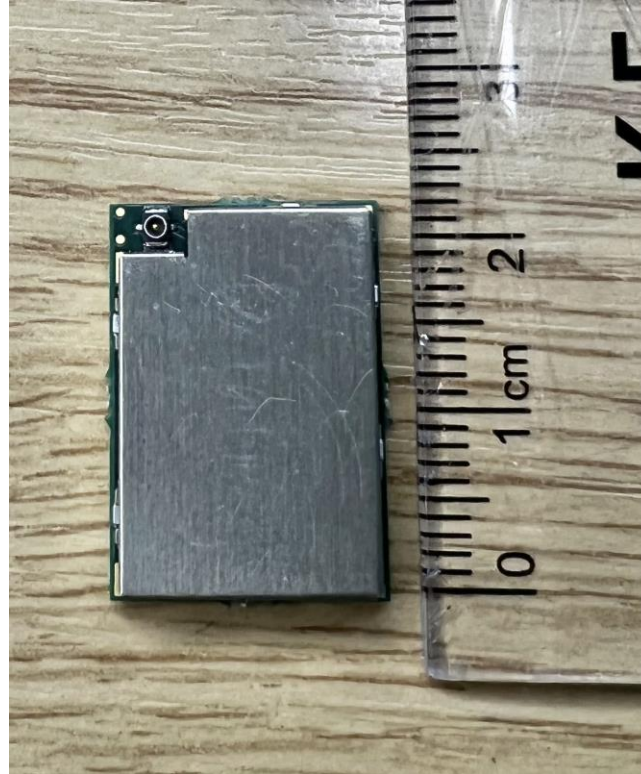

Timecode Systems Limited

External Photos AirGlu2

Dimensions:
Width: 16 mm
Depth: 2.83 mm
Height 22 mm

Front – with Screening Can

Timecode Systems Limited

External Photos AirGlu2

Front – without Screening Can

Timecode Systems Limited External Photos AirGlu2

Rear

Timecode Systems Limited

External Photos AirGlu2

Side 1

Timecode Systems Limited

External Photos AirGlu2

Side 2