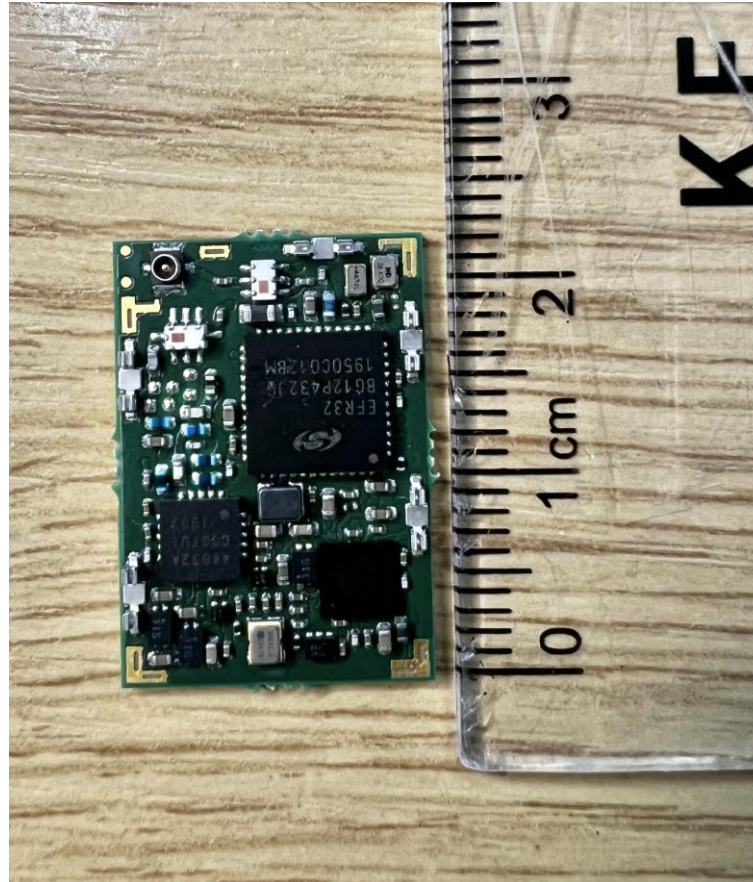

Timecode Systems Limited

External Photos AirGlu2

Dimensions:
Width: 16 mm
Depth: 2.83 mm
Height 22 mm

Front – with Screening Can

Timecode Systems Limited

External Photos AirGlu2

Front – without Screening Can

Timecode Systems Limited External Photos AirGlu2

Rear

Timecode Systems Limited

External Photos AirGlu2

Side 1

Timecode Systems Limited

External Photos AirGlu2

Side 2