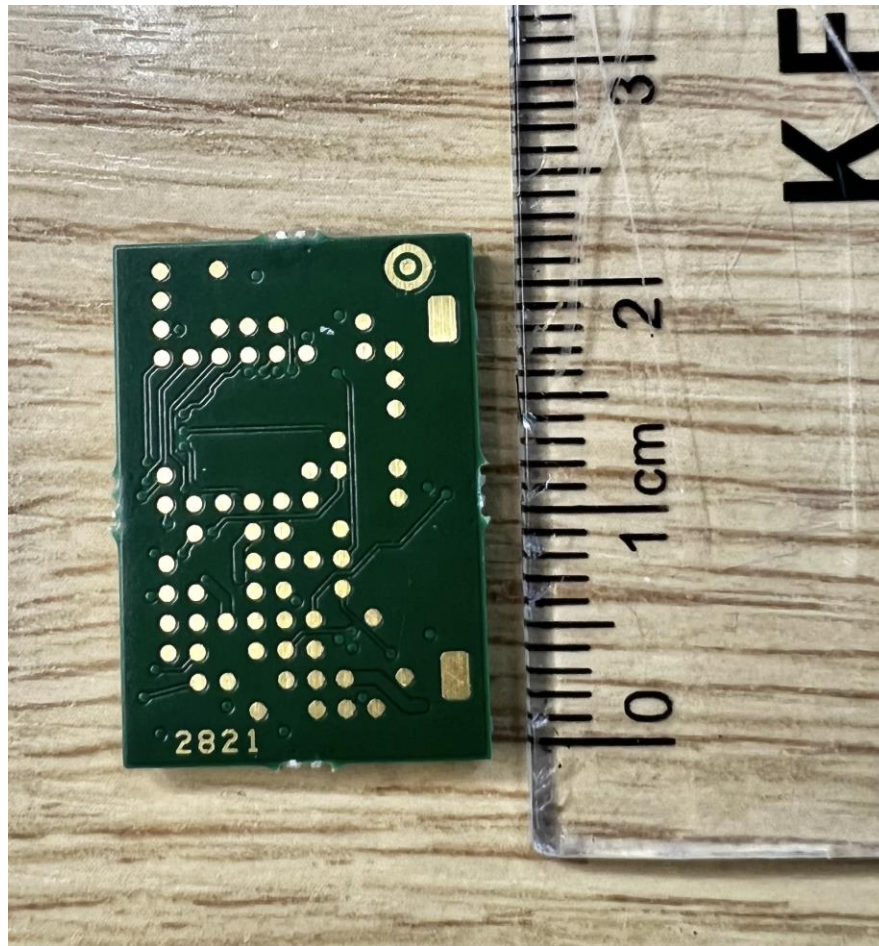

Timecode Systems Limited

External Photos AirGlu2

Dimensions:
Width: 16 mm
Depth: 2.83 mm
Height 22 mm

Front – with Screening Can

Timecode Systems Limited

External Photos AirGlu2

Front – without Screening Can

Timecode Systems Limited External Photos AirGlu2

Rear

Timecode Systems Limited

External Photos AirGlu2

Side 1

Timecode Systems Limited

External Photos AirGlu2

Side 2