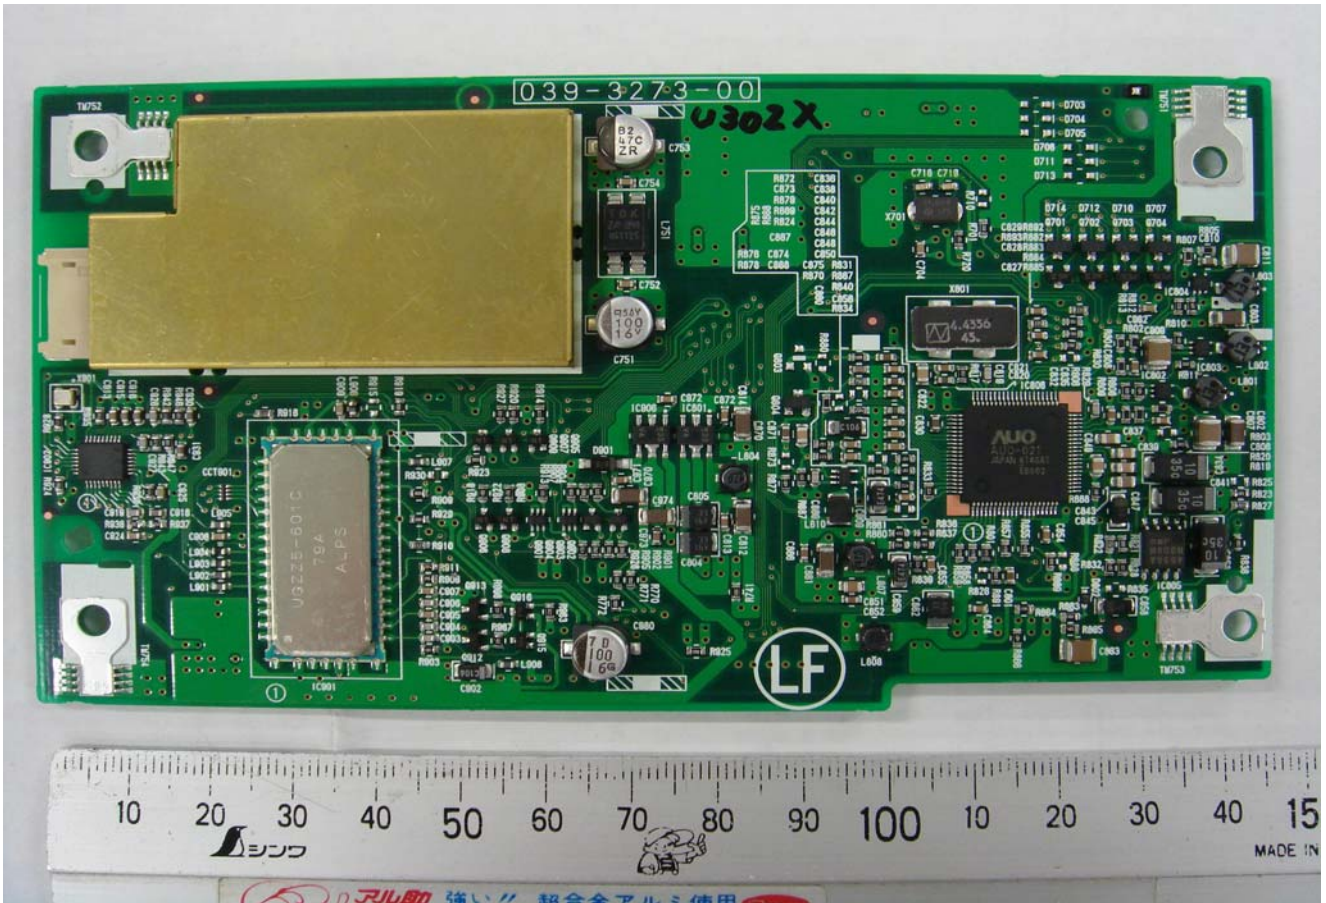

# Internal Photos

<Car Stereo Radio Tuner PCB solder side>

# Internal Photos

<Car Stereo Eject control PCB Component side>

<Car Stereo Eject control PCB solder side>

# Internal Photos

<Car Stereo LCD monitor Panel PCB Component side>

<Car Stereo LCD monitor Panel PCB solder side>