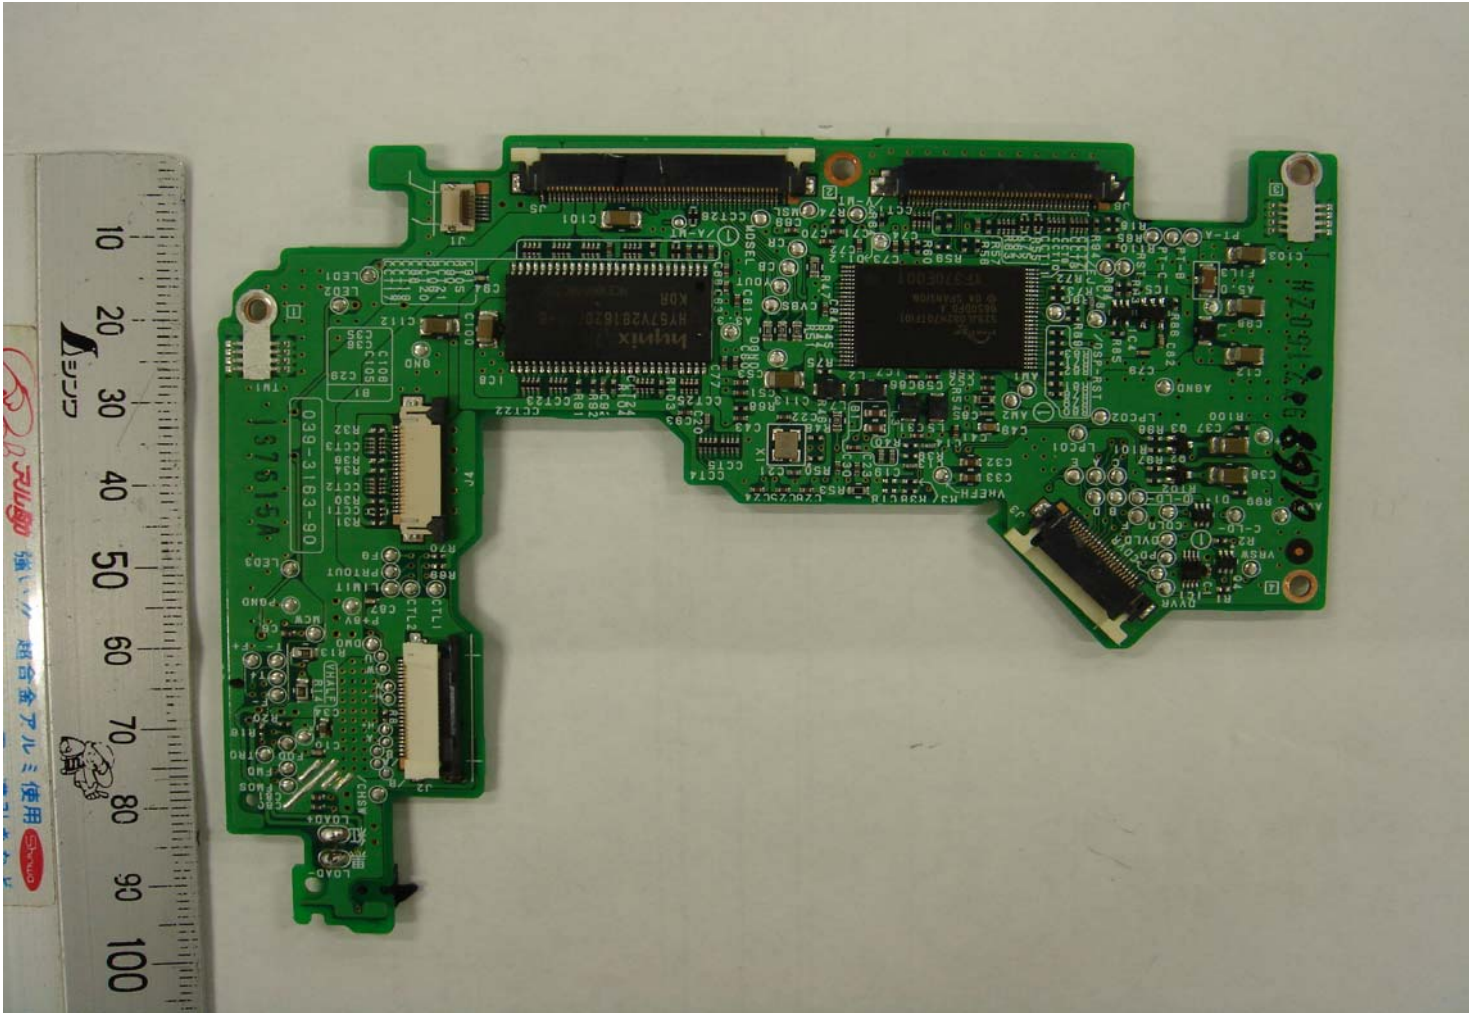

## **MAX685BT Internal Photos**

Product 2DIN DVD AUDIO-VISUAL UNIT  
Model MAX685BT  
FCC ID AX2QZ6072B1  
IC ID 419C-QZ6072

Internal Photos  
〈Car Stereo Assembly〉

〈DVD Mechanism〉

# Internal Photos

<DVD Mechanism PCB Component side>

<DVD Mechanism PCB solder side>

# Internal Photos

<Car Stereo Main PCB Component side>

# Internal Photos

<Car Stereo Radio Tuner PCB solder side>