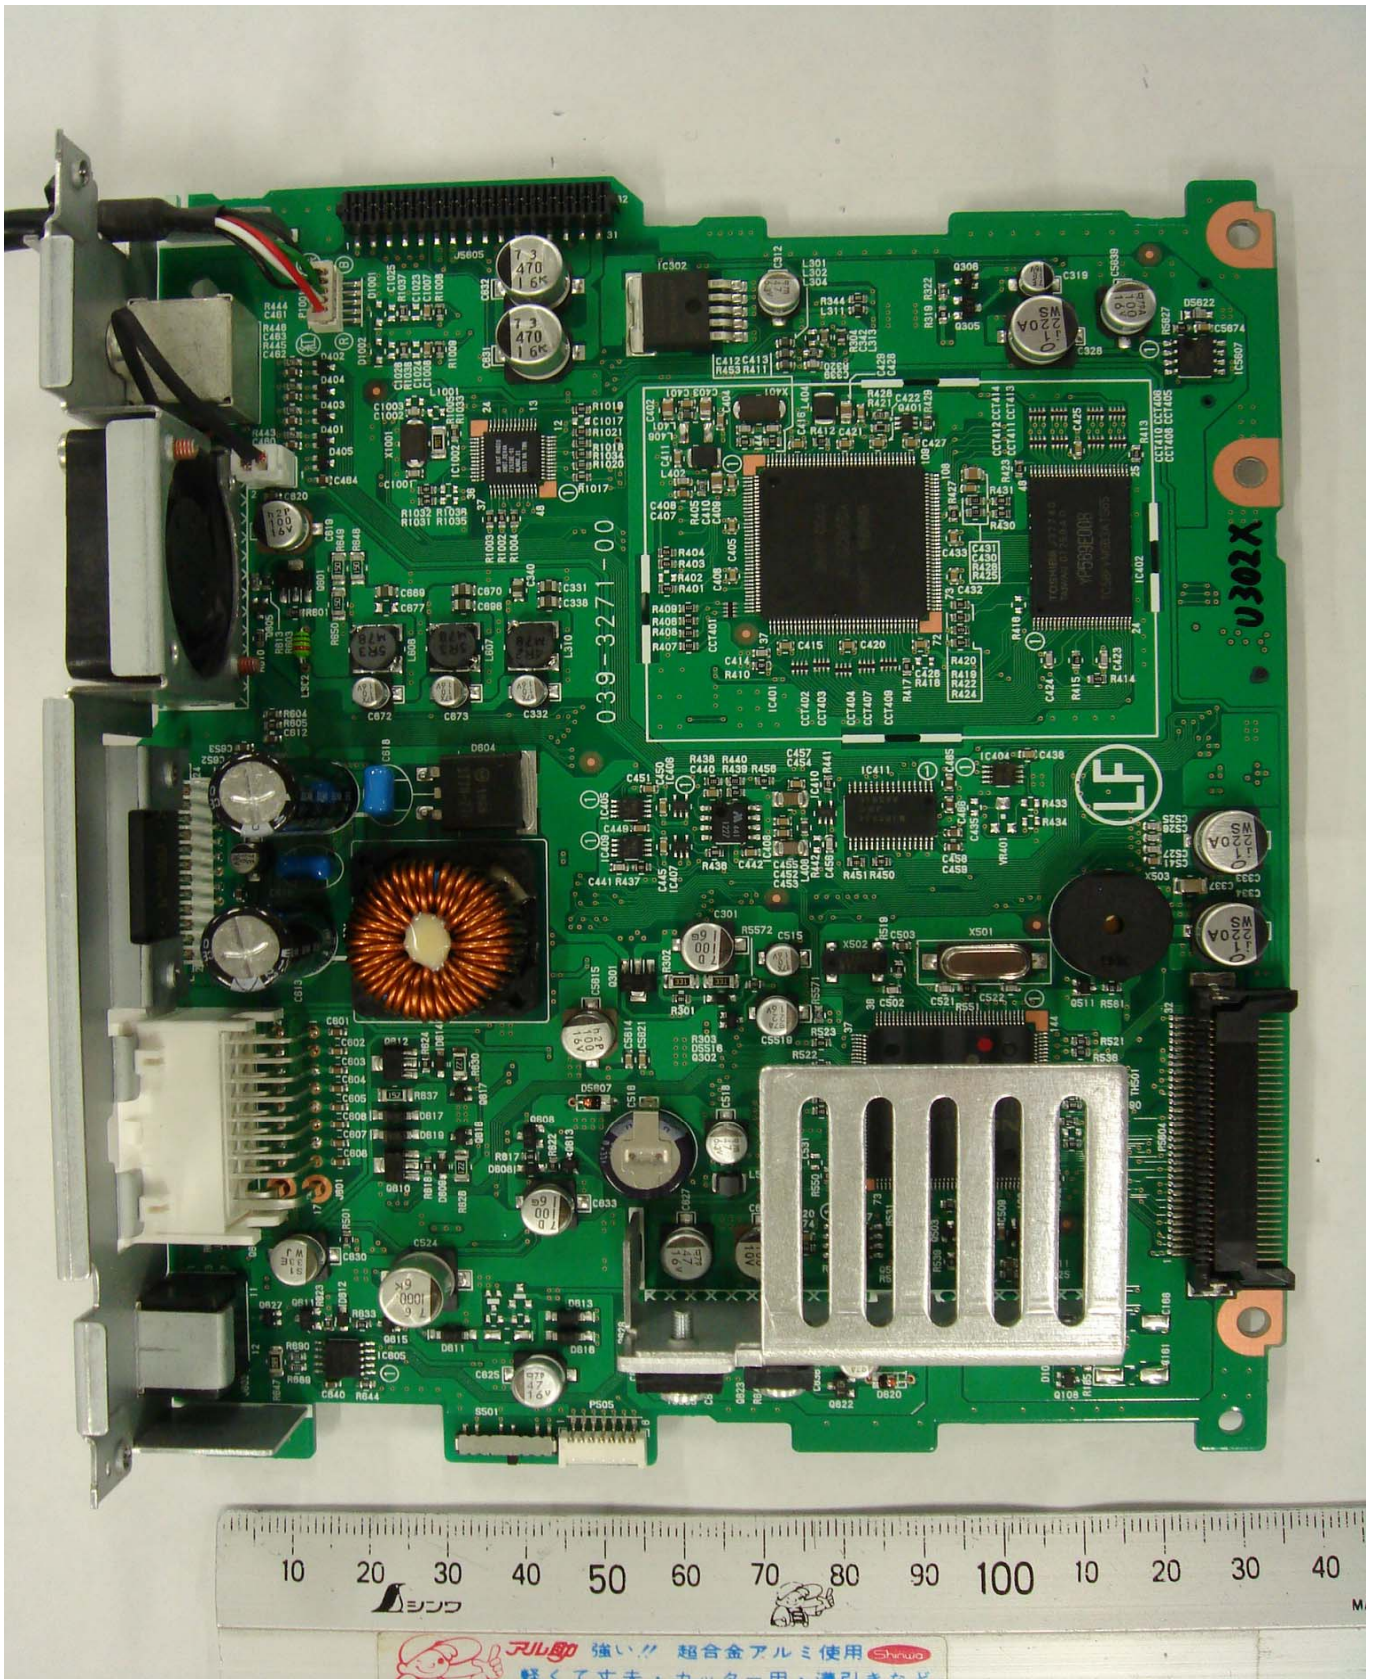

## **MAX685BT Internal Photos**

Product 2DIN DVD AUDIO-VISUAL UNIT  
Model MAX685BT  
FCC ID AX2QZ6072B1  
IC ID 419C-QZ6072

Internal Photos  
〈Car Stereo Assembly〉

〈DVD Mechanism〉

# Internal Photos

<DVD Mechanism PCB Component side>

<DVD Mechanism PCB solder side>

# Internal Photos

<Car Stereo Main PCB Component side>

# Internal Photos

<Car Stereo Radio Tuner PCB solder side>