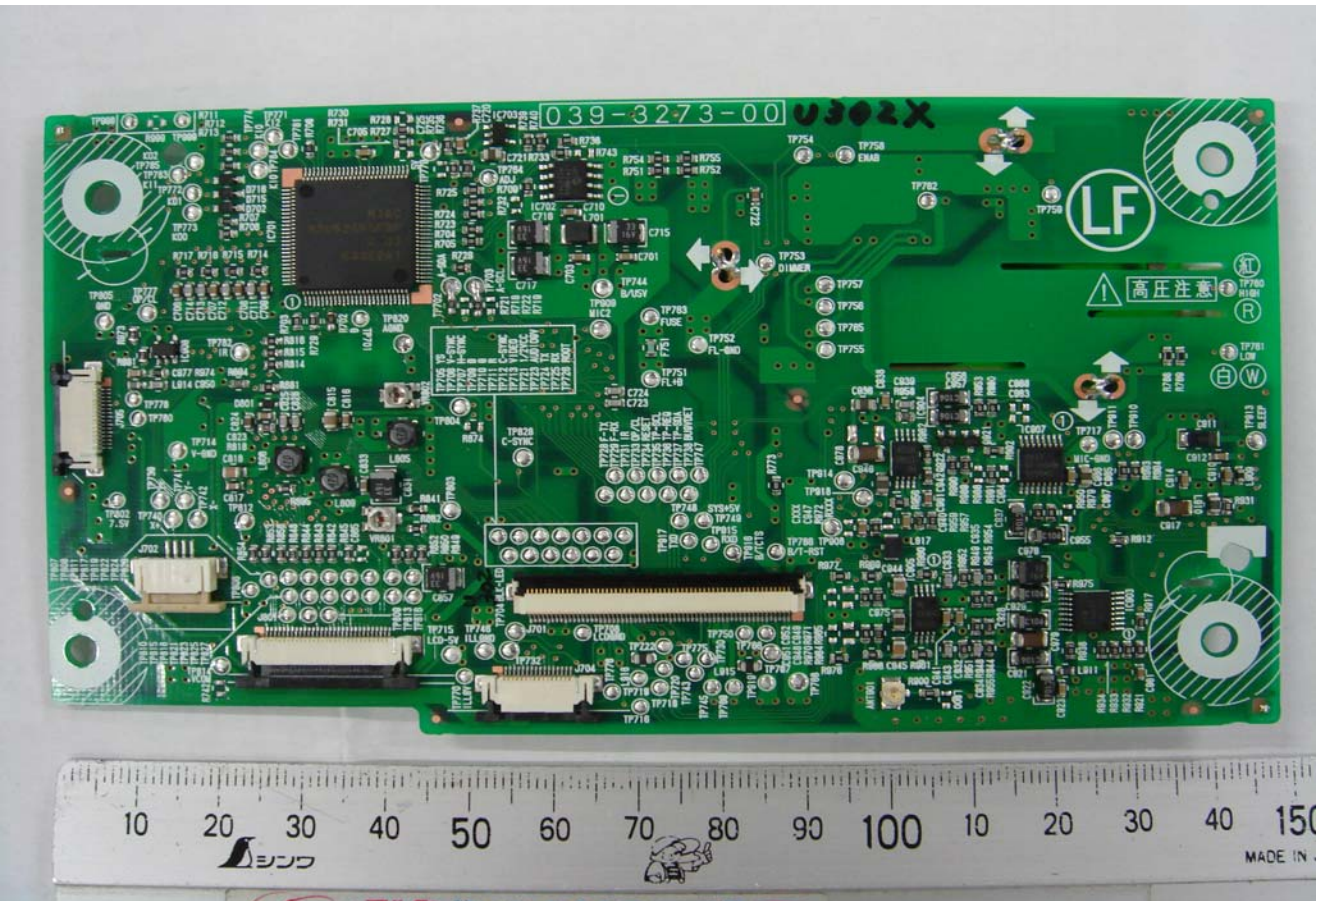

# Internal Photos

<Car Stereo Radio Tuner PCB solder side>

# Internal Photos

<Car Stereo Eject control PCB Component side>

<Car Stereo Eject control PCB solder side>

# Internal Photos

<Car Stereo LCD monitor Panel PCB Component side>

<Car Stereo LCD monitor Panel PCB solder side>