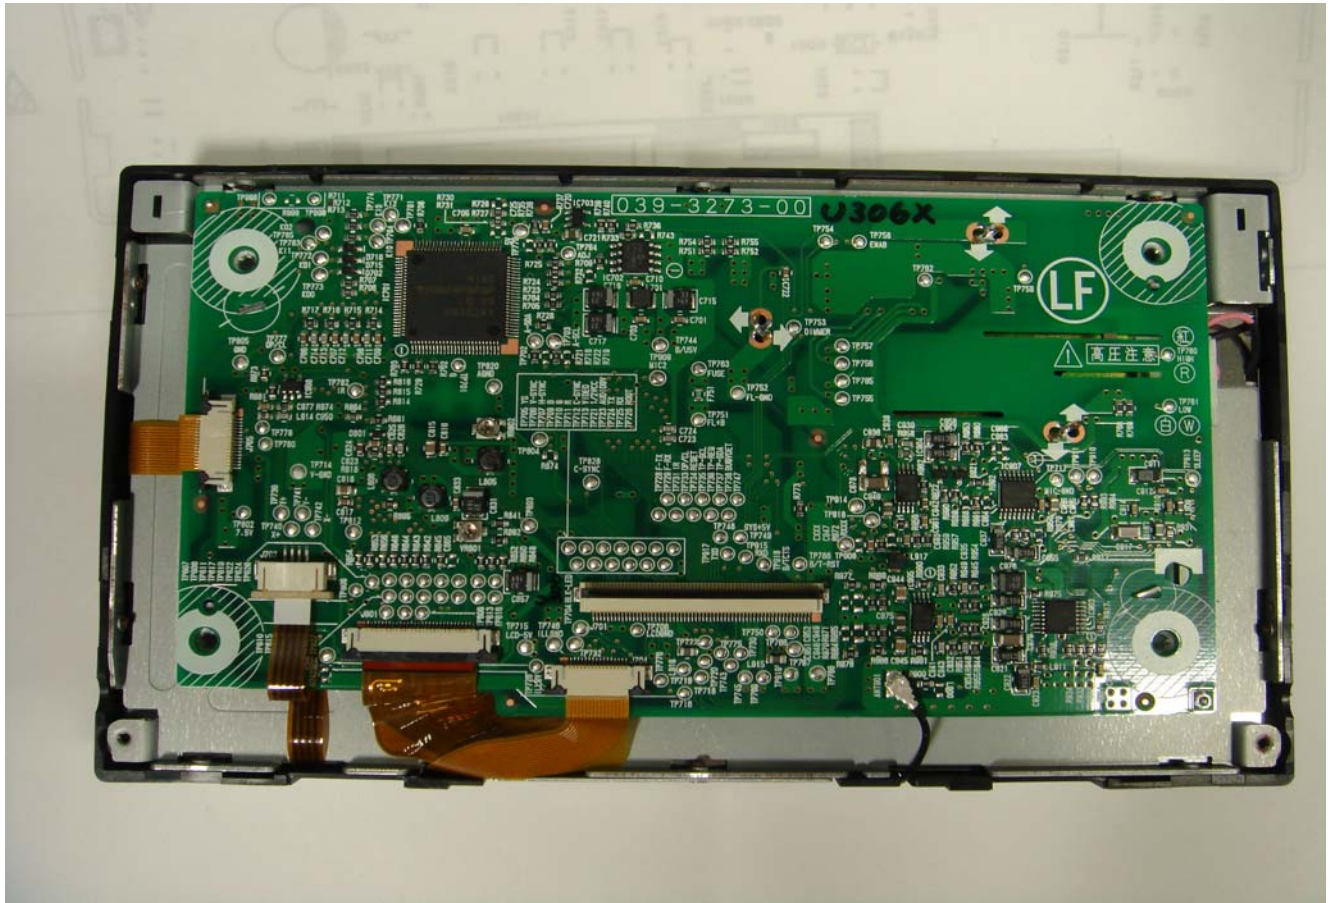

# Internal Photos

<Car Stereo Eject control PCB Component side>

<Car Stereo Eject control PCB solder side>

# Internal Photos

<Car Stereo LCD monitor Panel PCB Component side>

<Car Stereo LCD monitor Panel PCB solder side>

# Internal Photos

<Bluetooth module>

<Car Stereo LCD monitor Panel Assembly>