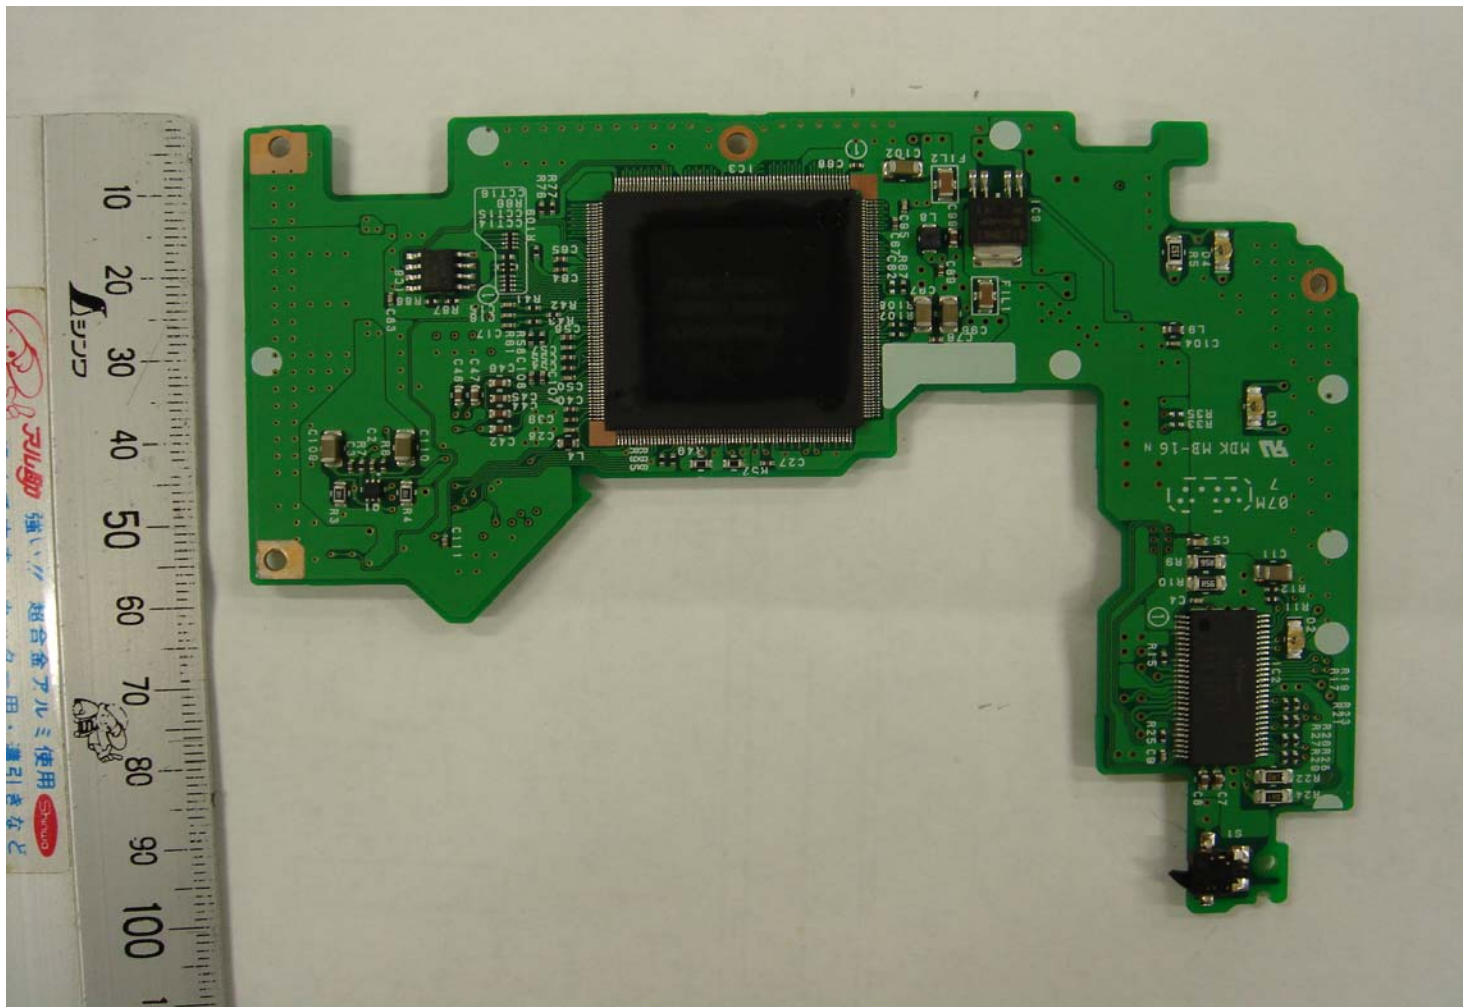

## **MAX685BT Internal Photos**

Product 2DIN DVD AUDIO-VISUAL UNIT  
Model MAX685BT  
FCC ID AX2QZ6072B1  
IC ID 419C-QZ6072

Internal Photos  
〈Car Stereo Assembly〉

〈DVD Mechanism〉

# Internal Photos

<DVD Mechanism PCB Component side>

<DVD Mechanism PCB solder side>

# Internal Photos

<Car Stereo Main PCB Component side>

# Internal Photos

<Car Stereo Radio Tuner PCB solder side>