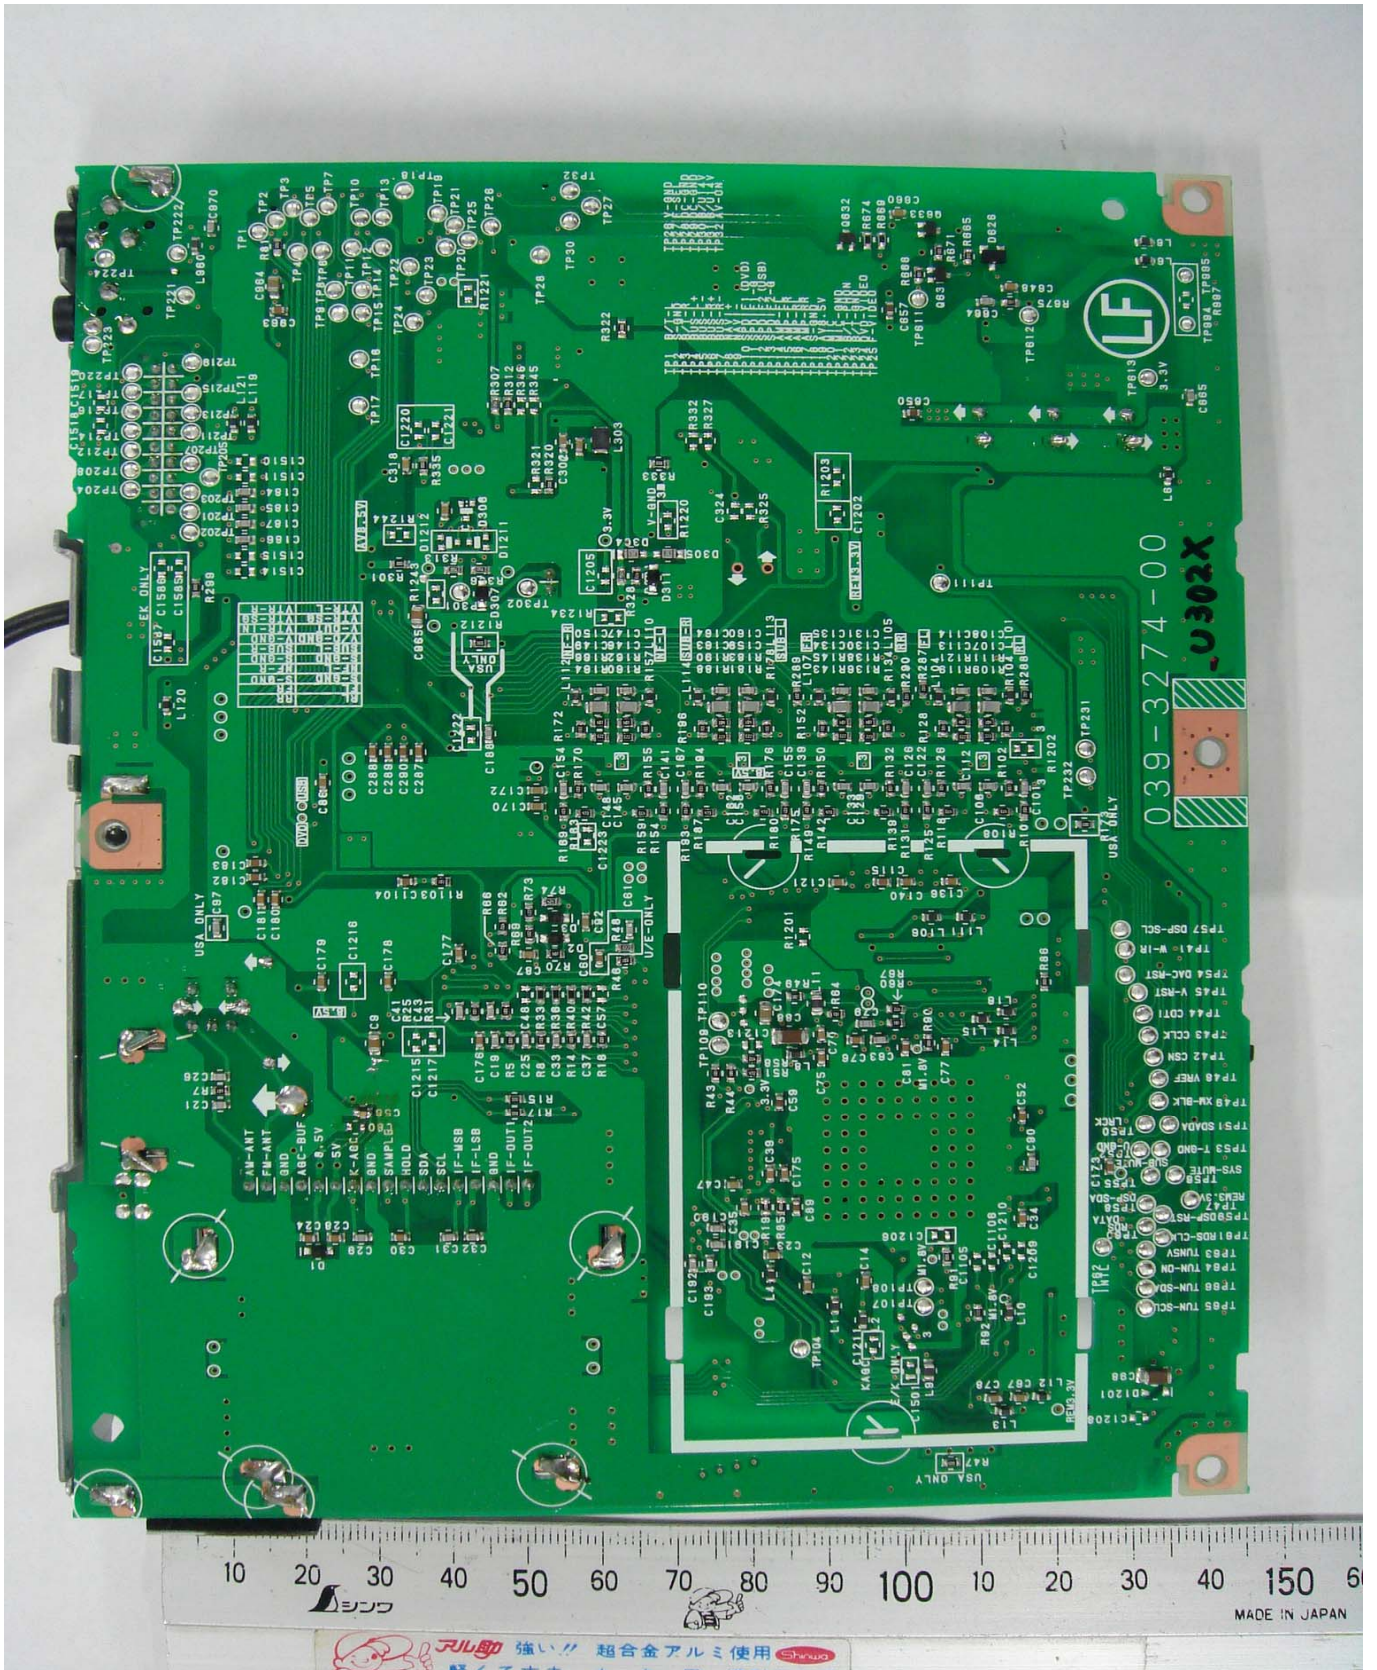

# Internal Photos

<Car Stereo Main PCB Component side>

# Internal Photos

<Car Stereo Radio Tuner PCB solder side>

# Internal Photos

<Car Stereo Eject control PCB Component side>

<Car Stereo Eject control PCB solder side>