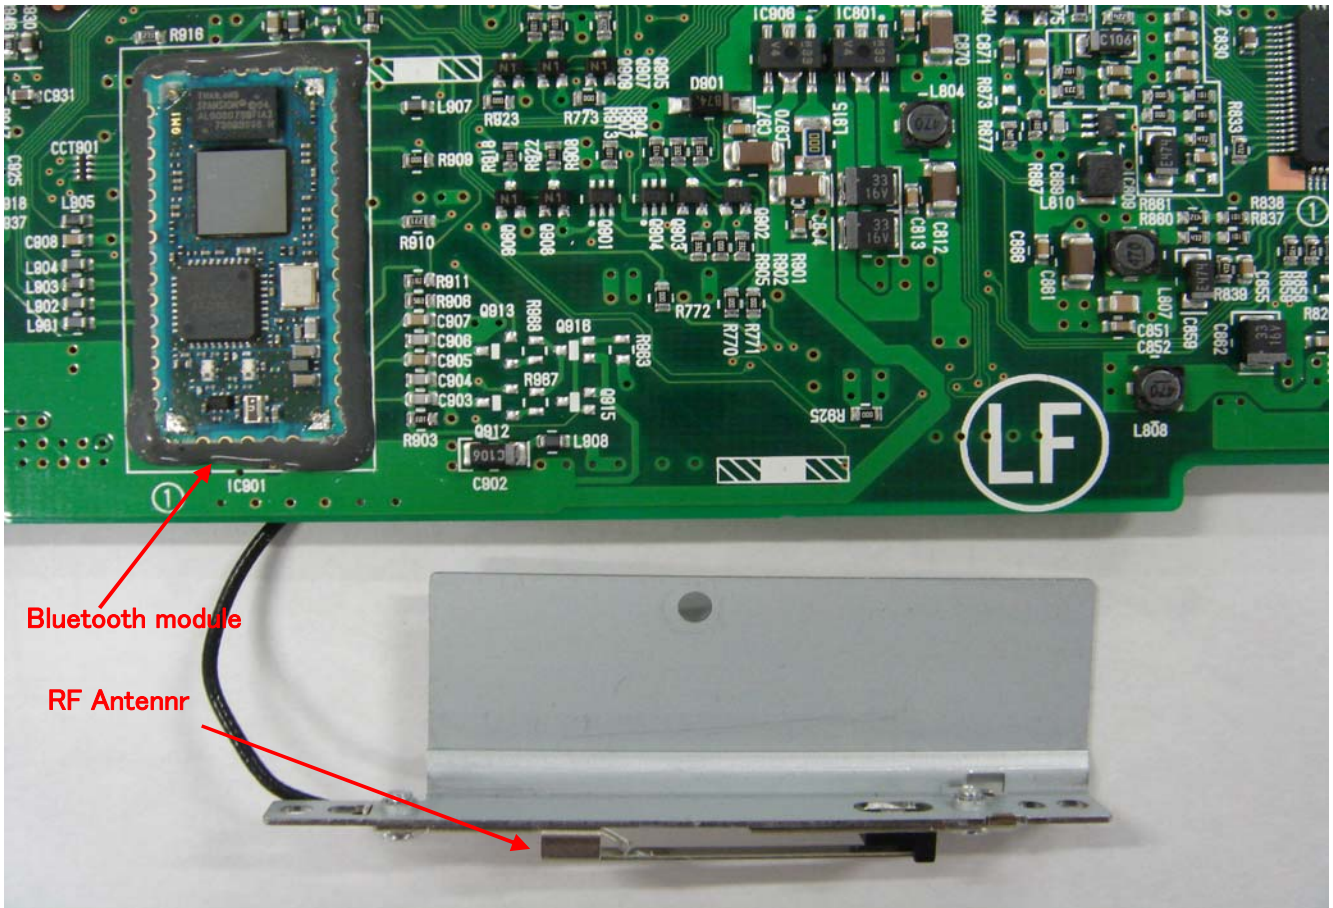

# Internal Photos

<Car Stereo Eject control PCB Component side>

<Car Stereo Eject control PCB solder side>

# Internal Photos

<Car Stereo LCD monitor Panel PCB Component side>

<Car Stereo LCD monitor Panel PCB solder side>

# Internal Photos

<Bluetooth module>

<Car Stereo LCD monitor Panel Assembly>