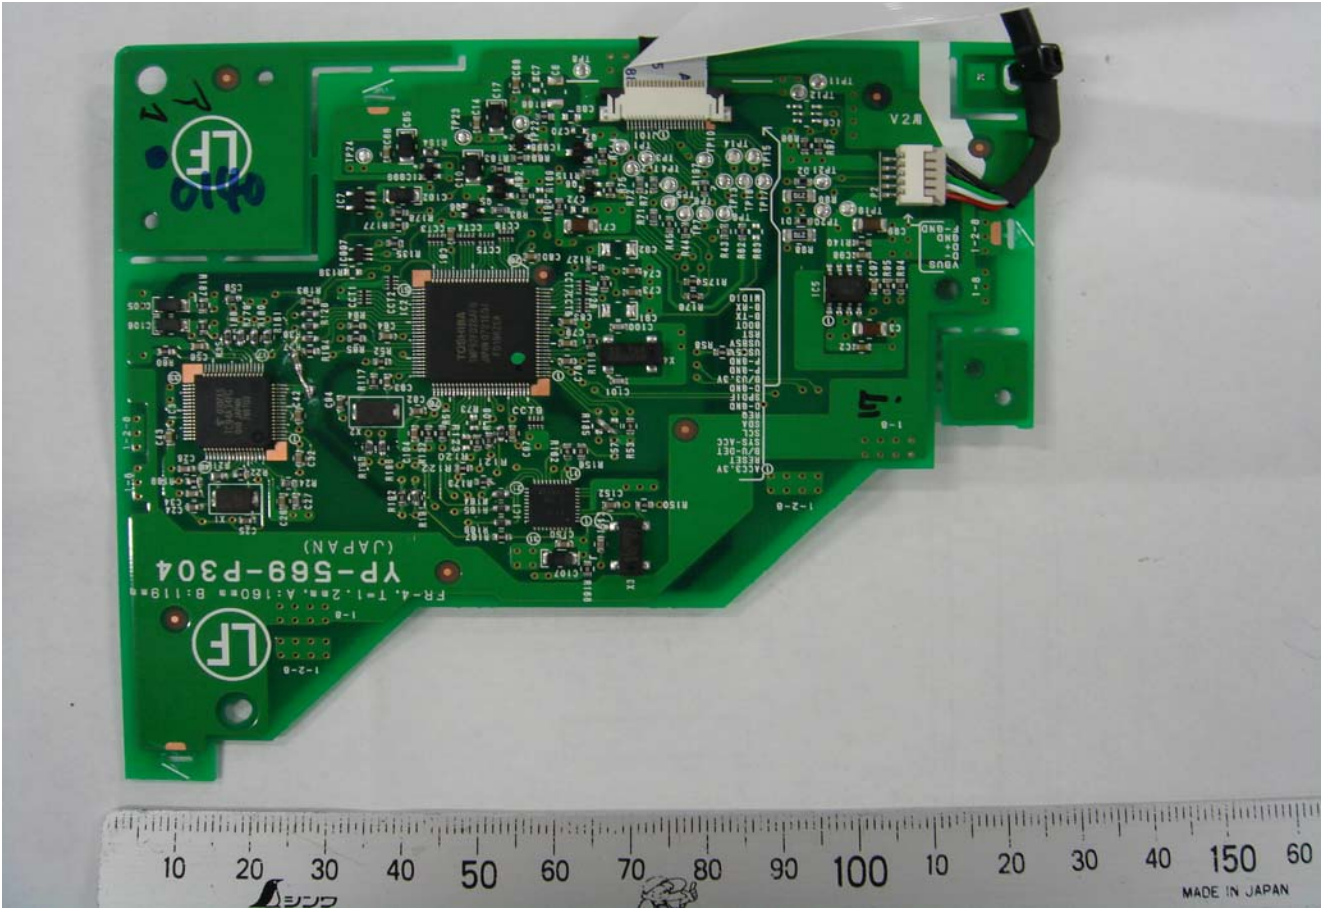

# Internal Photos

<Car Stereo Control Panel PCB Component side>

<Car Stereo Control Panel PCB solder side>

# Internal Photos

<Car Stereo USB PCB Component side>

<Car Stereo USB PCB Solder side>