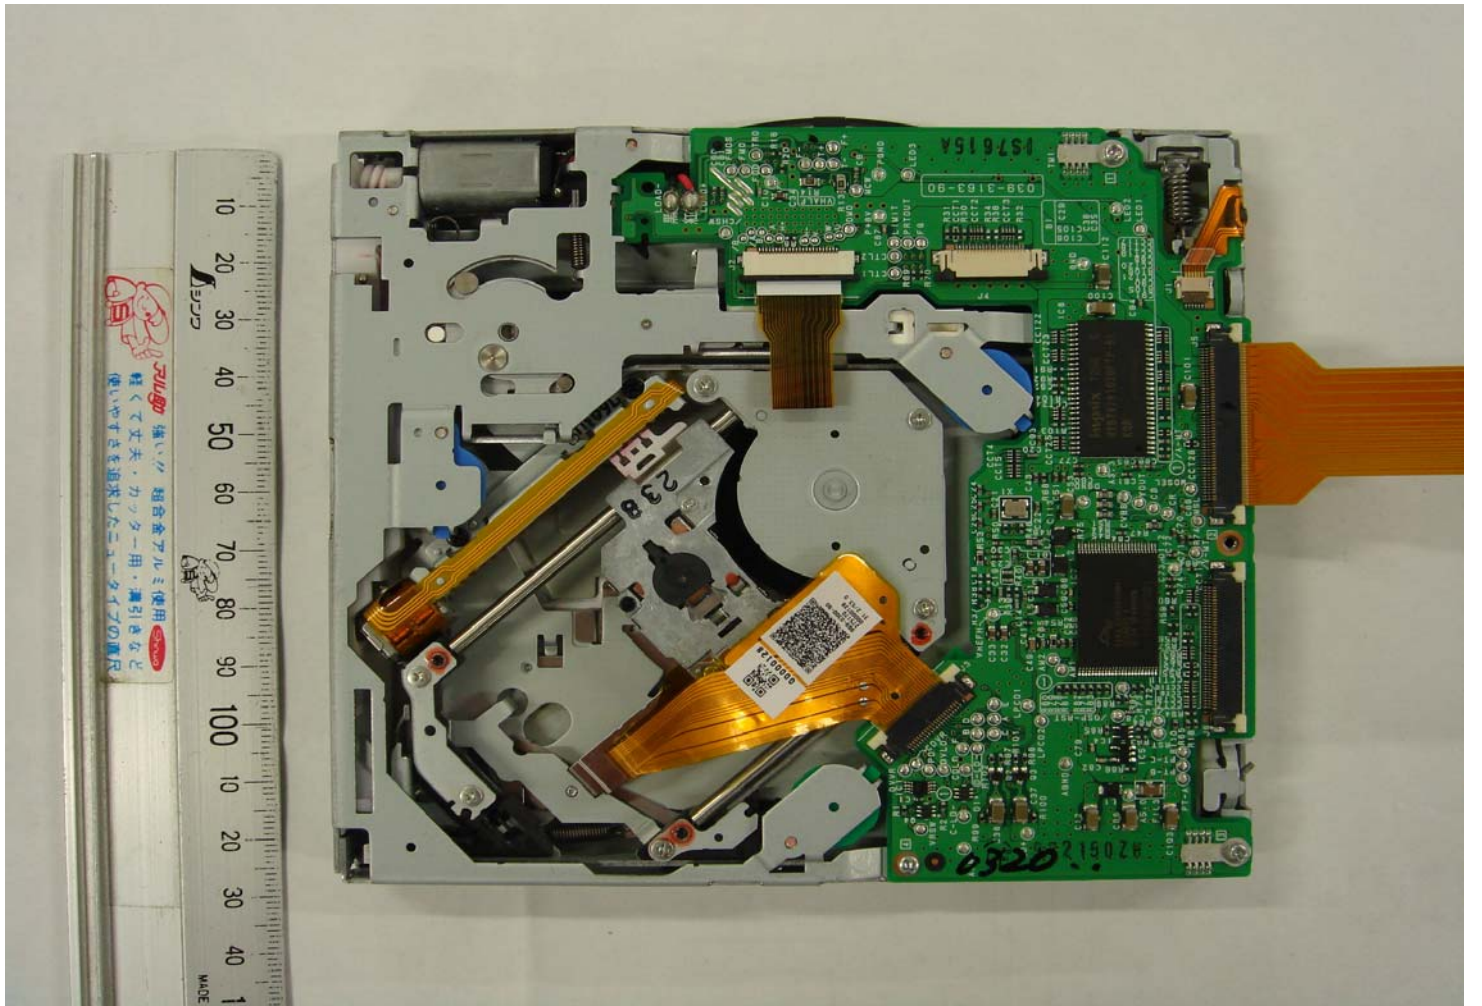

## **MAX685BT Internal Photos**

Product 2DIN DVD AUDIO-VISUAL UNIT  
Model MAX685BT  
FCC ID AX2QZ6072B1  
IC ID 419C-QZ6072

Internal Photos  
〈Car Stereo Assembly〉

〈DVD Mechanism〉

# Internal Photos

<DVD Mechanism PCB Component side>

<DVD Mechanism PCB solder side>

# Internal Photos

<Car Stereo Main PCB Component side>

# Internal Photos

<Car Stereo Radio Tuner PCB solder side>