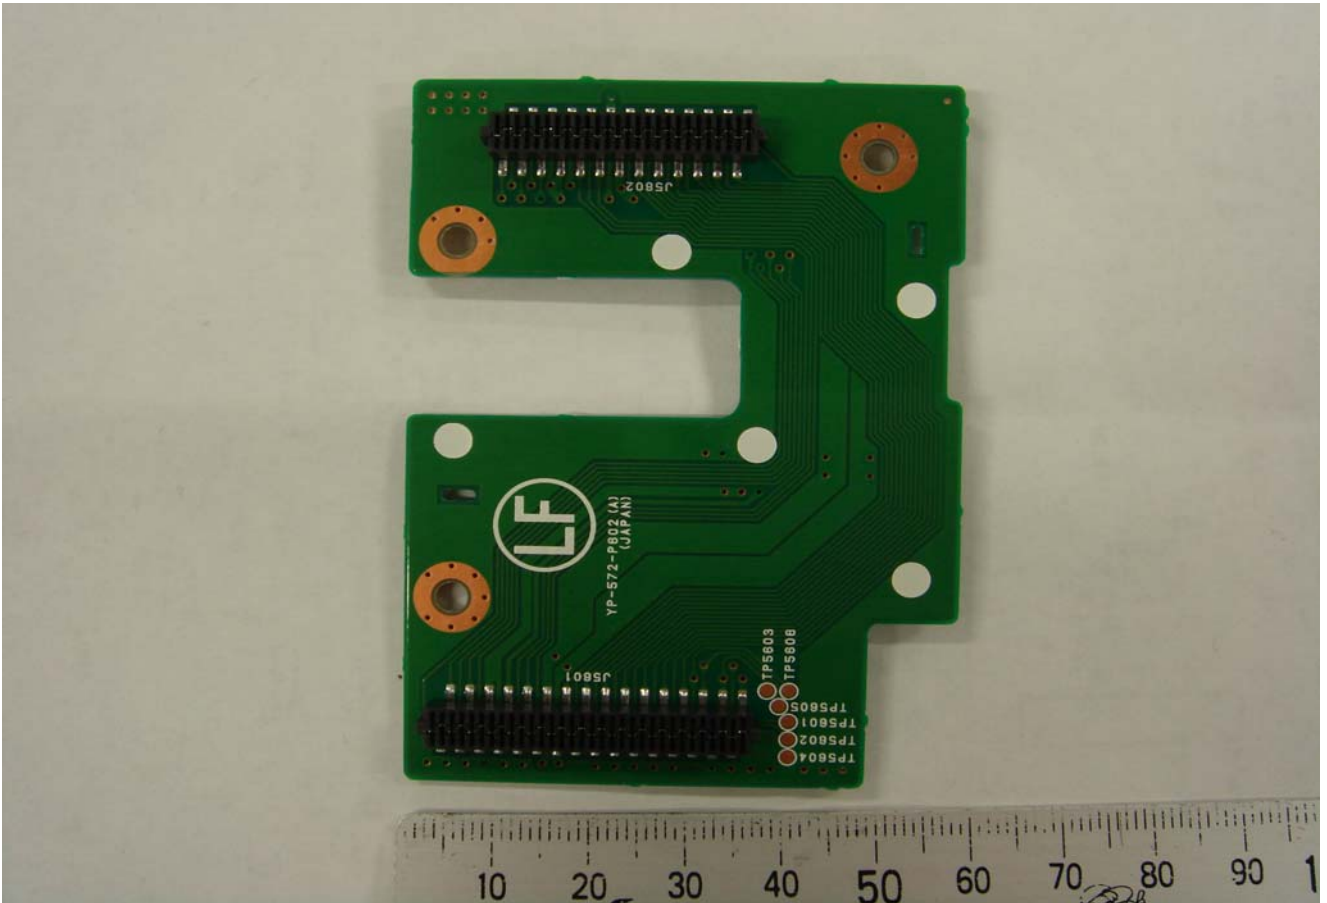

# Internal Photos

<Car Stereo Main PCB Component side>

# Internal Photos

<Car Stereo Radio Tuner PCB solder side>

# Internal Photos

<Car Stereo Eject control PCB Component side>

<Car Stereo Eject control PCB solder side>