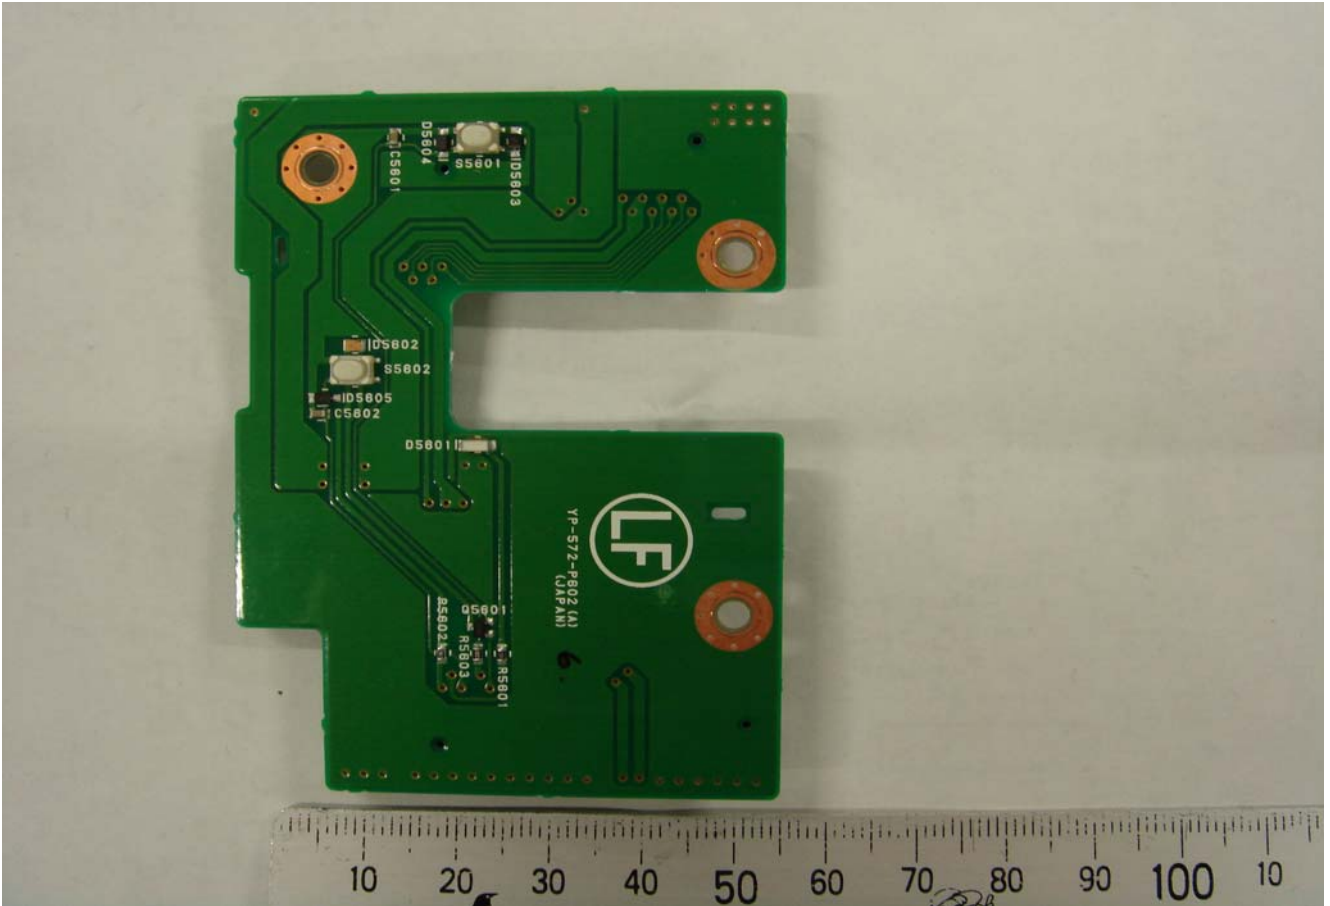

# Internal Photos

<DVD Mechanism PCB Component side>

<DVD Mechanism PCB solder side>

# Internal Photos

<Car Stereo Main PCB Component side>

# Internal Photos

<Car Stereo Radio Tuner PCB solder side>

# Internal Photos

<Car Stereo Eject control PCB Component side>

<Car Stereo Eject control PCB solder side>