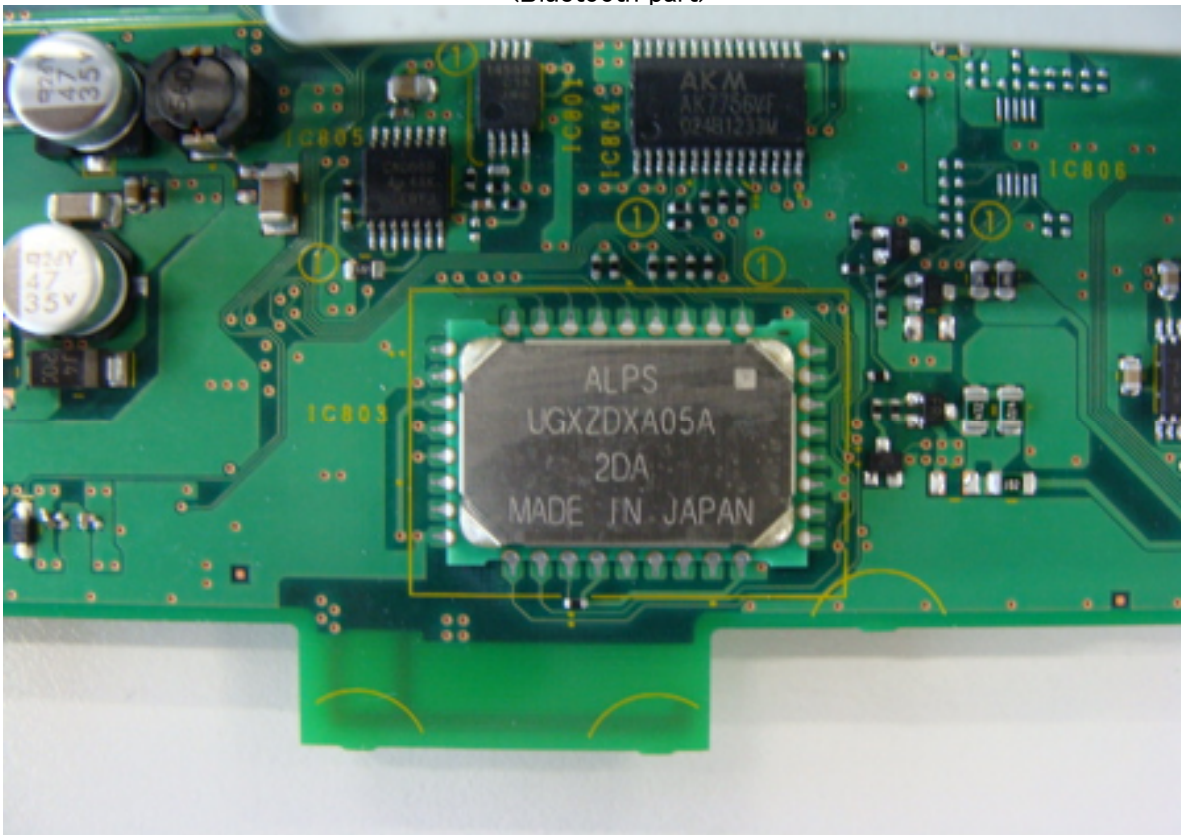

# Internal Photos

QZ-3010U-A

<FX503 Internal>

# Internal Photos

<FX503 Internal>

**Bluetooth RF Antenna**

# Internal Photos

<FX503 Internal>

<Bluetooth part>

< Bluetooth Module without shield >