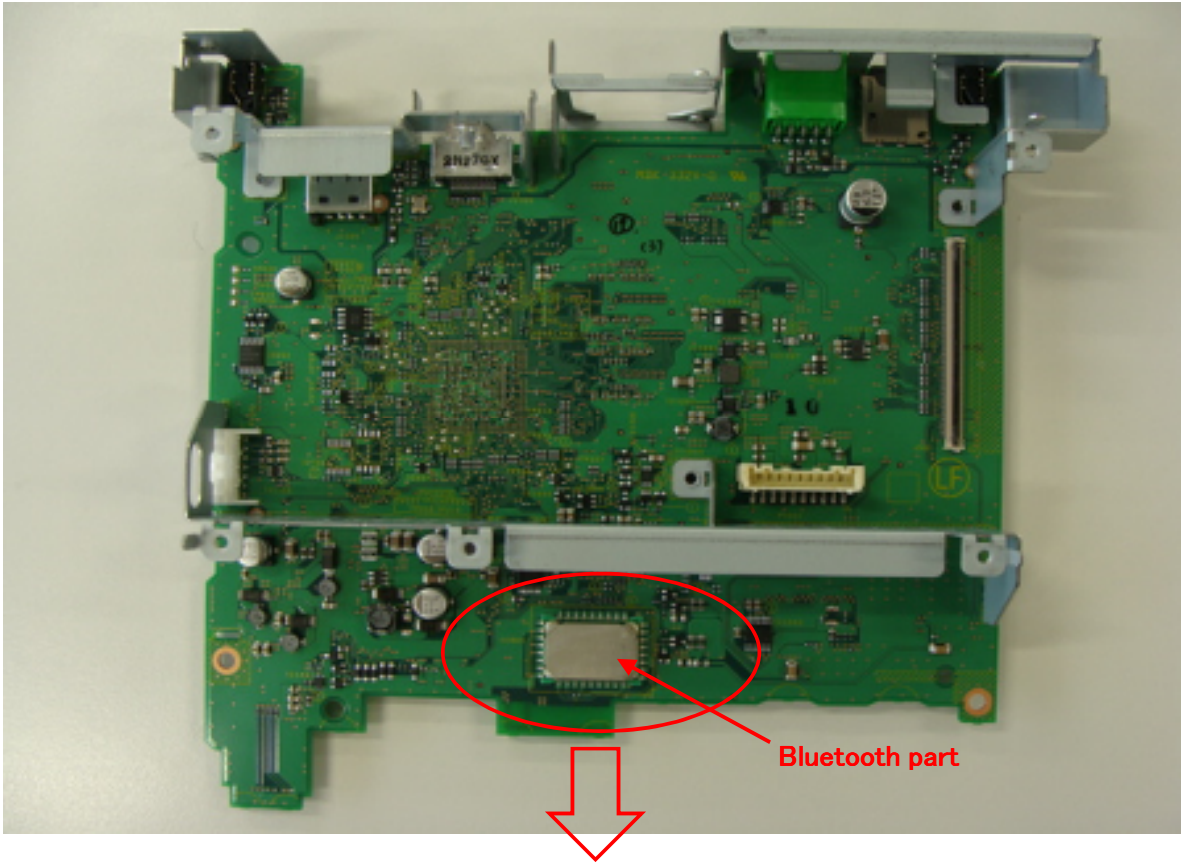

# Internal Photos

QZ-3010U-A

<FX503 Internal>

# Internal Photos

<FX503 Internal>

**Bluetooth RF Antenna**

# Internal Photos

<FX503 Internal>

<Bluetooth part>

< Bluetooth Module without shield >