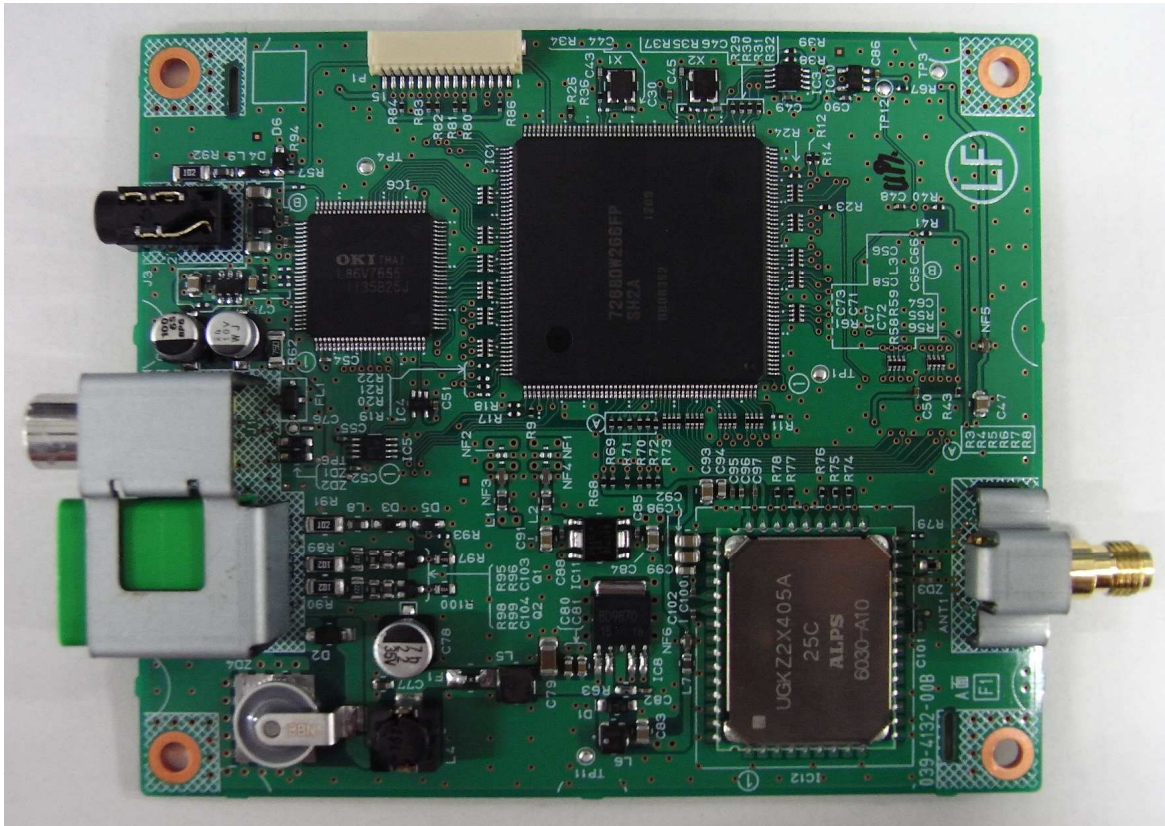

[EE-2178] INTERNAL PHOTOS

2013/5/23
Clarion

1. TOP VIEW

2. BOTTOM VIEW

[EE-2178/CC-3500] INTERNAL PHOTOS (MODULE)

2013/5/23
Clarion

1. TOP VIEW (SHIELD)

2. TOP VIEW (NO SHIELD)

3. BOTTOM VIEW