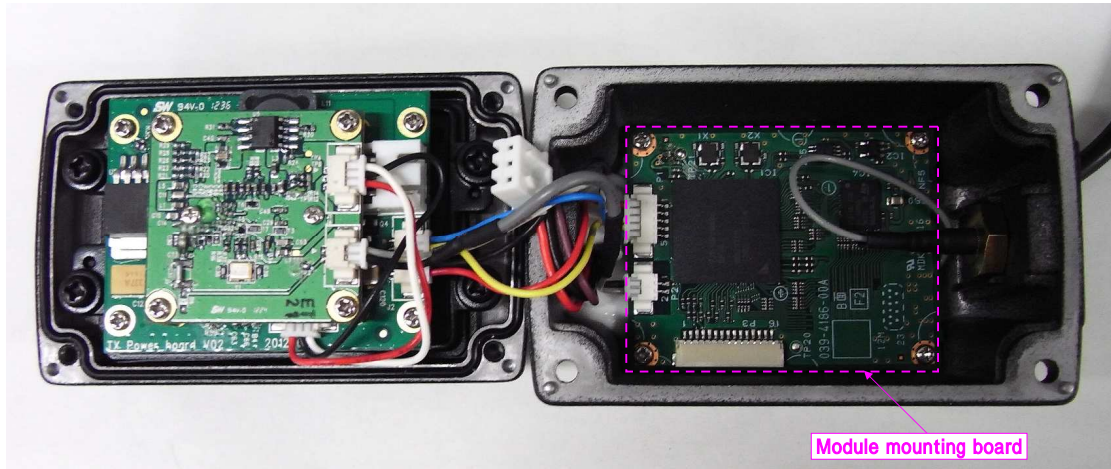

[CC-3500] INTERNAL PHOTOS

2013/5/23
Clarion

1. MODULE MOUNTING BOARD POSITION

2. ANTENNA ATTACHMENT POSITION

[CC-3500] INTERNAL PHOTOS

2013/5/23
Clarion

3. MODULE MOUNTING BOARD (TOP VIEW)

4. MODULE MOUNTING BOARD (BOTTOM VIEW)

[EE-2178/CC-3500] INTERNAL PHOTOS (MODULE)

2013/5/23
Clarion

1. TOP VIEW (SHIELD)

2. TOP VIEW (NO SHIELD)

3. BOTTOM VIEW