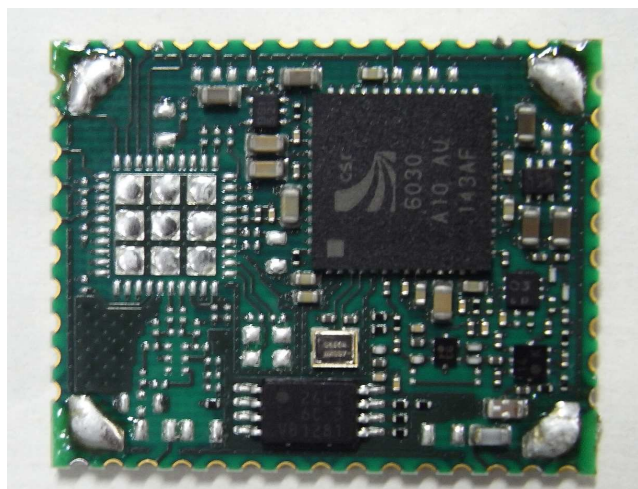

[CC-3500] INTERNAL PHOTOS

2013/5/23
Clarion

1. MODULE MOUNTING BOARD POSITION

2. ANTENNA ATTACHMENT POSITION

[CC-3500] INTERNAL PHOTOS

2013/5/23
Clarion

3. MODULE MOUNTING BOARD (TOP VIEW)

4. MODULE MOUNTING BOARD (BOTTOM VIEW)

[EE-2178/CC-3500] INTERNAL PHOTOS (MODULE)

2013/5/23
Clarion

1. TOP VIEW (SHIELD)

2. TOP VIEW (NO SHIELD)

3. BOTTOM VIEW