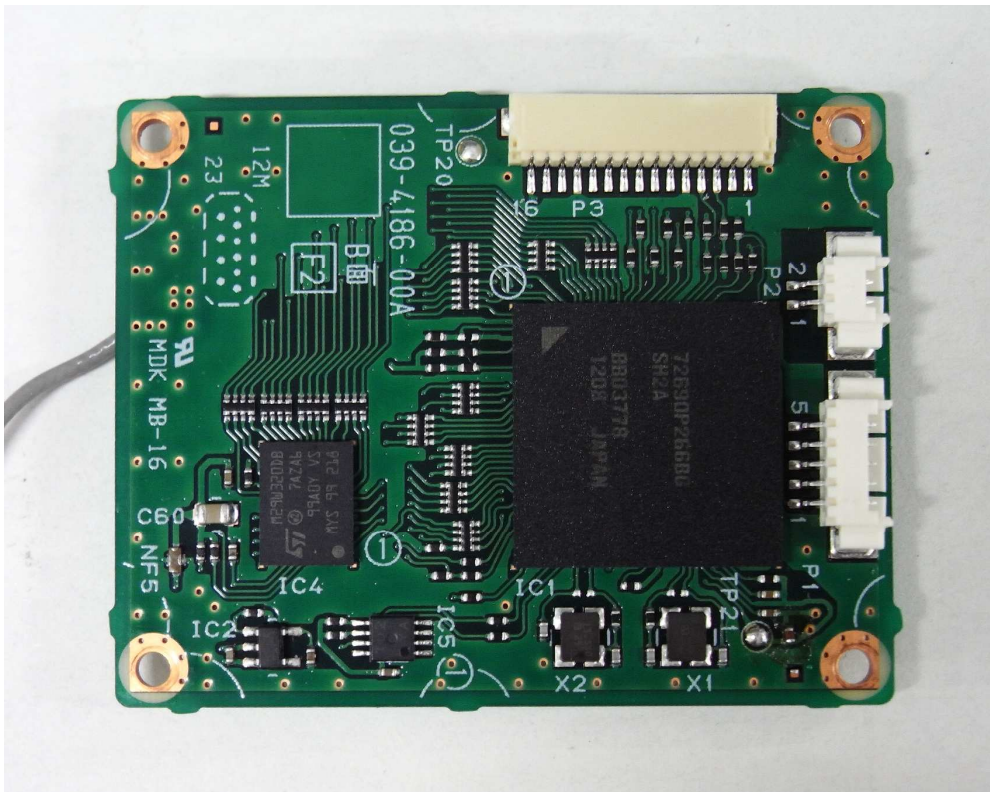

[CC-3500] INTERNAL PHOTOS

2013/5/23
Clarion

1. MODULE MOUNTING BOARD POSITION

2. ANTENNA ATTACHMENT POSITION

[CC-3500] INTERNAL PHOTOS

2013/5/23
Clarion

3. MODULE MOUNTING BOARD (TOP VIEW)

4. MODULE MOUNTING BOARD (BOTTOM VIEW)

[EE-2178/CC-3500] INTERNAL PHOTOS (MODULE)

2013/5/23
Clarion

1. TOP VIEW (SHIELD)

2. TOP VIEW (NO SHIELD)

3. BOTTOM VIEW