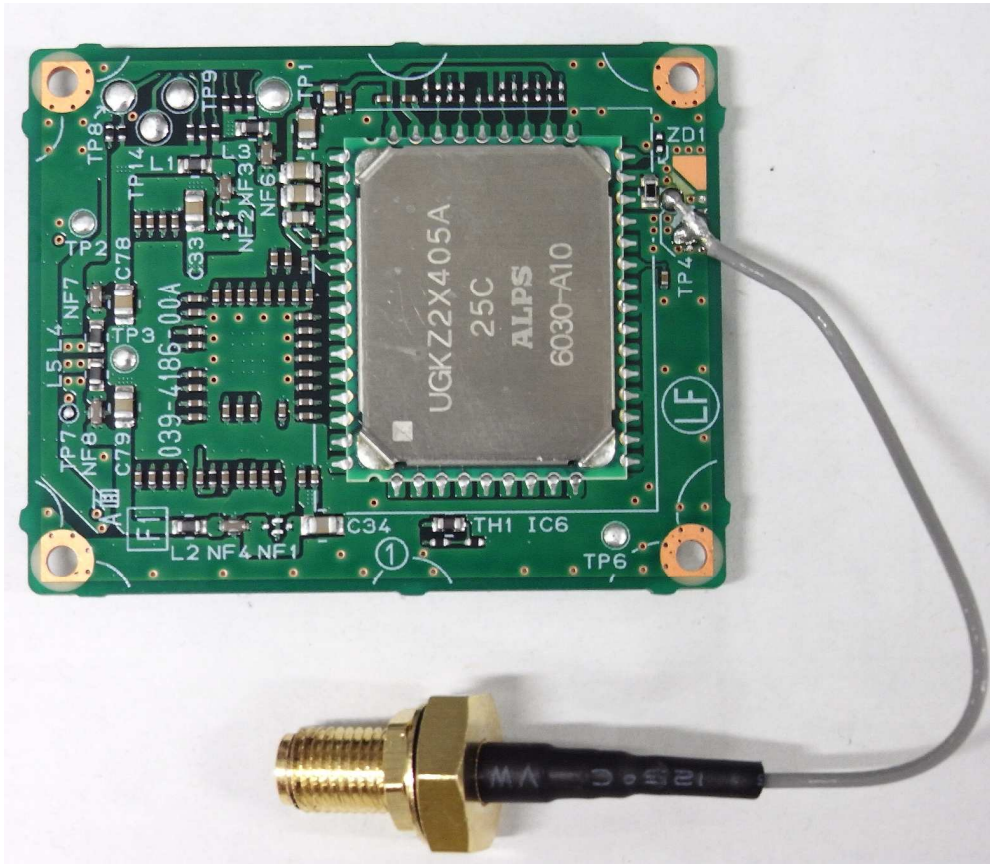

[CC-3500] INTERNAL PHOTOS

2013/5/23
Clarion

1. MODULE MOUNTING BOARD POSITION

2. ANTENNA ATTACHMENT POSITION

[CC-3500] INTERNAL PHOTOS

2013/5/23
Clarion

3. MODULE MOUNTING BOARD (TOP VIEW)

4. MODULE MOUNTING BOARD (BOTTOM VIEW)

[EE-2178/CC-3500] INTERNAL PHOTOS (MODULE)

2013/5/23
Clarion

1. TOP VIEW (SHIELD)

2. TOP VIEW (NO SHIELD)

3. BOTTOM VIEW