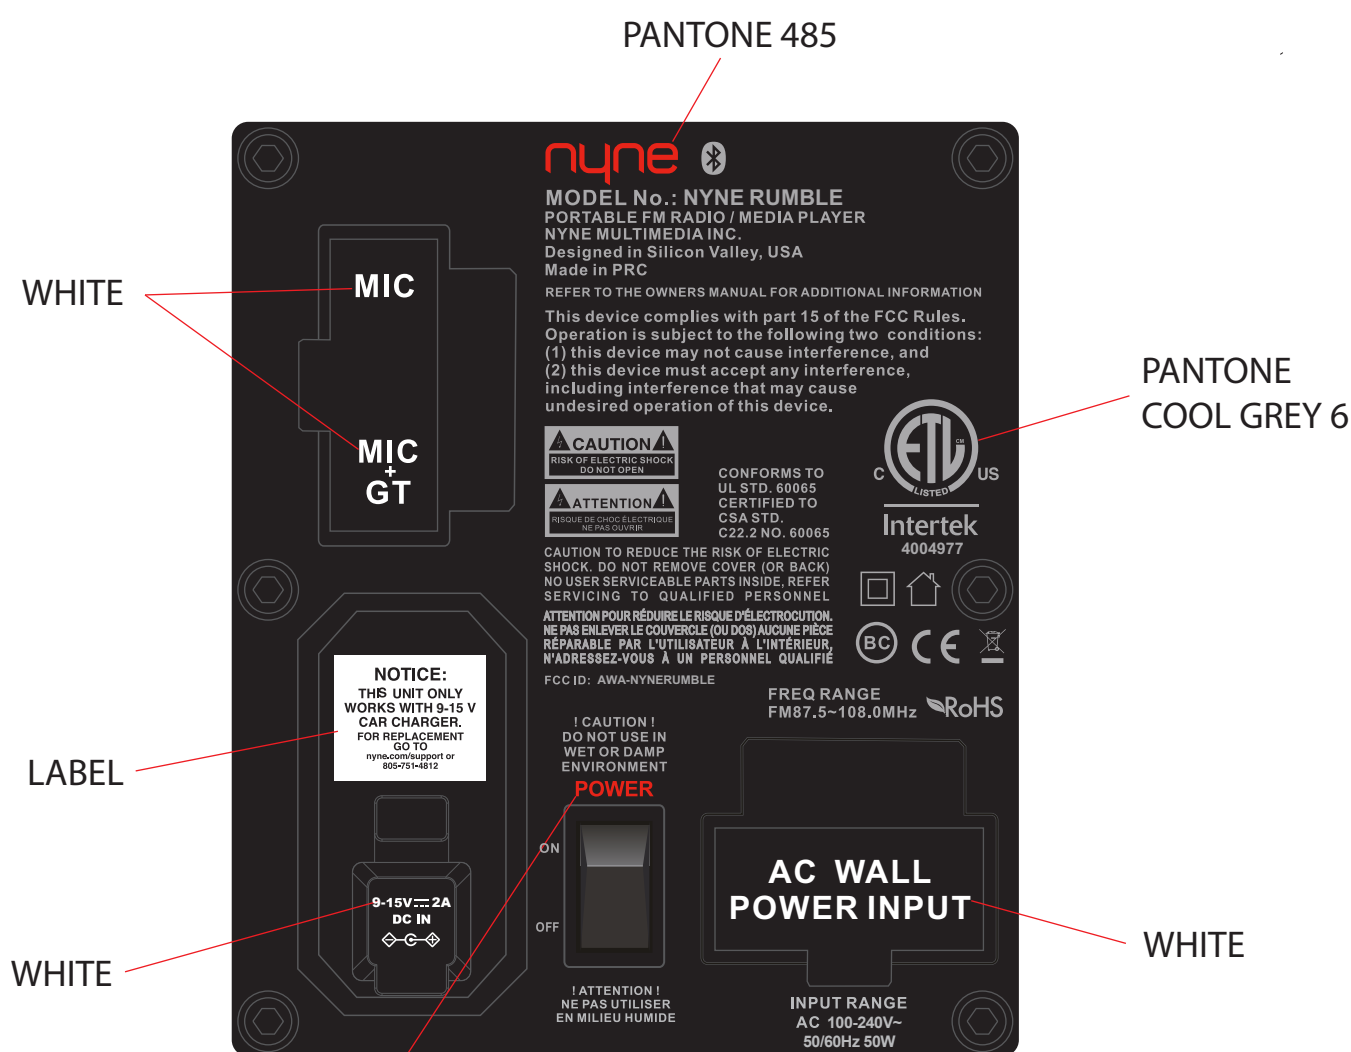

NYNE RUMBLE

SILK-SCREEN ART

BADGE

CONTROL PANEL

END PANEL