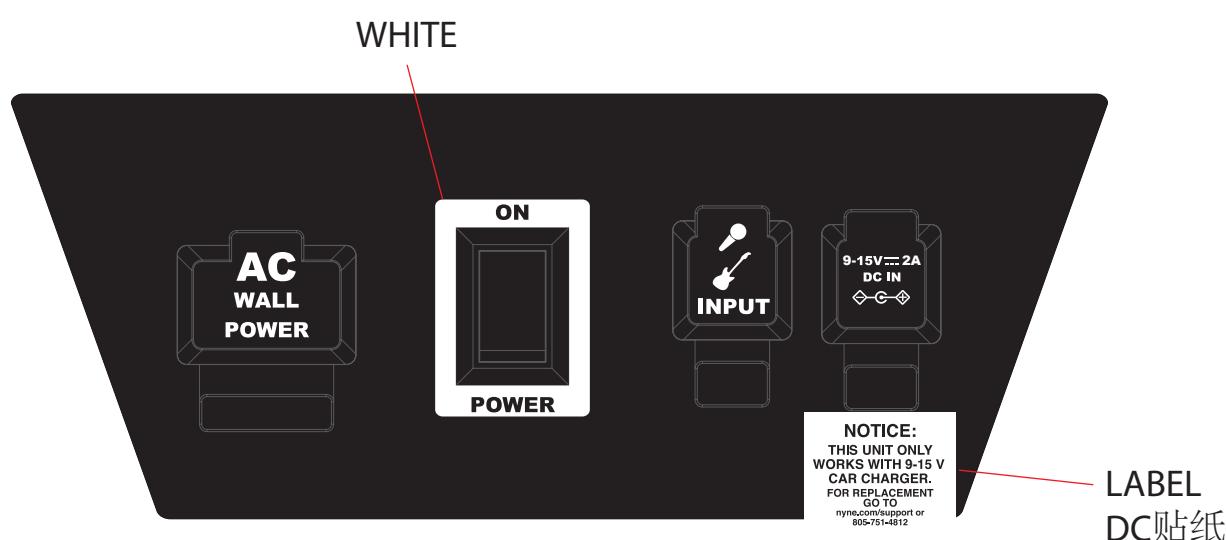

NYNE RACER-SPORT

SILK-SCREEN ART

BADGE

CONTROL PANEL

REAR PANELS

底部模具雕刻
尺寸: 110*50mm