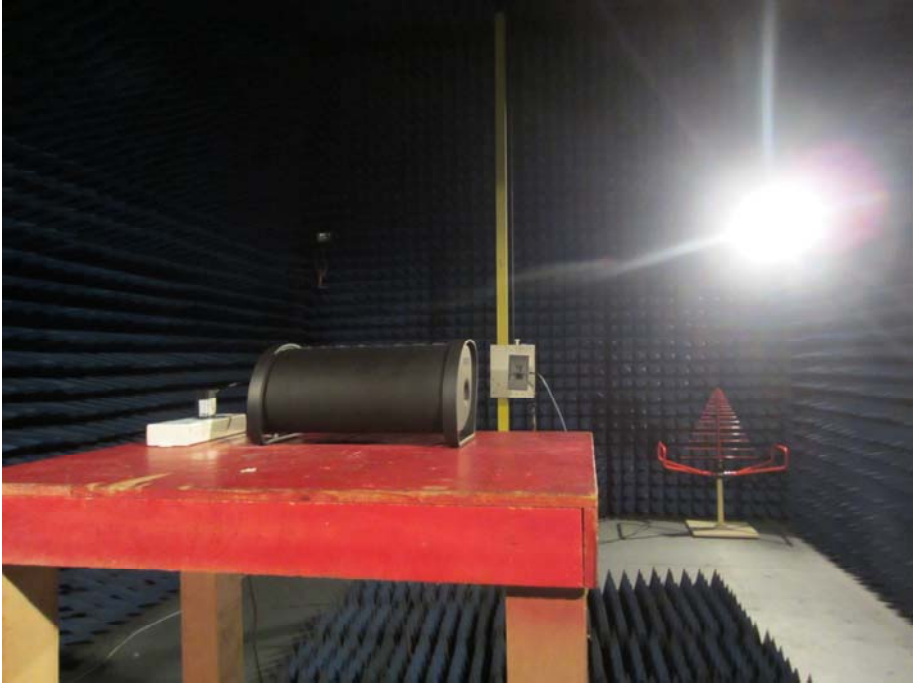

RE TEST SETUP

RE TEST SETUP

CE TEST SETUP

RF TEST SETUP

1. 5M-HEIGHT TEST TABLE FOR RADIATED EMISSION TEST SETUP (ABOVE 1 GHz)