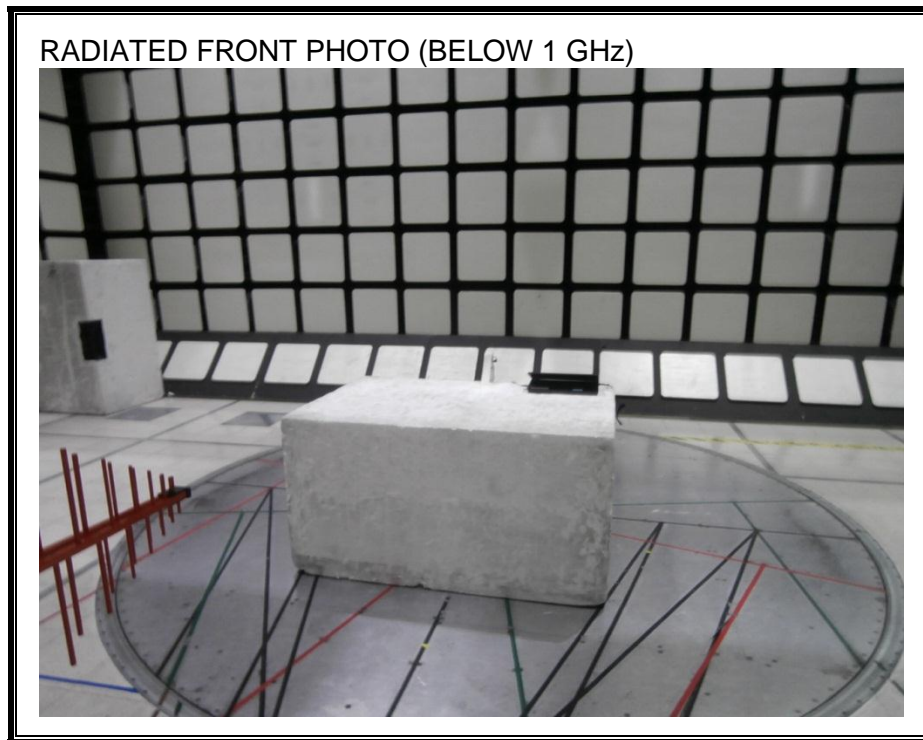

11. SETUP PHOTOS

ANTENNA PORT CONDUCTED RF MEASUREMENT SETUP

RADIATED RF MEASUREMENT SETUP (BELOW 1 GHz)

RADIATED RF MEASUREMENT SETUP (ABOVE 1 GHz)

RADIATED RF MEASUREMENT SETUP FOR PORTABLE CONFIGURATION

POWERLINE CONDUCTED EMISSIONS MEASUREMENT SETUP

LINE CONDUCTED FRONT PHOTO

LINE CONDUCTED BACK PHOTO

END OF REPORT