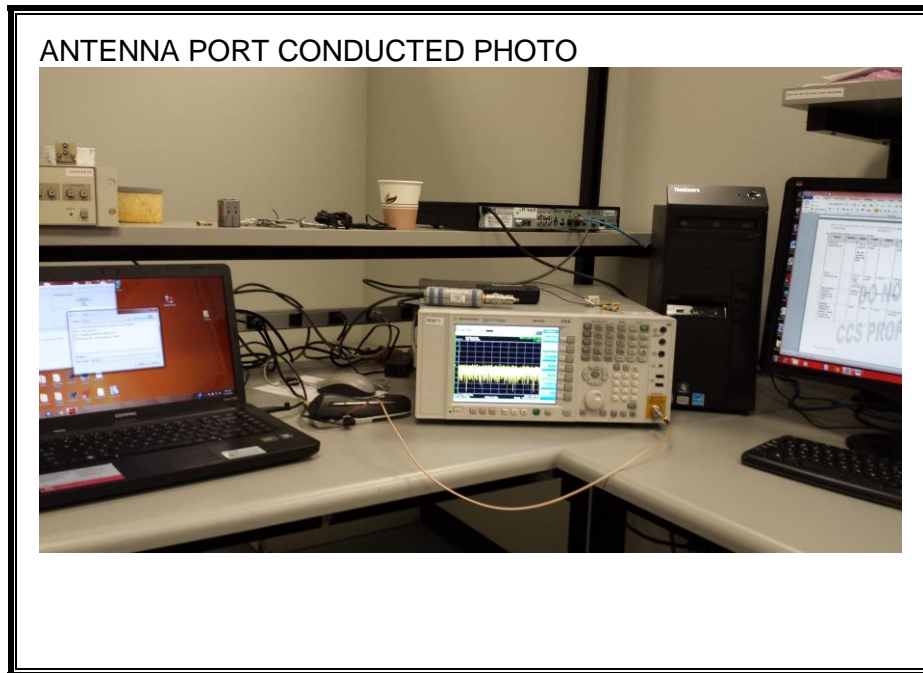

11. SETUP PHOTOS

ANTENNA PORT CONDUCTED RF MEASUREMENT SETUP

RADIATED RF MEASUREMENT SETUP (BELOW 1 GHz)

RADIATED RF MEASUREMENT SETUP (ABOVE 1 GHz)

RADIATED RF MEASUREMENT SETUP FOR PORTABLE CONFIGURATION

POWERLINE CONDUCTED EMISSIONS MEASUREMENT SETUP

LINE CONDUCTED FRONT PHOTO

LINE CONDUCTED BACK PHOTO

END OF REPORT