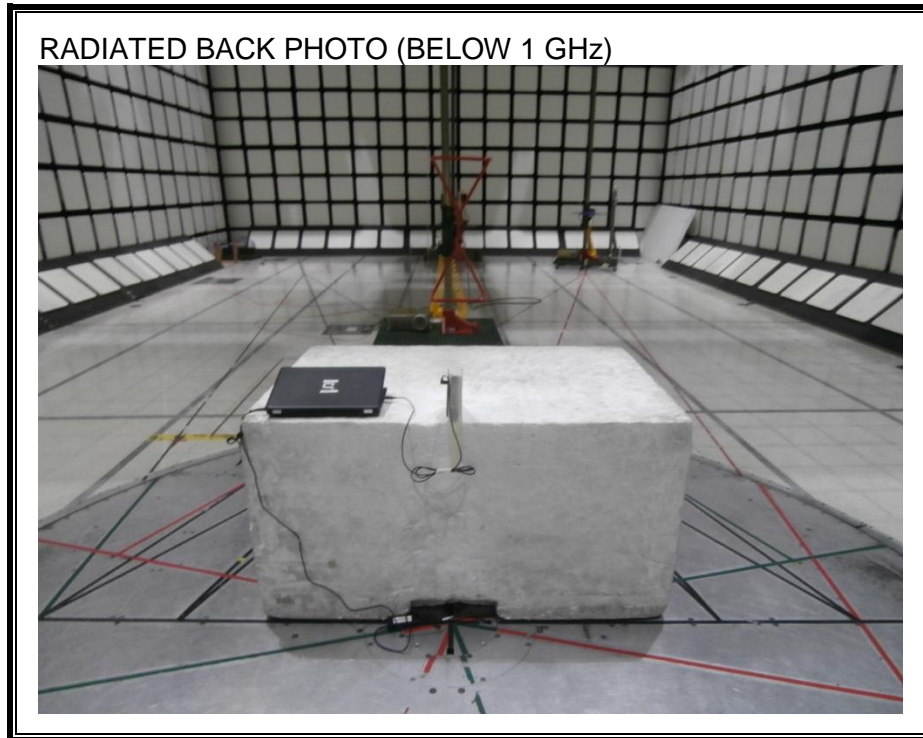

11. SETUP PHOTOS

ANTENNA PORT CONDUCTED RF MEASUREMENT SETUP

RADIATED RF MEASUREMENT SETUP (BELOW 1 GHz)

RADIATED RF MEASUREMENT SETUP (ABOVE 1 GHz)

RADIATED RF MEASUREMENT SETUP FOR PORTABLE CONFIGURATION

POWERLINE CONDUCTED EMISSIONS MEASUREMENT SETUP

LINE CONDUCTED FRONT PHOTO

LINE CONDUCTED BACK PHOTO

END OF REPORT