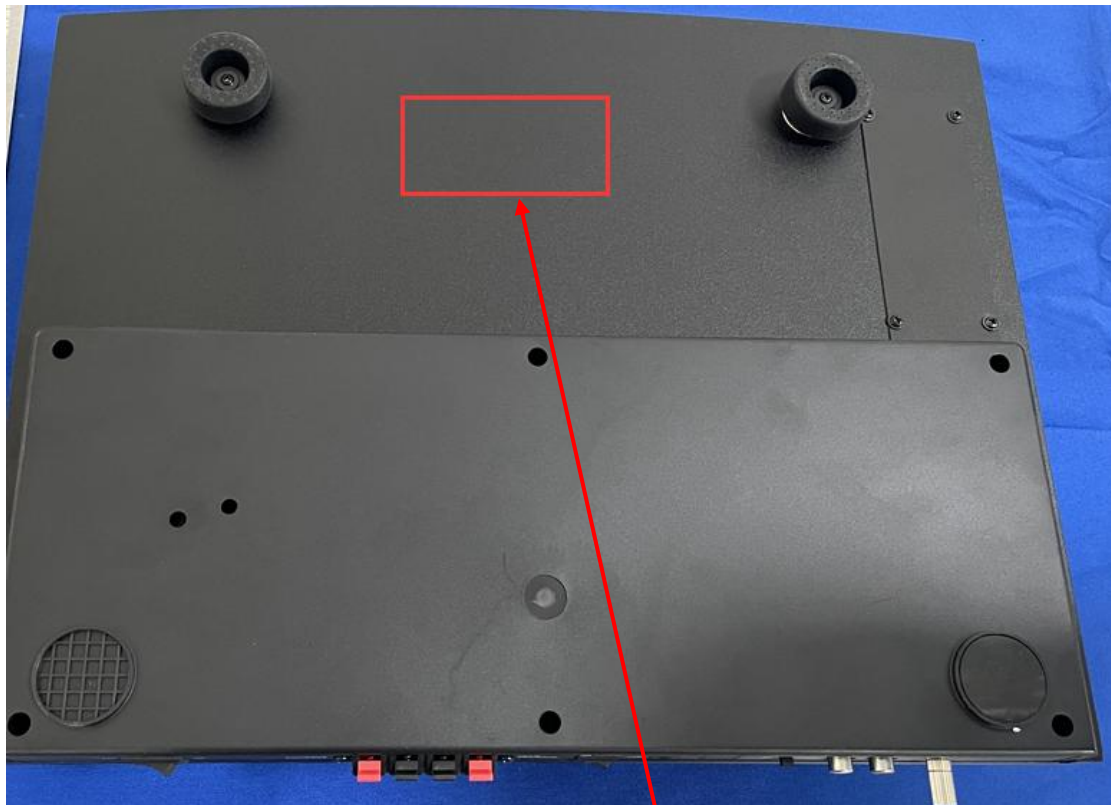

Label Artwork and Location

Model: T150C-BK

Label:

Size: L*W= 100*45mm

Location