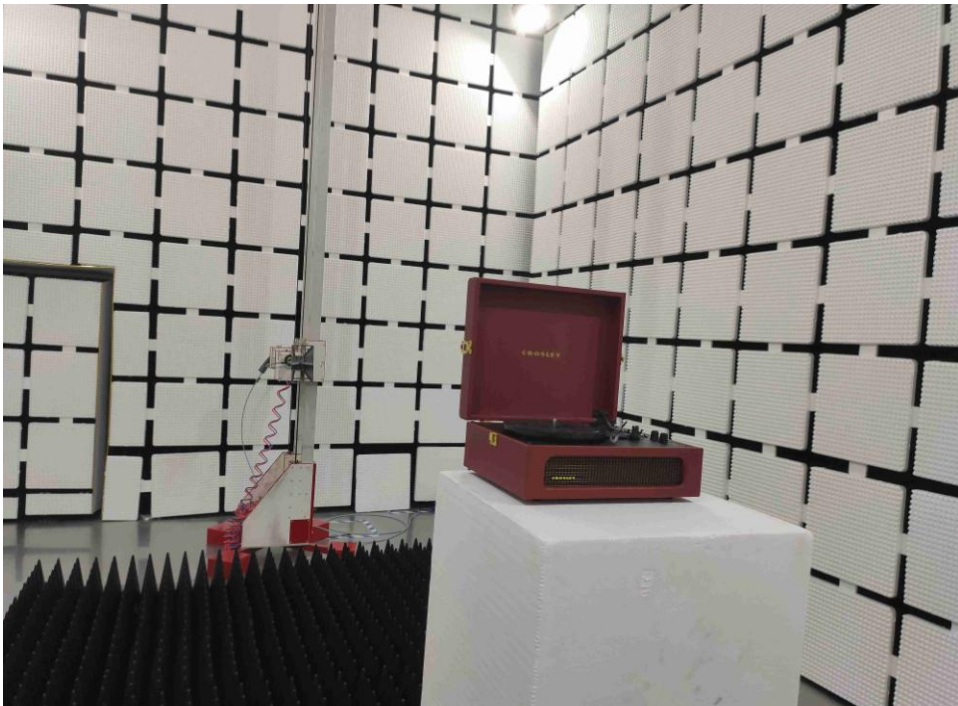

Appendix A: Photographs of Test Setup

Product: Voyager Turntable
Model: CR8017B-BUR
Radiated Emission

Conducted Emission