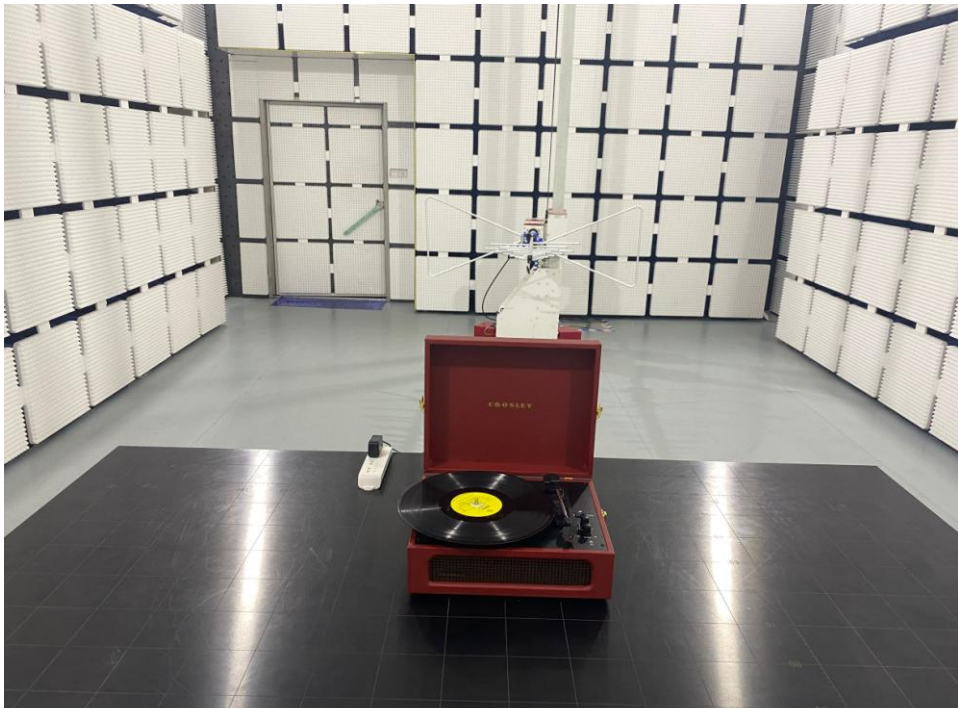

Appendix A: Photographs of Test Setup

Product: Voyager Turntable
Model: CR8017B-BUR
Radiated Emission

Conducted Emission