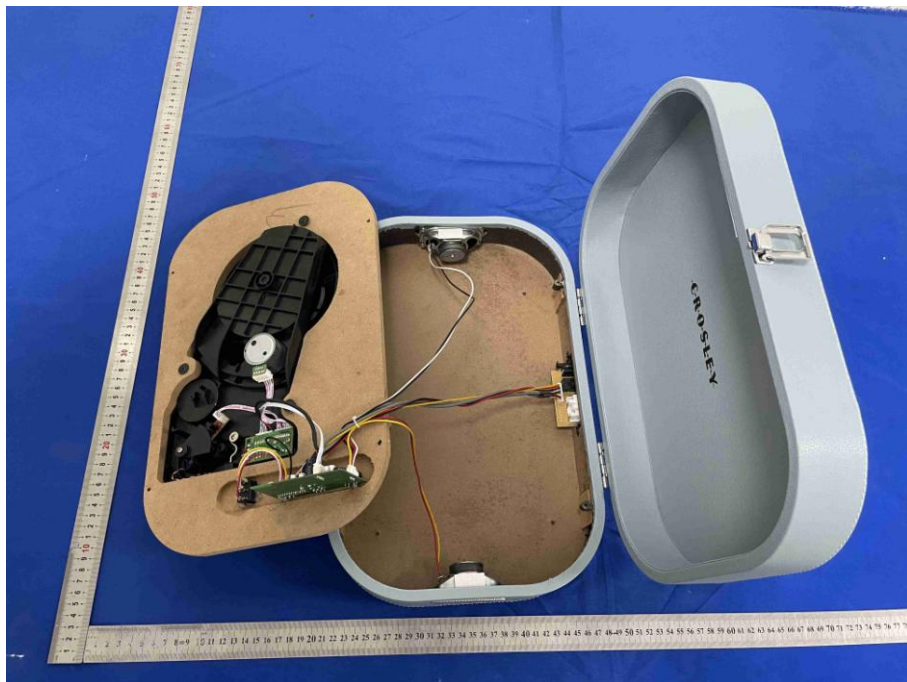

Appendix C: Photographs of EUT

Product: Discovery Turntable

Model: CR8009B-GLC

Internal Photos

Antenna