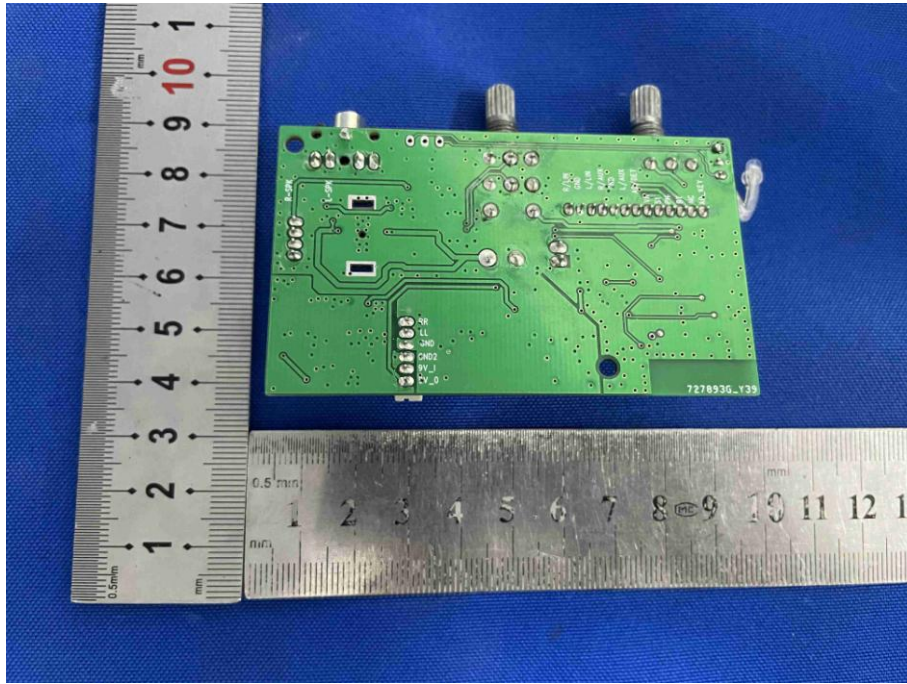

Appendix C: Photographs of EUT

Product: Discovery Turntable

Model: CR8009B-GLC

Internal Photos

Antenna