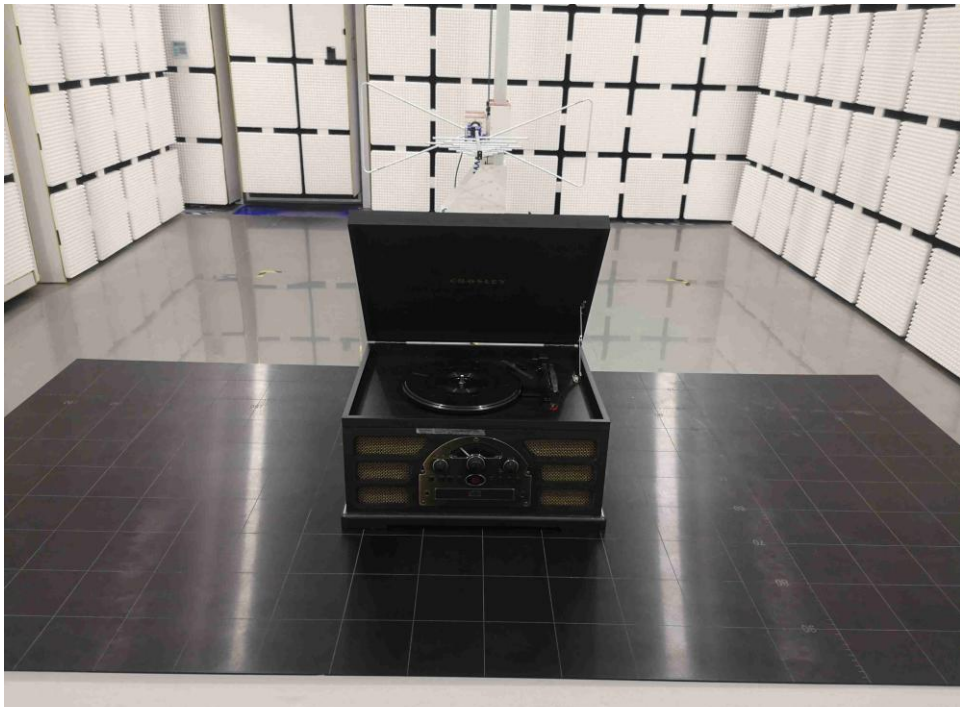

## Appendix B: Photographs of Test Setup

Product: Rochester Entertainment Center

Model: CR7021A-BK

Radiated Emission

## Conducted Emission