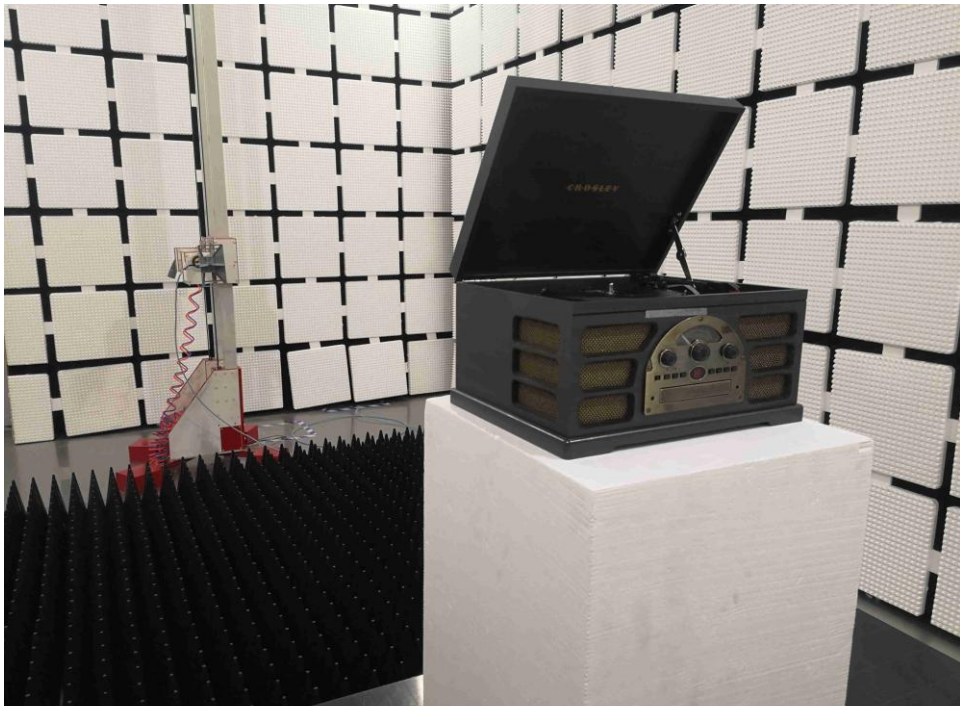

## Appendix B: Photographs of Test Setup

Product: Rochester Entertainment Center

Model: CR7021A-BK

Radiated Emission

## Conducted Emission