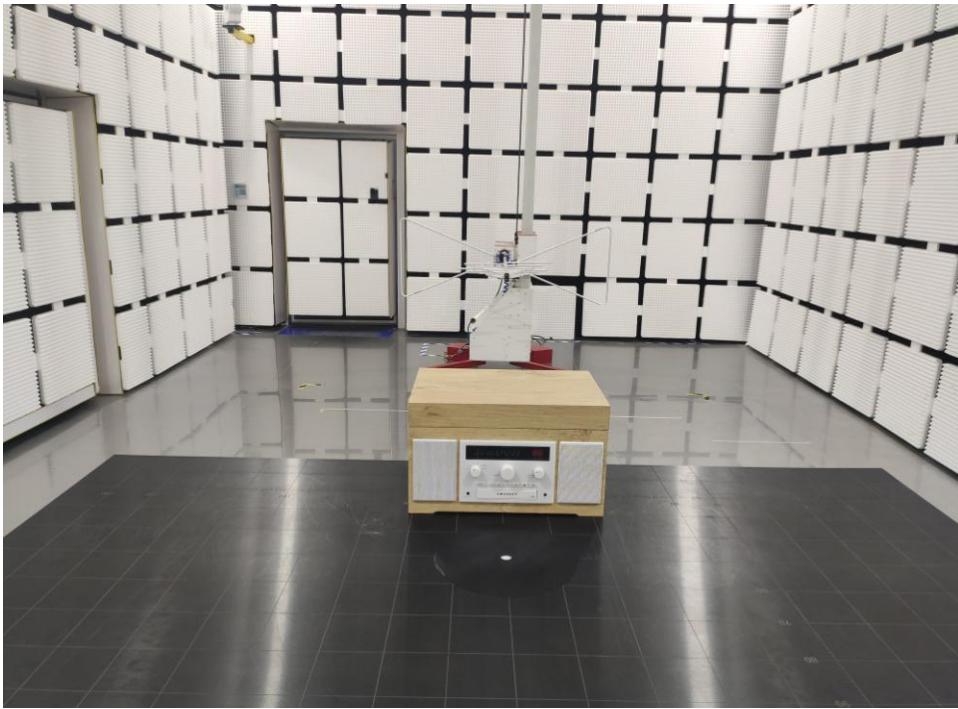

## Appendix A: Photographs of Test Setup

Product: HAYDN Turntable

Model: CR7018A-NA

Radiated Emission

## Conducted Emission