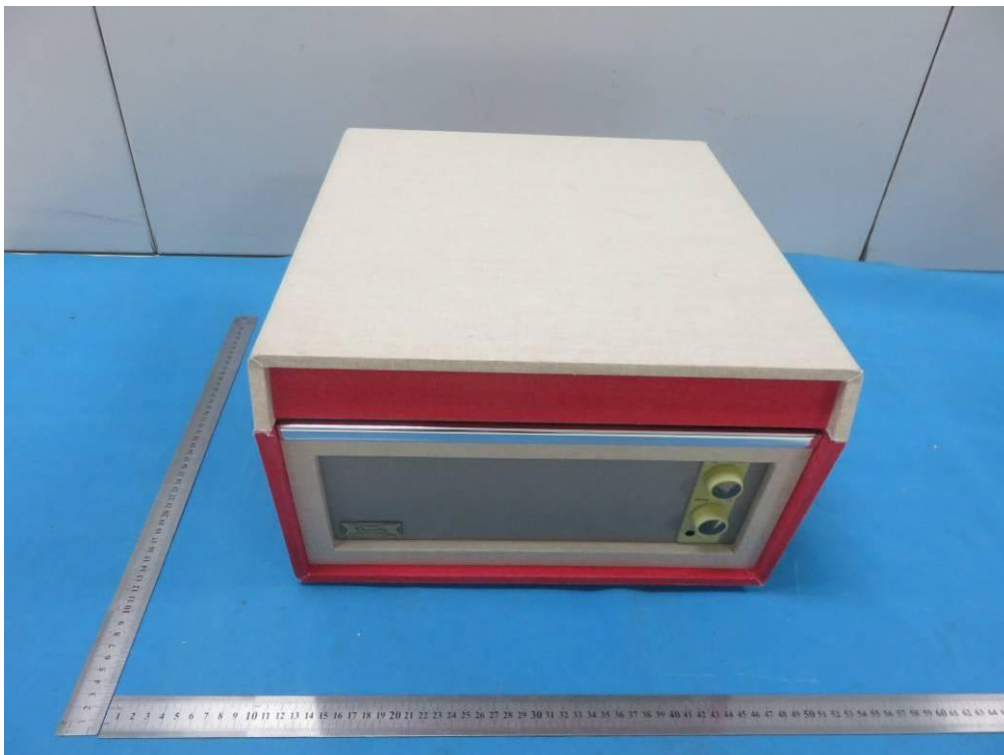

# External Photos

WHOLE VIEW OF EUT

TOP VIEW OF EUT

BOTTOM VIEW OF EUT

FRONT VIEW OF EUT

BACK VIEW OF EUT

LEFT VIEW OF EUT

RIGHT VIEW OF EUT

VIEW OF EUT (PORT)-1

VIEW OF EUT (PORT)-2

VIEW OF ADAPTER 1

VIEW OF ADAPTER 2

**YIDEFENG**  
Class 2 Power Supply  
AC/DC ADAPTOR  
MODEL:YDF-U1200500D  
INPUT:120VAC 60Hz 135mA  
OUTPUT:12VDC 500mA

This power unit intended  
to be correctly orientated  
in a vertical or floor position