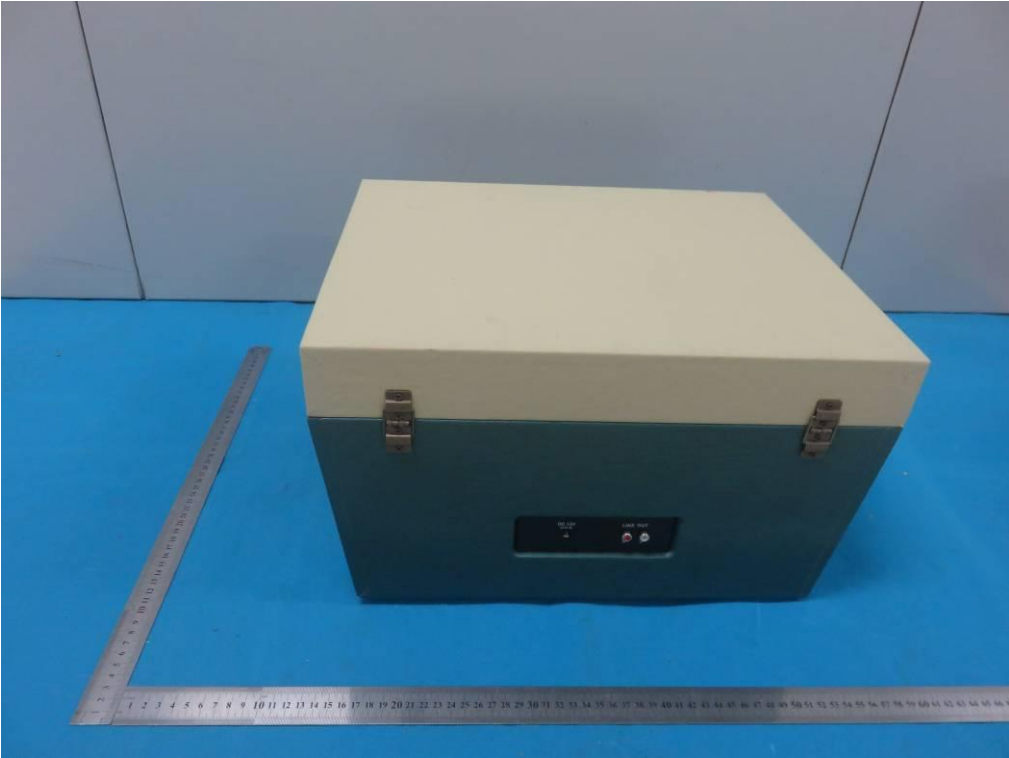

External Photos

WHOLE VIEW OF EUT

TOP VIEW OF EUT

BOTTOM VIEW OF EUT

FRONT VIEW OF EUT

BACK VIEW OF EUT

LEFT VIEW OF EUT

RIGHT VIEW OF EUT

VIEW OF EUT (PORT)-1

VIEW OF EUT (PORT)-2

VIEW OF ADAPTER 1

VIEW OF ADAPTER 2

YIDEFENG
Class 2 Power Supply
AC/DC ADAPTOR
MODEL:YDF-U1200500D
INPUT:120VAC 60Hz 135mA
OUTPUT:12VDC 500mA

This power unit intended
to be correctly orientated
in a vertical or floor position