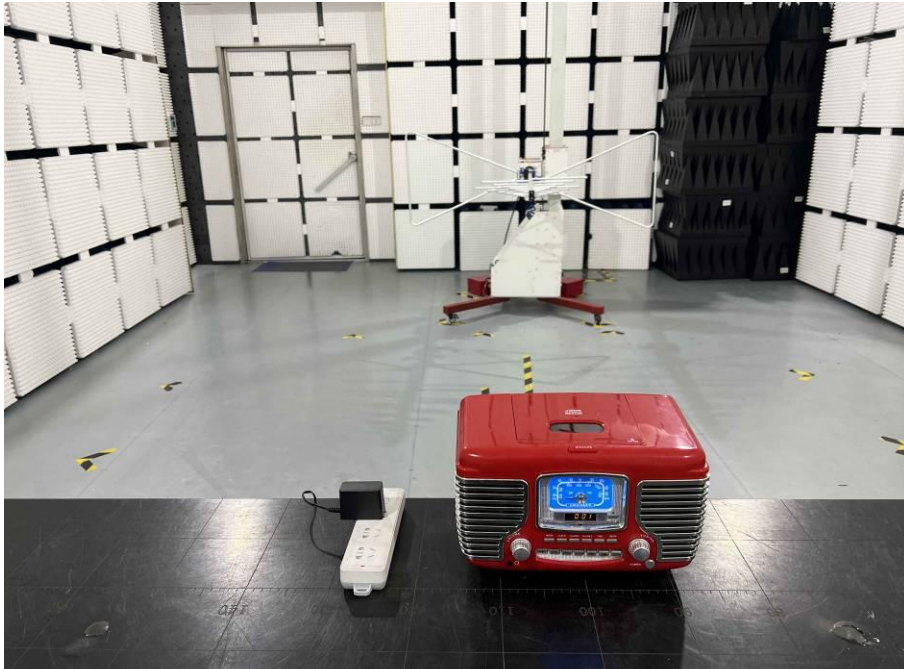

Appendix B: Photographs of Test Setup

Product: Corsair with BT

Model: CR612B-AB

Radiated Emission

Conducted Emission