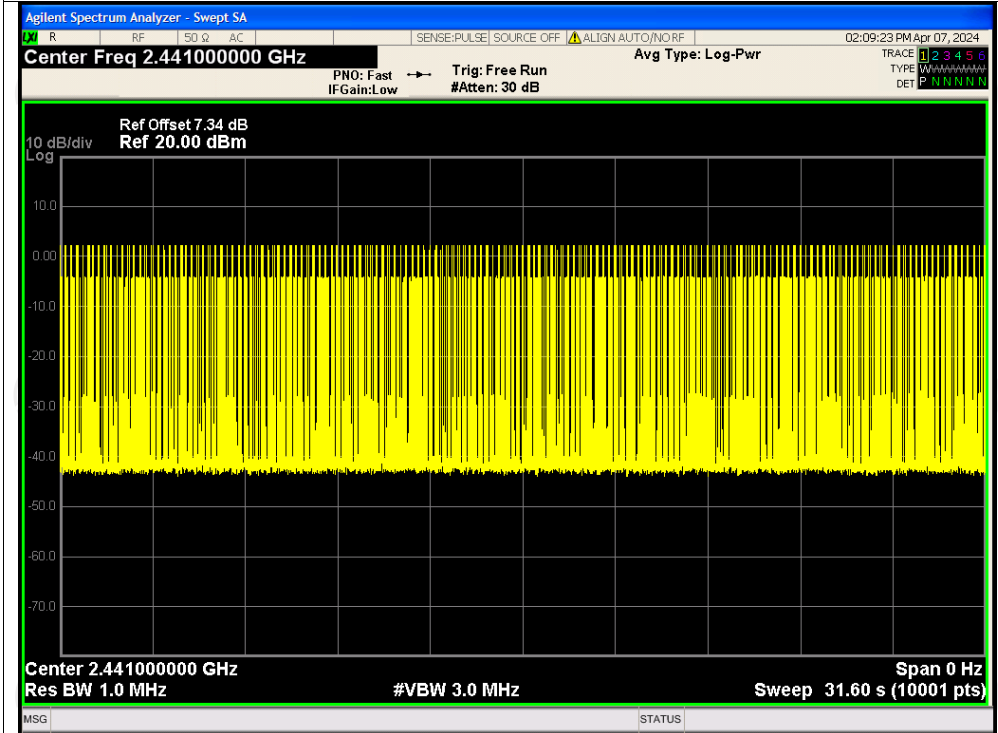

Dwell NVNT 2-DH5 2441MHz One Burst

Dwell NVNT 2-DH5 2441MHz Accumulated

Dwell NVNT 3-DH1 2441MHz One Burst

Dwell NVNT 3-DH1 2441MHz Accumulated

Dwell NVNT 3-DH3 2441MHz One Burst

Dwell NVNT 3-DH3 2441MHz Accumulated

Dwell NVNT 3-DH5 2441MHz One Burst

Dwell NVNT 3-DH5 2441MHz Accumulated

Appendix B: Photographs of Test Setup

Product: Corsair with BT

Model: CR612B-AB

Radiated Emission

Conducted Emission

Appendix C: Photographs of EUT
Product: Corsair with BT
Model: CR612B-AB
External Photos