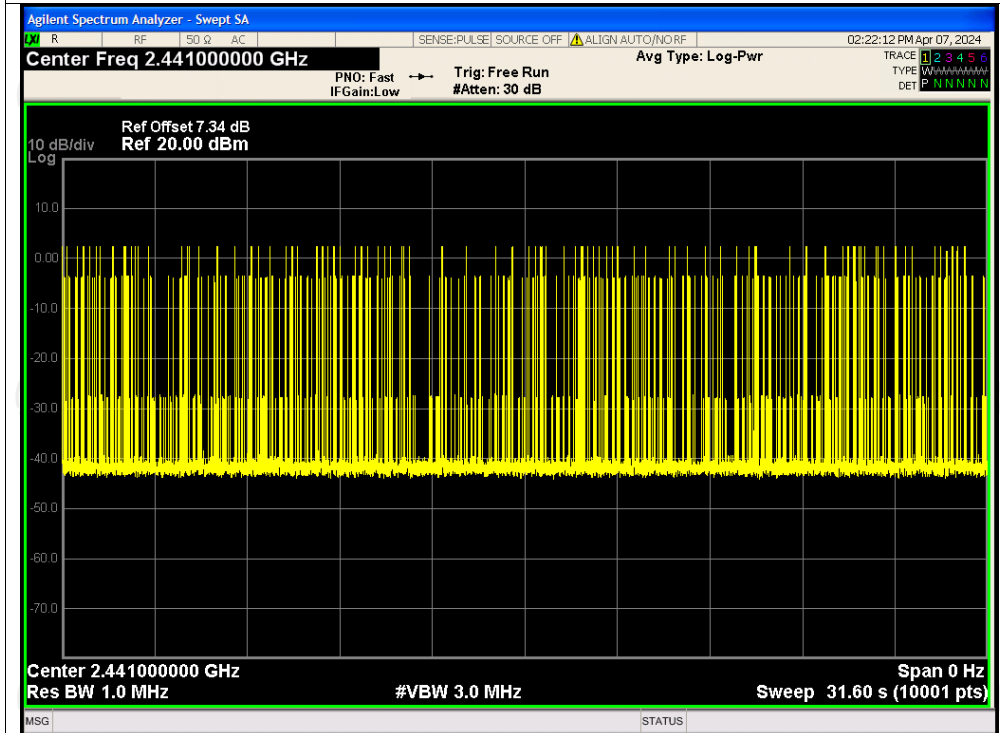

Dwell NVNT 2-DH5 2441MHz One Burst

Dwell NVNT 2-DH5 2441MHz Accumulated

Dwell NVNT 3-DH1 2441MHz One Burst

Dwell NVNT 3-DH1 2441MHz Accumulated

Dwell NVNT 3-DH3 2441MHz One Burst

Dwell NVNT 3-DH3 2441MHz Accumulated

Dwell NVNT 3-DH5 2441MHz One Burst

Dwell NVNT 3-DH5 2441MHz Accumulated

Appendix B: Photographs of Test Setup

Product: Corsair with BT

Model: CR612B-AB

Radiated Emission

Conducted Emission

Appendix C: Photographs of EUT
Product: Corsair with BT
Model: CR612B-AB
External Photos