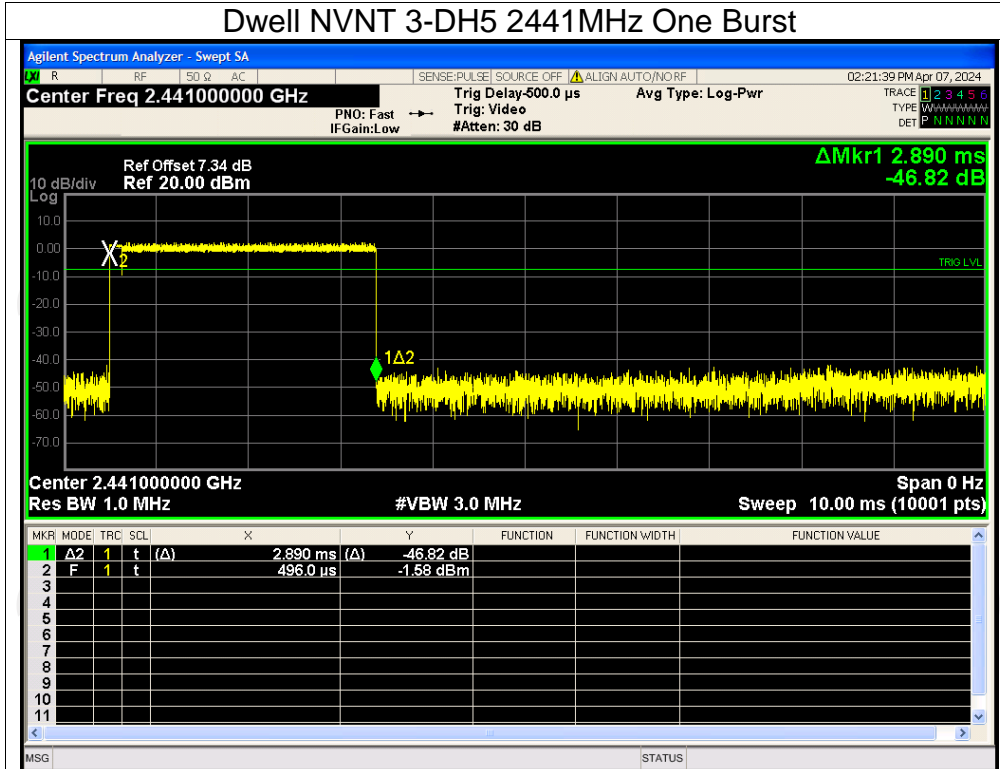

Dwell NVNT 2-DH5 2441MHz One Burst

Dwell NVNT 2-DH5 2441MHz Accumulated

Dwell NVNT 3-DH1 2441MHz One Burst

Dwell NVNT 3-DH1 2441MHz Accumulated

Dwell NVNT 3-DH3 2441MHz One Burst

Dwell NVNT 3-DH3 2441MHz Accumulated

Dwell NVNT 3-DH5 2441MHz One Burst

Dwell NVNT 3-DH5 2441MHz Accumulated

Appendix B: Photographs of Test Setup

Product: Corsair with BT

Model: CR612B-AB

Radiated Emission

Conducted Emission

Appendix C: Photographs of EUT
Product: Corsair with BT
Model: CR612B-AB
External Photos