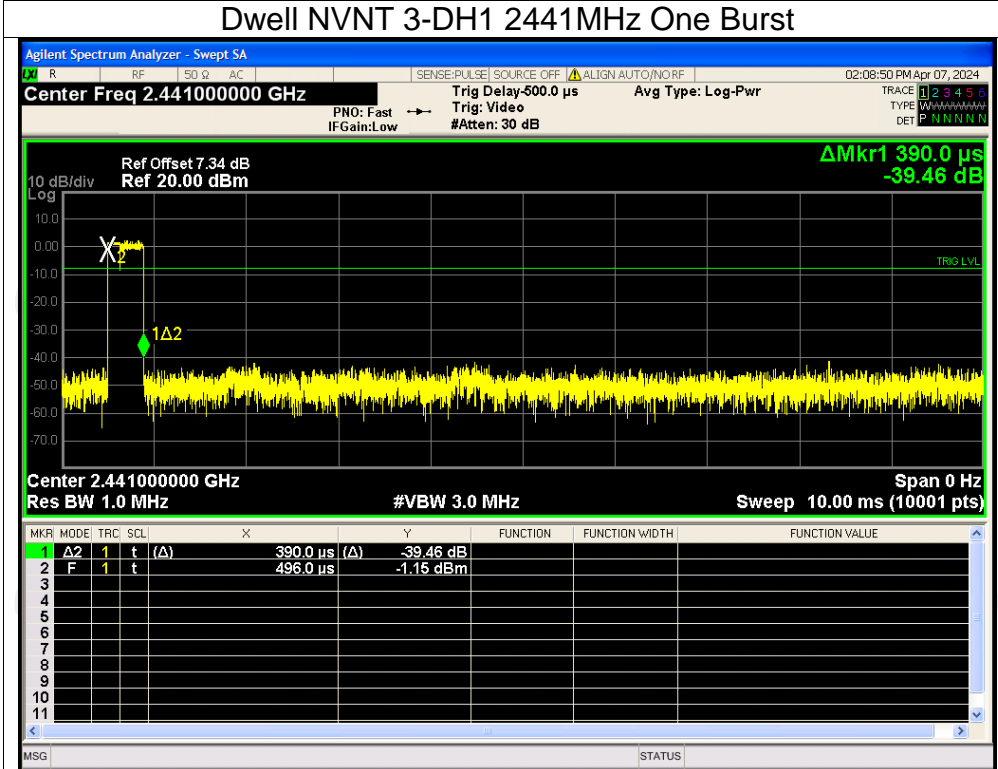

Dwell NVNT 2-DH5 2441MHz One Burst

Dwell NVNT 2-DH5 2441MHz Accumulated

Dwell NVNT 3-DH1 2441MHz One Burst

Dwell NVNT 3-DH1 2441MHz Accumulated

Dwell NVNT 3-DH3 2441MHz One Burst

Dwell NVNT 3-DH3 2441MHz Accumulated

Dwell NVNT 3-DH5 2441MHz One Burst

Dwell NVNT 3-DH5 2441MHz Accumulated

Appendix B: Photographs of Test Setup

Product: Corsair with BT

Model: CR612B-AB

Radiated Emission

Conducted Emission

Appendix C: Photographs of EUT
Product: Corsair with BT
Model: CR612B-AB
External Photos