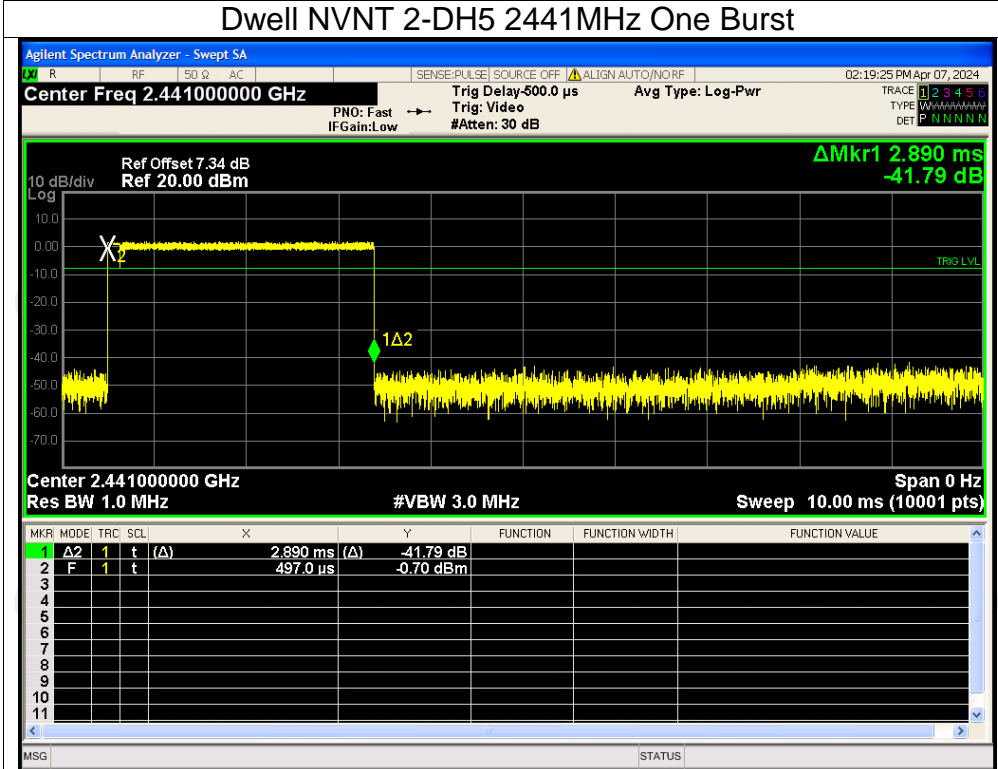

Dwell NVNT 2-DH5 2441MHz One Burst

Dwell NVNT 2-DH5 2441MHz Accumulated

Dwell NVNT 3-DH1 2441MHz One Burst

Dwell NVNT 3-DH1 2441MHz Accumulated

Dwell NVNT 3-DH3 2441MHz One Burst

Dwell NVNT 3-DH3 2441MHz Accumulated

Dwell NVNT 3-DH5 2441MHz One Burst

Dwell NVNT 3-DH5 2441MHz Accumulated

Appendix B: Photographs of Test Setup

Product: Corsair with BT

Model: CR612B-AB

Radiated Emission

Conducted Emission

Appendix C: Photographs of EUT
Product: Corsair with BT
Model: CR612B-AB
External Photos