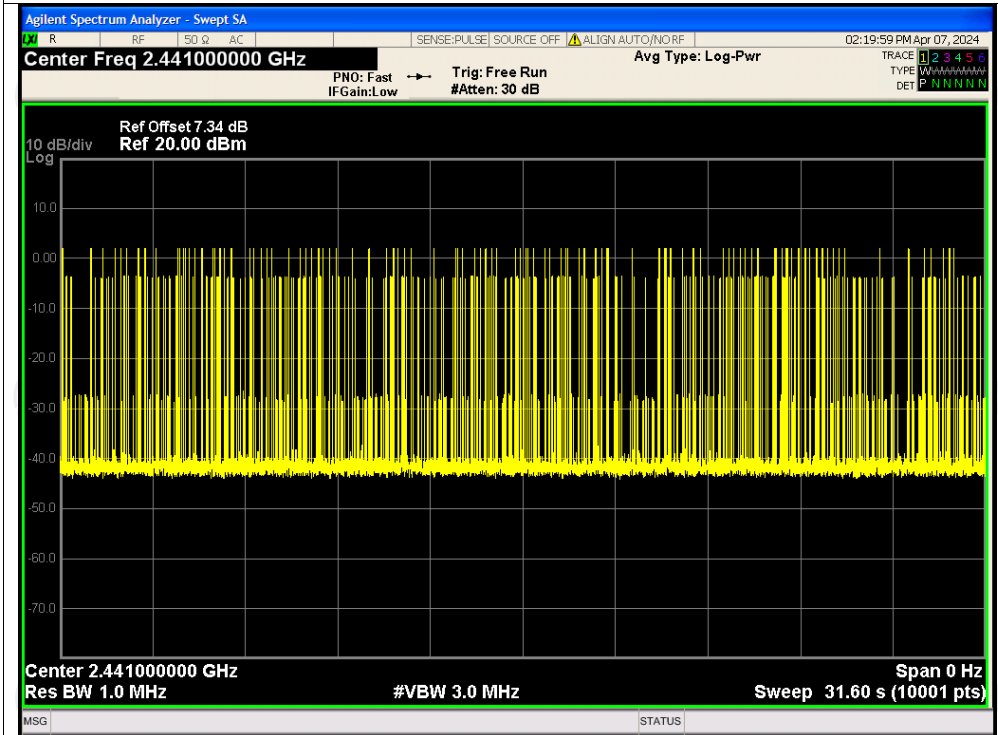

Dwell NVNT 2-DH5 2441MHz One Burst

Dwell NVNT 2-DH5 2441MHz Accumulated

Dwell NVNT 3-DH1 2441MHz One Burst

Dwell NVNT 3-DH1 2441MHz Accumulated

Dwell NVNT 3-DH3 2441MHz One Burst

Dwell NVNT 3-DH3 2441MHz Accumulated

Dwell NVNT 3-DH5 2441MHz One Burst

Dwell NVNT 3-DH5 2441MHz Accumulated

Appendix B: Photographs of Test Setup

Product: Corsair with BT

Model: CR612B-AB

Radiated Emission

Conducted Emission

Appendix C: Photographs of EUT
Product: Corsair with BT
Model: CR612B-AB
External Photos