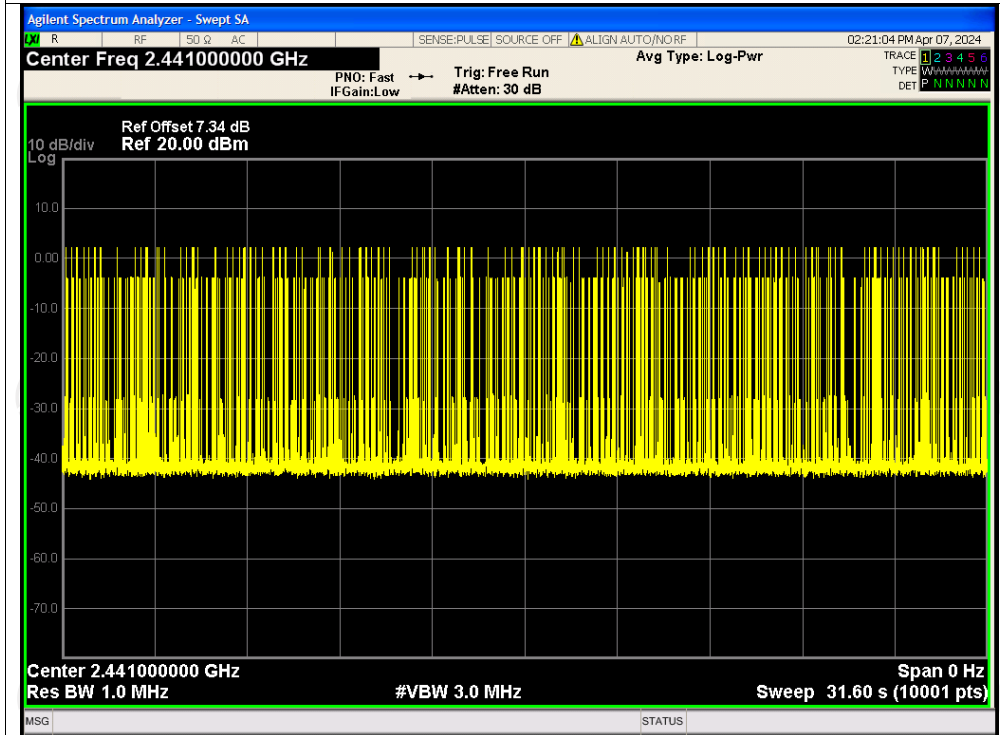

Dwell NVNT 2-DH5 2441MHz One Burst

Dwell NVNT 2-DH5 2441MHz Accumulated

Dwell NVNT 3-DH1 2441MHz One Burst

Dwell NVNT 3-DH1 2441MHz Accumulated

Dwell NVNT 3-DH3 2441MHz One Burst

Dwell NVNT 3-DH3 2441MHz Accumulated

Dwell NVNT 3-DH5 2441MHz One Burst

Dwell NVNT 3-DH5 2441MHz Accumulated

Appendix B: Photographs of Test Setup

Product: Corsair with BT

Model: CR612B-AB

Radiated Emission

Conducted Emission

Appendix C: Photographs of EUT
Product: Corsair with BT
Model: CR612B-AB
External Photos