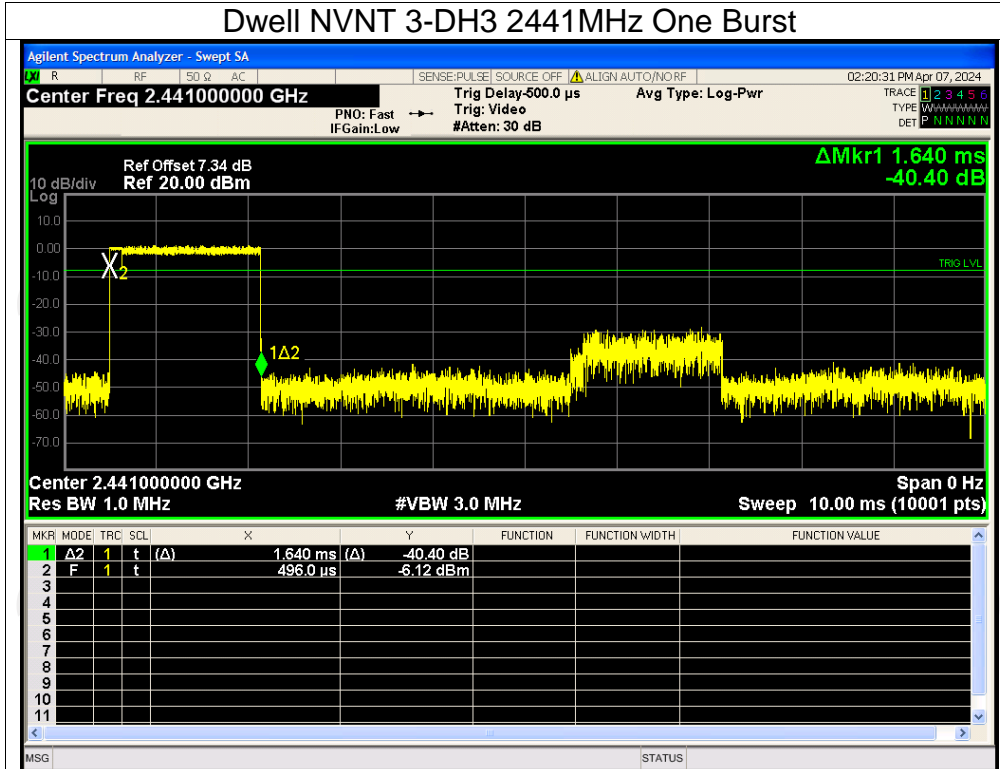

Dwell NVNT 2-DH5 2441MHz One Burst

Dwell NVNT 2-DH5 2441MHz Accumulated

Dwell NVNT 3-DH1 2441MHz One Burst

Dwell NVNT 3-DH1 2441MHz Accumulated

Dwell NVNT 3-DH3 2441MHz One Burst

Dwell NVNT 3-DH3 2441MHz Accumulated

Dwell NVNT 3-DH5 2441MHz One Burst

Dwell NVNT 3-DH5 2441MHz Accumulated

Appendix B: Photographs of Test Setup

Product: Corsair with BT

Model: CR612B-AB

Radiated Emission

Conducted Emission

Appendix C: Photographs of EUT
Product: Corsair with BT
Model: CR612B-AB
External Photos