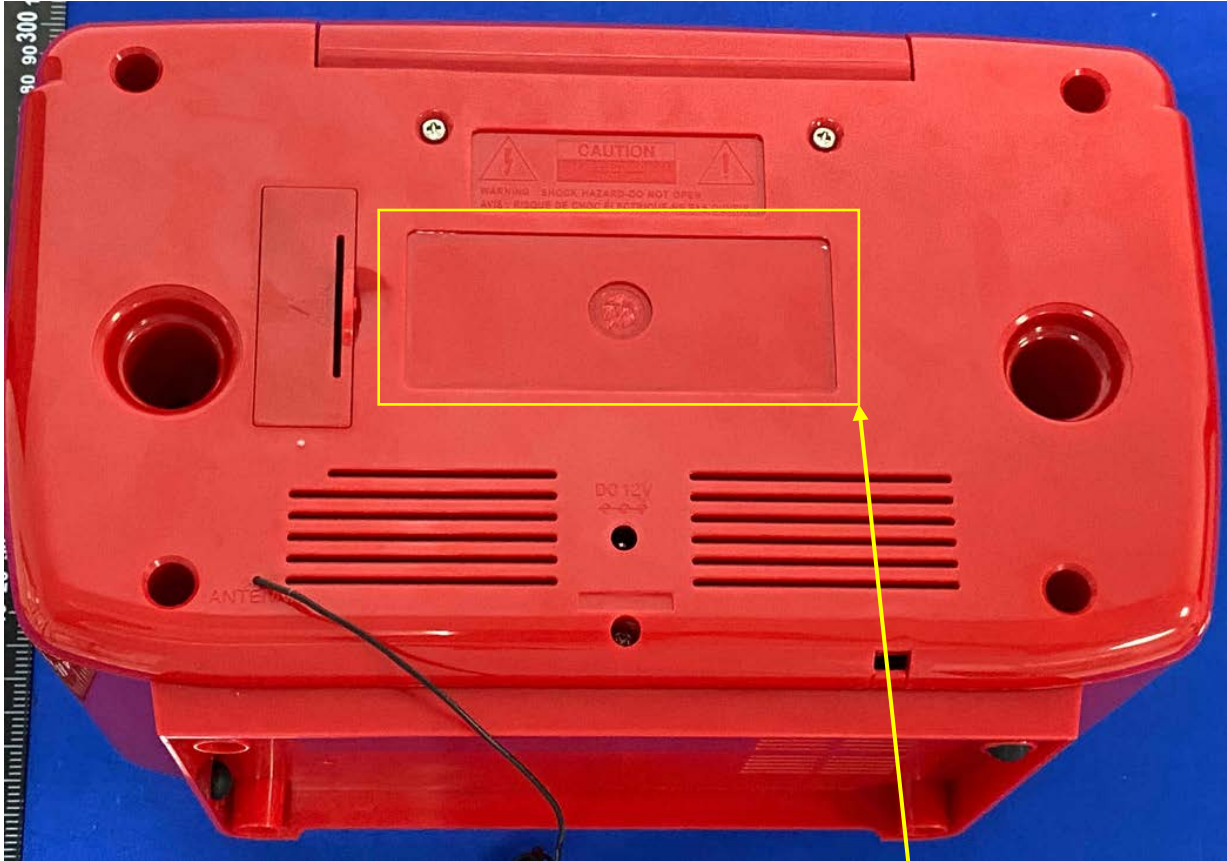

# Label Artwork and Location

Model: CR612B-AB

Label:

Size: L\*W=80\*33mm

Location