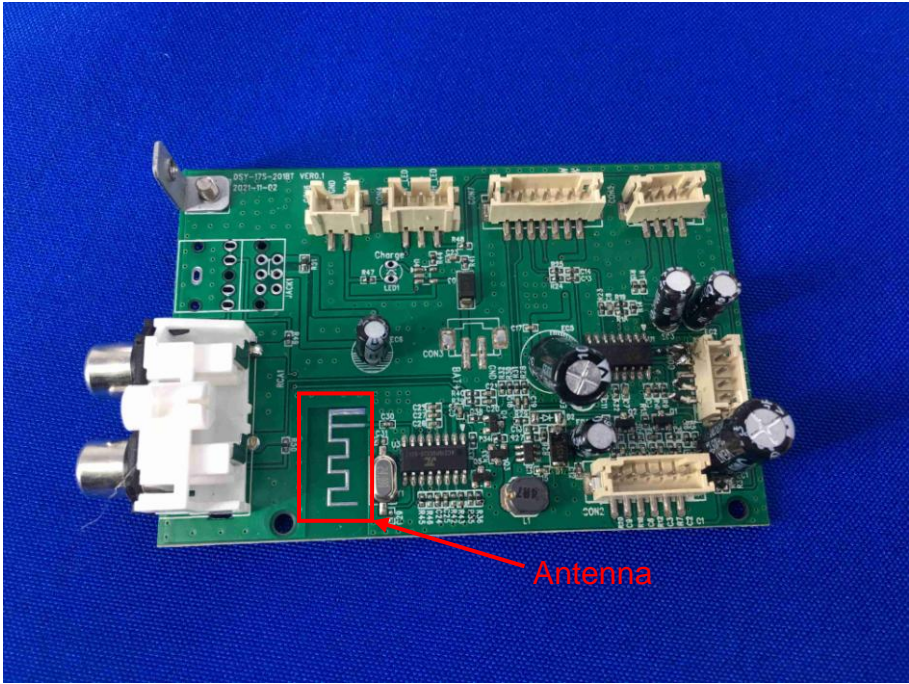

## Appendix C: Photographs of EUT

Product: 1986 Turntable

Model: CR6039U-WA

Internal Photos

Antenna