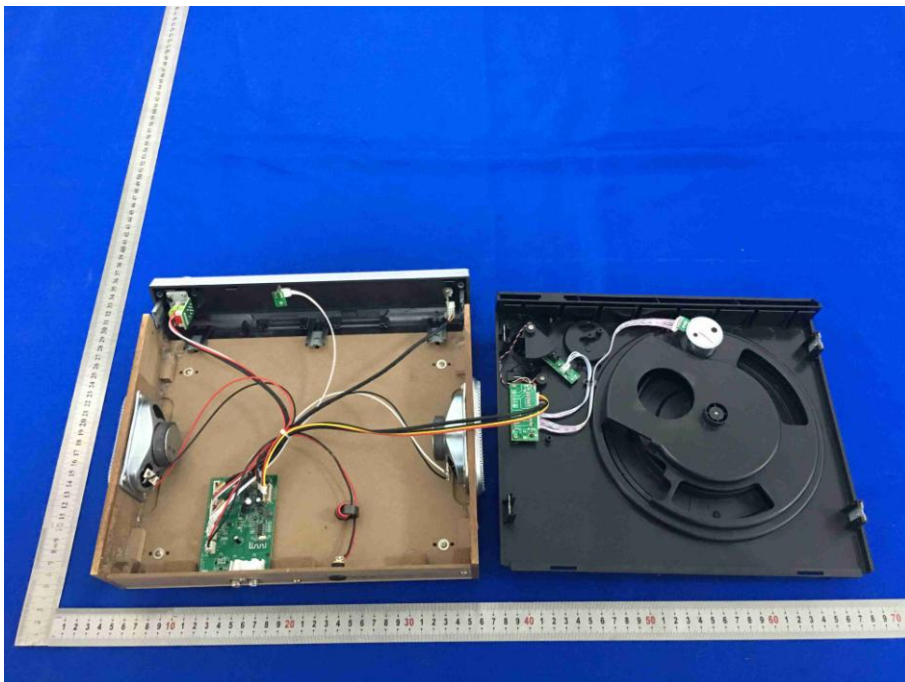

## Appendix C: Photographs of EUT

Product: 1986 Turntable

Model: CR6039U-WA

Internal Photos

Antenna