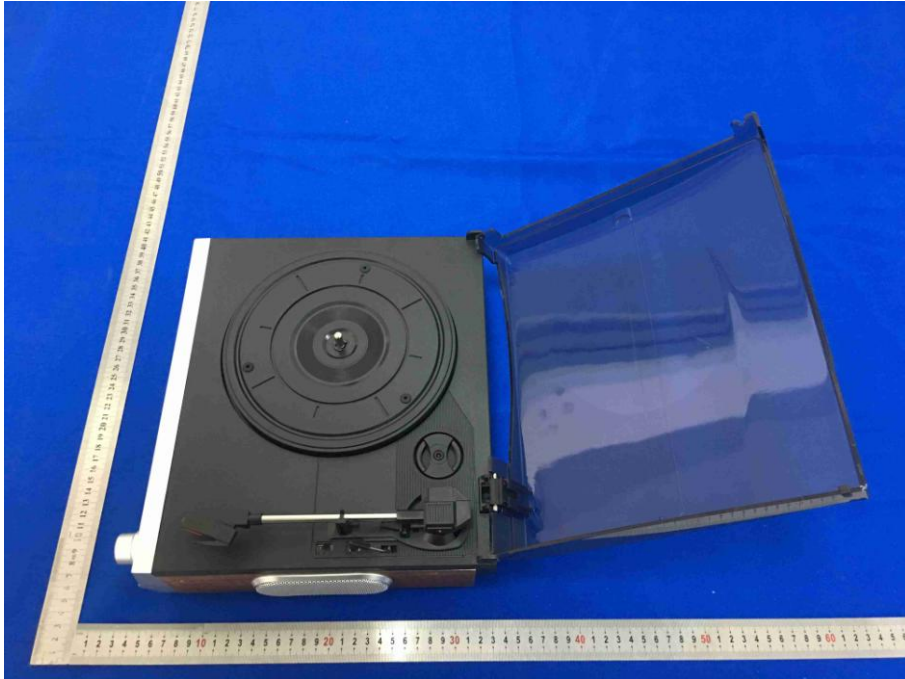

## Appendix C: Photographs of EUT

Product: 1986 Turntable

Model: CR6039U-WA

Internal Photos

Antenna