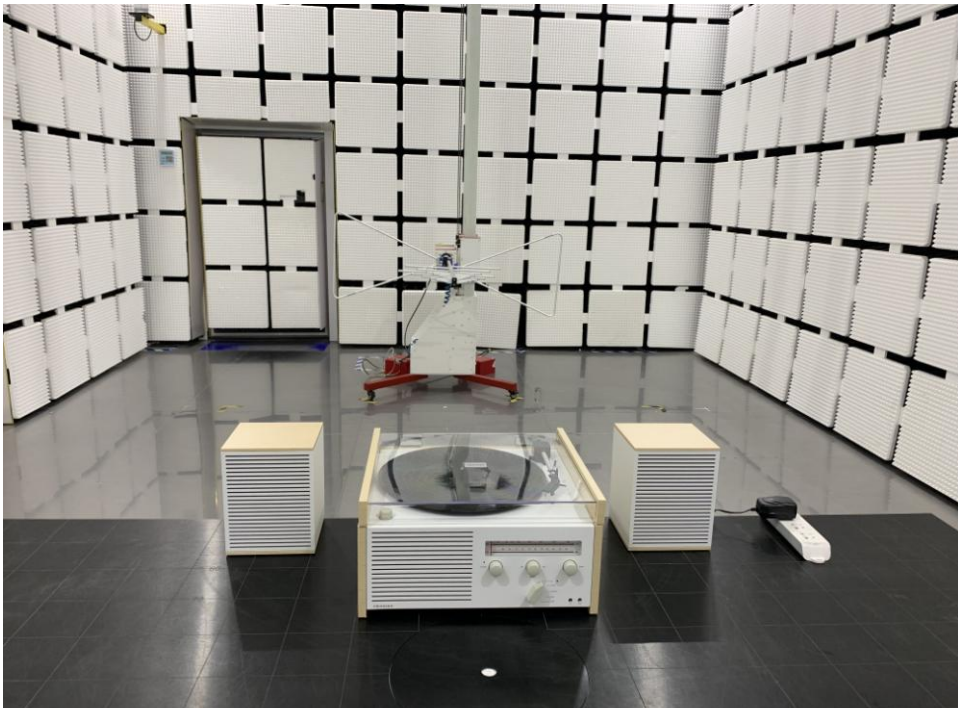

## Appendix B: Photographs of Test Setup

Product: Switch II Turntable

Model: CR6034B-NA

Radiated Emission

## Conducted Emission