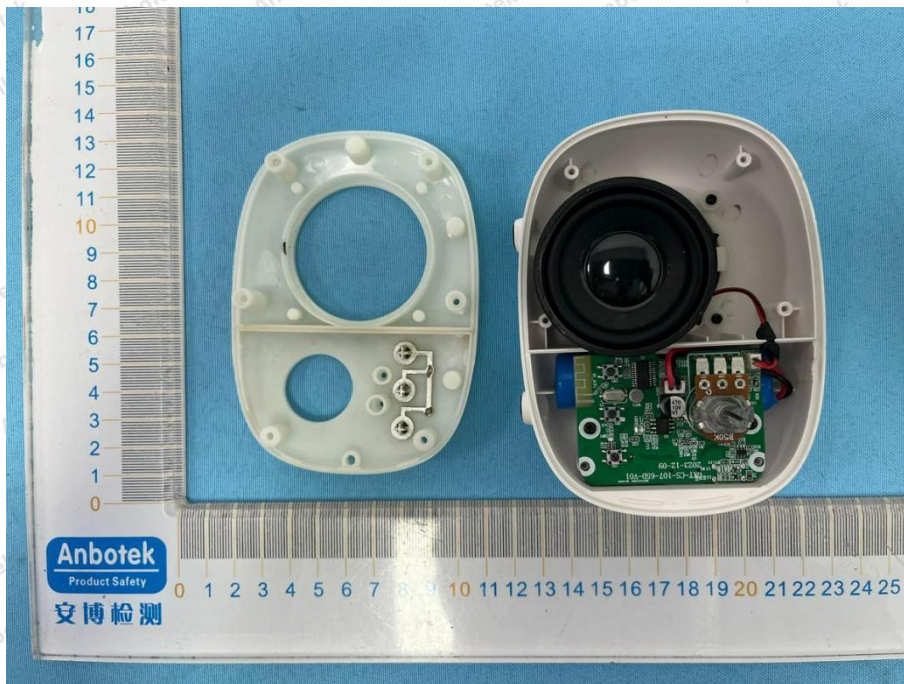

Appendix III -- Internal Photograph

Shenzhen Anbotek Compliance Laboratory Limited

Address: 1/F., Building D, Sogood Science and Technology Park, Sanwei Community, Hangcheng Street, Bao'an District, Shenzhen, Guangdong, China.
Tel: (86) 0755-26066440 Fax: (86) 0755-26014772 Email: service@anbotek.com