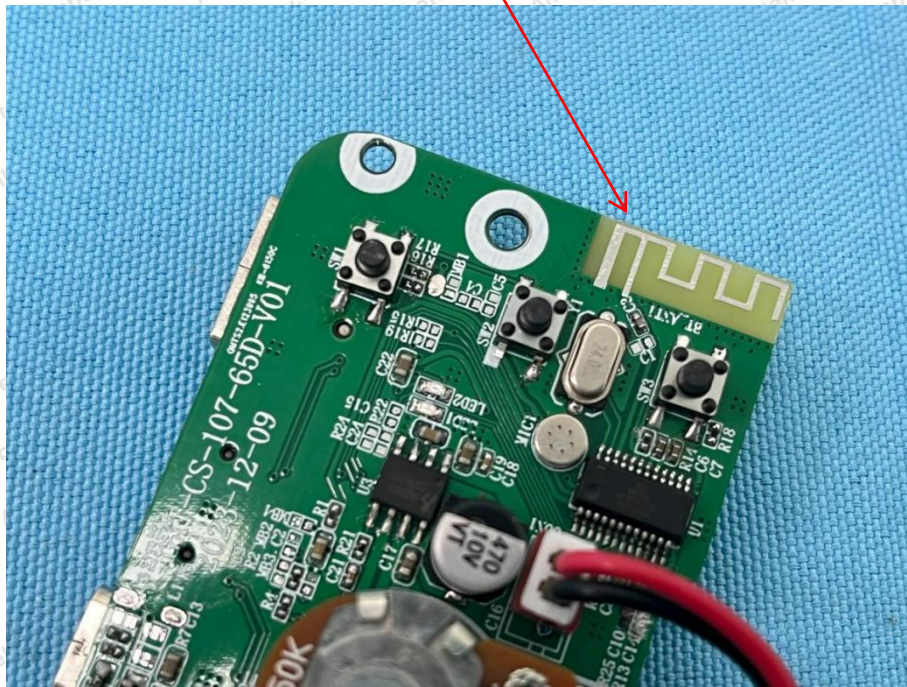

Hotline

400-003-0500

www.anbotek.com.cn

ANT

Shenzhen Anbotek Compliance Laboratory Limited

Address: 1/F., Building D, Sogood Science and Technology Park, Sanwei Community, Hangcheng Street, Bao'an District, Shenzhen, Guangdong, China.
Tel: (86) 0755-26066440 Fax: (86) 0755-26014772 Email: service@anbotek.com