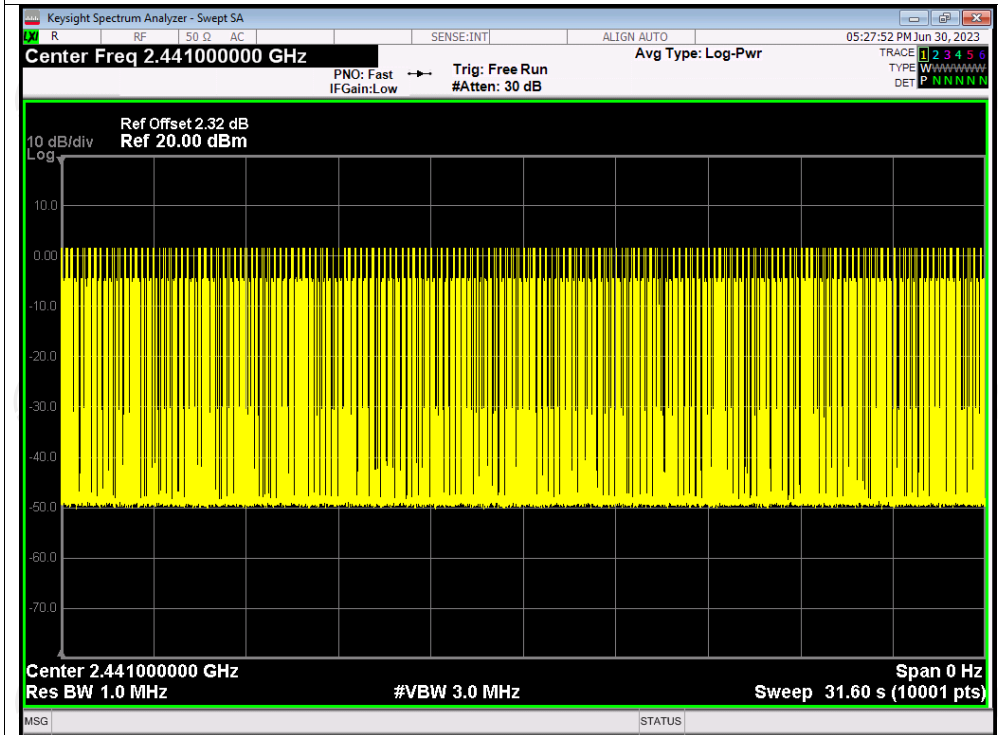

Dwell NVNT 3-DH1 2441MHz One Burst

Dwell NVNT 3-DH1 2441MHz Accumulated

Dwell NVNT 3-DH5 2441MHz One Burst

Dwell NVNT 3-DH5 2441MHz Accumulated

Appendix B: Photographs of Test Setup

Product: C72A Turntable

Model: C72A-WA

Radiated Emission

Conducted Emission

Appendix C: Photographs of EUT
Product: C72A Turntable
Model: C72A-WA
External Photos

**Product: C72A Turntable
Model: C72A-WA
Internal Photos**

*******END OF REPORT*******