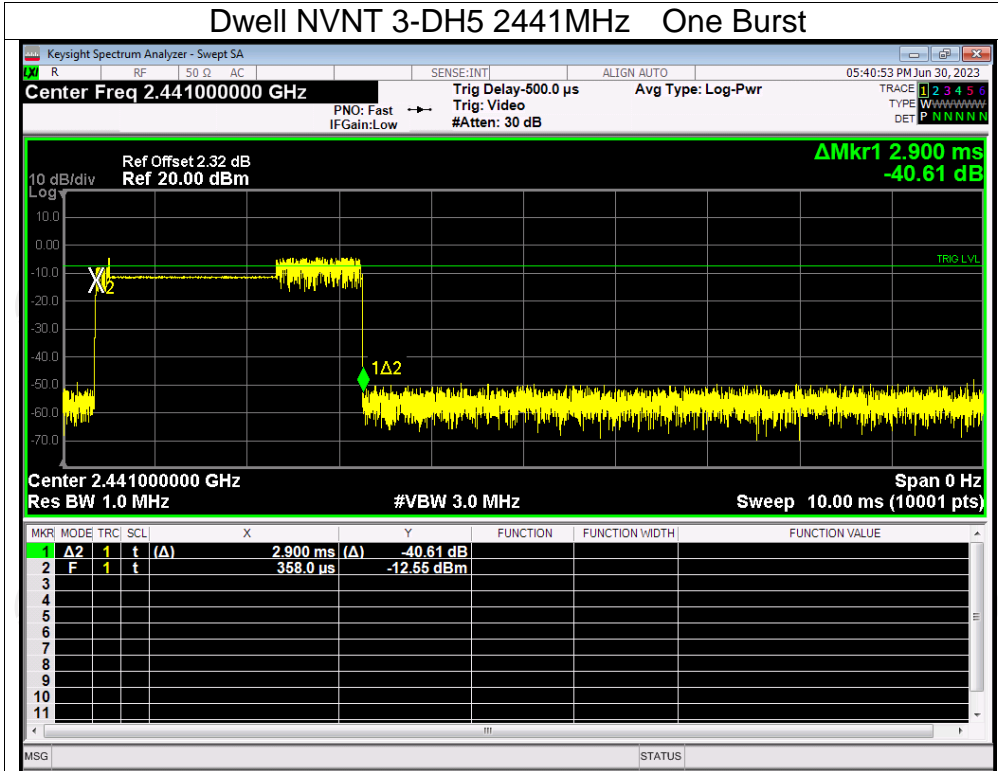

Dwell NVNT 3-DH1 2441MHz One Burst

Dwell NVNT 3-DH1 2441MHz Accumulated

Dwell NVNT 3-DH5 2441MHz One Burst

Dwell NVNT 3-DH5 2441MHz Accumulated

Appendix B: Photographs of Test Setup

Product: C72A Turntable

Model: C72A-WA

Radiated Emission

Conducted Emission

Appendix C: Photographs of EUT
Product: C72A Turntable
Model: C72A-WA
External Photos

**Product: C72A Turntable
Model: C72A-WA
Internal Photos**

*******END OF REPORT*******