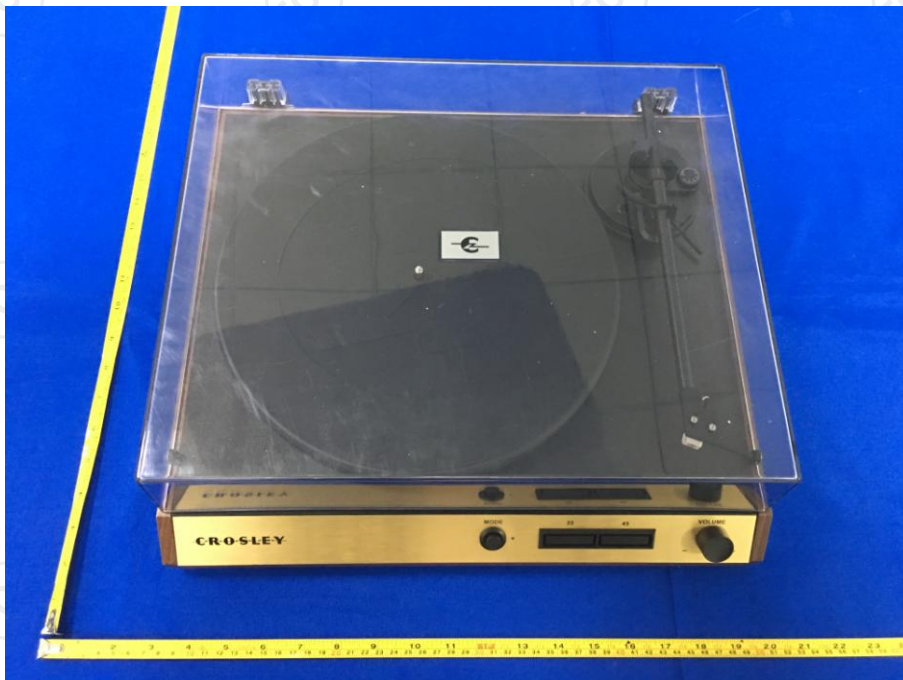

Dwell NVNT 3-DH1 2441MHz One Burst

Dwell NVNT 3-DH1 2441MHz Accumulated

Dwell NVNT 3-DH5 2441MHz One Burst

Dwell NVNT 3-DH5 2441MHz Accumulated

Appendix B: Photographs of Test Setup

Product: C72A Turntable

Model: C72A-WA

Radiated Emission

Conducted Emission

Appendix C: Photographs of EUT
Product: C72A Turntable
Model: C72A-WA
External Photos

**Product: C72A Turntable
Model: C72A-WA
Internal Photos**

*******END OF REPORT*******