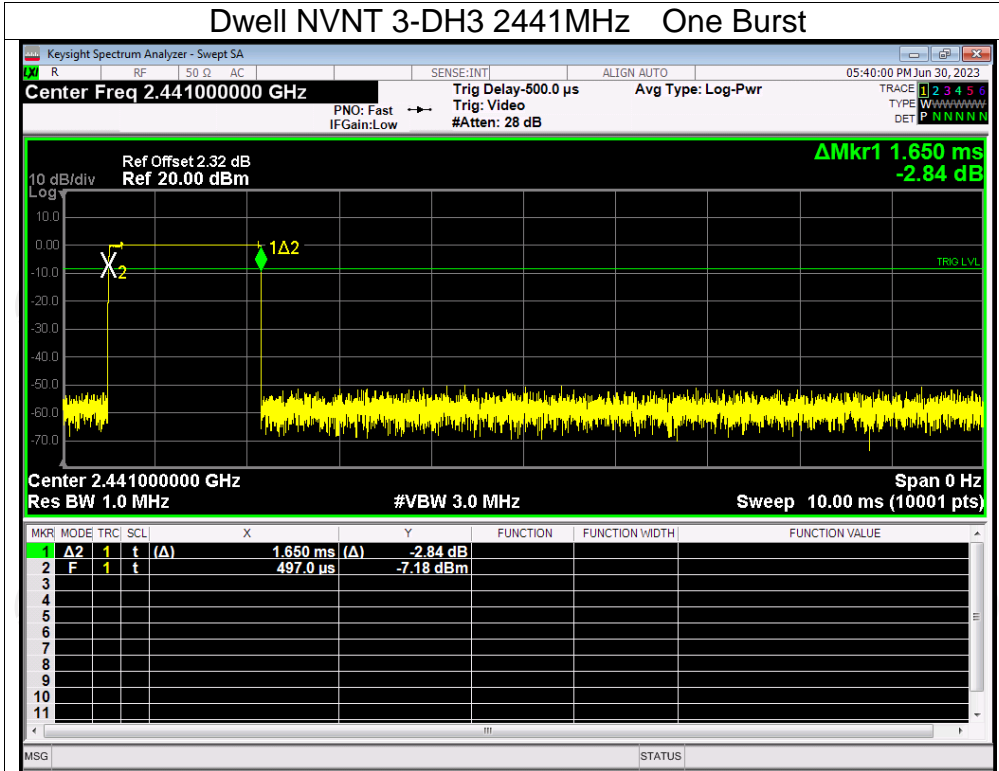

Dwell NVNT 3-DH1 2441MHz One Burst

Dwell NVNT 3-DH1 2441MHz Accumulated

Dwell NVNT 3-DH5 2441MHz One Burst

Dwell NVNT 3-DH5 2441MHz Accumulated

Appendix B: Photographs of Test Setup

Product: C72A Turntable

Model: C72A-WA

Radiated Emission

Conducted Emission

Appendix C: Photographs of EUT
Product: C72A Turntable
Model: C72A-WA
External Photos

**Product: C72A Turntable
Model: C72A-WA
Internal Photos**

*******END OF REPORT*******