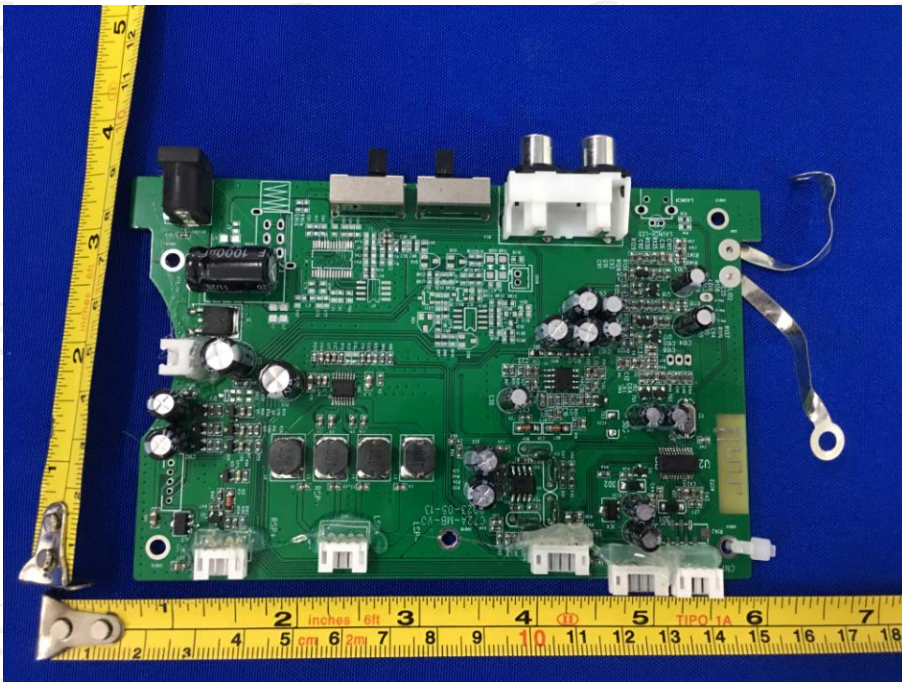

Dwell NVNT 3-DH1 2441MHz One Burst

Dwell NVNT 3-DH1 2441MHz Accumulated

Dwell NVNT 3-DH5 2441MHz One Burst

Dwell NVNT 3-DH5 2441MHz Accumulated

Appendix B: Photographs of Test Setup

Product: C72A Turntable

Model: C72A-WA

Radiated Emission

Conducted Emission

Appendix C: Photographs of EUT
Product: C72A Turntable
Model: C72A-WA
External Photos

**Product: C72A Turntable
Model: C72A-WA
Internal Photos**

*******END OF REPORT*******