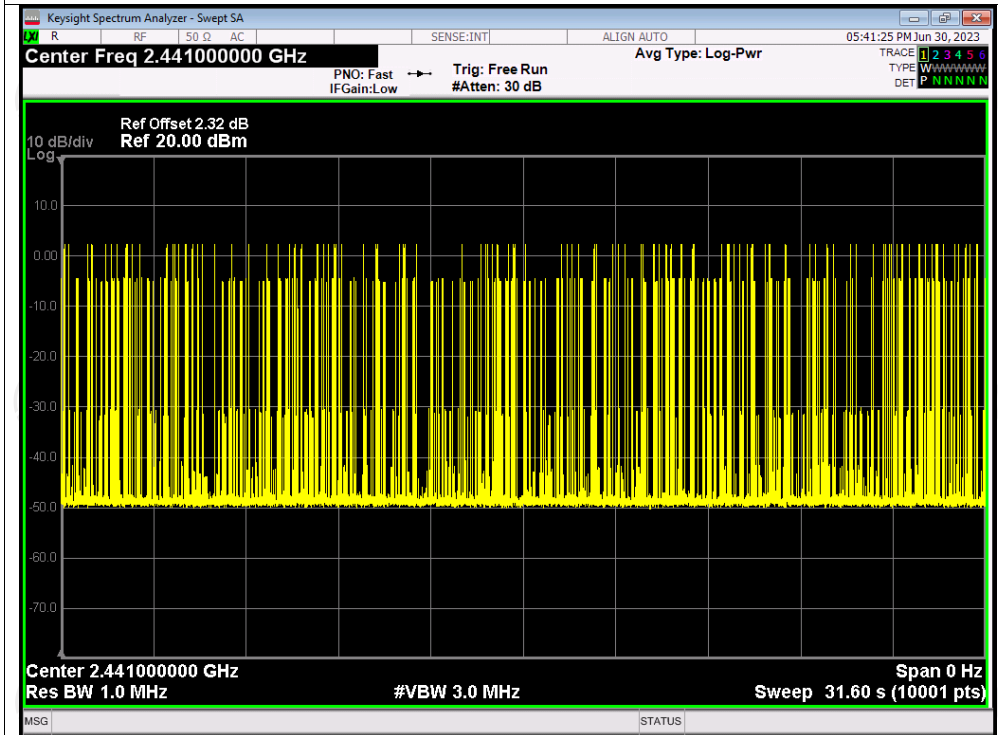

Dwell NVNT 3-DH1 2441MHz One Burst

Dwell NVNT 3-DH1 2441MHz Accumulated

Dwell NVNT 3-DH5 2441MHz One Burst

Dwell NVNT 3-DH5 2441MHz Accumulated

Appendix B: Photographs of Test Setup

Product: C72A Turntable

Model: C72A-WA

Radiated Emission

Conducted Emission

Appendix C: Photographs of EUT
Product: C72A Turntable
Model: C72A-WA
External Photos

**Product: C72A Turntable
Model: C72A-WA
Internal Photos**

*******END OF REPORT*******