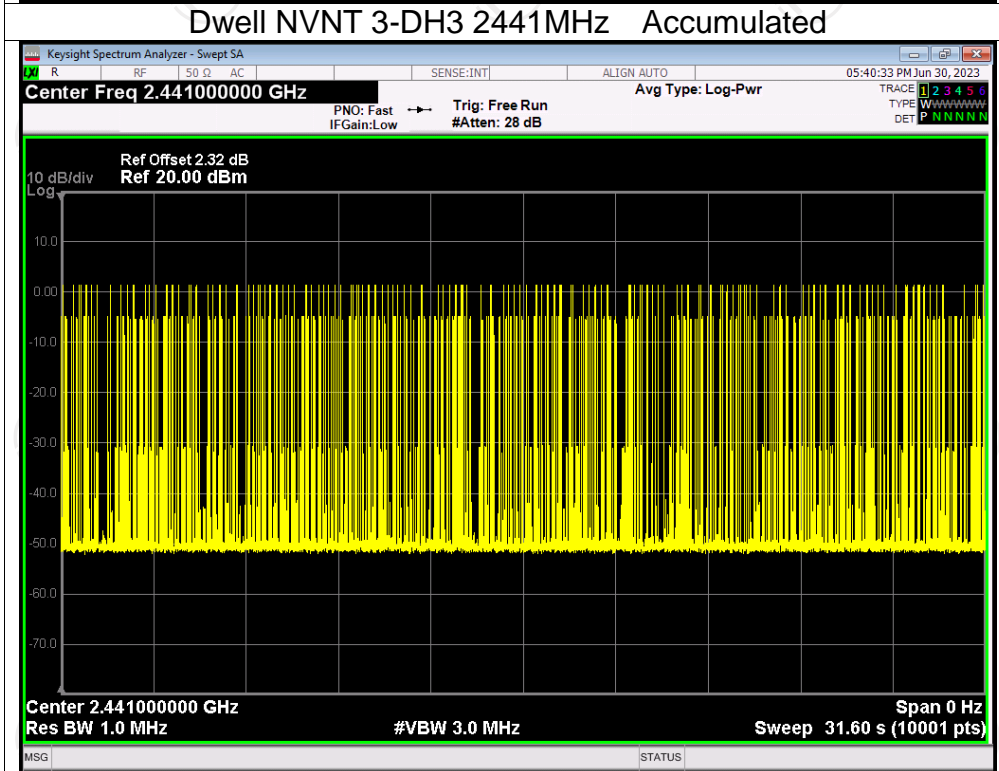

Dwell NVNT 3-DH1 2441MHz One Burst

Dwell NVNT 3-DH1 2441MHz Accumulated

Dwell NVNT 3-DH5 2441MHz One Burst

Dwell NVNT 3-DH5 2441MHz Accumulated

Appendix B: Photographs of Test Setup

Product: C72A Turntable

Model: C72A-WA

Radiated Emission

Conducted Emission

Appendix C: Photographs of EUT
Product: C72A Turntable
Model: C72A-WA
External Photos

**Product: C72A Turntable
Model: C72A-WA
Internal Photos**

*******END OF REPORT*******