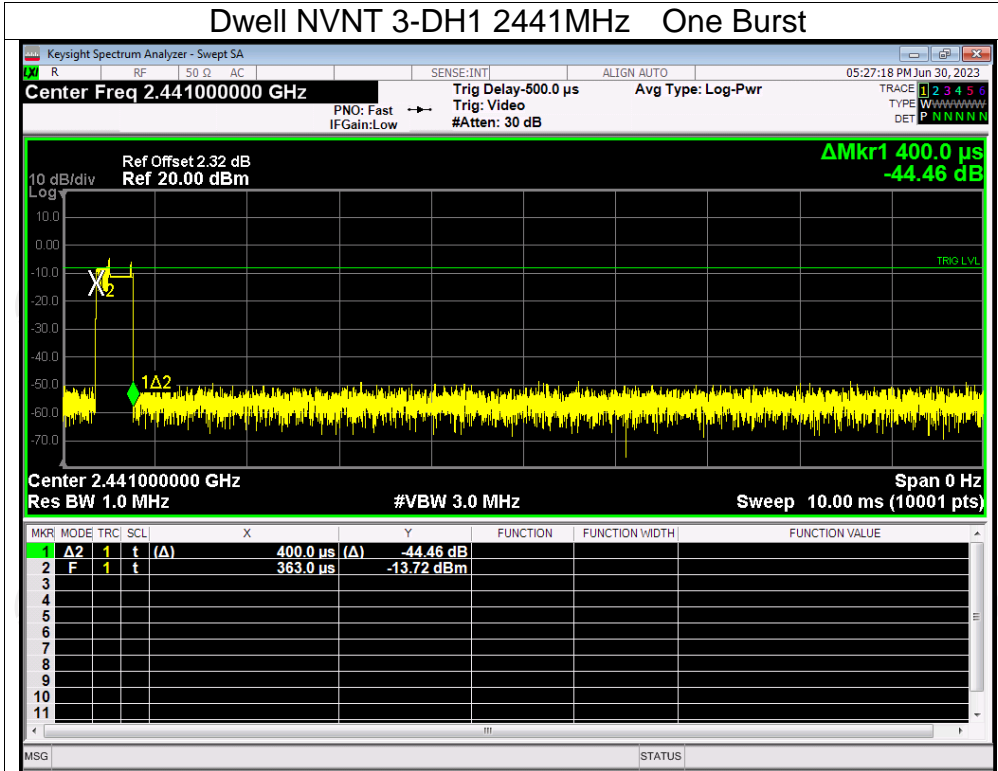

Dwell NVNT 3-DH1 2441MHz One Burst

Dwell NVNT 3-DH1 2441MHz Accumulated

Dwell NVNT 3-DH5 2441MHz One Burst

Dwell NVNT 3-DH5 2441MHz Accumulated

Appendix B: Photographs of Test Setup

Product: C72A Turntable

Model: C72A-WA

Radiated Emission

Conducted Emission

Appendix C: Photographs of EUT
Product: C72A Turntable
Model: C72A-WA
External Photos

**Product: C72A Turntable
Model: C72A-WA
Internal Photos**

*******END OF REPORT*******