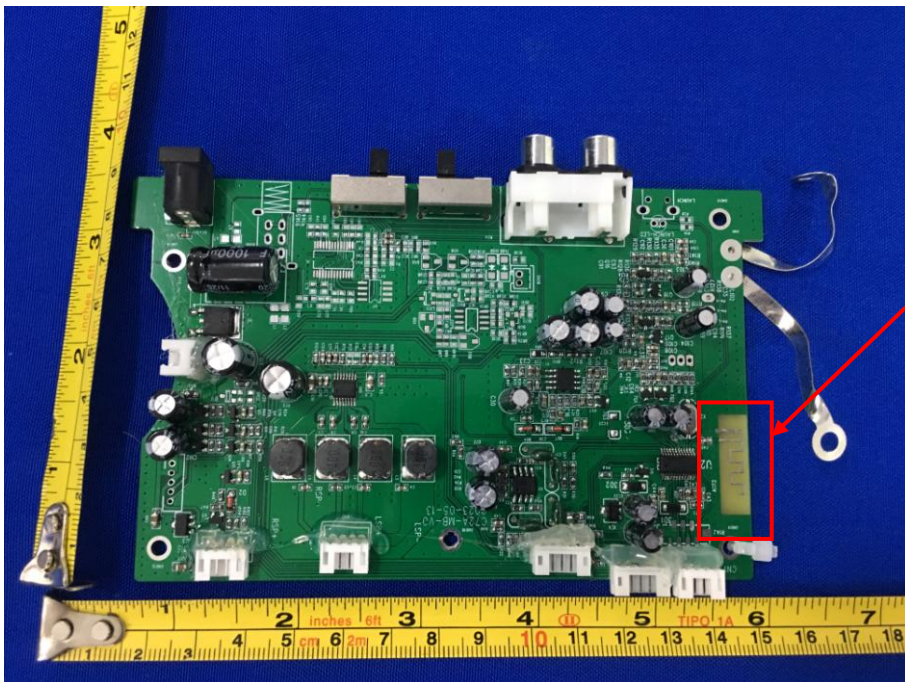

Appendix C: Photographs of EUT

Product: C72A Turntable

Model: C72A-WA

Internal Photos

Antenna