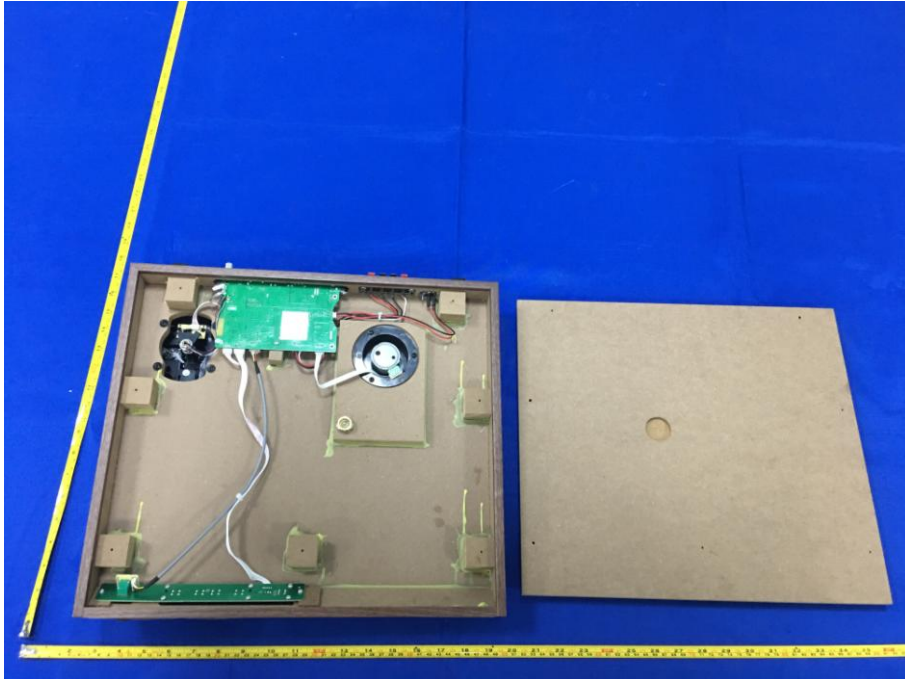

Appendix C: Photographs of EUT

Product: C72A Turntable

Model: C72A-WA

Internal Photos

Antenna