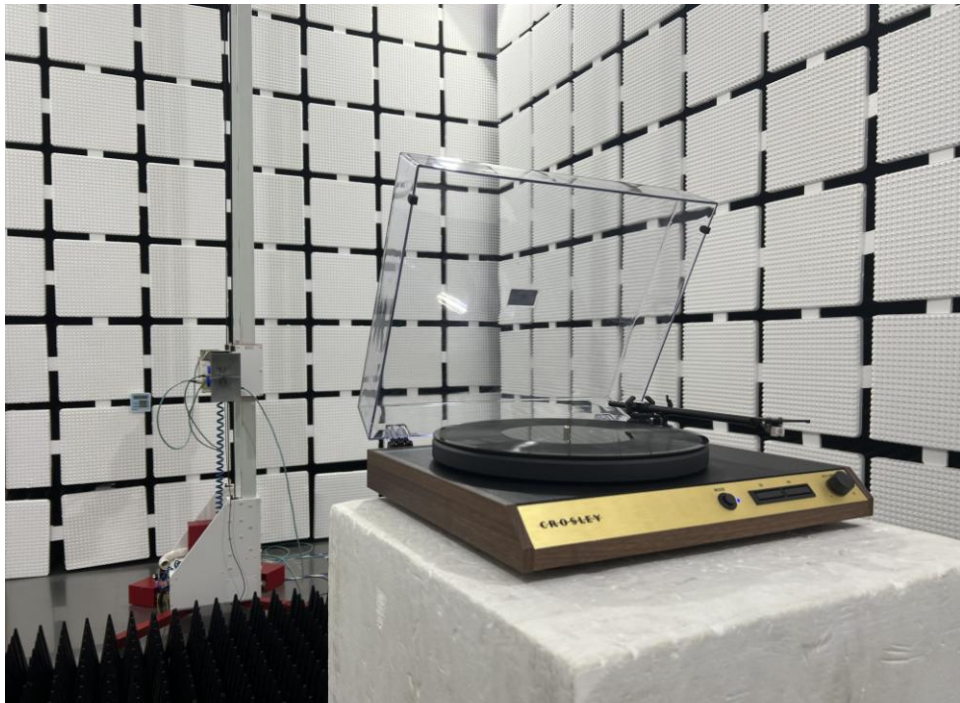

Appendix B: Photographs of Test Setup

Product: C72A Turntable

Model: C72A-WA

Radiated Emission

Conducted Emission