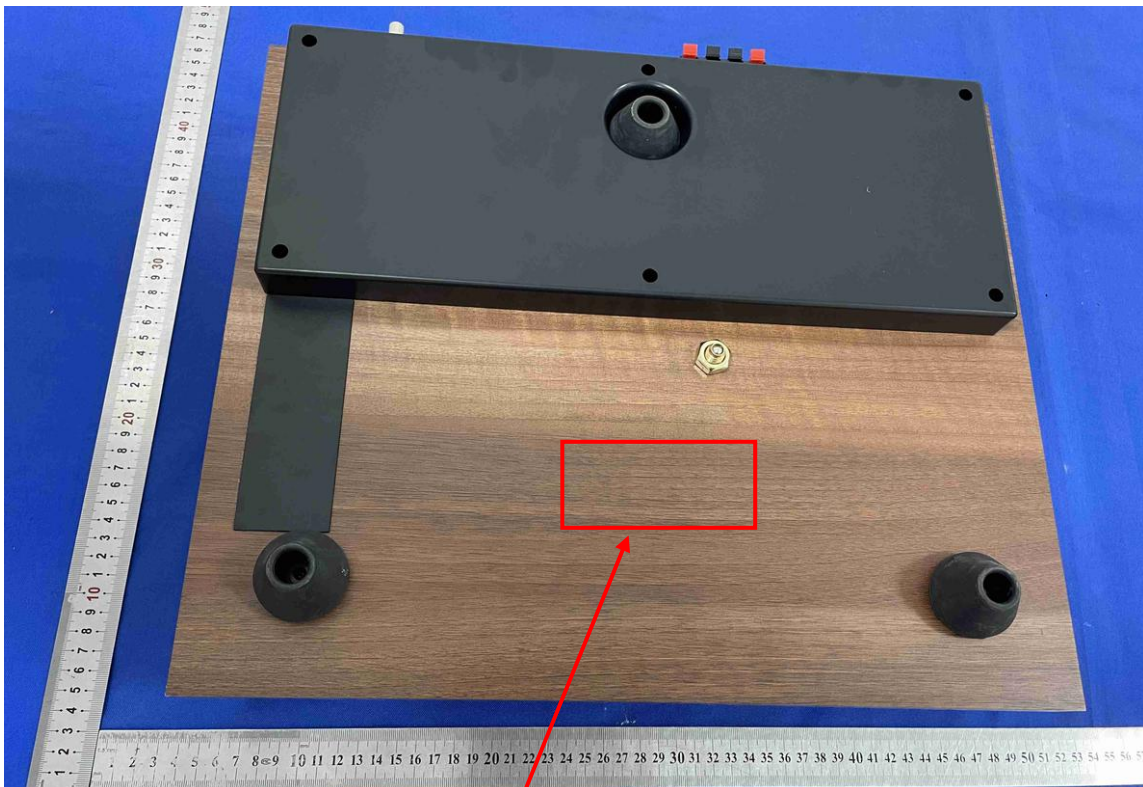

Label Artwork and Location

Model: C62B-WA

Label:

Size: L*W=90*38mm

Location