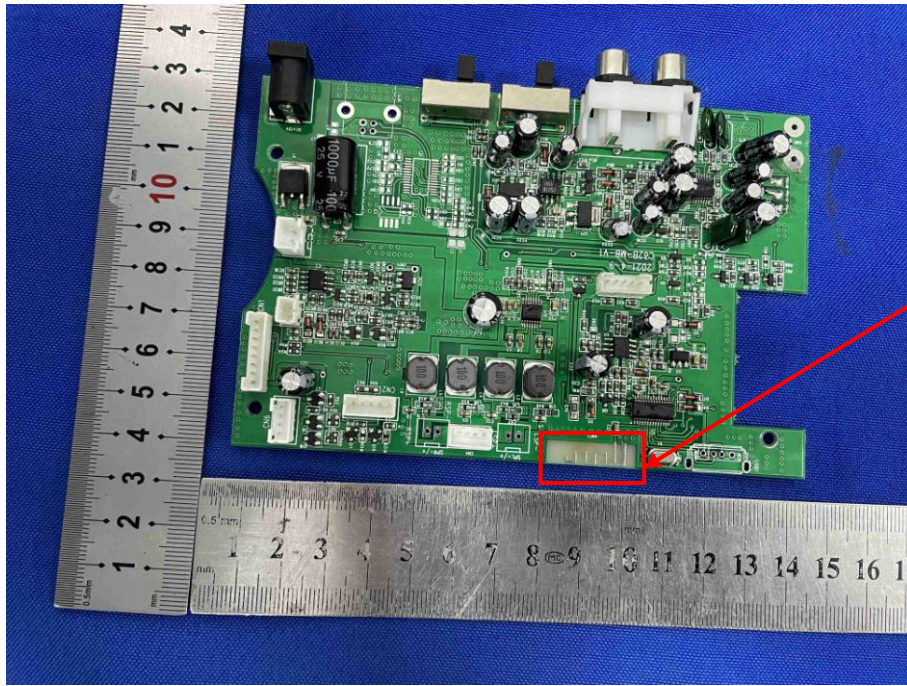

Appendix B: Photographs of EUT

Product: C62 Turntable

Model: C62B-WA

Internal Photos

Antenna