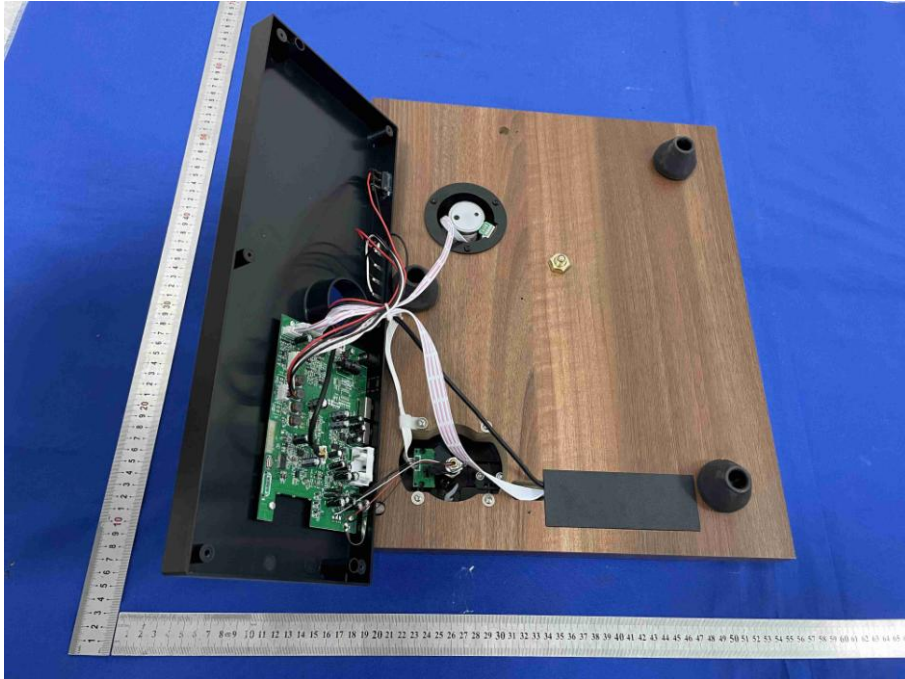

Appendix B: Photographs of EUT

Product: C62 Turntable

Model: C62B-WA

Internal Photos

Antenna