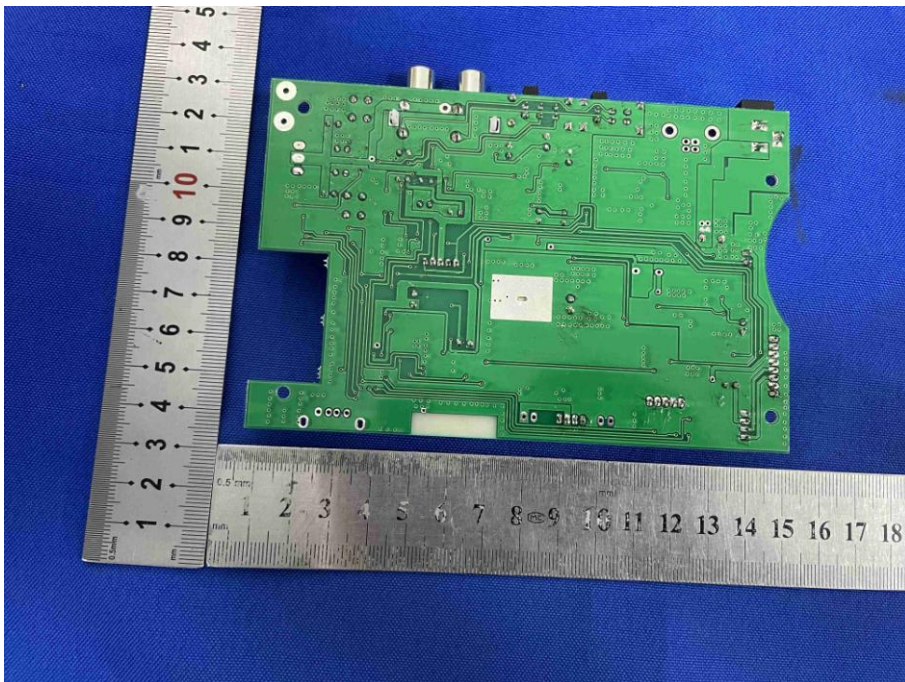

Appendix B: Photographs of EUT

Product: C62 Turntable

Model: C62B-WA

Internal Photos

Antenna