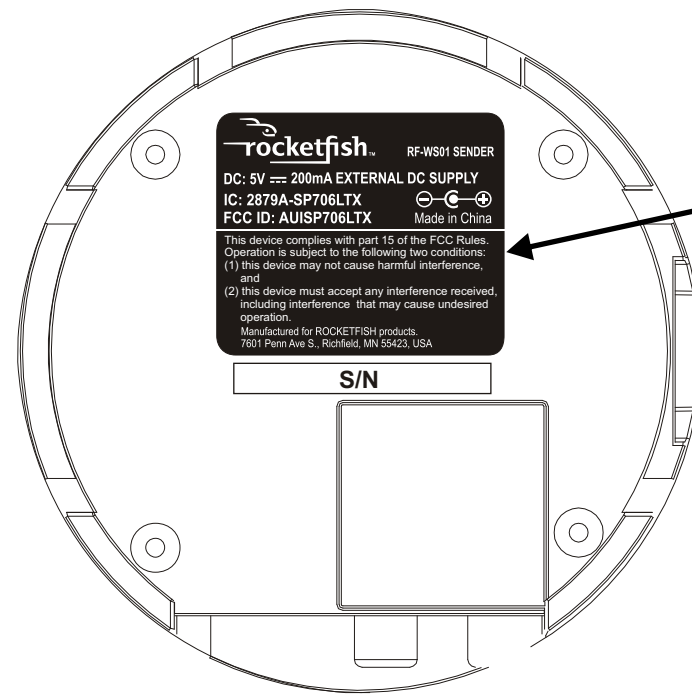

MODEL NO.: RF-WS01USA

Rating Label
Size:38X32mm
Black B/G with white text
0571-002701-13000
+PP

REF. NO.:

DATE:2008/09/01

PREPARED BY: Luohuiyou

CHECKED BY: Rainbow

APPROVED BY: _____

DATE: _____

MODEL NO.: RF-WS01-W

Rating Label
Size:38X32mm
White B/G with black text
+PP

REF. NO.:

DATE:2008/09/01

PREPARED BY: Luohuiyou

CHECKED BY: Rainbow

APPROVED BY: _____

DATE: _____