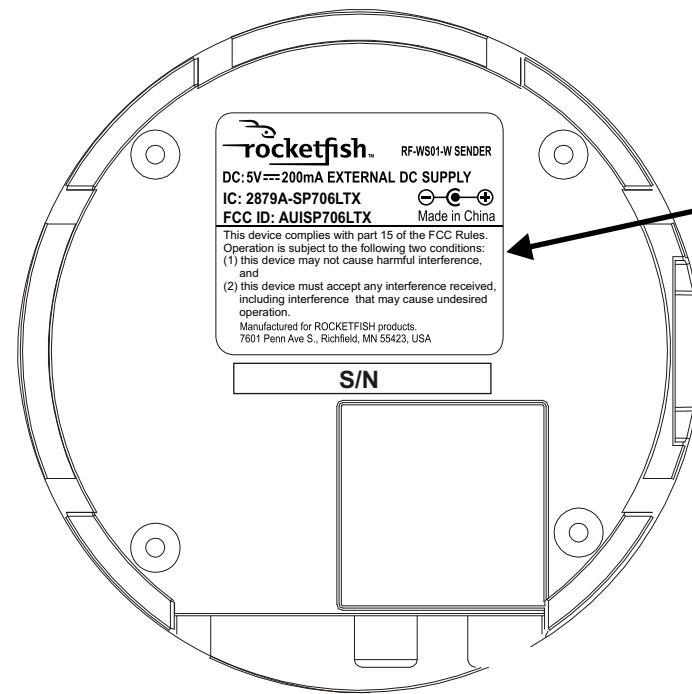

MODEL NO.: RF-WS01USA

Rating Label
Size:38X32mm
Black B/G with white text
0571-002701-13000
+PP

REF. NO.:

DATE:2008/09/01

PREPARED BY: Luohuiyou

CHECKED BY: Rainbow

APPROVED BY: _____

DATE: _____

MODEL NO.: RF-WS01-W

Rating Label
Size:38X32mm
White B/G with black text
+PP

REF. NO.:

DATE:2008/09/01

PREPARED BY: Luohuiyou

CHECKED BY: Rainbow

APPROVED BY: _____

DATE: _____