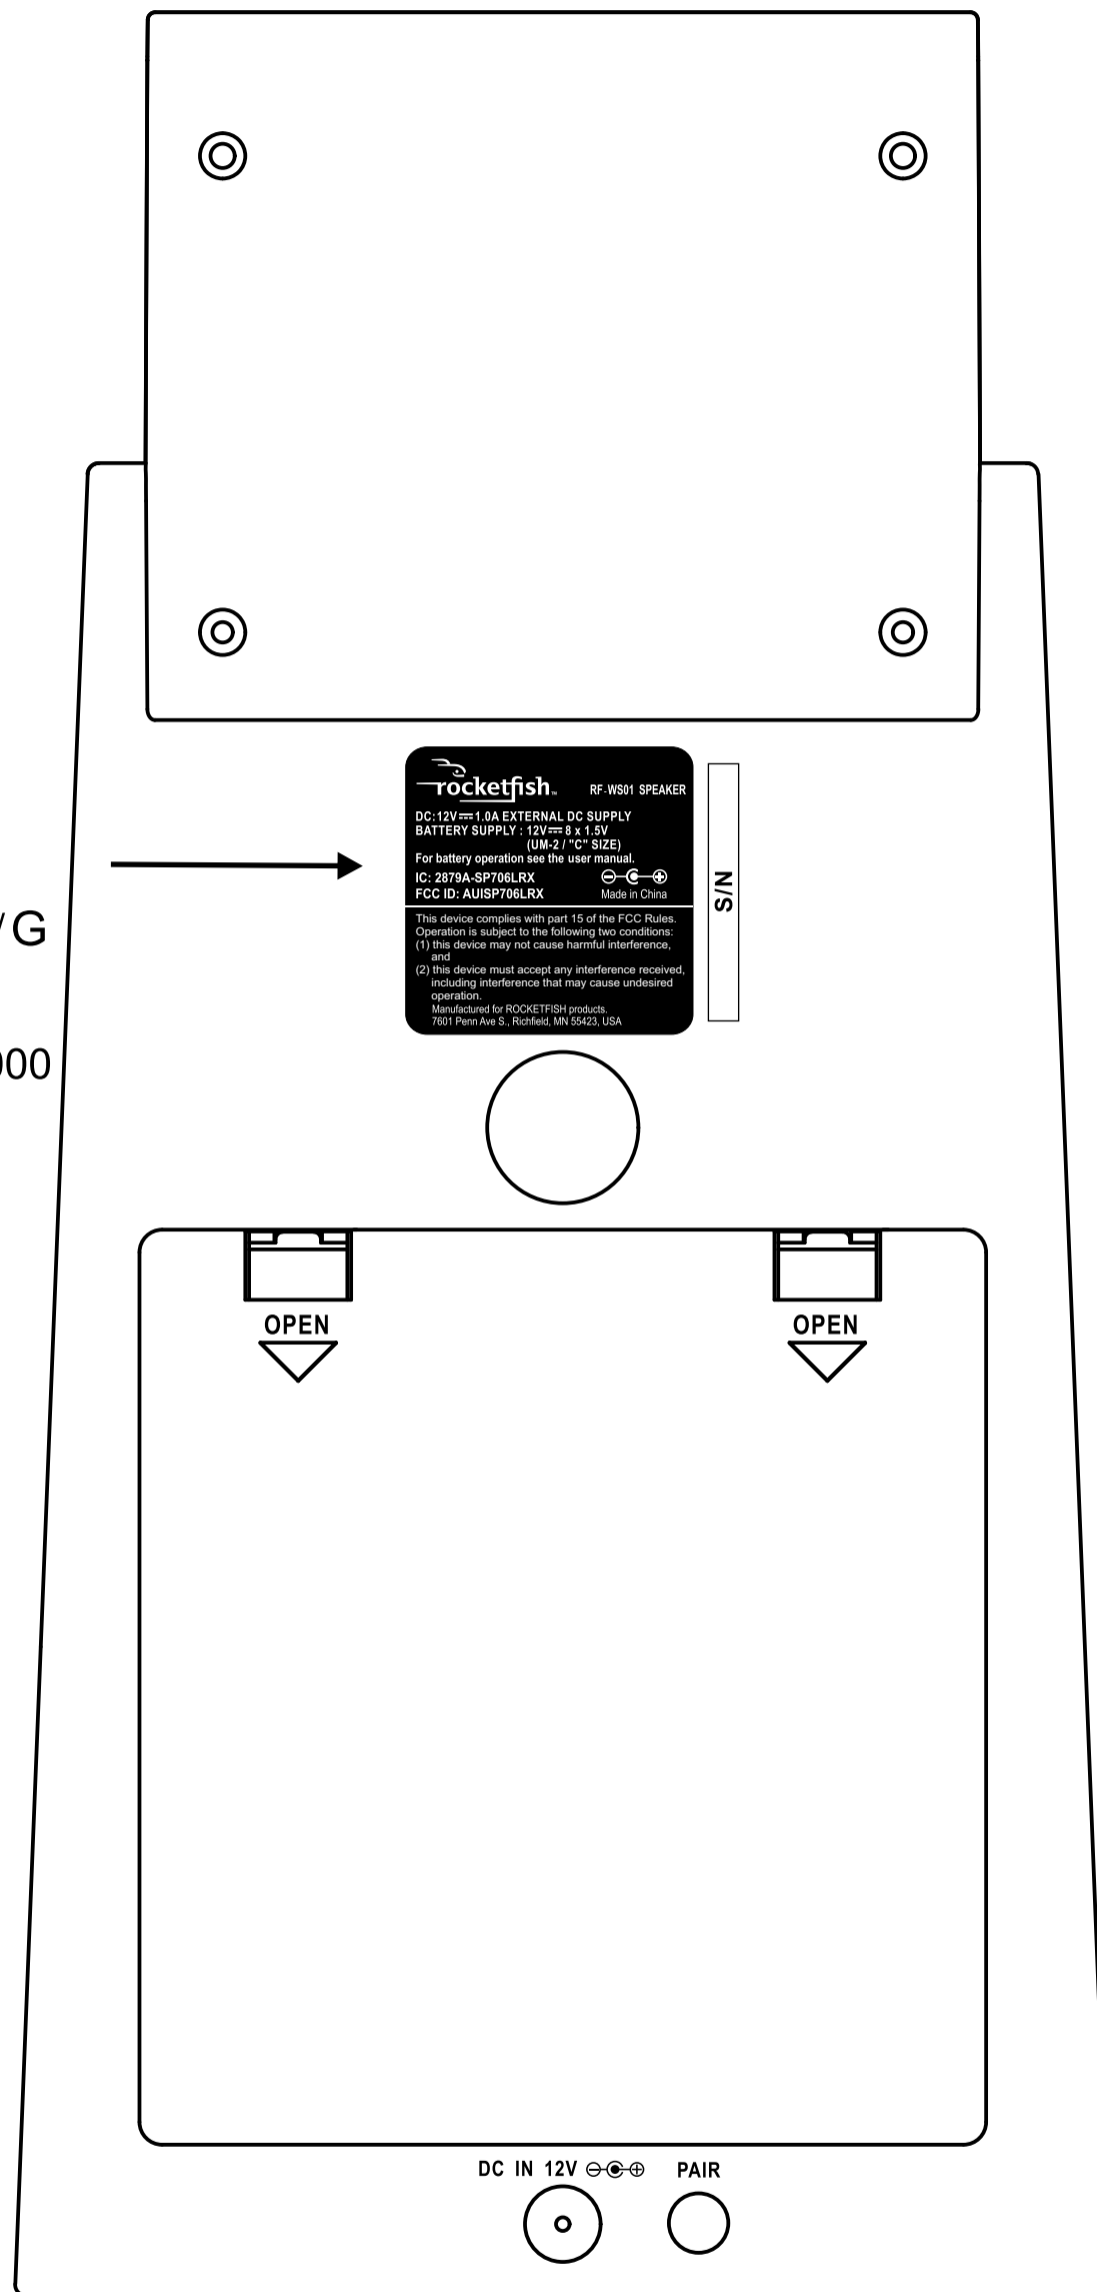

MODEL: WS01USA

BACK

Rating label
size: 38x38mm
color: black B/G
and white text
0571-002701-12000
+PP

2008/09/01

MODEL: WS01-W

WHITE

Rating label
size:38x38mm
white B/G with black text
+pp

2008/09/01