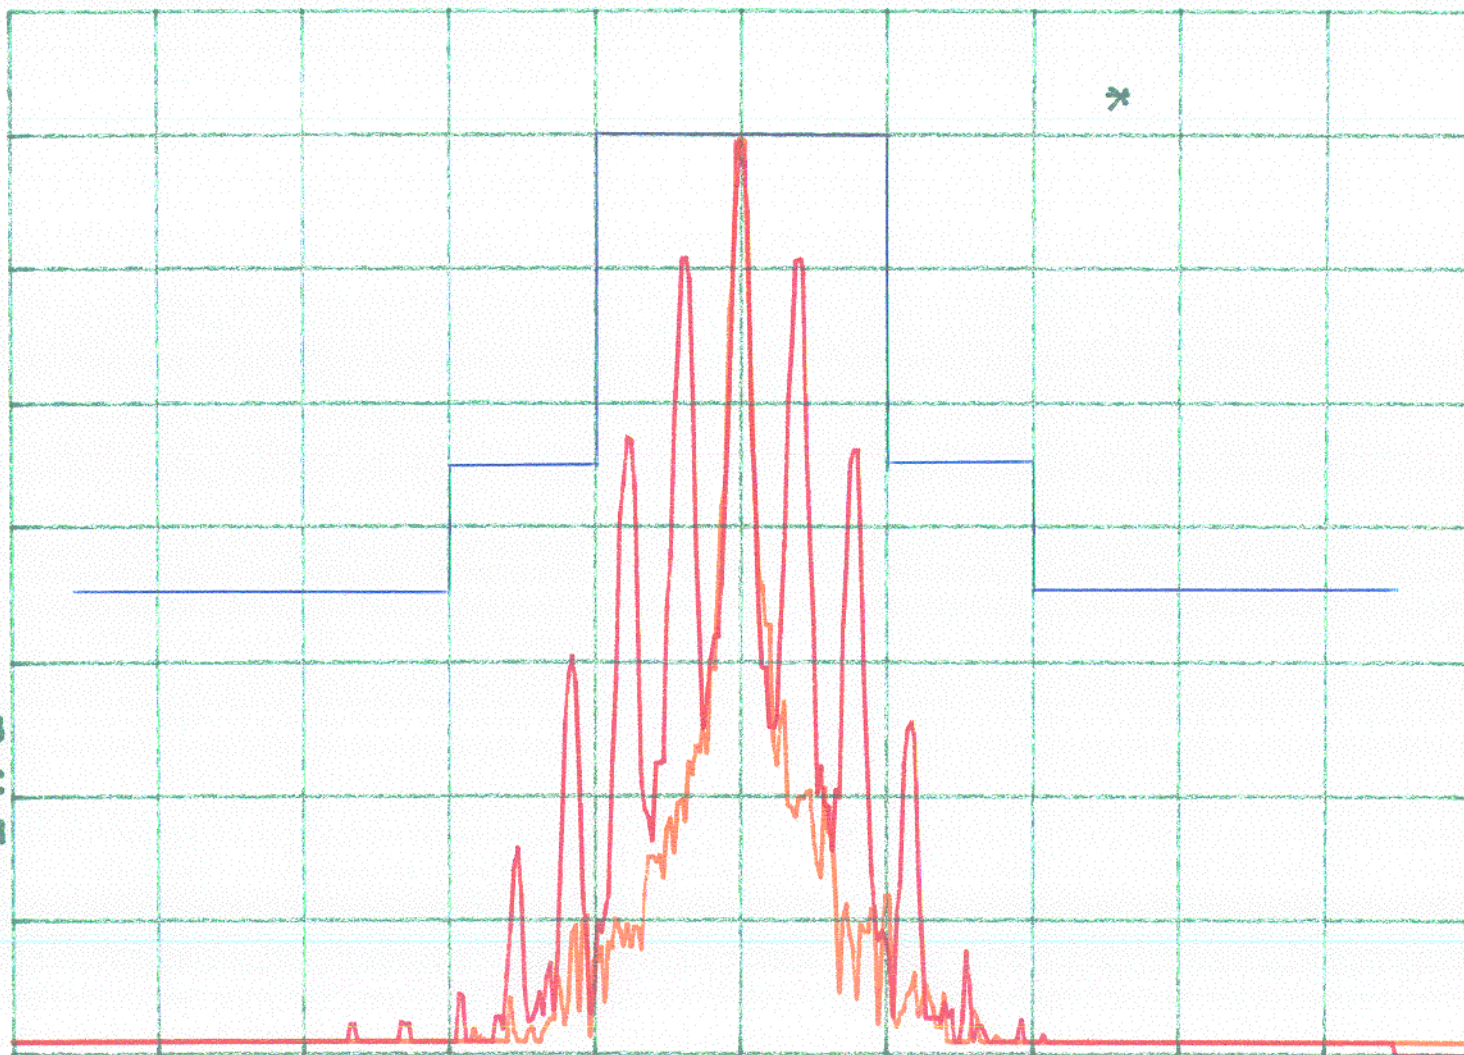

hp

REF 95.0 dB μ V

AT 10 dB

PEAK
LOG
10
dB/

Red: With modulation
Orange: Without modulation

VA VB
SC FC
CORR

CENTER 462.63750 MHz

SPAN 65.00 kHz

#RES BW 300 Hz

VBW 300 Hz

SWP 2.17 sec

hp

REF 82.0 dB μ V

AT 10 dB

PEAK
LOG
10
dB/

Red: With modulation
Orange: Without modulation

VA VB
SC FC
CORR

CENTER 467.63750 MHz

SPAN 65.00 kHz

#RES BW 300 Hz

VBW 300 Hz

SWP 2.17 sec