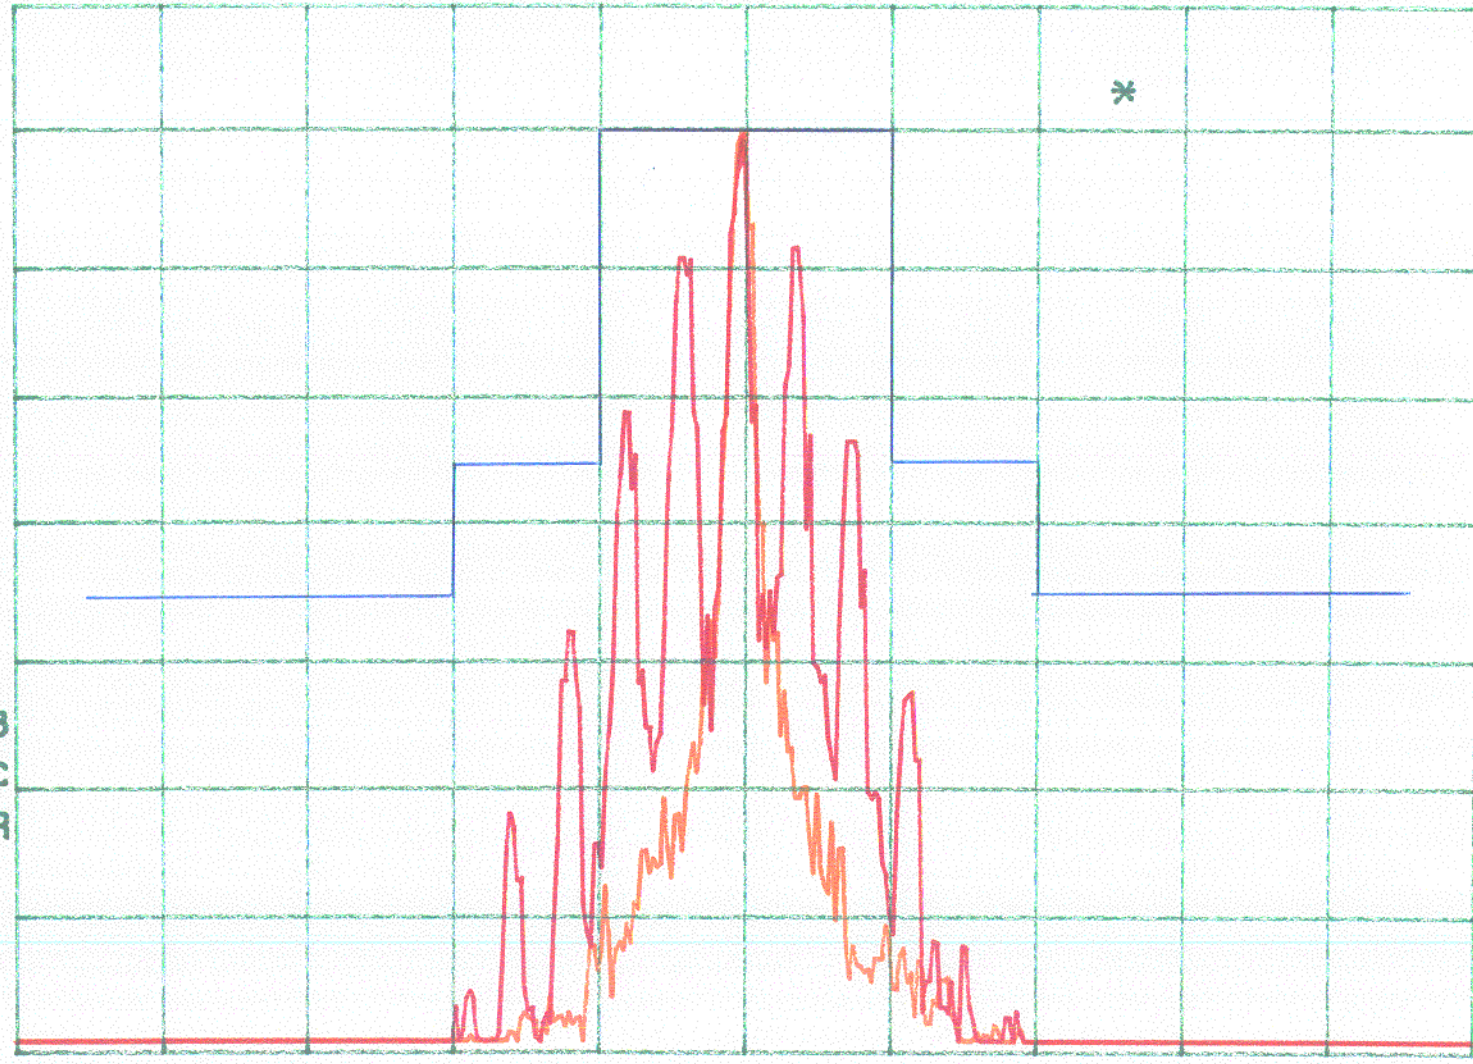

hp

REF 95.0 dB μ V

AT 10 dB

PEAK
LOG
10
dB/

Red: With modulation
Orange: Without modulation

VA VB
SC FC
CORR

CENTER 462.63750 MHz

SPAN 65.00 kHz

#RES BW 300 Hz

VBW 300 Hz

SWP 2.17 sec

hp

REF 82.0 dB μ V

AT 10 dB

PEAK
LOG
10
dB/

Red: With modulation
Orange: Without modulation

VA VB
SC FC
CORR

CENTER 467.63750 MHz

SPAN 65.00 kHz

#RES BW 300 Hz

VBW 300 Hz

SWP 2.17 sec