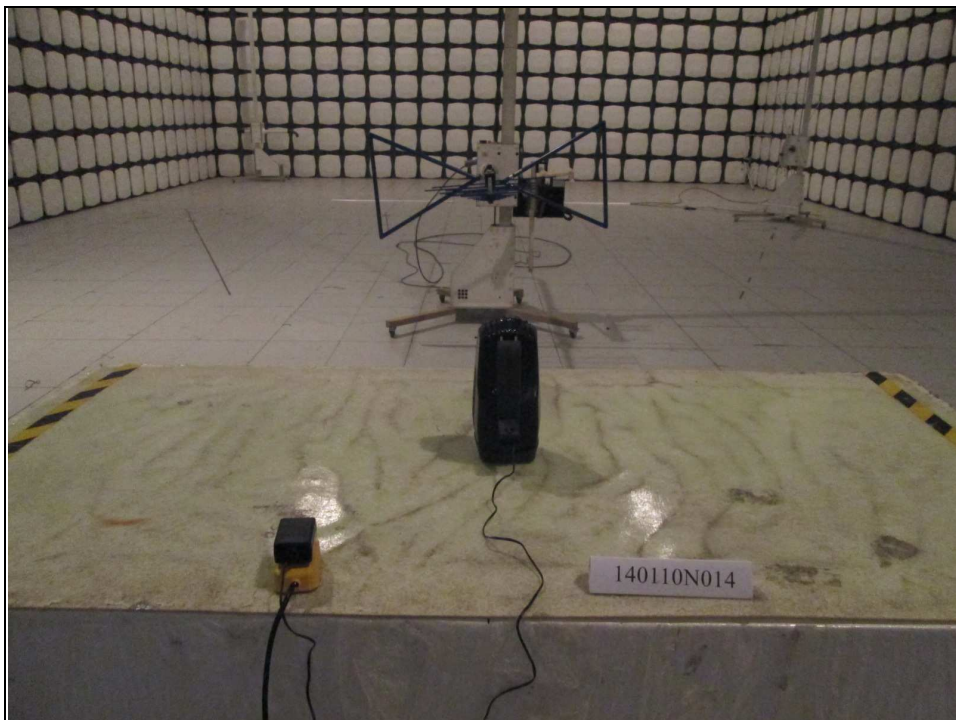

## SET-UP FOR CONDUCTED EMISSION TEST

**BUREAU  
VERITAS**

Test Report No.: RF140110N014

## SET-UP FOR RADIATED EMISSION TEST

Frequency Range < 30MHz~1GHz >

Frequency Range < Above 1GHz >