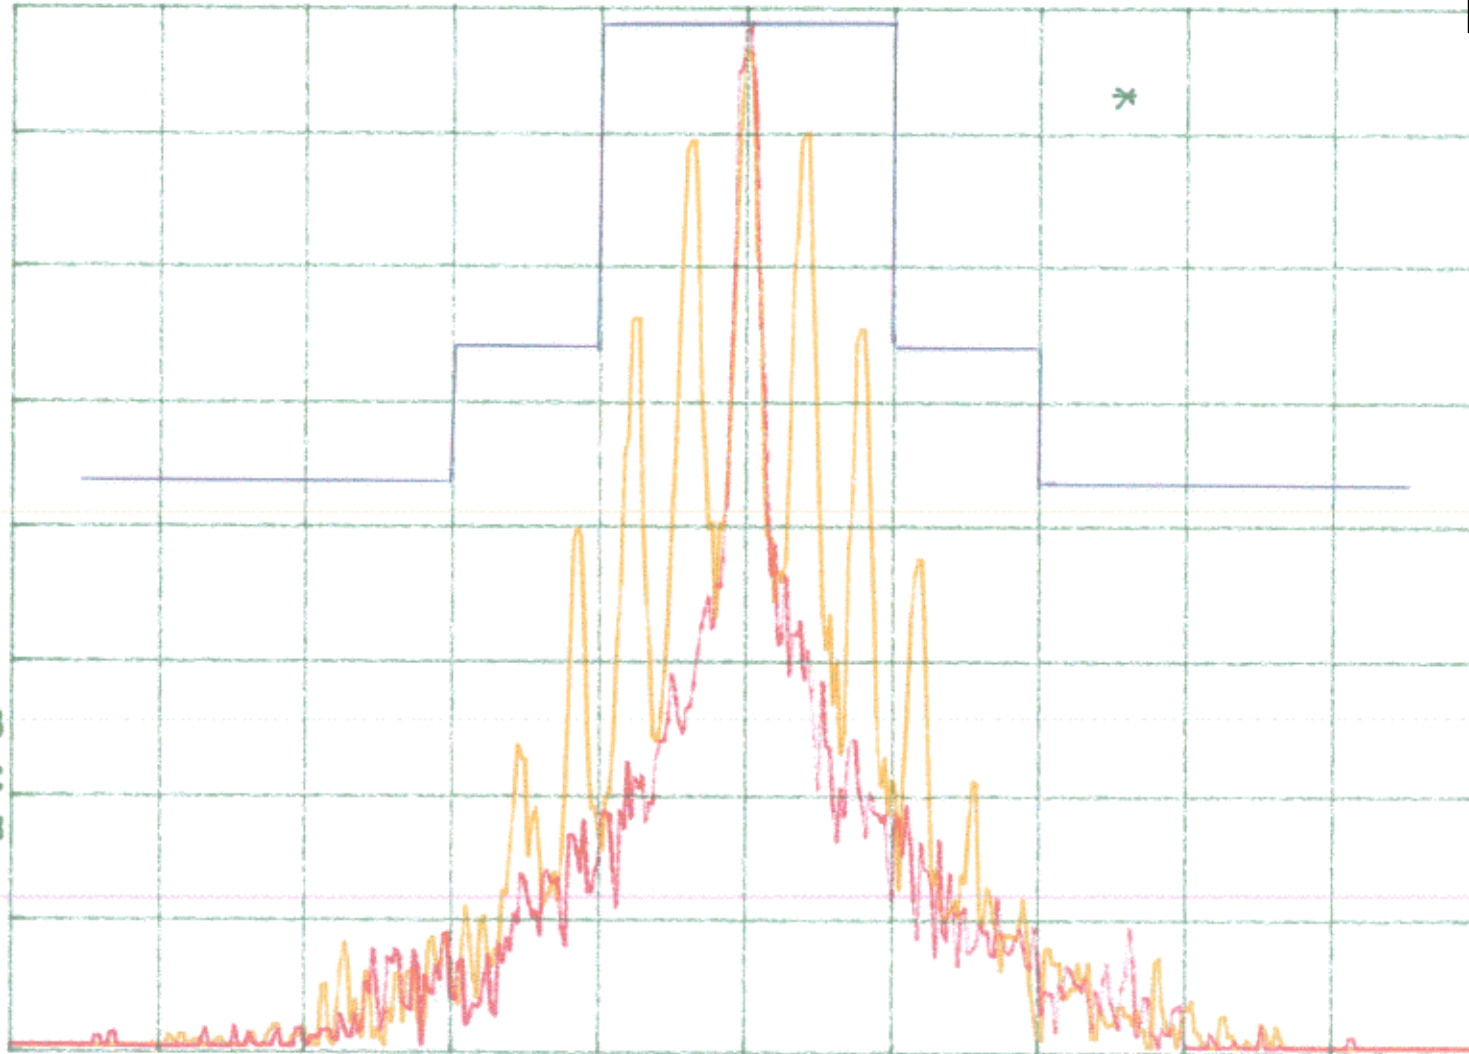

hp

REF 117.0 dB μ V AT 20 dB

PEAK
LOG
10
dB/

VA VB
SC FC
CORR

CENTER 462.63750 MHz

#RES BW 300 Hz

VBW 300 Hz

SPAN 65.00 kHz

SWP 2.17 sec

hp

REF 117.0 dB μ V AT 20 dB

PEAK
LOG
10
dB/

VA VB
SC FC
CORR

CENTER 467.63750 MHz

#RES BW 300 Hz

VBW 300 Hz

SPAN 65.00 kHz

SWP 2.17 sec