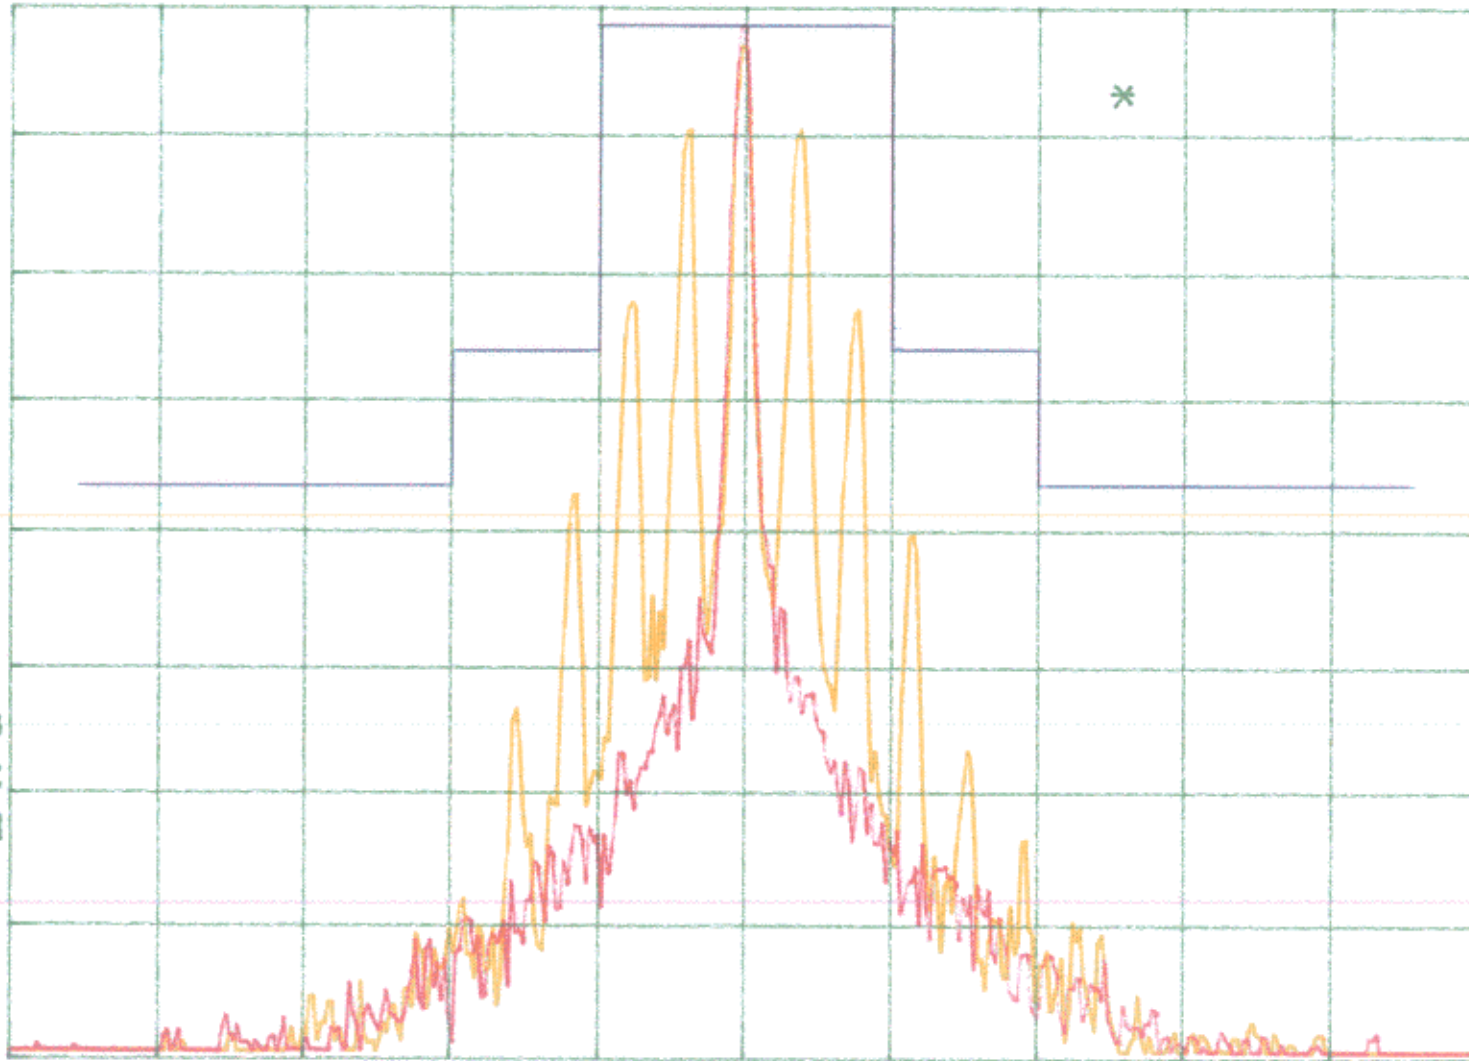

hp

REF 117.0 dB μ V AT 20 dB

PEAK
LOG
10
dB/

VA VB
SC FC
CORR

CENTER 462.63750 MHz

#RES BW 300 Hz

VBW 300 Hz

SPAN 65.00 kHz

SWP 2.17 sec

hp

REF 117.0 dB μ V AT 20 dB

PEAK
LOG
10
dB/

VA VB
SC FC
CORR

CENTER 467.63750 MHz

#RES BW 300 Hz

VBW 300 Hz

SPAN 65.00 kHz

SWP 2.17 sec