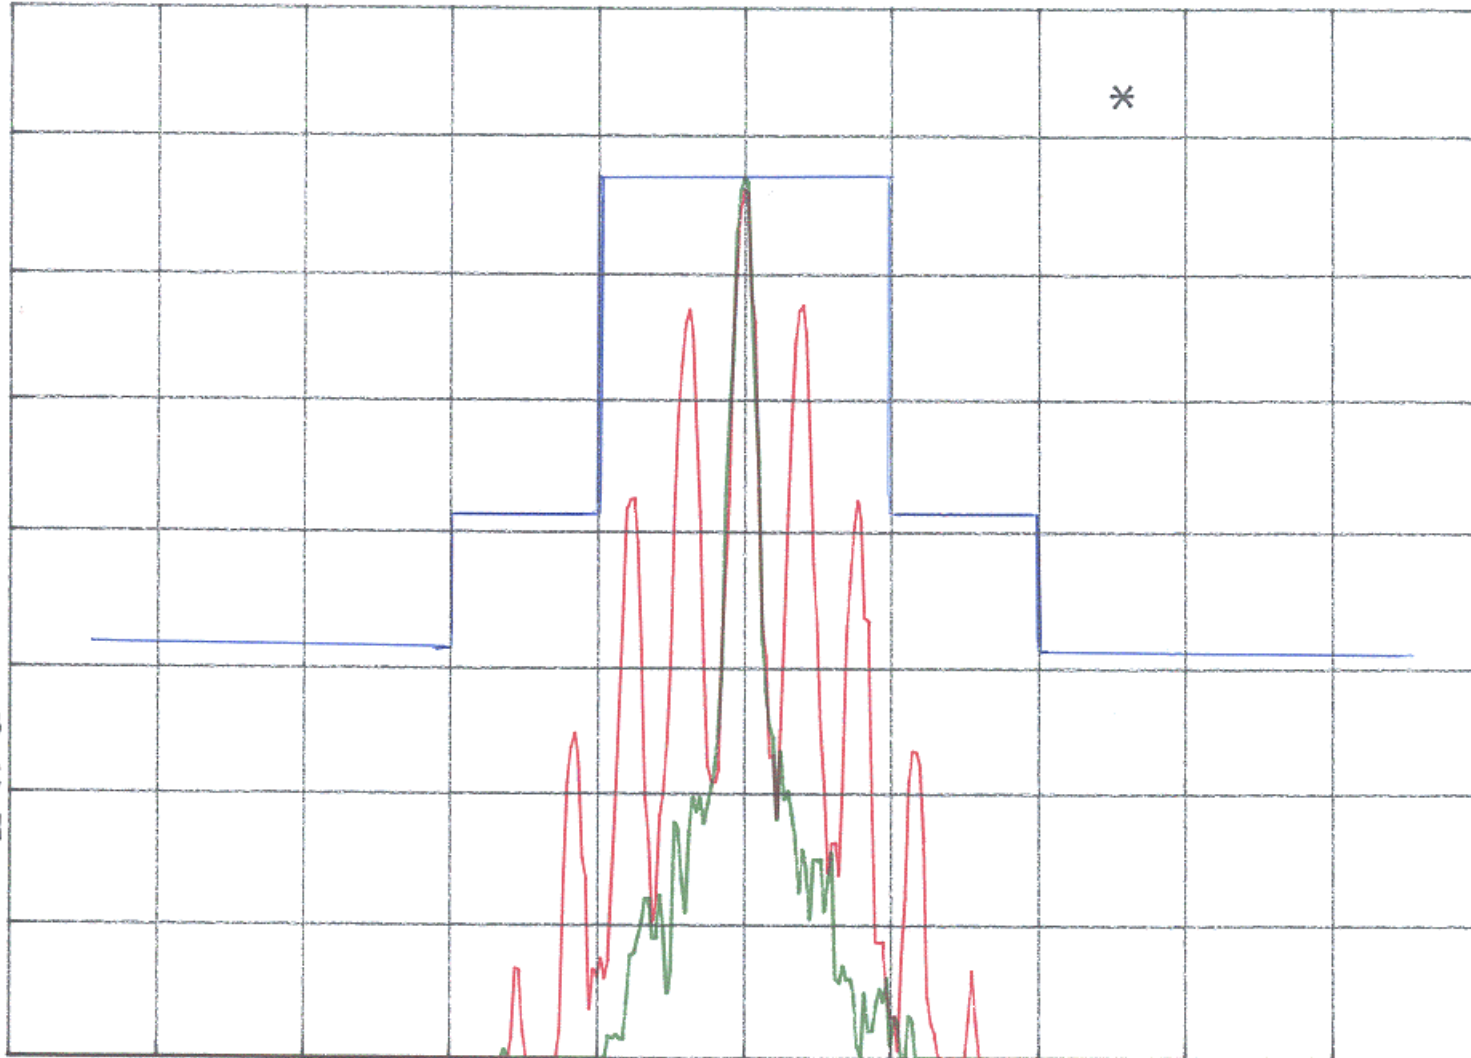

hp

REF 127.0 dB μ V AT 30 dB

PEAK
LOG
10
dB/

VA VB
SC FC
CORR

CENTER 462.63750 MHz

#RES BW 300 Hz

#VBW 300 Hz

SPAN 65.00 kHz

#SWP 2.17 sec

hp

REF 127.0 dB μ V AT 30 dB

PEAK
LOG
10
dB/

VA VB
SC FC
CORR

P.8

CENTER 467.63750 MHz

#RES BW 300 Hz

#VBW 300 Hz

SPAN 65.00 kHz

#SWP 2.17 sec