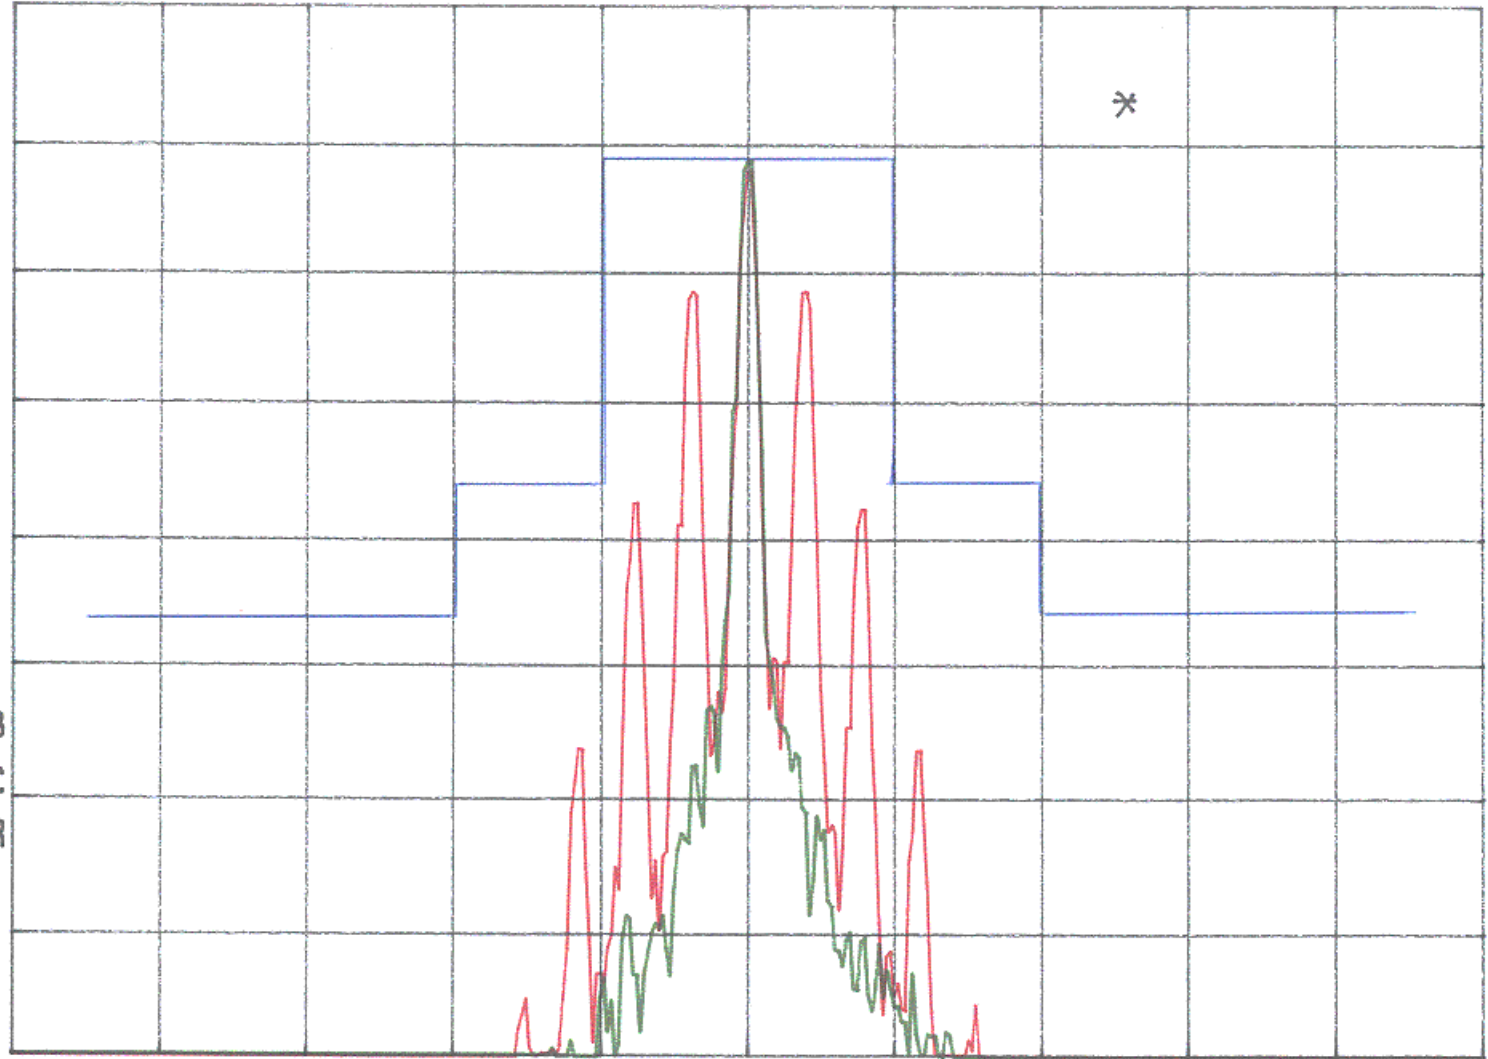

hp

REF 127.0 dB μ V AT 30 dB

PEAK
LOG
10
dB/

VA VB
SC FC
CORR

CENTER 462.63750 MHz

#RES BW 300 Hz

#VBW 300 Hz

SPAN 65.00 kHz

#SWP 2.17 sec

hp

REF 127.0 dB μ V AT 30 dB

PEAK
LOG
10
dB/

VA VB
SC FC
CORR

P.8

CENTER 467.63750 MHz

#RES BW 300 Hz

#VBW 300 Hz

SPAN 65.00 kHz

#SWP 2.17 sec