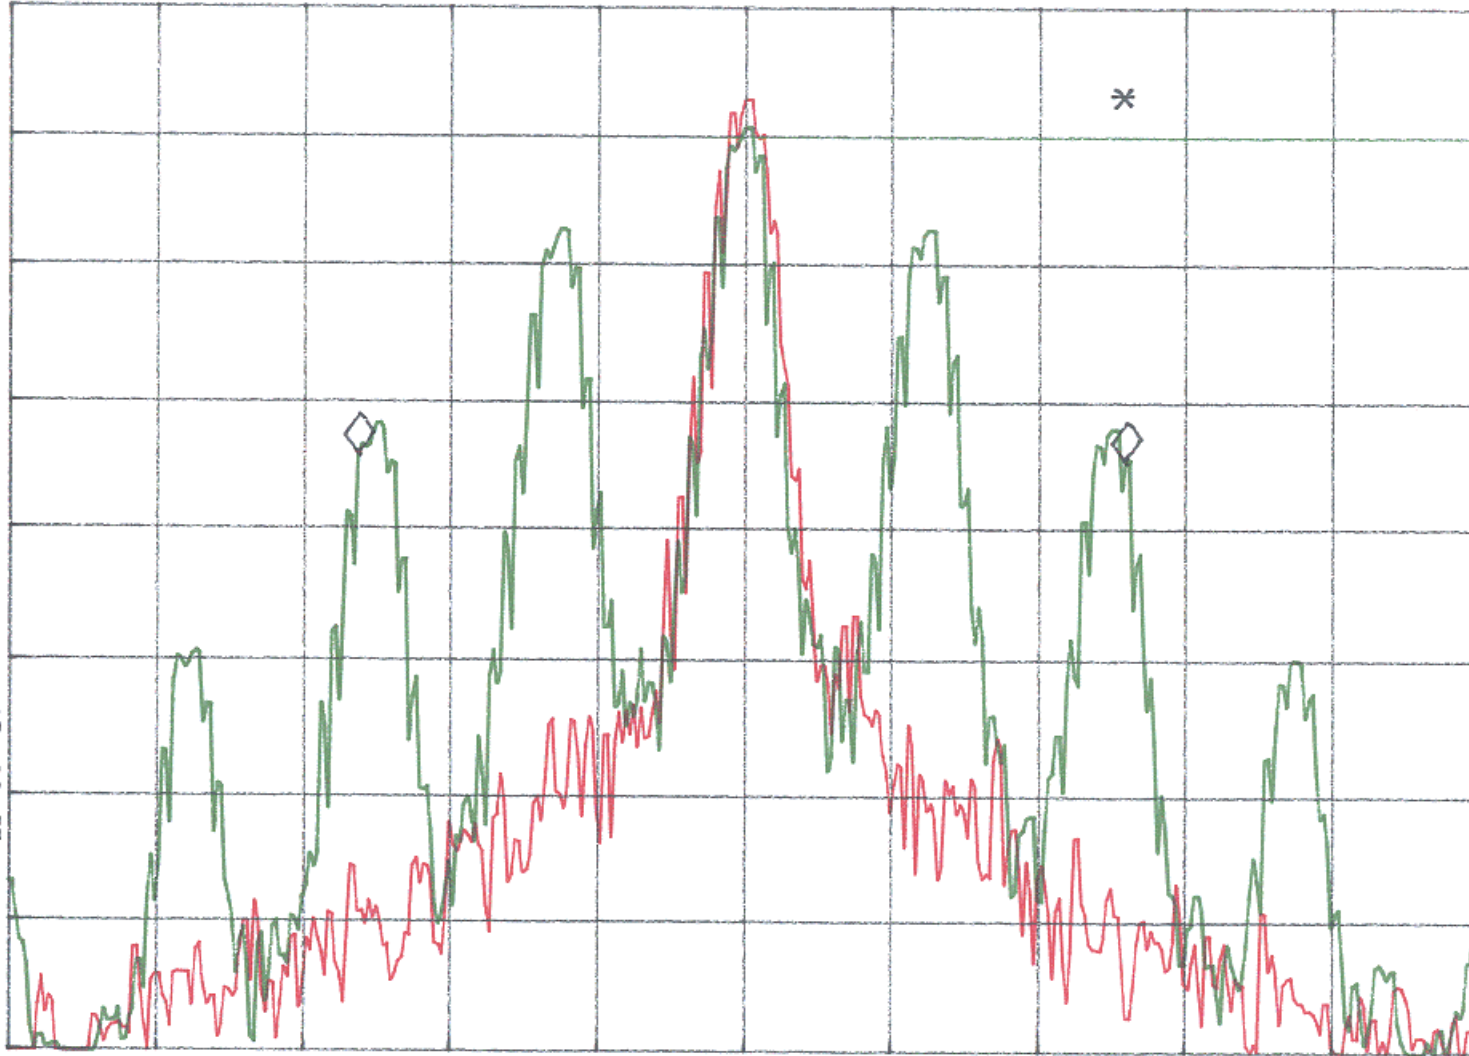

hp

REF 127.0 dBμV AT 30 dB

MKR 10.45 Hz
- .31 dB

PEAK
LOG
10
dB/

VA VB
SC FC
CORR

1.9 CENTER 462.63750 MHz
#RES BW 300 Hz

#VBW 300 Hz

SPAN 20.00 KHz
#SWP 1.00 sec

hp

REF 127.0 dB μ V

AT 30 dB

MKR 10.50 kHz
.21 dB

PEAK
LOG
10
dB/

VA VB
SC FC
CORR

CENTER 467.63750 MHz

#RES BW 300 Hz

#VBW 300 Hz

SPAN 20.00 kHz

#SWP 1.00 sec

P/10