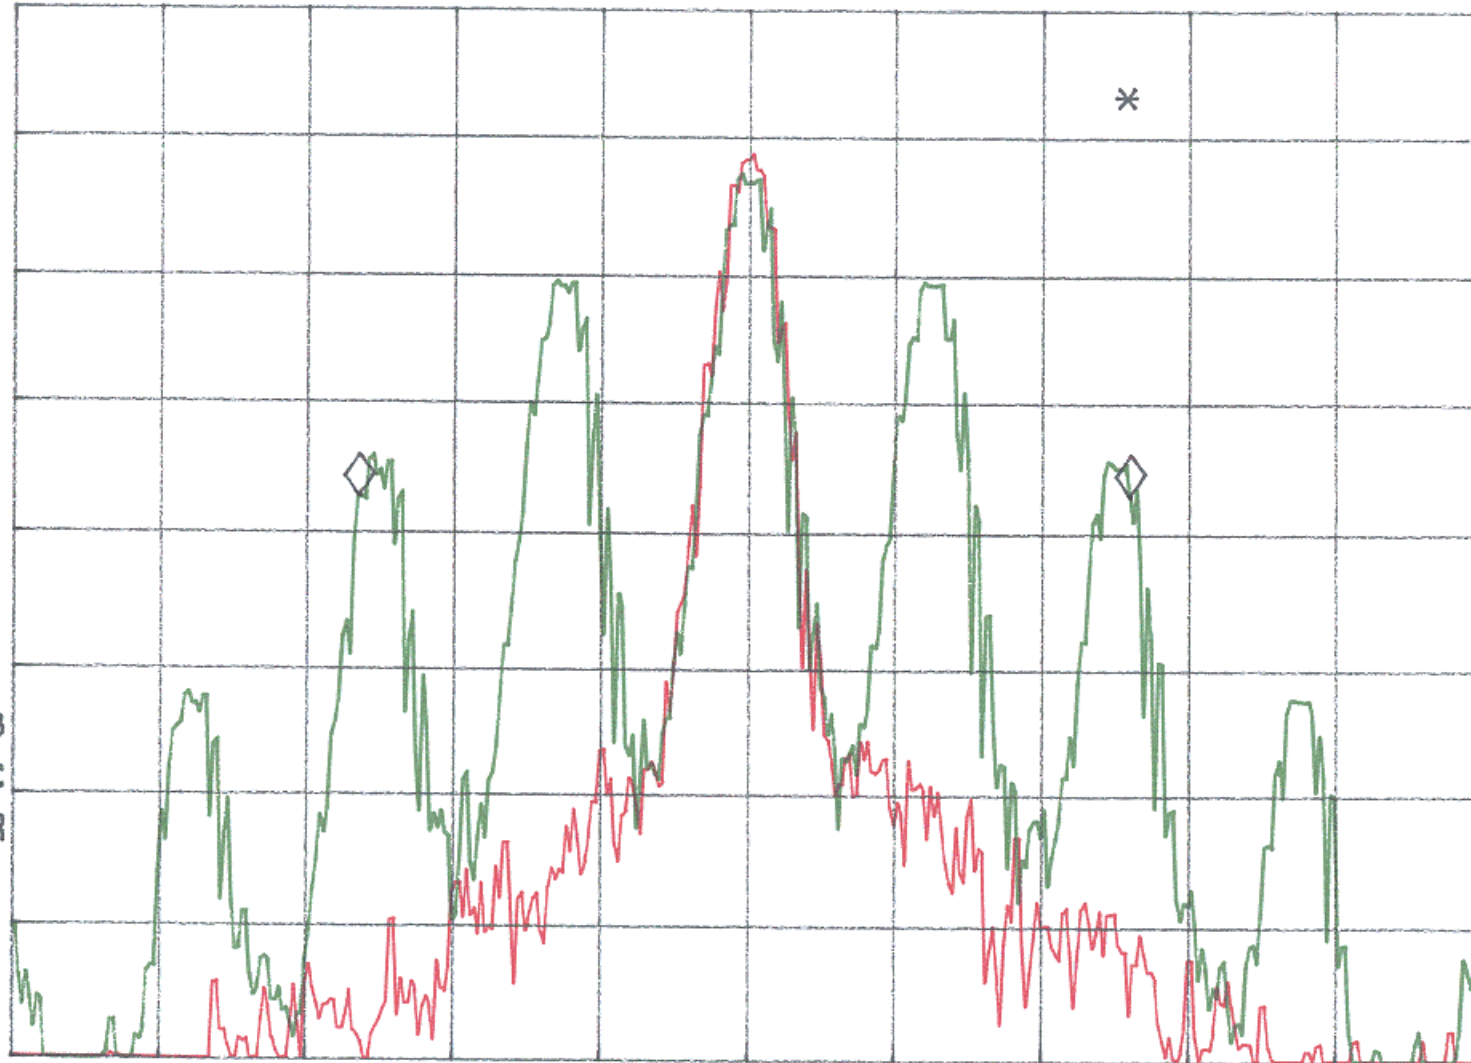

hp

REF 127.0 dBμV AT 30 dB

MKR 10.45 Hz
- .31 dB

PEAK
LOG
10
dB/

VA VB
SC FC
CORR

1.9 CENTER 462.63750 MHz
#RES BW 300 Hz

#VBW 300 Hz

SPAN 20.00 KHz
#SWP 1.00 sec

hp

REF 127.0 dB μ V

AT 30 dB

MKR 10.50 kHz
.21 dB

PEAK
LOG
10
dB/

VA VB
SC FC
CORR

CENTER 467.63750 MHz

#RES BW 300 Hz

#VBW 300 Hz

SPAN 20.00 kHz

#SWP 1.00 sec

P/10