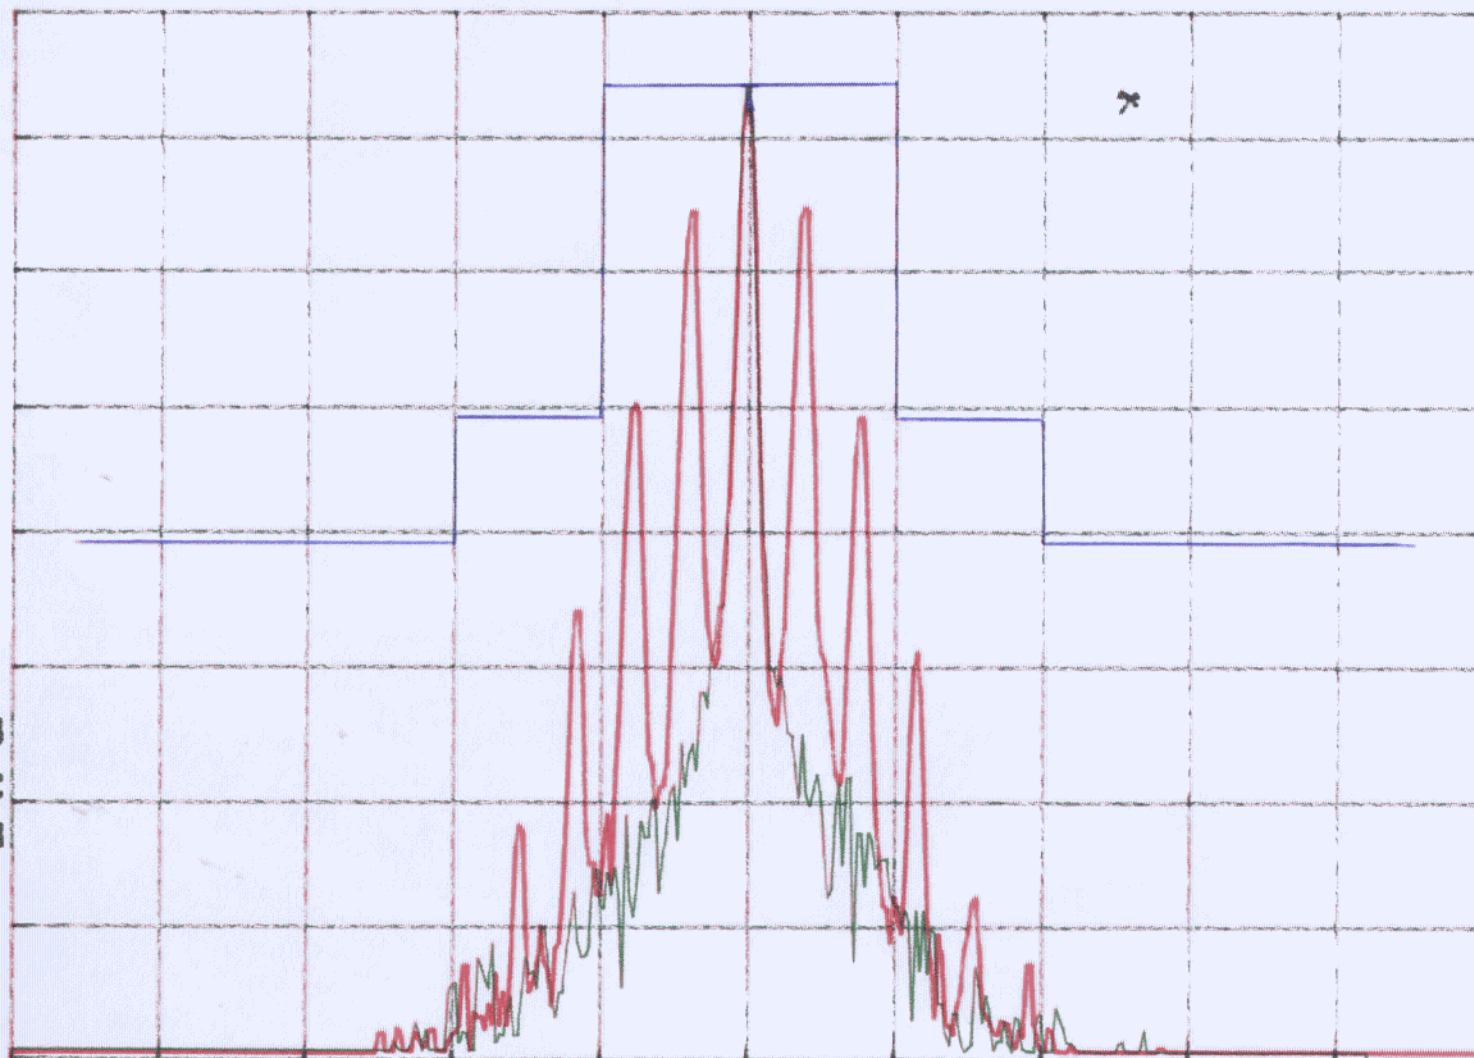

hp

REF 117.0 dB μ V AT 20 dB

PEAK
LOG
10
dB/

VA VB
SC FC
CORR

CENTER 462.63750 MHz

#RES BW 300 Hz

VBW 300 Hz

SPAN 65.00 kHz

SWP 2.17 sec

hp

REF 117.0 dB μ V AT 20 dB

PEAK
LOG
10
dB/

VA VB
SC FC
CORR

CENTER 467.63750 MHz

#RES BW 300 Hz

VBW 300 Hz

SPAN 65.00 KHz

SWP 2.17 sec