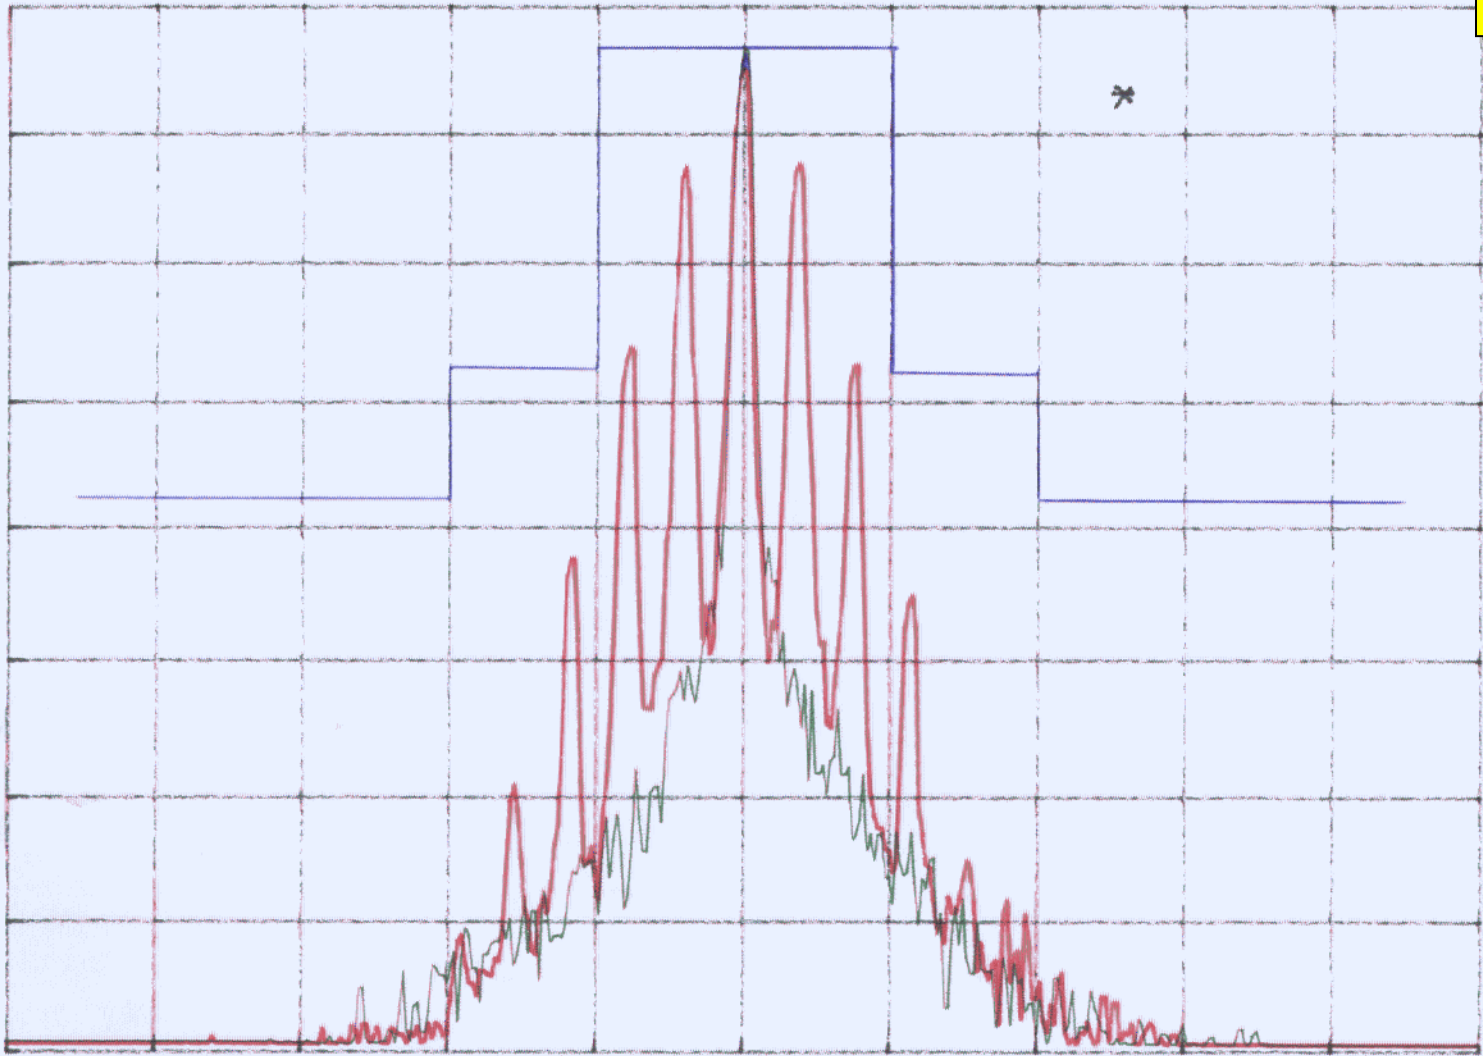

hp

REF 117.0 dB μ V AT 20 dB

PEAK
LOG
10
dB/

VA VB
SC FC
CORR

CENTER 462.63750 MHz

#RES BW 300 Hz

VBW 300 Hz

SPAN 65.00 kHz

SWP 2.17 sec

hp

REF 117.0 dB μ V AT 20 dB

PEAK
LOG
10
dB/

VA VB
SC FC
CORR

CENTER 467.63750 MHz

#RES BW 300 Hz

VBW 300 Hz

SPAN 65.00 KHz

SWP 2.17 sec