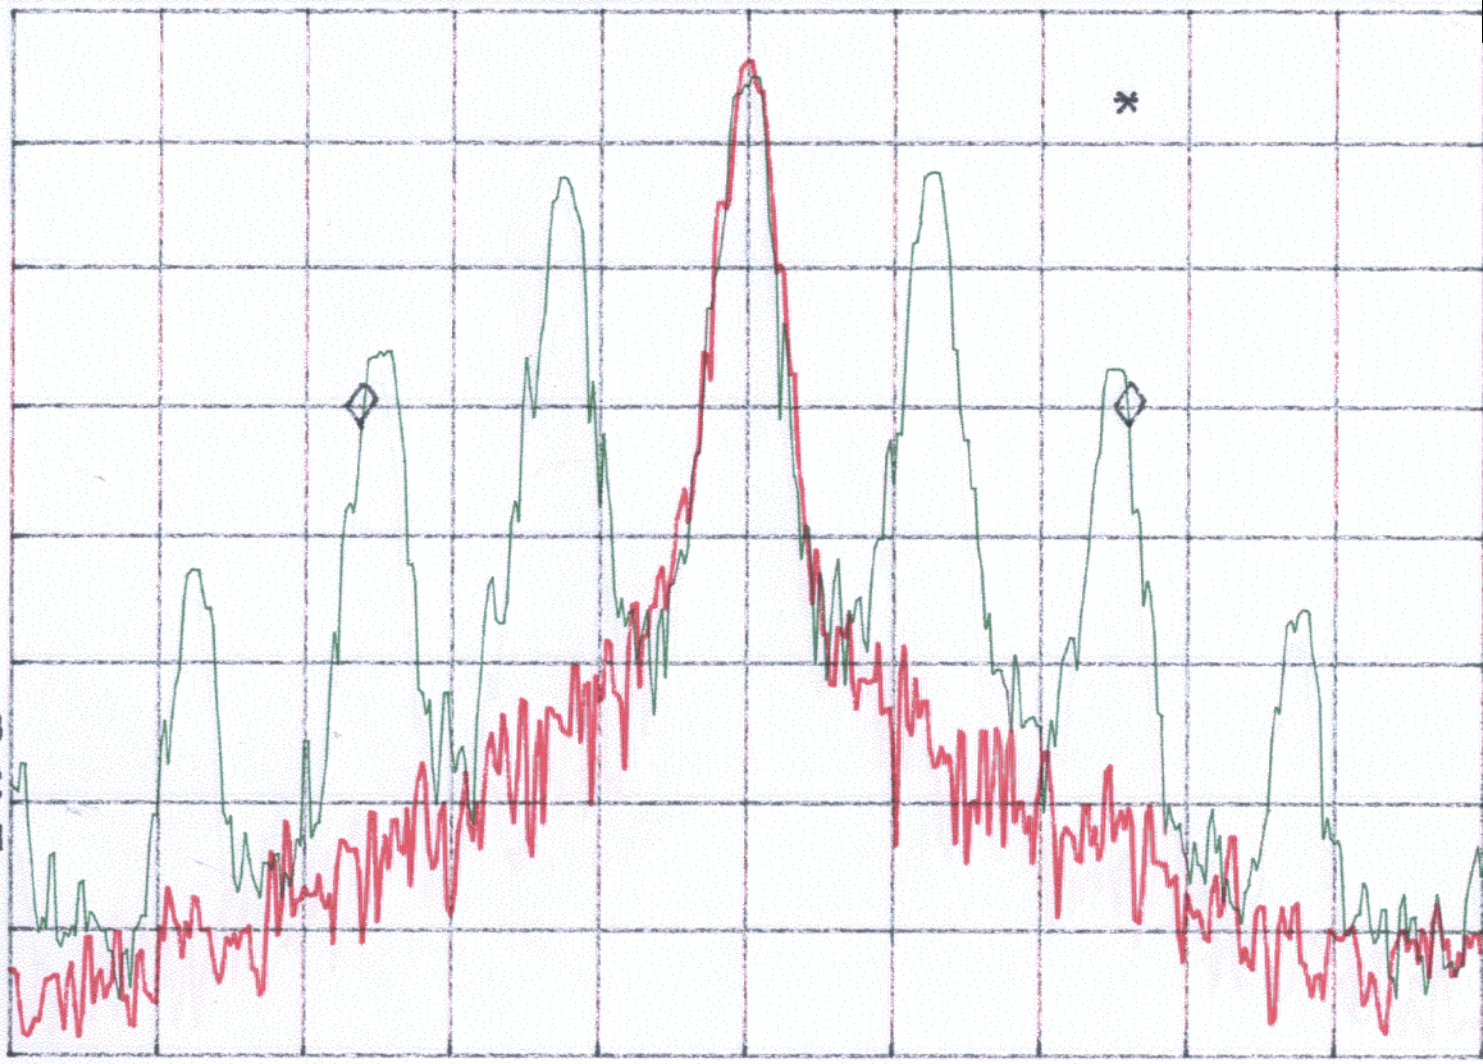

hp

MKR -10.45 KHz

REF 117.0 dB μ V

AT 20 dB

.05 dB

PEAK
LOG
10
dB/

1

VA VB
SC FC
CORR

CENTER 462.63750 MHz

SPAN 20.00 KHz

#RES BW 300 Hz

VBW 300 Hz

SWP 1.00 sec

hp

REF 117.0 dB μ V

AT 20 dB

MKR -10.35 kHz

-0.07 dB

PEAK

LOG

10

dB/

VA VB

SC FC

CORR

CENTER 467.63750 MHz

#RES BW 300 Hz

VBW 300 Hz

SPAN 20.00 kHz

SWP 1.00 sec