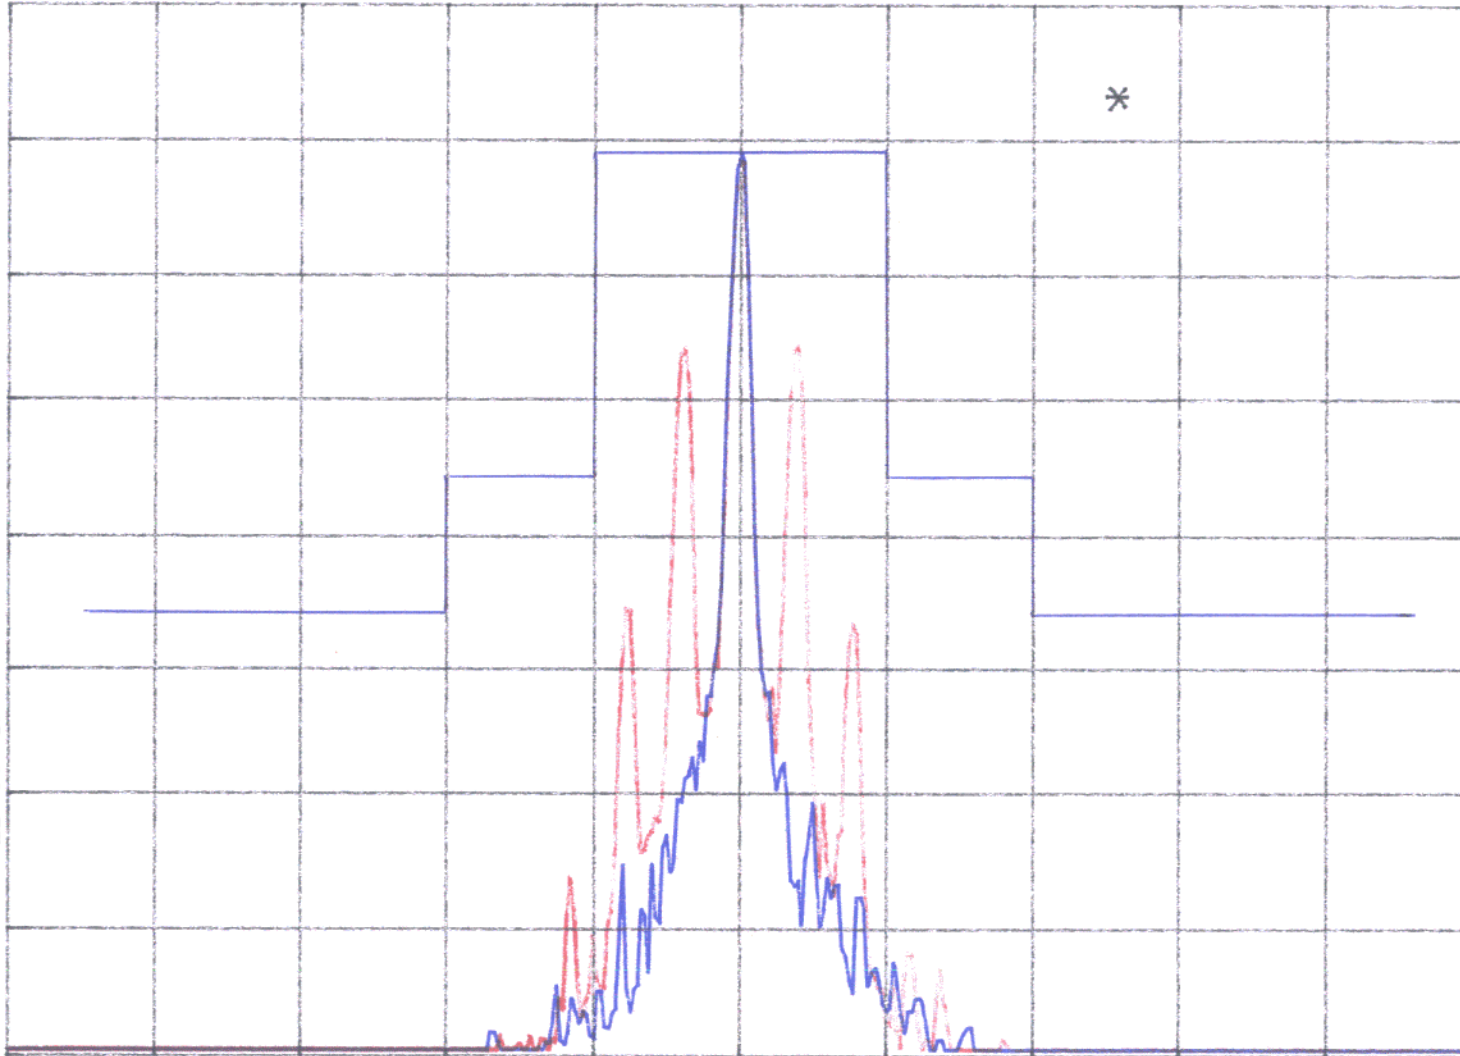

hp

REF 127.0 dB μ V AT 30 dB

PEAK
LOG
10
dB/

VA VB
SC FC
CORR

CENTER 462.63750 MHz

#RES BW 300 Hz

#VBW 300 Hz

SPAN 65.00 kHz

SWP 2.17 sec

hp

REF 127.0 dB μ V

AT 30 dB

PEAK

LOG

10

dB/

VA VB

SC FC

CORR

CENTER 467.63750 MHz

#RES BW 300 Hz

#VBW 300 Hz

SPAN 65.00 kHz

SWP 2.17 sec