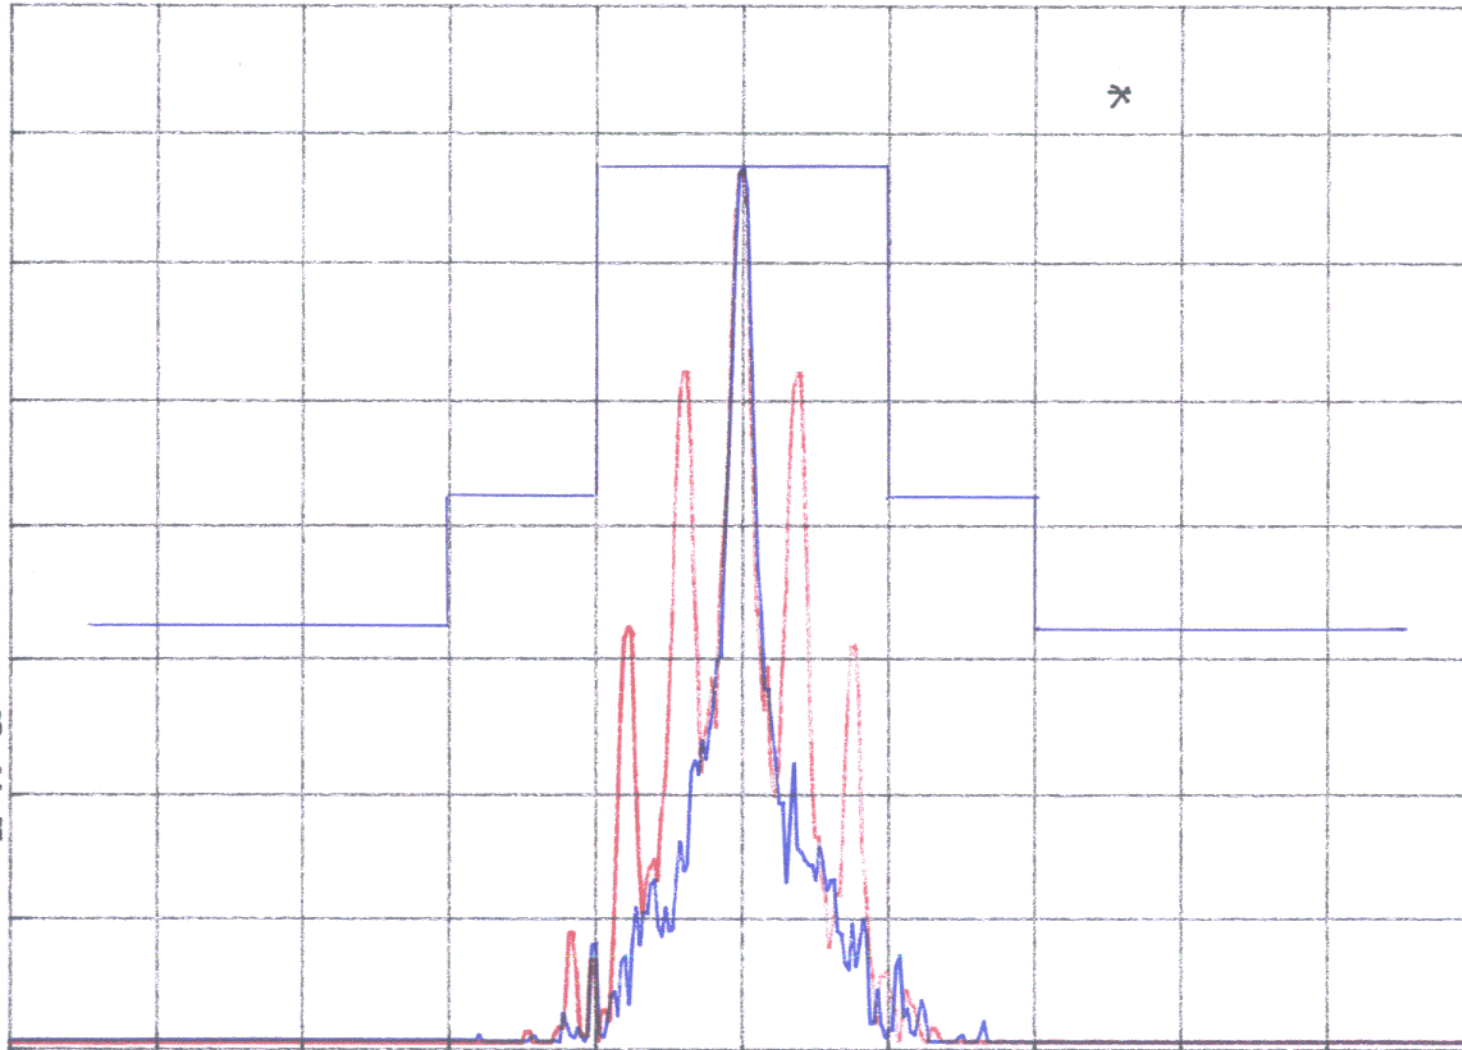

hp

REF 127.0 dB μ V AT 30 dB

PEAK
LOG
10
dB/

VA VB
SC FC
CORR

CENTER 462.63750 MHz

#RES BW 300 Hz

#VBW 300 Hz

SPAN 65.00 kHz

SWP 2.17 sec

hp

REF 127.0 dB μ V

AT 30 dB

PEAK

LOG

10

dB/

VA VB

SC FC

CORR

CENTER 467.63750 MHz

#RES BW 300 Hz

#VBW 300 Hz

SPAN 65.00 kHz

SWP 2.17 sec