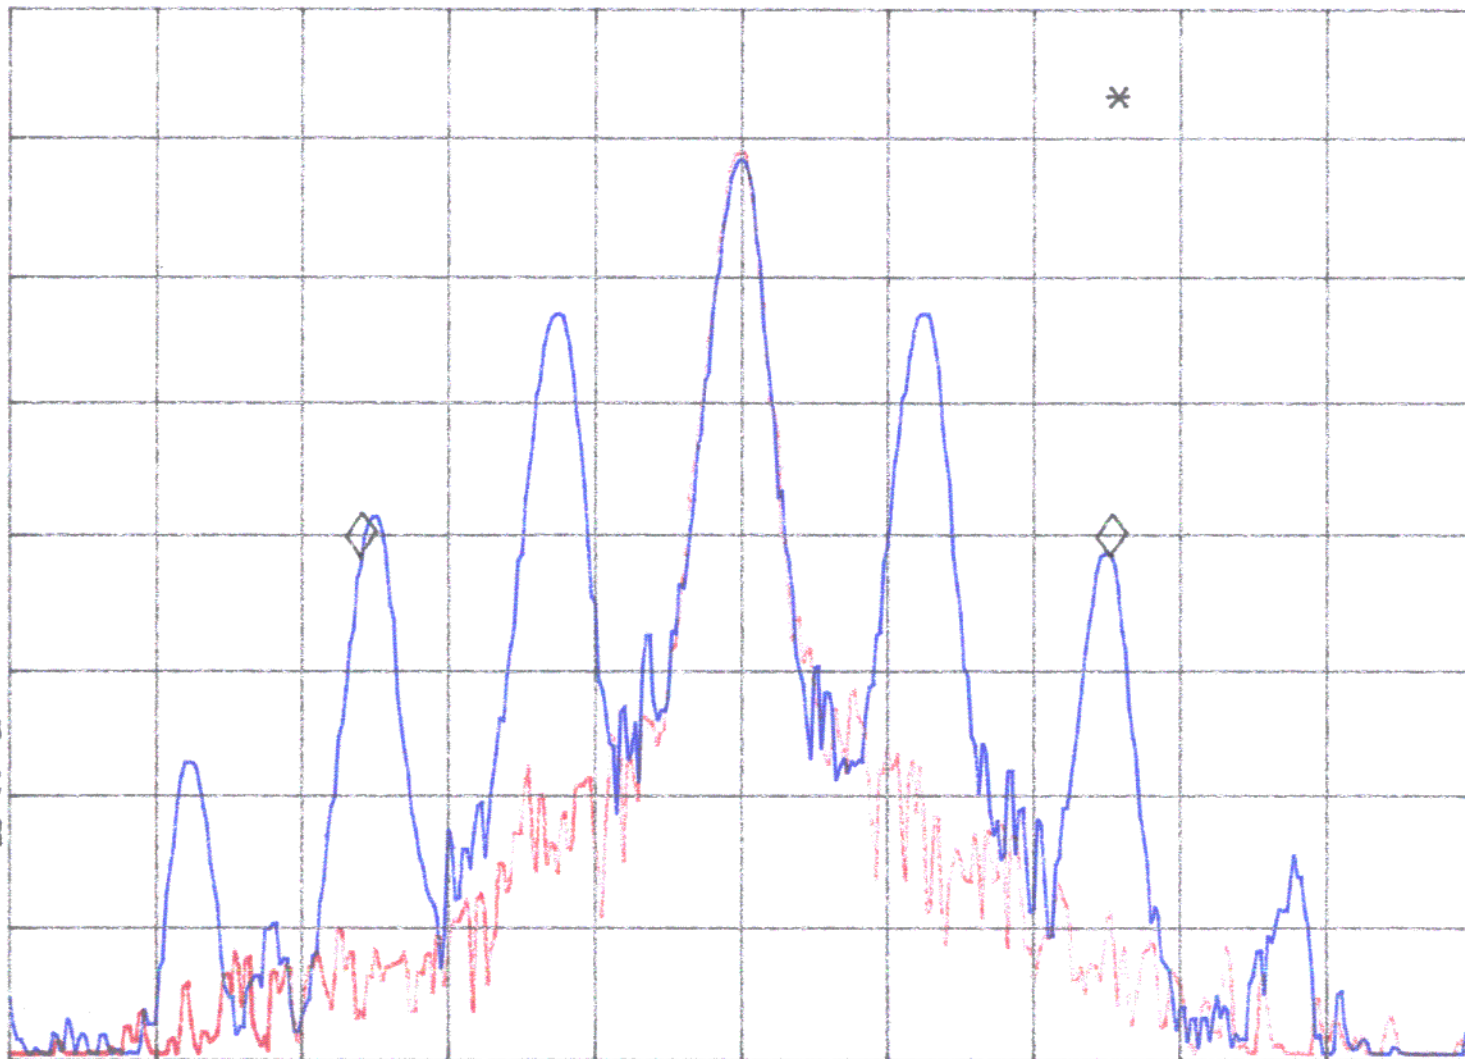

hp

REF 127.0 dB μ V

AT 30 dB

MKR -10.25 kHz

.04 dB

PEAK

LOG

10

dB/

VA VB

SC FC

CORR

CENTER 467.63750 MHz

#RES BW 300 Hz

#VBW 300 Hz

SPAN 20.00 kHz

SWP 1.00 sec

hp

REF 127.0 dB μ V

AT 30 dB

MKR -10.20 KHz

.04 dB

PEAK
LOG
10
dB/

VA VB
SC FC
CORR

CENTER 462.63750 MHz

#RES BW 300 Hz

#VBW 300 Hz

SPAN 20.00 KHz

SWP 1.00 sec