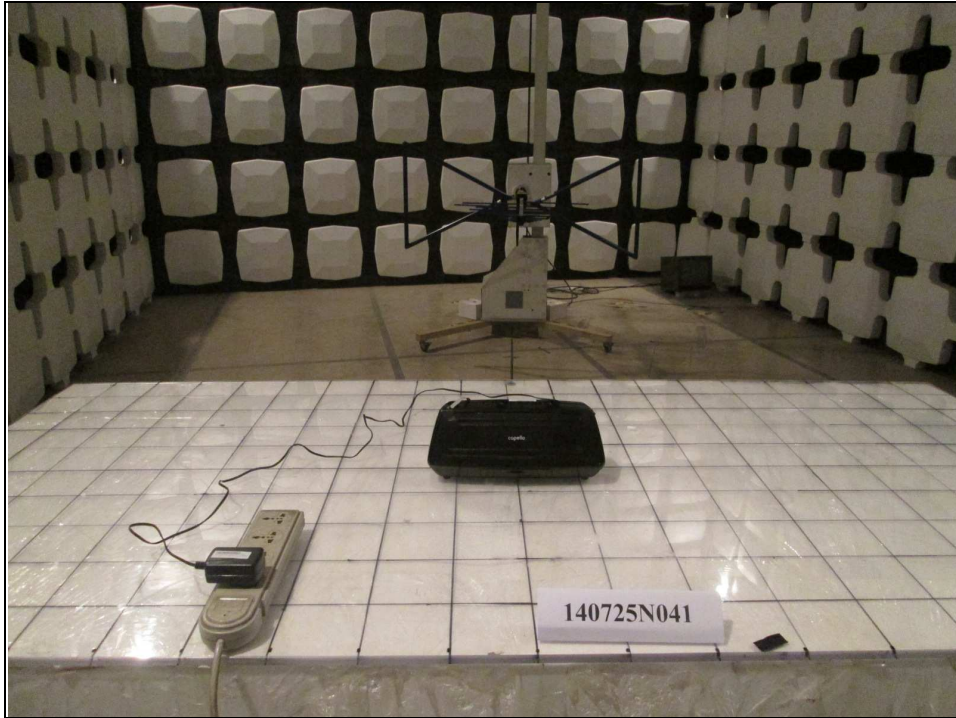

**BUREAU
VERITAS**

Reference No.: 140725N041

SET-UP FOR CONDUCTED EMISSION TEST

**BUREAU
VERITAS**

Reference No.: 140725N041

SET-UP FOR RADIATED EMISSION TEST

Frequency Range < 30MHz~1GHz >

Frequency Range < Above 1GHz >