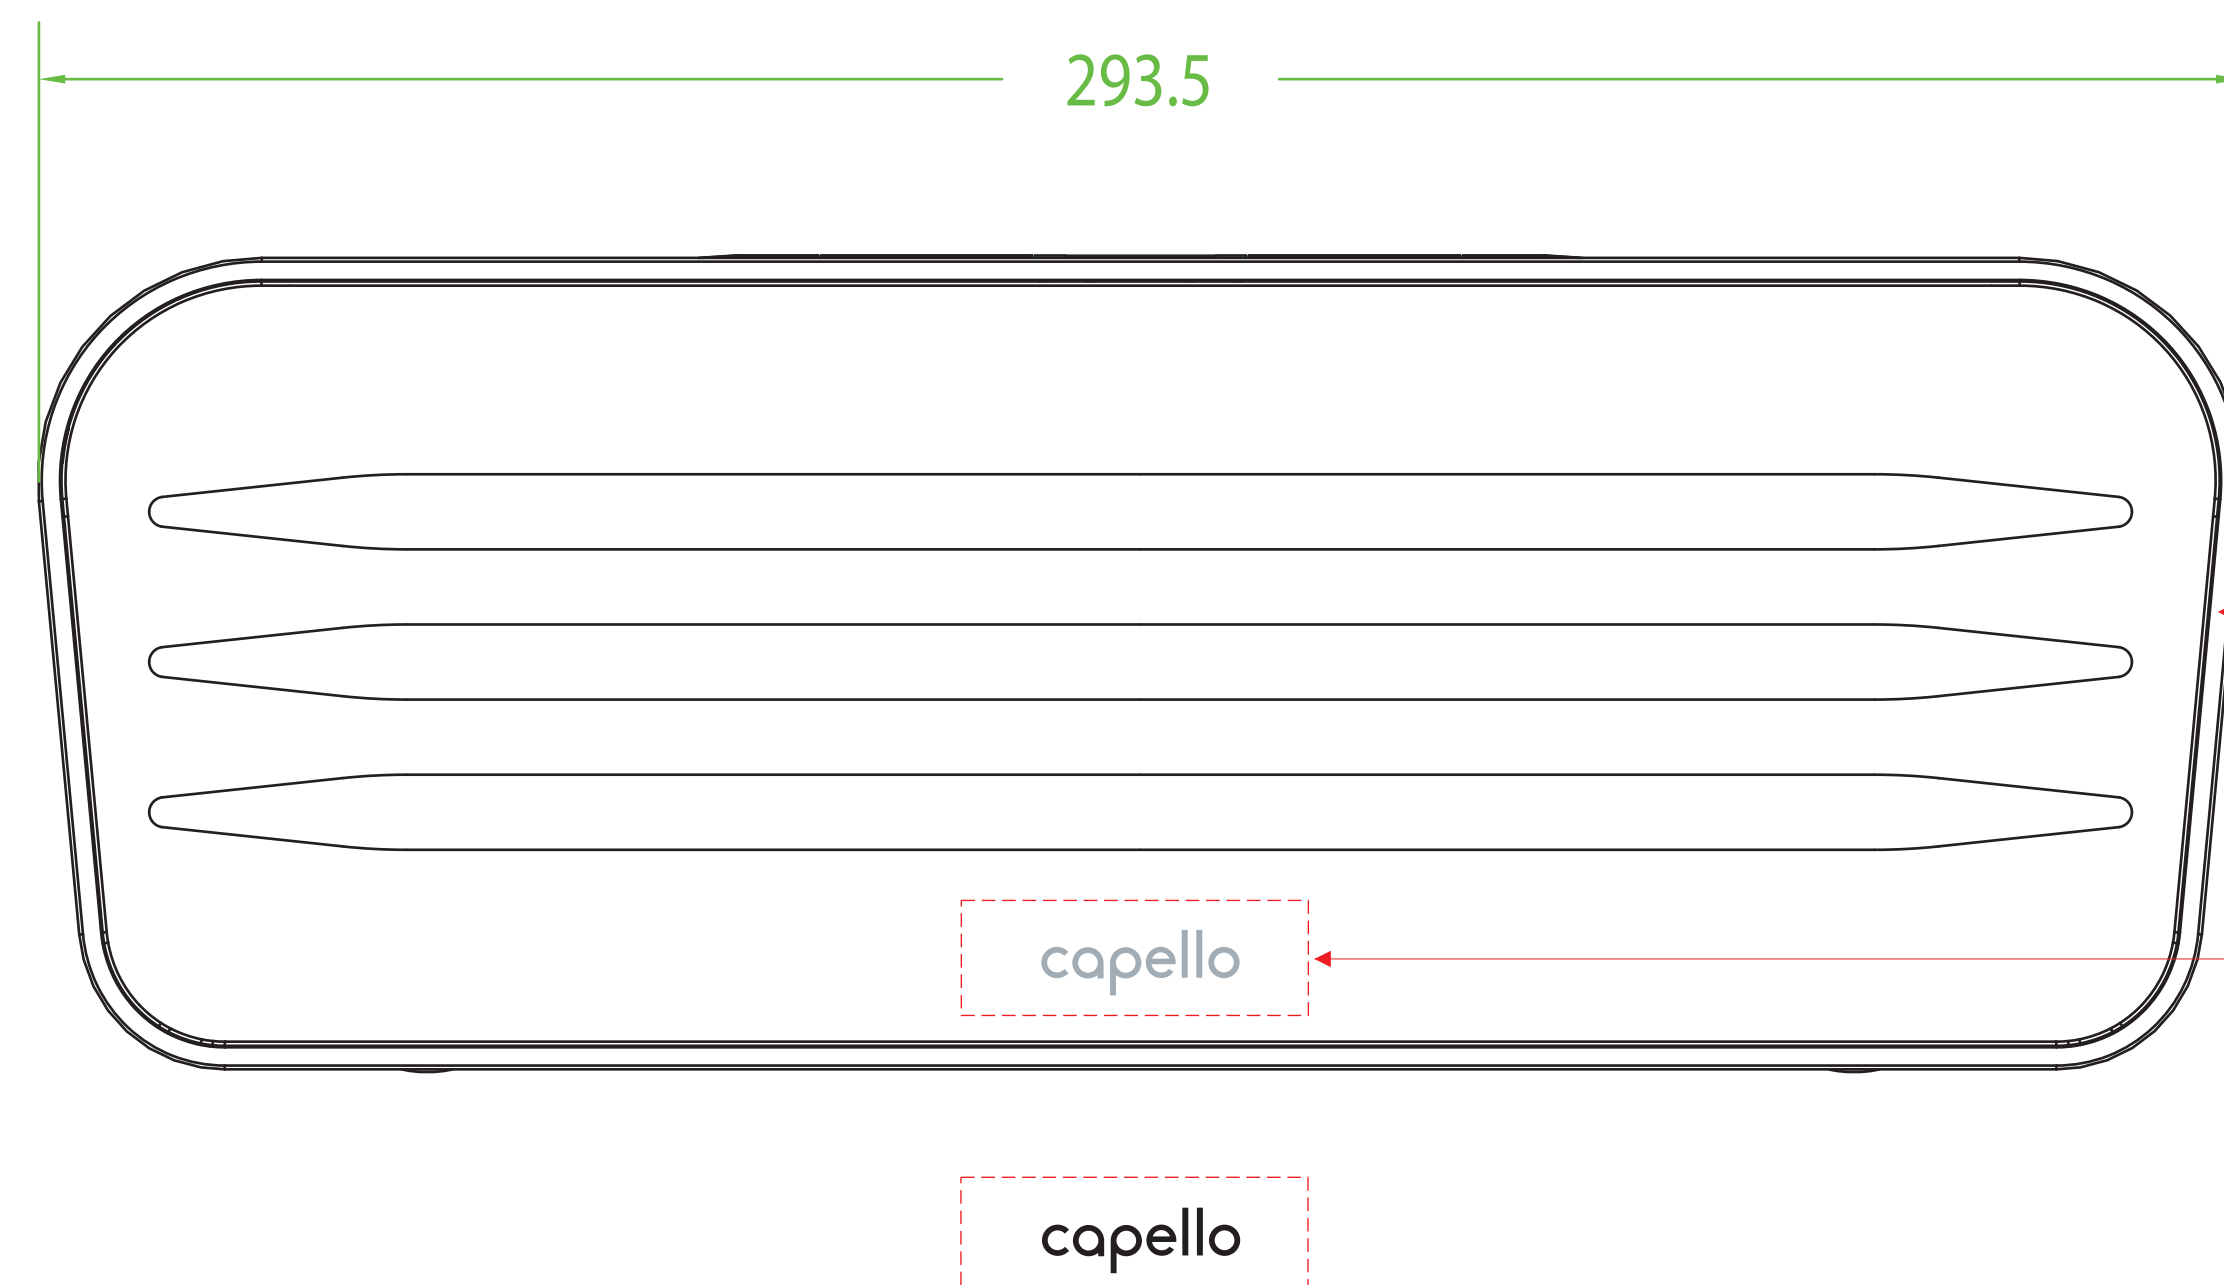

Model :CB350
 Date : 2012-08-03
 Prepare by : Hui

TOP BUTTON
 MOULD BLACK
 with YS 1285 B
Print: PMS 429C

BACK CABINET
 MOULD BLACK
 with YS1282 B

SPRAY GROSS BLACK

ARTWORK 1:1

FRONT CABINET
 MOULD BLACK
 with YS 1282 B

LOGO
 Diamond Cut Badge

Rating label size: 50mm x 28mm
 Color : Black background and white text
 Serial No. Label size : 25mm x 5mm
 Color : White background and black text
 Date Code Label size : 35mm x 5mm
 Color : White background and black text
 QR Code label size : 16mm x 16mm
 Color : White background and black content

RATING LABEL
 SIZE: 50mm x28mm

ENGRAVE

QR CODE LABEL
 SIZE: 16mm x16mm

FCC ID No. silk w/429C colour

FCC ID : AUCB350

Print: PMS 429c

ARTWORK 1:1

PRODUCT/Model no. Model CB350 **silkscreen** China
 ART DESCRIPTION **Capello CB350 silkscreen artwork** ARTWORK REVISION LEVEL v2
 Designer CONTACT Raul Febles / 954.661.4766 FINAL ARTWORK DATE
 raufebles@creativebloomdesign.com