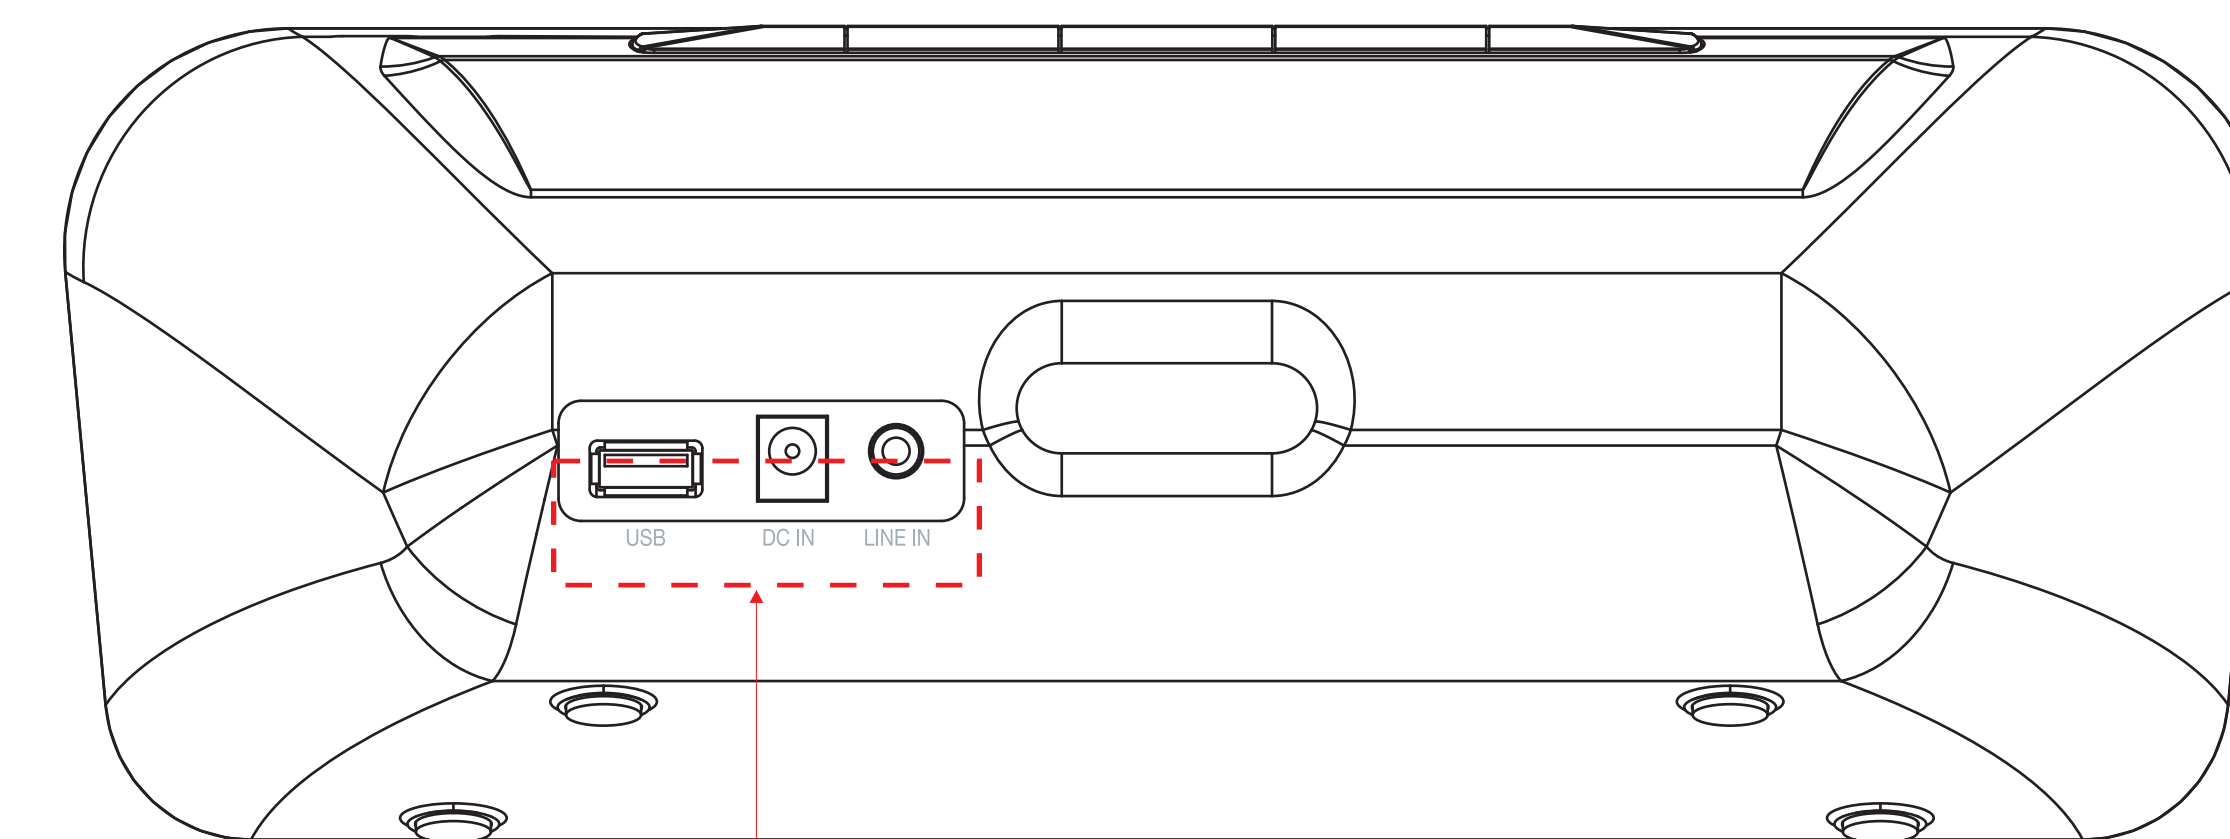

LOGO
 Diamond Cut Badge

Rating label size: 50mm x 28mm
 Color : Black background and white text
 Serial No. Label size : 25mm x 5mm
 Color : White background and black text
 Date Code Label size : 35mm x 5mm
 Color : White background and black text
 QR Code label size : 16mm x 16mm
 Color : White background and black content

RATING LABEL
 SIZE: 50mm x28mm

ENGRAVE

QR CODE LABEL
 SIZE: 16mm x16mm

FCC ID No. silk w/429C colour

FCC ID : AUCB350

Print: PMS 429c

ARTWORK 1:1

PRODUCT/Model no. Model CB350 **silkscreen** China
 ART DESCRIPTION **Capello CB350 silkscreen artwork** ARTWORK REVISION LEVEL v2
 Designer CONTACT Raul Febles / 954.661.4766 FINAL ARTWORK DATE
 raufebles@creativebloomdesign.com