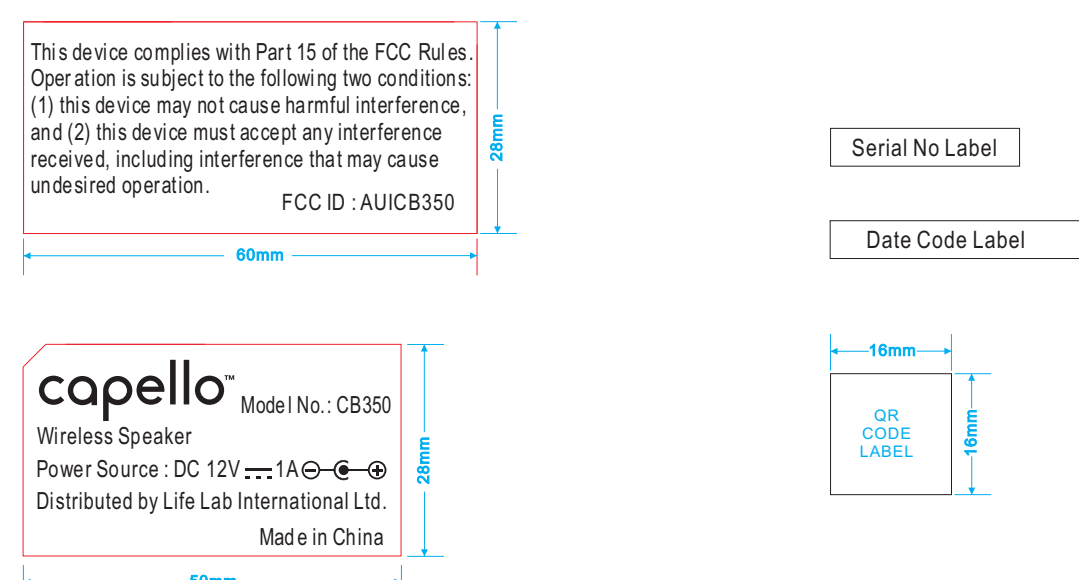

LOGO
 Diamond Cut Badge

Rating label size: 50mm x 28mm
 Color : Black background and white text
 Serial No. Label size : 25mm x 5mm
 Color : White background and black text
 Date Code Label size : 35mm x 5mm
 Color : White background and black text
 QR Code label size : 16mm x 16mm
 Color : White background and black content

RATING LABEL
 SIZE: 50mm x28mm

ENGRAVE

QR CODE LABEL
 SIZE: 16mm x16mm

FCC ID No. silk w/429C colour

FCC ID : AUCB350

Print: PMS 429c

ARTWORK 1:1

PRODUCT/Model no. Model CB350 **silkscreen** China
 ART DESCRIPTION **Capello CB350 silkscreen artwork** ARTWORK REVISION LEVEL v2
 Designer CONTACT Raul Febles / 954.661.4766 FINAL ARTWORK DATE
 raufebles@creativebloomdesign.com