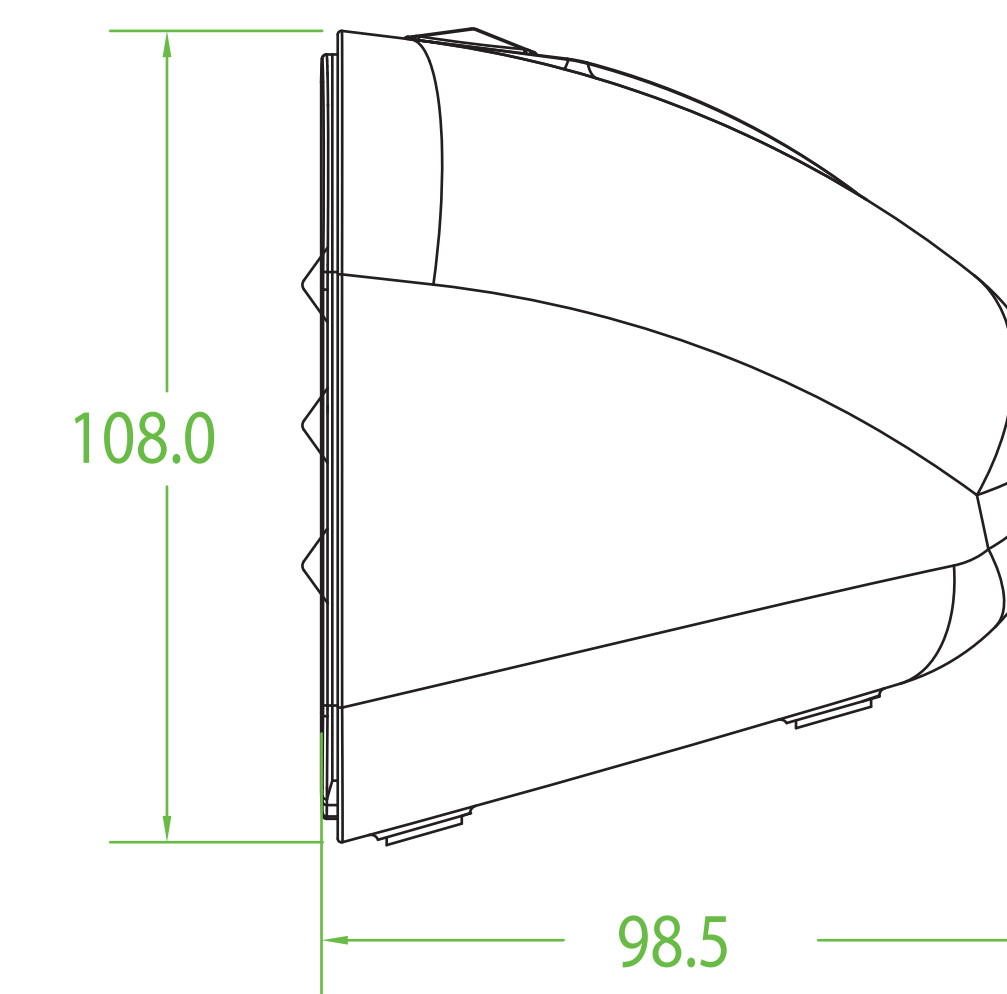

LOGO
 Diamond Cut Badge

Rating label size: 50mm x 28mm
 Color : Black background and white text
 Serial No. Label size : 25mm x 5mm
 Color : White background and black text
 Date Code Label size : 35mm x 5mm
 Color : White background and black text
 QR Code label size : 16mm x 16mm
 Color : White background and black content

RATING LABEL
 SIZE: 50mm x28mm

ENGRAVE

QR CODE LABEL
 SIZE: 16mm x16mm

FCC ID No. silk w/429C colour

FCC ID : AUCB350

Print: PMS 429c

ARTWORK 1:1

PRODUCT/Model no. Model CB350 **silkscreen** China
 ART DESCRIPTION **Capello CB350 silkscreen artwork** ARTWORK REVISION LEVEL v2
 Designer CONTACT Raul Febles / 954.661.4766 FINAL ARTWORK DATE
 raufebles@creativebloomdesign.com