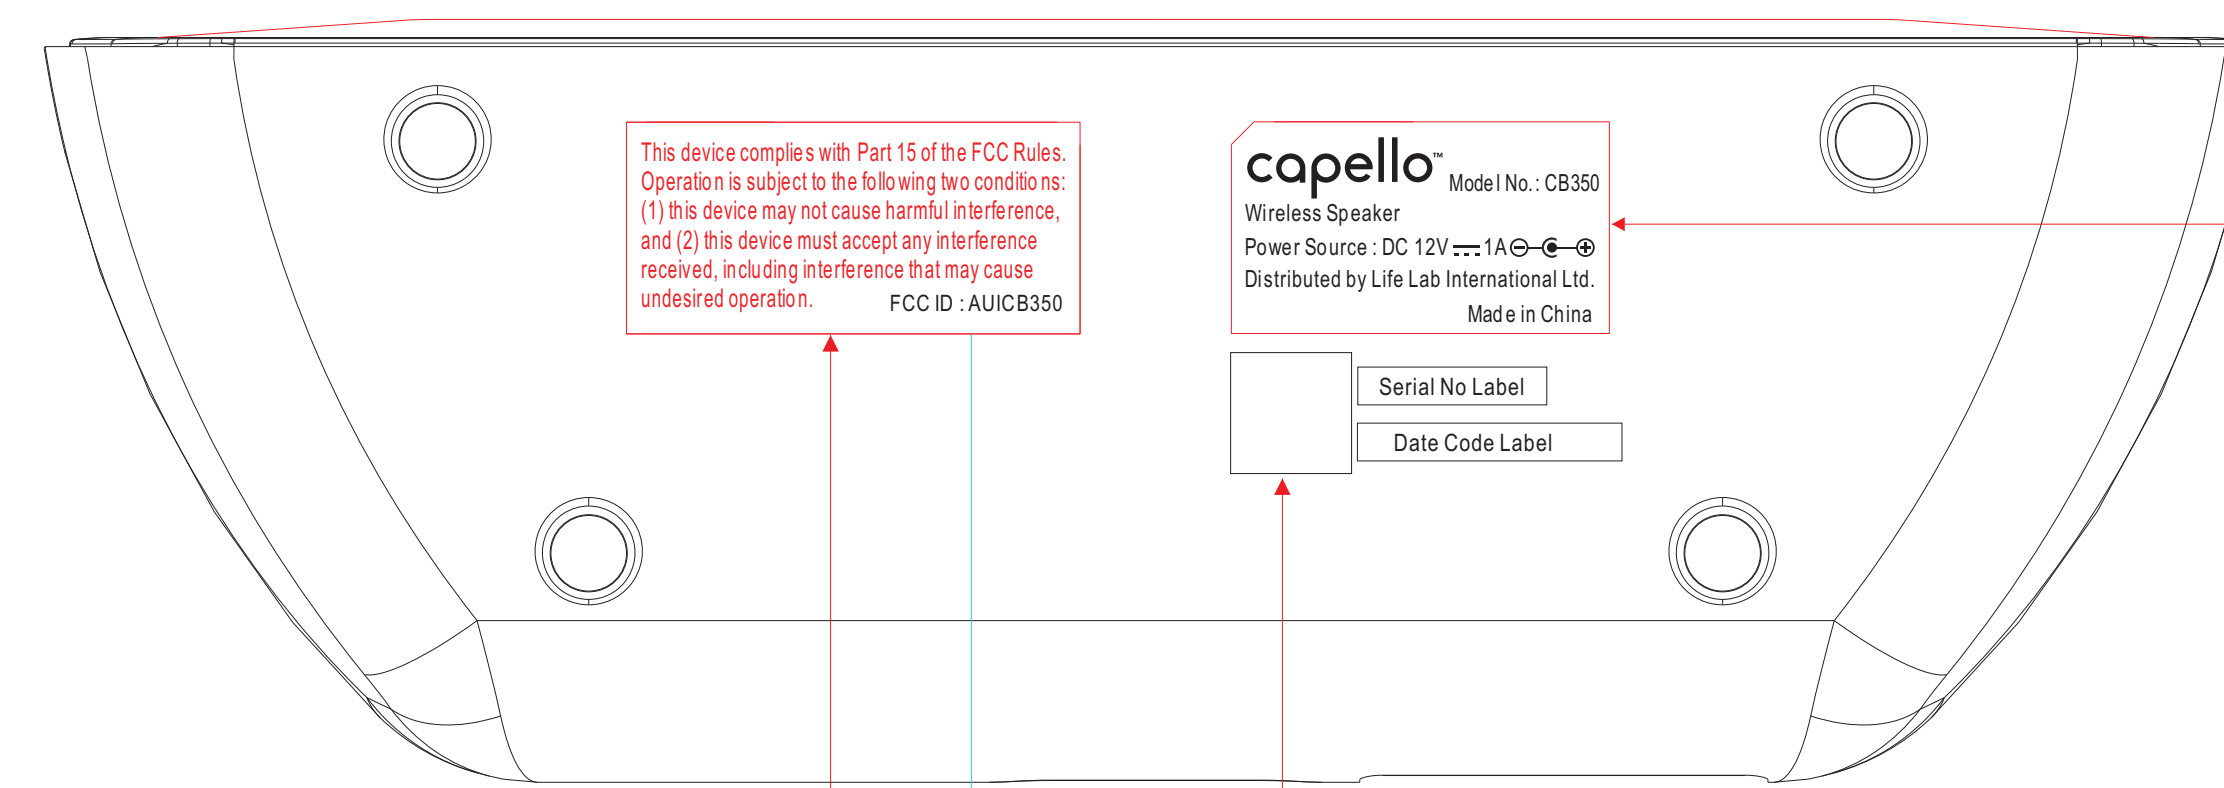

LOGO
 Diamond Cut Badge

Rating label size: 50mm x 28mm
 Color : Black background and white text
 Serial No. Label size : 25mm x 5mm
 Color : White background and black text
 Date Code Label size : 35mm x 5mm
 Color : White background and black text
 QR Code label size : 16mm x 16mm
 Color : White background and black content

RATING LABEL
 SIZE: 50mm x28mm

ENGRAVE

QR CODE LABEL
 SIZE: 16mm x16mm

FCC ID No. silk w/429C colour

FCC ID : AUCB350

Print: PMS 429c

ARTWORK 1:1

PRODUCT/Model no. Model CB350 **silkscreen** China
 ART DESCRIPTION **Capello CB350 silkscreen artwork** ARTWORK REVISION LEVEL v2
 Designer CONTACT Raul Febles / 954.661.4766 FINAL ARTWORK DATE
 raufebles@creativebloomdesign.com