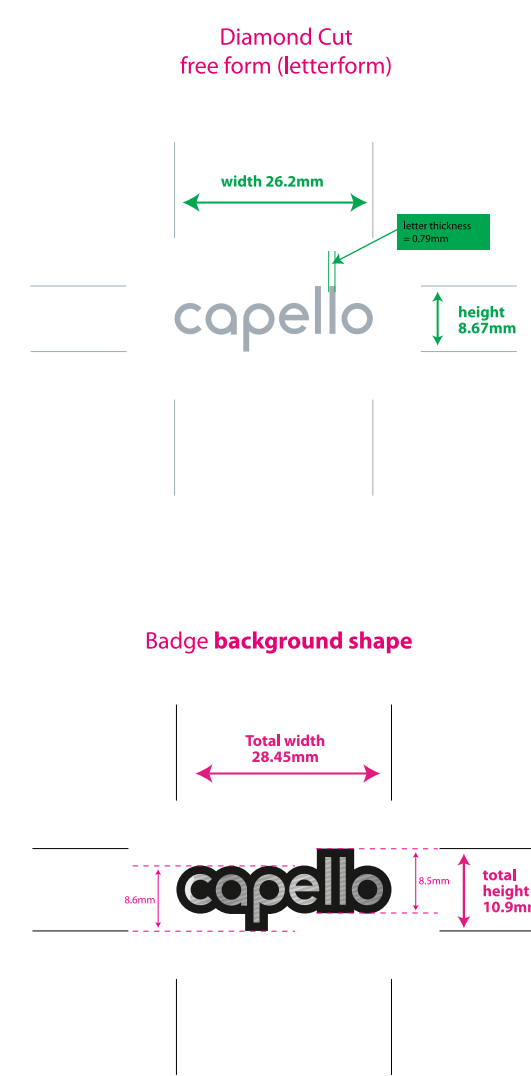

Model :CB350
 Date : 2012-08-03
 Prepare by : Hui

TOP BUTTON
 MOULD BLACK
 with YS 1285 B
Print: PMS 429C

BACK CABINET
 MOULD BLACK
 with YS1282 B

SPRAY GROSS BLACK

ARTWORK 1:1

FRONT CABINET
 MOULD BLACK
 with YS 1282 B

LOGO
 Diamond Cut Badge

Rating label size: 50mm x 28mm
 Color : Black background and white text
 Serial No. Label size : 25mm x 5mm
 Color : White background and black text
 Date Code Label size : 35mm x 5mm
 Color : White background and black text
 QR Code label size : 16mm x 16mm
 Color : White background and black content

RATING LABEL
 SIZE: 50mm x28mm

ENGRAVE

QR CODE LABEL
 SIZE: 16mm x16mm

FCC ID No. silk w/429C colour

FCC ID : AUCB350

Print: PMS 429c

ARTWORK 1:1

PRODUCT/Model no. Model CB350 **silkscreen** China
 ART DESCRIPTION **Capello CB350 silkscreen artwork** ARTWORK REVISION LEVEL v2
 Designer CONTACT Raul Febles / 954.661.4766 FINAL ARTWORK DATE
 raufebles@creativebloomdesign.com