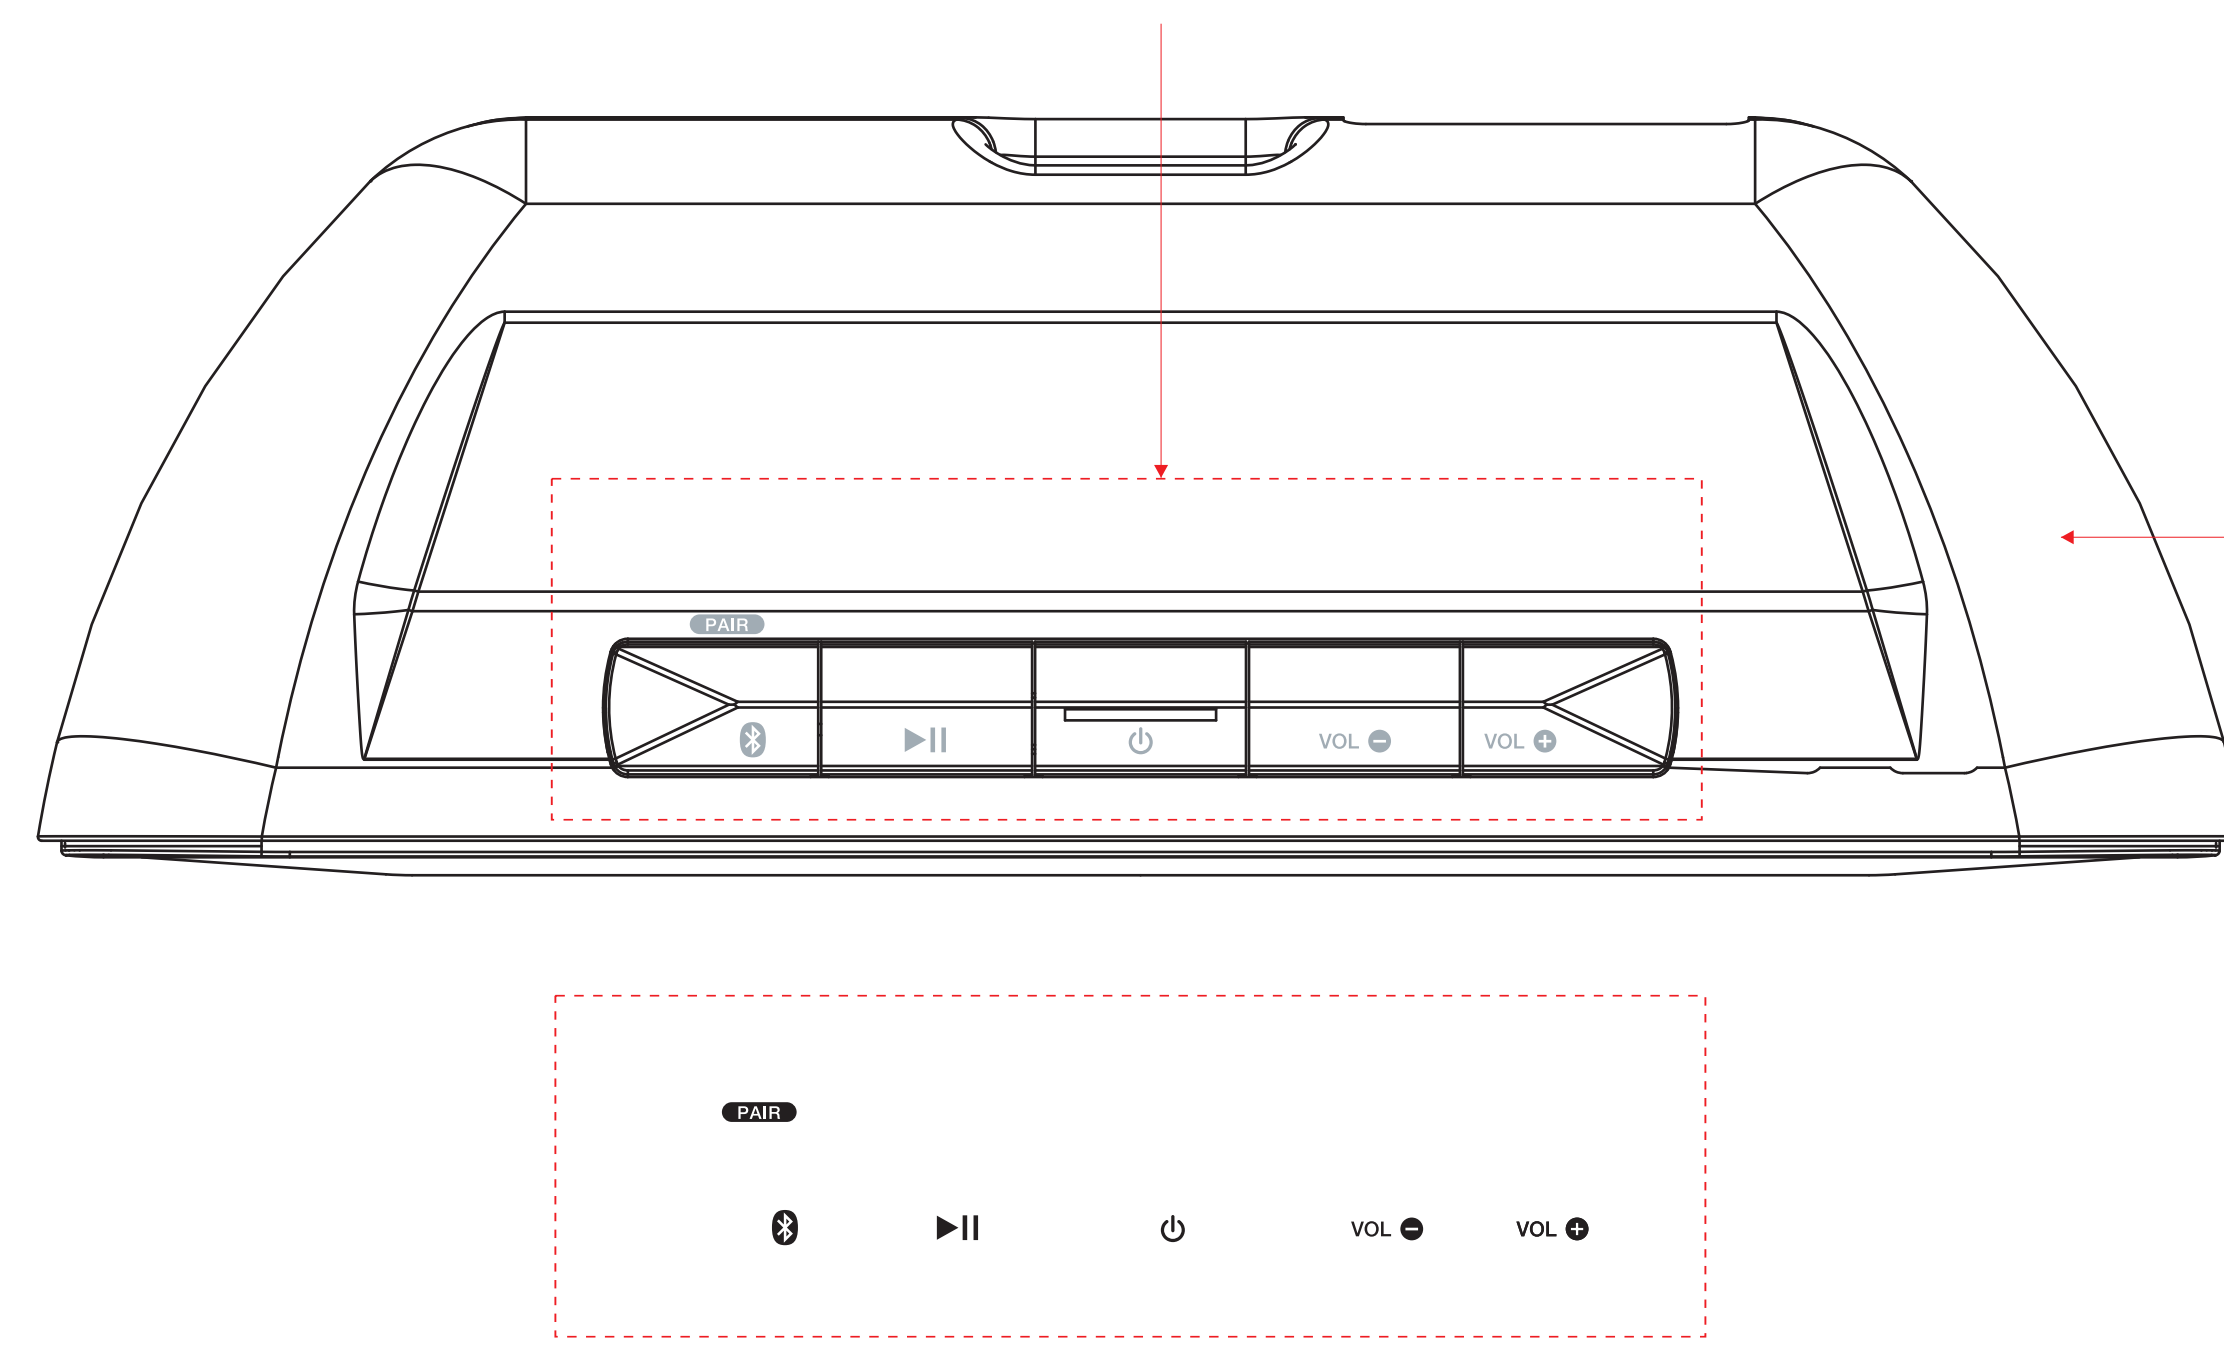

Model :CB350
Date : 2012-08-03
Prepare by : Hui

TOP BUTTON
MOULD BLACK
with YS 1285 B
Print: PMS 429C

BACK CABINET
MOULD BLACK
with YS1282 B